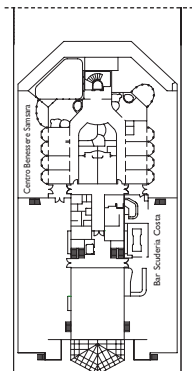

Costa Serena

Inside cabin

Andromeda, Cassiopea, Centaurus, Acquarius, Perseus, Libra

Samsara Inside cabin

Taurus

Outside cabins ocean view

Andromeda, Cassiopea, Centaurus, Acquarius, Libra

Outside cabins ocean view Samsara

Virgo

Cabins with ocean view balcony

Centaurus, Acquarius, Perseus, Libra

Samsara Cabins with ocean view balcony

Taurus

Grt: 114.500 t
 Length: 290 m
 Width: 35,5 m
 Cruising speed: 21,5 knots
 Max speed: 23 knots

- ▤ cabins with partially restricted view
- single cabins
- H cabins for disabled guests
- ⌋ interconnecting cabins
- E lift
- * double sofa bed
- upper berth
- single sofa bed
- ▲▲ 2 low beds that cannot be converted into a double
- ▲