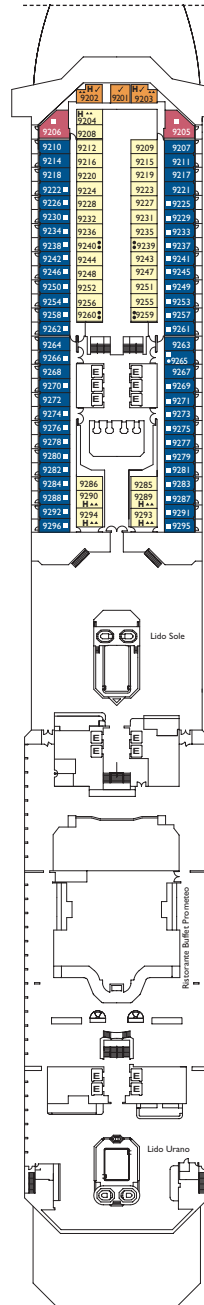

Costa Serena

Inside cabin

Andromeda, Cassiopea, Centaurus, Acquarius, Perseus, Libra

Samsara Inside cabin

Taurus

Outside cabins ocean view

Andromeda, Cassiopea, Centaurus, Acquarius, Libra

Outside cabins ocean view Samsara

Virgo

Cabins with ocean view balcony

Centaurus, Acquarius, Perseus, Libra

Samsara Cabins with ocean view balcony

Taurus

Grt: 114.500 t
 Length: 290 m
 Width: 35,5 m
 Cruising speed: 21,5 knots
 Max speed: 23 knots

- ▤ cabins with partially restricted view
- single cabins
- H cabins for disabled guests
- ⌋ interconnecting cabins
- E lift
- * double sofa bed
- upper berth
- single sofa bed
- ▲▲ 2 low beds that cannot be converted into a double
- ▲

Please note: Double bed is available in all cabin grades.

DECK 6
CENTAURUS

DECK 5
GEMINI

DECK 4
ORION

DECK 3
ARIES

DECK 2
CASSIOPEA

DECK 1
ANDROMEDA