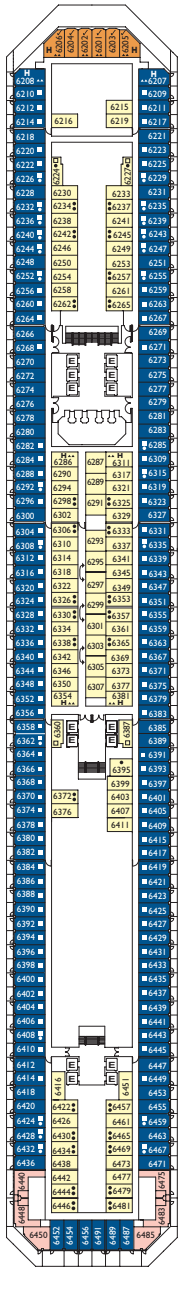

Costa Serena

Inside cabin

Andromeda, Cassiopea, Centaurus, Acquarius, Perseus, Libra

Samsara Inside cabin

Taurus

Outside cabins ocean view

Andromeda, Cassiopea, Centaurus, Acquarius, Libra

Outside cabins ocean view Samsara

Virgo

Cabins with ocean view balcony

Centaurus, Acquarius, Perseus, Libra

Samsara Cabins with ocean view balcony

Taurus

Grt: 114.500 t
 Length: 290 m
 Width: 35,5 m
 Cruising speed: 21,5 knots
 Max speed: 23 knots

- ▤ cabins with partially restricted view
- single cabins
- H cabins for disabled guests
- ⌋ interconnecting cabins
- E lift
- * double sofa bed
- upper berth
- single sofa bed
- ▲▲ 2 low beds that cannot be converted into a double
- ▲

Please note: Double bed is available in all cabin grades.

DECK 6
CENTAURUS

DECK 5
GEMINI

DECK 4
ORION

DECK 3
ARIES

DECK 2
CASSIOPEA

DECK 1
ANDROMEDA