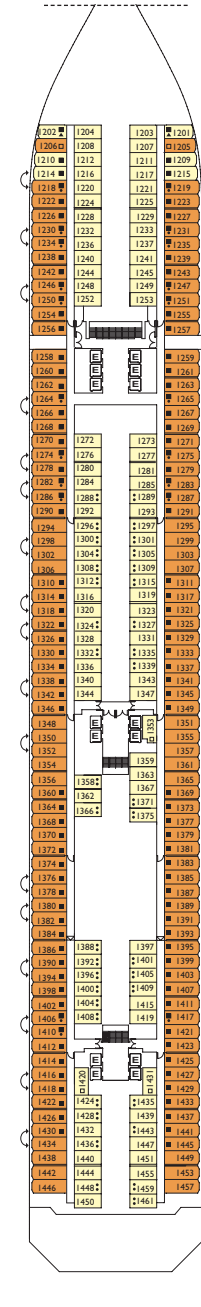

Costa Serena

Inside cabin

Andromeda, Cassiopea, Centaurus, Acquarius, Perseus, Libra

Samsara Inside cabin

Taurus

Outside cabins ocean view

Andromeda, Cassiopea, Centaurus, Acquarius, Libra

Outside cabins ocean view Samsara

Virgo

Cabins with ocean view balcony

Centaurus, Acquarius, Perseus, Libra

Samsara Cabins with ocean view balcony

Taurus

Grt: 114.500 t
 Length: 290 m
 Width: 35,5 m
 Cruising speed: 21,5 knots
 Max speed: 23 knots

- ▤ cabins with partially restricted view
- single cabins
- H cabins for disabled guests
- ⌋ interconnecting cabins
- E lift
- * double sofa bed
- upper berth
- single sofa bed
- ▲▲ 2 low beds that cannot be converted into a double
- ▲

Please note: Double bed is available in all cabin grades.

DECK 6
CENTAURUS

DECK 5
GEMINI

DECK 4
ORION

DECK 3
ARIES

DECK 2
CASSIOPEA

DECK 1
ANDROMEDA