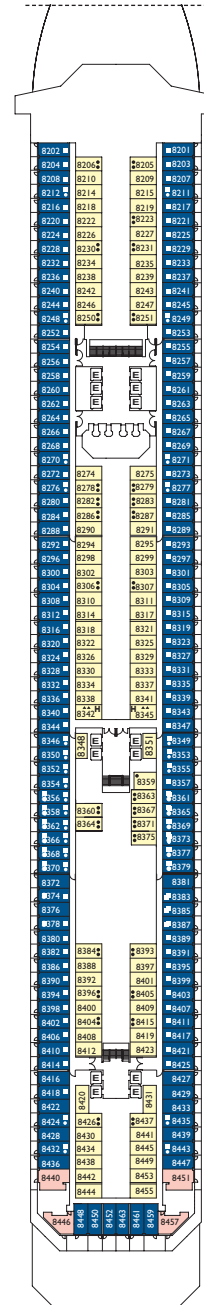

Costa Serena

Inside cabin

Andromeda, Cassiopea, Centaurus, Acquarius, Perseus, Libra

Samsara Inside cabin

Taurus

Outside cabins ocean view

Andromeda, Cassiopea, Centaurus, Acquarius, Libra

Outside cabins ocean view Samsara

Virgo

Cabins with ocean view balcony

Centaurus, Acquarius, Perseus, Libra

Samsara Cabins with ocean view balcony

Taurus

Grt: 114.500 t
 Length: 290 m
 Width: 35,5 m
 Cruising speed: 21,5 knots
 Max speed: 23 knots

- ▤ cabins with partially restricted view
- single cabins
- H cabins for disabled guests
- ⌋ interconnecting cabins
- E lift
- * double sofa bed
- upper berth
- single sofa bed
- ▲▲ 2 low beds that cannot be converted into a double
- ▲

Please note: Double bed is available in all cabin grades.

DECK 6
CENTAURUS

DECK 5
GEMINI

DECK 4
ORION

DECK 3
ARIES

DECK 2
CASSIOPEA

DECK 1
ANDROMEDA