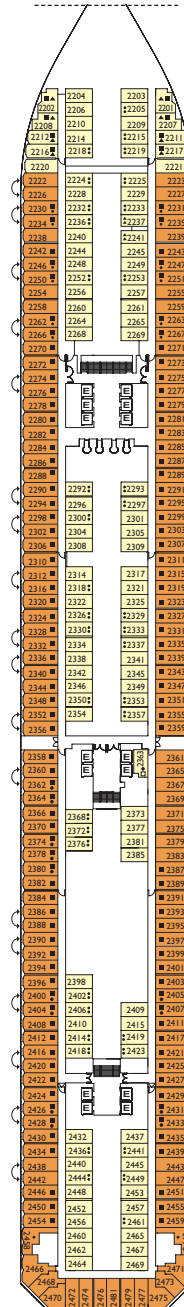

Costa Serena

Inside cabin

Andromeda, Cassiopea, Centaurus, Acquarius, Perseus, Libra

Samsara Inside cabin

Taurus

Outside cabins ocean view

Andromeda, Cassiopea, Centaurus, Acquarius, Libra

Outside cabins ocean view Samsara

Virgo

Cabins with ocean view balcony

Centaurus, Acquarius, Perseus, Libra

Samsara Cabins with ocean view balcony

Taurus

Grt: 114.500 t
 Length: 290 m
 Width: 35,5 m
 Cruising speed: 21,5 knots
 Max speed: 23 knots

- ▤ cabins with partially restricted view
- single cabins
- H cabins for disabled guests
- ⌋ interconnecting cabins
- E lift
- * double sofa bed
- upper berth
- single sofa bed
- ▲▲ 2 low beds that cannot be converted into a double
- ▲

Please note: Double bed is available in all cabin grades.

DECK 6
CENTAURUS

DECK 5
GEMINI

DECK 4
ORION

DECK 3
ARIES

DECK 2
CASSIOPEA

DECK 1
ANDROMEDA