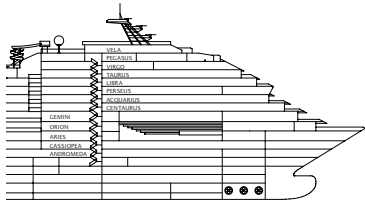

Virgo

Cabins with ocean view balcony

Centaurus, Acquarius, Perseus, Libra

Samsara Cabins with ocean view balcony

Taurus

Grt: 114.500 t
 Length: 290 m
 Width: 35,5 m
 Cruising speed: 21,5 knots
 Max speed: 23 knots

- ▤ cabins with partially restricted view
- single cabins
- H cabins for disabled guests
- ⌋ interconnecting cabins
- E lift
- * double sofa bed
- upper berth
- single sofa bed
- ▲▲ 2 low beds that cannot be converted into a double
- ▲