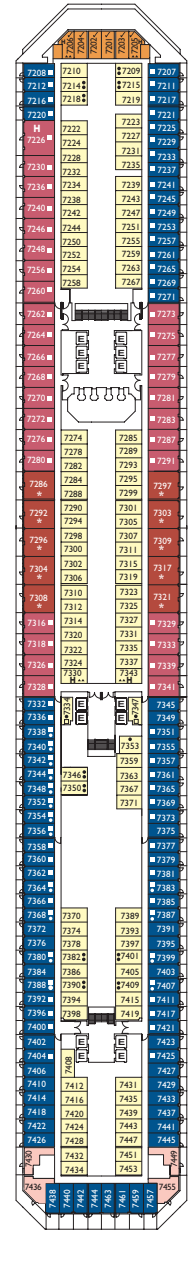

Costa Serena

Inside cabin

Andromeda, Cassiopea, Centaurus, Acquarius, Perseus, Libra

Samsara Inside cabin

Taurus

Outside cabins ocean view

Andromeda, Cassiopea, Centaurus, Acquarius, Libra

Outside cabins ocean view Samsara

Virgo

Cabins with ocean view balcony

Centaurus, Acquarius, Perseus, Libra

Samsara Cabins with ocean view balcony

Taurus

Grt: 114.500 t
 Length: 290 m
 Width: 35,5 m
 Cruising speed: 21,5 knots
 Max speed: 23 knots

- ▤ cabins with partially restricted view
- single cabins
- H cabins for disabled guests
- ⌋ interconnecting cabins
- E lift
- * double sofa bed
- upper berth
- single sofa bed
- ▲▲ 2 low beds that cannot be converted into a double
- ▲

Please note: Double bed is available in all cabin grades.

DECK 6
CENTAURUS

DECK 5
GEMINI

DECK 4
ORION

DECK 3
ARIES

DECK 2
CASSIOPEA

DECK 1
ANDROMEDA