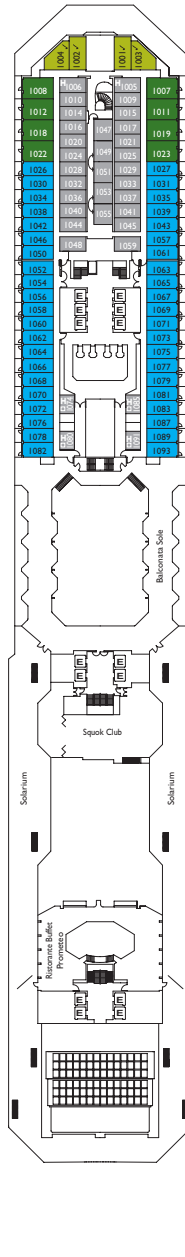

Costa Serena

Inside cabin

Andromeda, Cassiopea, Centaurus, Acquarius, Perseus, Libra

Samsara Inside cabin

Taurus

Outside cabins ocean view

Andromeda, Cassiopea, Centaurus, Acquarius, Libra

Outside cabins ocean view Samsara

Virgo

Cabins with ocean view balcony

Centaurus, Acquarius, Perseus, Libra

Samsara Cabins with ocean view balcony

Taurus

Grt: 114.500 t
 Length: 290 m
 Width: 35,5 m
 Cruising speed: 21,5 knots
 Max speed: 23 knots

- ▤ cabins with partially restricted view
- single cabins
- H cabins for disabled guests
- ⌋ interconnecting cabins
- E lift
- * double sofa bed
- upper berth
- single sofa bed
- ▲▲ 2 low beds that cannot be converted into a double
- ▲