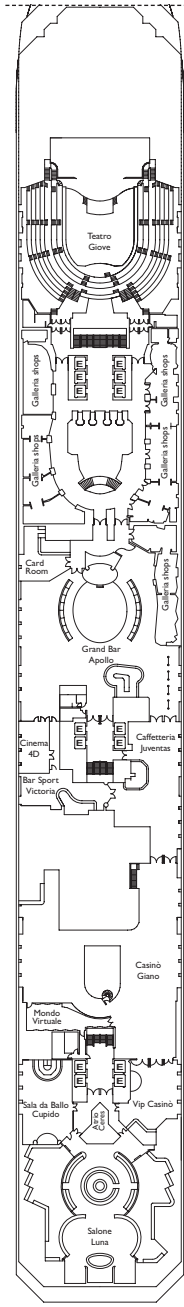

Costa Serena

Inside cabin

Andromeda, Cassiopea, Centaurus, Acquarius, Perseus, Libra

Samsara Inside cabin

Taurus

Outside cabins ocean view

Andromeda, Cassiopea, Centaurus, Acquarius, Libra

Outside cabins ocean view Samsara

Virgo

Cabins with ocean view balcony

Centaurus, Acquarius, Perseus, Libra

Samsara Cabins with ocean view balcony

Taurus

Grt: 114.500 t
 Length: 290 m
 Width: 35,5 m
 Cruising speed: 21,5 knots
 Max speed: 23 knots

- ▤ cabins with partially restricted view
- single cabins
- H cabins for disabled guests
- ⌋ interconnecting cabins
- E lift
- * double sofa bed
- upper berth
- single sofa bed
- ▲▲ 2 low beds that cannot be converted into a double
- ▲

Please note: Double bed is available in all cabin grades.

DECK 6
CENTAURUS

DECK 5
GEMINI

DECK 4
ORION

DECK 3
ARIES

DECK 2
CASSIOPEA

DECK 1
ANDROMEDA