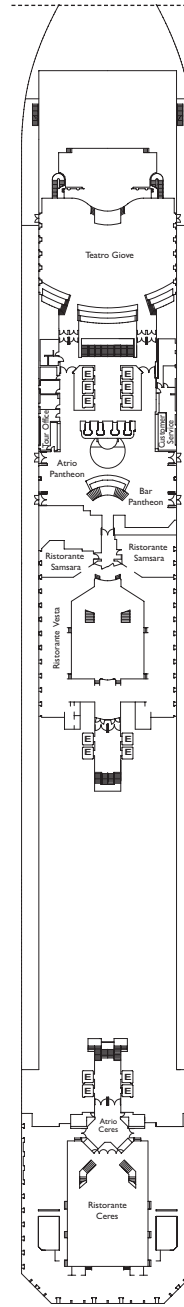

Costa Serena

Inside cabin

Andromeda, Cassiopea, Centaurus, Acquarius, Perseus, Libra

Samsara Inside cabin

Taurus

Outside cabins ocean view

Andromeda, Cassiopea, Centaurus, Acquarius, Libra

Outside cabins ocean view Samsara

Virgo

Cabins with ocean view balcony

Centaurus, Acquarius, Perseus, Libra

Samsara Cabins with ocean view balcony

Taurus

Grt: 114.500 t
 Length: 290 m
 Width: 35,5 m
 Cruising speed: 21,5 knots
 Max speed: 23 knots

- ▤ cabins with partially restricted view
- single cabins
- H cabins for disabled guests
- ⌋ interconnecting cabins
- E lift
- * double sofa bed
- upper berth
- single sofa bed
- ▲▲ 2 low beds that cannot be converted into a double
- ▲

Please note: Double bed is available in all cabin grades.

DECK 6
CENTAURUS

DECK 5
GEMINI

DECK 4
ORION

DECK 3
ARIES

DECK 2
CASSIOPEA

DECK 1
ANDROMEDA