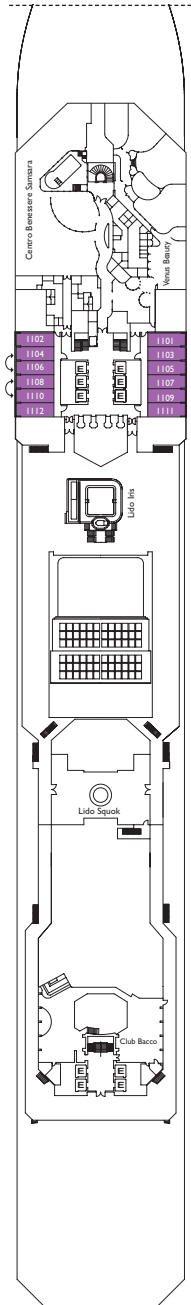

Costa Serena

Inside cabin

Andromeda, Cassiopea, Centaurus, Acquarius, Perseus, Libra

Samsara Inside cabin

Taurus

Outside cabins ocean view

Andromeda, Cassiopea, Centaurus, Acquarius, Libra

Outside cabins ocean view Samsara

Virgo

Cabins with ocean view balcony

Centaurus, Acquarius, Perseus, Libra

Samsara Cabins with ocean view balcony

Taurus

Grt: 114.500 t
 Length: 290 m
 Width: 35,5 m
 Cruising speed: 21,5 knots
 Max speed: 23 knots

- ▤ cabins with partially restricted view
- single cabins
- H cabins for disabled guests
- ⌋ interconnecting cabins
- E lift
- * double sofa bed
- upper berth
- single sofa bed
- ▲▲ 2 low beds that cannot be converted into a double
- ▲