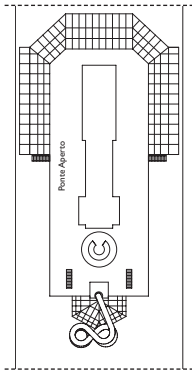

Virgo

Cabins with ocean view balcony

Centaurus, Acquarius, Perseus, Libra

Samsara Cabins with ocean view balcony

Taurus

Grt: 114.500 t
 Length: 290 m
 Width: 35,5 m
 Cruising speed: 21,5 knots
 Max speed: 23 knots

- ▤ cabins with partially restricted view
- single cabins
- H cabins for disabled guests
- ⌋ interconnecting cabins
- E lift
- * double sofa bed
- upper berth
- single sofa bed
- ▲▲ 2 low beds that cannot be converted into a double
- ▲