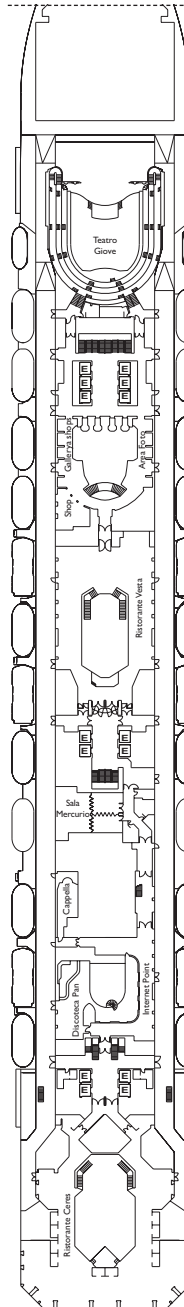

Costa Serena

Inside cabin

Andromeda, Cassiopea, Centaurus, Acquarius, Perseus, Libra

Samsara Inside cabin

Taurus

Outside cabins ocean view

Andromeda, Cassiopea, Centaurus, Acquarius, Libra

Outside cabins ocean view Samsara

Virgo

Cabins with ocean view balcony

Centaurus, Acquarius, Perseus, Libra

Samsara Cabins with ocean view balcony

Taurus

Grt: 114.500 t
 Length: 290 m
 Width: 35,5 m
 Cruising speed: 21,5 knots
 Max speed: 23 knots

- ▤ cabins with partially restricted view
- single cabins
- H cabins for disabled guests
- ⌋ interconnecting cabins
- E lift
- * double sofa bed
- upper berth
- single sofa bed
- ▲▲ 2 low beds that cannot be converted into a double
- ▲

Please note: Double bed is available in all cabin grades.

DECK 6
CENTAURUS

DECK 5
GEMINI

DECK 4
ORION

DECK 3
ARIES

DECK 2
CASSIOPEA

DECK 1
ANDROMEDA