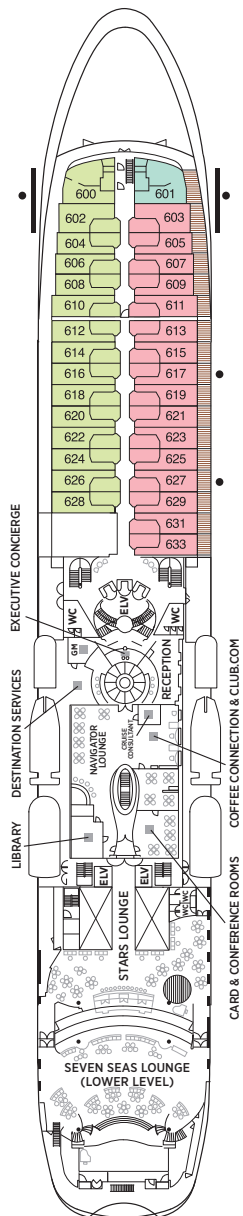

Seven Seas Navigator® DECK PLANS

DECK 5

DECK 6

DECK 7

DECK 8

- | | |
|--|--|
| MS MASTER SUITE | D CONCIERGE SUITE |
| GS GRAND SUITE | E DELUXE VERANDA SUITE |
| NS NAVIGATOR SUITE | F DELUXE VERANDA SUITE |
| A PENTHOUSE SUITE | G DELUXE WINDOW SUITE |
| B PENTHOUSE SUITE | H DELUXE WINDOW SUITE |
| C PENTHOUSE SUITE | |

OVERALL LENGTH . . . 566 ft.
 BEAM (WIDTH) 81 ft.
 DRAFT 24 ft.
 SUITES 245
 GUESTS 490
 OFFICERS European
 CREW 345 International
 GUEST DECKS 8
 GROSS TONNAGE 28,803
 CRUISING SPEED 20 Knots
 SHIP'S REGISTRY Bahamas

DECK 9

DECK 10

DECK 11

DECK 12

- Convertible sofa bed
- ♿ Wheelchair accessible suites 832, 833, 928, and 929 have shower stall instead of bathtub
- Connecting suites

Up to one rollaway bed can be added to most suites, please inquire at time of booking.