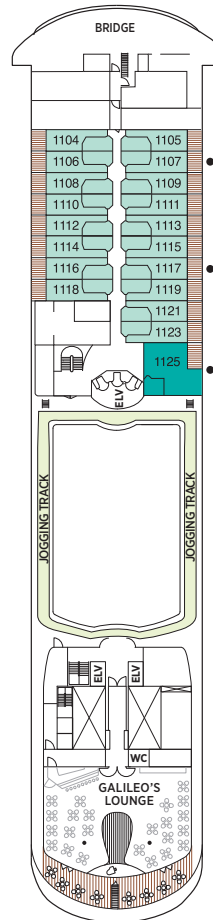

Seven Seas Navigator® DECK PLANS

DECK 5

DECK 6

DECK 7

DECK 8

- | | |
|--|--|
| MS MASTER SUITE | D CONCIERGE SUITE |
| GS GRAND SUITE | E DELUXE VERANDA SUITE |
| NS NAVIGATOR SUITE | F DELUXE VERANDA SUITE |
| A PENTHOUSE SUITE | G DELUXE WINDOW SUITE |
| B PENTHOUSE SUITE | H DELUXE WINDOW SUITE |
| C PENTHOUSE SUITE | |

OVERALL LENGTH . . . 566 ft.
 BEAM (WIDTH) 81 ft.
 DRAFT 24 ft.
 SUITES 245
 GUESTS 490
 OFFICERS European
 CREW 345 International
 GUEST DECKS 8
 GROSS TONNAGE 28,803
 CRUISING SPEED 20 Knots
 SHIP'S REGISTRY Bahamas

DECK 9

DECK 10

DECK 11

DECK 12

- Convertible sofa bed
- ♿ Wheelchair accessible suites 832, 833, 928, and 929 have shower stall instead of bathtub
- Connecting suites

Up to one rollaway bed can be added to most suites, please inquire at time of booking.