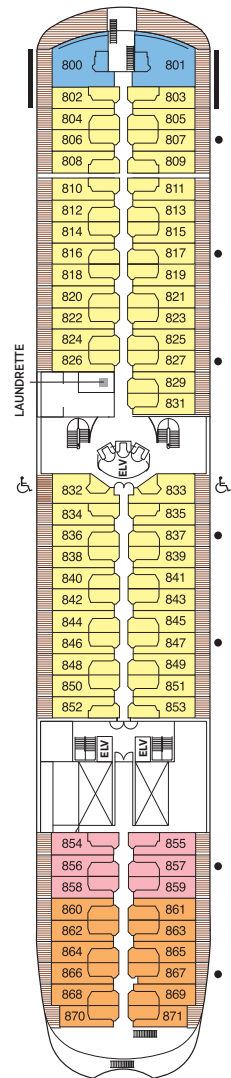

Seven Seas Navigator® DECK PLANS

DECK 5

DECK 6

DECK 7

DECK 8

- | | |
|--|--|
| MS MASTER SUITE | D CONCIERGE SUITE |
| GS GRAND SUITE | E DELUXE VERANDA SUITE |
| NS NAVIGATOR SUITE | F DELUXE VERANDA SUITE |
| A PENTHOUSE SUITE | G DELUXE WINDOW SUITE |
| B PENTHOUSE SUITE | H DELUXE WINDOW SUITE |
| C PENTHOUSE SUITE | |

OVERALL LENGTH . . . 566 ft.
 BEAM (WIDTH) 81 ft.
 DRAFT 24 ft.
 SUITES 245
 GUESTS 490
 OFFICERS European
 CREW 345 International
 GUEST DECKS 8
 GROSS TONNAGE 28,803
 CRUISING SPEED 20 Knots
 SHIP'S REGISTRY Bahamas

DECK 9

DECK 10

DECK 11

DECK 12

- Convertible sofa bed
- ♿ Wheelchair accessible suites 832, 833, 928, and 929 have shower stall instead of bathtub
- Connecting suites

Up to one rollaway bed can be added to most suites, please inquire at time of booking.