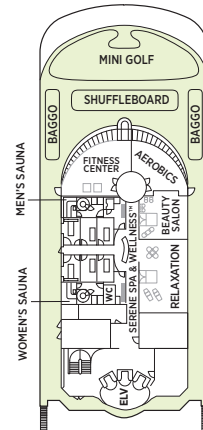

Seven Seas Navigator® DECK PLANS

DECK 5

DECK 6

DECK 7

DECK 8

- | | |
|--|--|
| MS MASTER SUITE | D CONCIERGE SUITE |
| GS GRAND SUITE | E DELUXE VERANDA SUITE |
| NS NAVIGATOR SUITE | F DELUXE VERANDA SUITE |
| A PENTHOUSE SUITE | G DELUXE WINDOW SUITE |
| B PENTHOUSE SUITE | H DELUXE WINDOW SUITE |
| C PENTHOUSE SUITE | |

OVERALL LENGTH . . . 566 ft.
 BEAM (WIDTH) 81 ft.
 DRAFT 24 ft.
 SUITES 245
 GUESTS 490
 OFFICERS European
 CREW 345 International
 GUEST DECKS 8
 GROSS TONNAGE 28,803
 CRUISING SPEED 20 Knots
 SHIP'S REGISTRY Bahamas

DECK 9

DECK 10

DECK 11

DECK 12

- Convertible sofa bed
- ♿ Wheelchair accessible suites 832, 833, 928, and 929 have shower stall instead of bathtub
- Connecting suites

Up to one rollaway bed can be added to most suites, please inquire at time of booking.