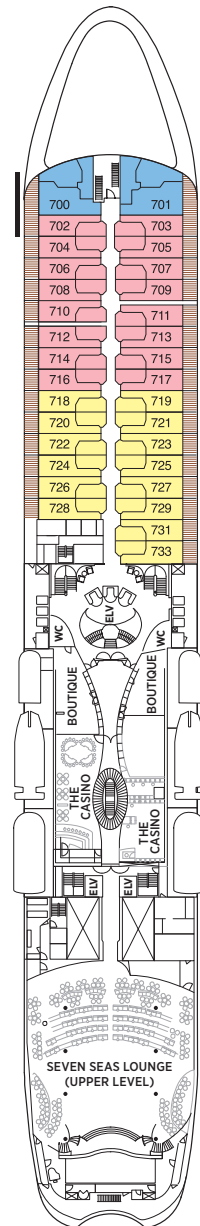

Seven Seas Navigator® DECK PLANS

DECK 5

DECK 6

DECK 7

DECK 8

- | | |
|--|--|
| MS MASTER SUITE | D CONCIERGE SUITE |
| GS GRAND SUITE | E DELUXE VERANDA SUITE |
| NS NAVIGATOR SUITE | F DELUXE VERANDA SUITE |
| A PENTHOUSE SUITE | G DELUXE WINDOW SUITE |
| B PENTHOUSE SUITE | H DELUXE WINDOW SUITE |
| C PENTHOUSE SUITE | |

OVERALL LENGTH . . . 566 ft.
 BEAM (WIDTH) 81 ft.
 DRAFT 24 ft.
 SUITES 245
 GUESTS 490
 OFFICERS European
 CREW 345 International
 GUEST DECKS 8
 GROSS TONNAGE 28,803
 CRUISING SPEED 20 Knots
 SHIP'S REGISTRY Bahamas

DECK 9

DECK 10

DECK 11

DECK 12

- Convertible sofa bed
- ♿ Wheelchair accessible suites 832, 833, 928, and 929 have shower stall instead of bathtub
- Connecting suites

Up to one rollaway bed can be added to most suites, please inquire at time of booking.