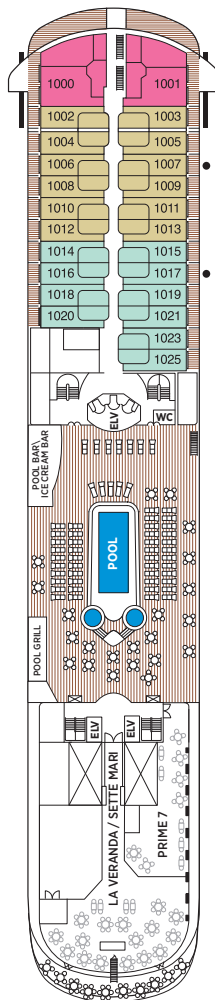

Seven Seas Navigator® DECK PLANS

DECK 5

DECK 6

DECK 7

DECK 8

- | | |
|--|--|
| MS MASTER SUITE | D CONCIERGE SUITE |
| GS GRAND SUITE | E DELUXE VERANDA SUITE |
| NS NAVIGATOR SUITE | F DELUXE VERANDA SUITE |
| A PENTHOUSE SUITE | G DELUXE WINDOW SUITE |
| B PENTHOUSE SUITE | H DELUXE WINDOW SUITE |
| C PENTHOUSE SUITE | |

OVERALL LENGTH . . . 566 ft.
 BEAM (WIDTH) 81 ft.
 DRAFT 24 ft.
 SUITES 245
 GUESTS 490
 OFFICERS European
 CREW 345 International
 GUEST DECKS 8
 GROSS TONNAGE 28,803
 CRUISING SPEED 20 Knots
 SHIP'S REGISTRY Bahamas

DECK 9

DECK 10

DECK 11

DECK 12

- Convertible sofa bed
- ♿ Wheelchair accessible suites 832, 833, 928, and 929 have shower stall instead of bathtub
- Connecting suites

Up to one rollaway bed can be added to most suites, please inquire at time of booking.