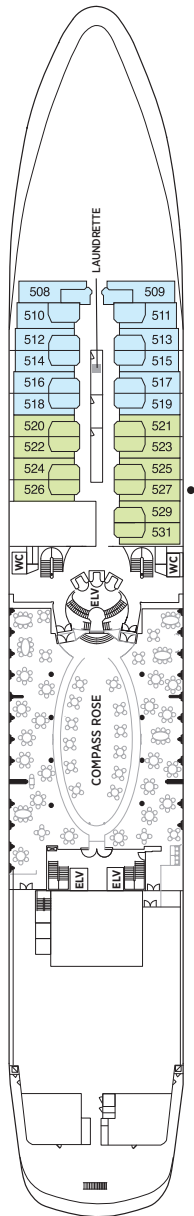

Seven Seas Navigator® DECK PLANS

DECK 5

DECK 6

DECK 7

DECK 8

- | | |
|--|--|
| MS MASTER SUITE | D CONCIERGE SUITE |
| GS GRAND SUITE | E DELUXE VERANDA SUITE |
| NS NAVIGATOR SUITE | F DELUXE VERANDA SUITE |
| A PENTHOUSE SUITE | G DELUXE WINDOW SUITE |
| B PENTHOUSE SUITE | H DELUXE WINDOW SUITE |
| C PENTHOUSE SUITE | |

OVERALL LENGTH . . . 566 ft.
 BEAM (WIDTH) 81 ft.
 DRAFT 24 ft.
 SUITES 245
 GUESTS 490
 OFFICERS European
 CREW 345 International
 GUEST DECKS 8
 GROSS TONNAGE 28,803
 CRUISING SPEED 20 Knots
 SHIP'S REGISTRY Bahamas

DECK 9

DECK 10

DECK 11

DECK 12

- Convertible sofa bed
- ♿ Wheelchair accessible suites 832, 833, 928, and 929 have shower stall instead of bathtub
- Connecting suites

Up to one rollaway bed can be added to most suites, please inquire at time of booking.