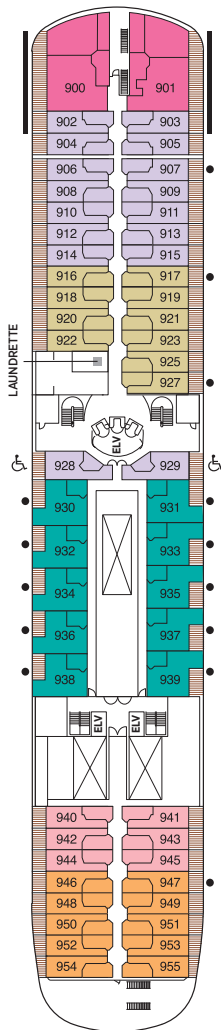

Seven Seas Navigator® DECK PLANS

DECK 5

DECK 6

DECK 7

DECK 8

- | | |
|--|--|
| MS MASTER SUITE | D CONCIERGE SUITE |
| GS GRAND SUITE | E DELUXE VERANDA SUITE |
| NS NAVIGATOR SUITE | F DELUXE VERANDA SUITE |
| A PENTHOUSE SUITE | G DELUXE WINDOW SUITE |
| B PENTHOUSE SUITE | H DELUXE WINDOW SUITE |
| C PENTHOUSE SUITE | |

OVERALL LENGTH . . . 566 ft.
 BEAM (WIDTH) 81 ft.
 DRAFT 24 ft.
 SUITES 245
 GUESTS 490
 OFFICERS European
 CREW 345 International
 GUEST DECKS 8
 GROSS TONNAGE 28,803
 CRUISING SPEED 20 Knots
 SHIP'S REGISTRY Bahamas

DECK 9

DECK 10

DECK 11

DECK 12

- Convertible sofa bed
- ♿ Wheelchair accessible suites 832, 833, 928, and 929 have shower stall instead of bathtub
- Connecting suites

Up to one rollaway bed can be added to most suites, please inquire at time of booking.