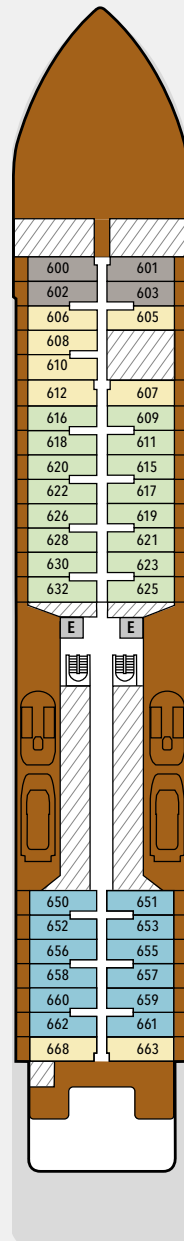

Silver Endeavour deck plans

DECK 3
Mud Room

DECK 4
Explorer Lounge
Connoisseur's Corner

DECK 5
Reception
Beauty Salon
Fitness Centre
Otium Spa
Boutique
Pool Deck

DECK 6
Whirlpool
The Bow

DECK 7
Suites

DECK 8
Suites

DECK 9
Observation Lounge
Library

DECK 10
Sun Deck

SPECIFICATIONS

IMO Polar Code rating	PC6
Crew	200
Officers	International
Guests	200
Tonnage	20,449
Length	539 Feet/ 164.40 Metres
Width	93 Feet/28.35 Metres
Speed	19 Knots
Passenger Decks	8
Disabled Suites	
Connecting suites	↑
Built	2021
Registry	Bahamas

SUITE CATEGORIES

- Owner's Suite
- Grand Suite
- Silver Suite
- Premium Veranda Suite
- Deluxe Veranda Suite
- Superior Veranda Suite
- Classic Veranda Suite

Deckplans are for illustration purposes only and may be subject to change.

Suite diagrams shown are for illustration purposes only and may vary from actual square footage. Please refer to suite specifications for square footage.