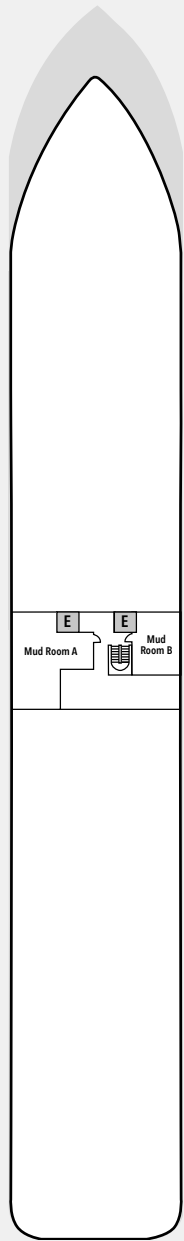

Silver Endeavour deck plans

DECK 3
Mud Room

DECK 4
Explorer Lounge
Connoisseur's Corner

DECK 5
Reception
Beauty Salon
Fitness Centre
Otium Spa
Boutique
Pool Deck

DECK 6
Whirlpool
The Bow

DECK 7
Suites

DECK 8
Suites

DECK 9
Observation Lounge
Library

DECK 10
Sun Deck

SPECIFICATIONS

IMO Polar Code rating	PC6
Crew	200
Officers	International
Guests	200
Tonnage	20,449
Length	539 Feet/ 164.40 Metres
Width	93 Feet/28.35 Metres
Speed	19 Knots
Passenger Decks	8
Disabled Suites	
Connecting suites	↑
Built	2021
Registry	Bahamas

SUITE CATEGORIES

- Owner's Suite
- Grand Suite
- Silver Suite
- Premium Veranda Suite
- Deluxe Veranda Suite
- Superior Veranda Suite
- Classic Veranda Suite

Deckplans are for illustration purposes only and may be subject to change.

Suite diagrams shown are for illustration purposes only and may vary from actual square footage. Please refer to suite specifications for square footage.