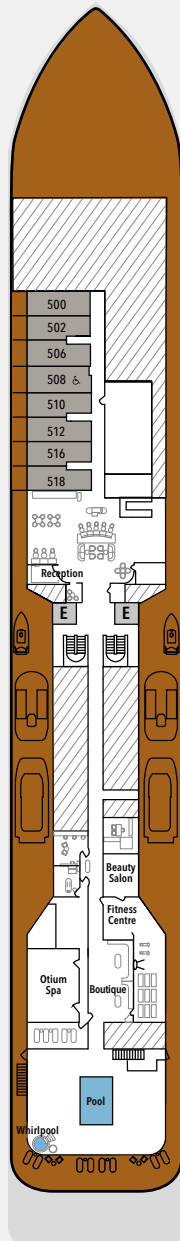

Silver Endeavour deck plans

DECK 3
Mud Room

DECK 4
Explorer Lounge
Connoisseur's Corner

DECK 5
Reception
Beauty Salon
Fitness Centre
Otium Spa
Boutique
Pool Deck

DECK 6
Whirlpool
The Bow

DECK 7
Suites

DECK 8
Suites

DECK 9
Observation Lounge
Library

DECK 10
Sun Deck

SPECIFICATIONS

IMO Polar Code rating	PC6
Crew	200
Officers	International
Guests	200
Tonnage	20,449
Length	539 Feet/ 164.40 Metres
Width	93 Feet/28.35 Metres
Speed	19 Knots
Passenger Decks	8
Disabled Suites	
Connecting suites	↑
Built	2021
Registry	Bahamas

SUITE CATEGORIES

- Owner's Suite
- Grand Suite
- Silver Suite
- Premium Veranda Suite
- Deluxe Veranda Suite
- Superior Veranda Suite
- Classic Veranda Suite

Deckplans are for illustration purposes only and may be subject to change.