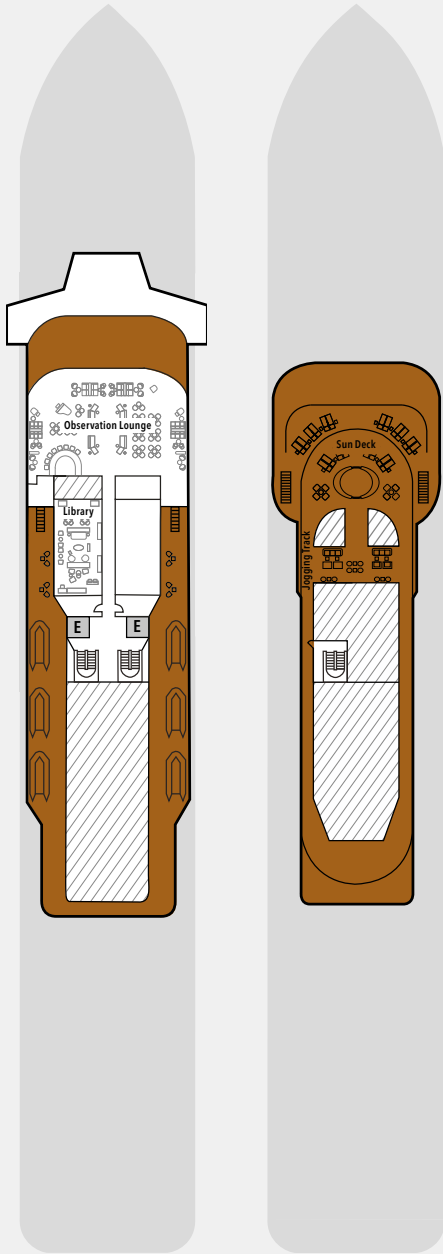

Silver Endeavour deck plans

DECK 3
Mud Room

DECK 4
Explorer Lounge
Connoisseur's Corner

DECK 5
Reception
Beauty Salon
Fitness Centre
Otium Spa
Boutique
Pool Deck

DECK 6
Whirlpool
The Bow

DECK 7
Suites

DECK 8
Suites

DECK 9
Observation Lounge
Library

DECK 10
Sun Deck

SPECIFICATIONS

IMO Polar Code rating	PC6
Crew	200
Officers	International
Guests	200
Tonnage	20,449
Length	539 Feet/ 164.40 Metres
Width	93 Feet/28.35 Metres
Speed	19 Knots
Passenger Decks	8
Disabled Suites	
Connecting suites	↑
Built	2021
Registry	Bahamas