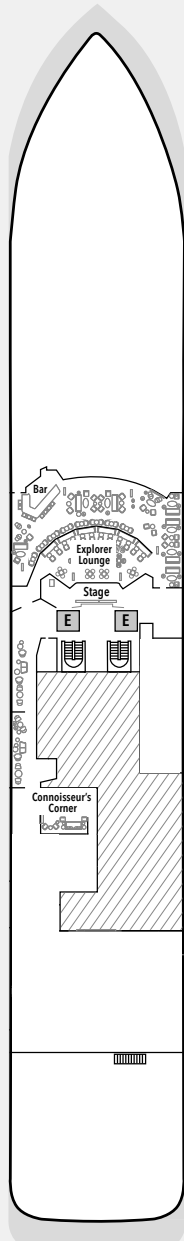

Silver Endeavour deck plans

DECK 3
Mud Room

DECK 4
Explorer Lounge
Connoisseur's Corner

DECK 5
Reception
Beauty Salon
Fitness Centre
Otium Spa
Boutique
Pool Deck

DECK 6
Whirlpool
The Bow

DECK 7
Suites

DECK 8
Suites

DECK 9
Observation Lounge
Library

DECK 10
Sun Deck

SPECIFICATIONS

IMO Polar Code rating	PC6
Crew	200
Officers	International
Guests	200
Tonnage	20,449
Length	539 Feet/ 164.40 Metres
Width	93 Feet/28.35 Metres
Speed	19 Knots
Passenger Decks	8
Disabled Suites	
Connecting suites	↑
Built	2021
Registry	Bahamas

SUITE CATEGORIES

- Owner's Suite
- Grand Suite
- Silver Suite
- Premium Veranda Suite
- Deluxe Veranda Suite
- Superior Veranda Suite
- Classic Veranda Suite

Deckplans are for illustration purposes only and may be subject to change.

Suite diagrams shown are for illustration purposes only and may vary from actual square footage. Please refer to suite specifications for square footage.