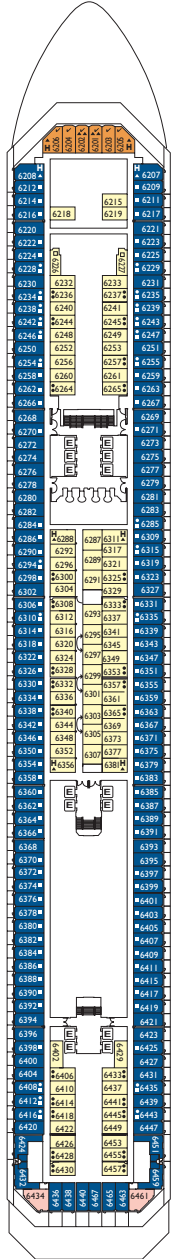

Costa Fortuna

Inside cabin

Rio de Janeiro, Miami, Lisbona, Caracas, Vigo, Napoli, Barcellona

Outside cabins ocean view

Rio de Janeiro, Miami, Lisbona, Caracas, Napoli, Barcellona, Cannes

Cabins with ocean view balcony

Lisbona, Caracas, Napoli, Vigo, Barcellona

DECK 14
LAS PALMAS

DECK 12
FUNCHAL

DECK 11
CANNES

DECK 10
BARCELLONA

DECK 9
NAPOLI

DECK 8
VIGO

DECK 7
CARACAS

Grt: 103.000 t
 Length: 272 m
 Width: 36 m
 Cruising speed: 20 knots
 Max speed: 22 knots

- ✓ cabins with partially restricted view
- single cabins
- H cabins for disabled guests
- ↔ interconnecting cabins
- E lift
- * double sofa bed
- 1 upper berth
- single sofa bed
- ▲▲ 2 low beds that cannot be converted into a double
- ▲ can not be converted into a double

Suites

- Mini Suite with Ocean View Balcony. Lisbona, Caracas, Vigo
- Suite with Ocean View Balcony. Caracas, Napoli
- Grand Suite with Ocean View Balcony. Caracas

Please note: Double bed is available in all cabin grades.