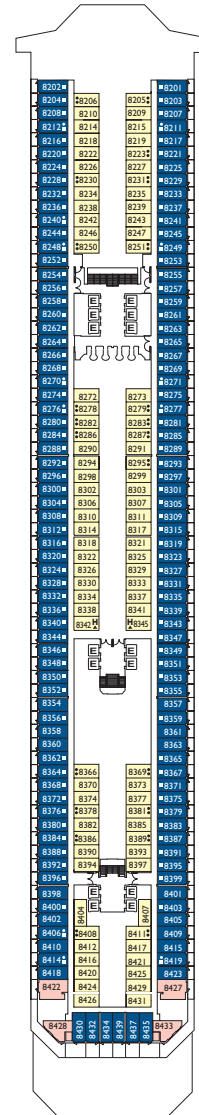

Lisbona, Caracas, Napoli, Vigo, Barcellona

DECK 14
LAS PALMAS

DECK 12
FUNCHAL

DECK 11
CANNES

DECK 10
BARCELLONA

DECK 9
NAPOLI

DECK 8
VIGO

DECK 7
CARACAS

Grt: 103.000 t
 Length: 272 m
 Width: 36 m
 Cruising speed: 20 knots
 Max speed: 22 knots

- ✓ cabins with partially restricted view
- single cabins
- H cabins for disabled guests
- ↔ interconnecting cabins
- E lift
- * double sofa bed
- 1 upper berth
- single sofa bed
- ▲▲ 2 low beds that cannot be converted into a double
- ▲ can not be converted into a double

Suites

- Mini Suite with Ocean View Balcony. Lisbona, Caracas, Vigo
- Suite with Ocean View Balcony. Caracas, Napoli
- Grand Suite with Ocean View Balcony. Caracas

Please note: Double bed is available in all cabin grades.

DECK 6 LISBONA

DECK 5 GENOVA

DECK 4 SANTOS

DECK 3 BUENOS AIRES

DECK 2 MIAMI

DECK 1 RIO DE JANEIRO