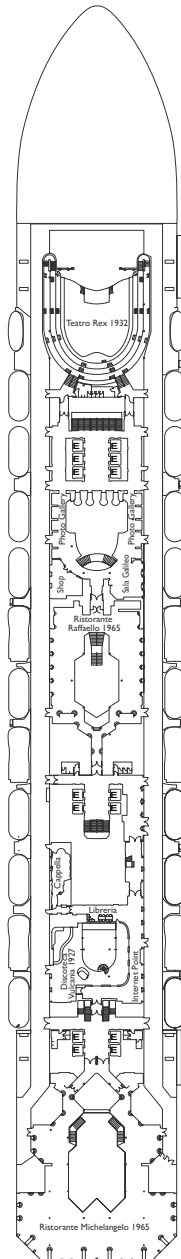

DECK 4 SANTOS