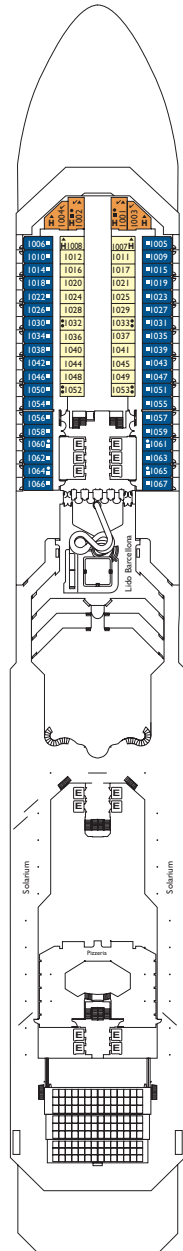

Costa Fortuna

Inside cabin

Rio de Janeiro, Miami, Lisbona, Caracas, Vigo, Napoli, Barcellona

Outside cabins ocean view

Rio de Janeiro, Miami, Lisbona, Caracas, Napoli, Barcellona, Cannes

Cabins with ocean view balcony

Lisbona, Caracas, Napoli, Vigo, Barcellona

DECK 14
LAS PALMAS

DECK 12
FUNCHAL

DECK 11
CANNES

DECK 10
BARCELLONA

DECK 9
NAPOLI

DECK 8
VIGO

DECK 7
CARACAS

Grt: 103.000 t
 Length: 272 m
 Width: 36 m
 Cruising speed: 20 knots
 Max speed: 22 knots

- ✓ cabins with partially restricted view
- single cabins
- H cabins for disabled guests
- ↔ interconnecting cabins
- E lift
- * double sofa bed
- 1 upper berth
- single sofa bed
- ▲▲ 2 low beds that cannot be converted into a double
- ▲ can not be converted into a double

Suites

- Mini Suite with Ocean View Balcony. Lisbona, Caracas, Vigo
- Suite with Ocean View Balcony. Caracas, Napoli
- Grand Suite with Ocean View Balcony. Caracas

Please note: Double bed is available in all cabin grades.