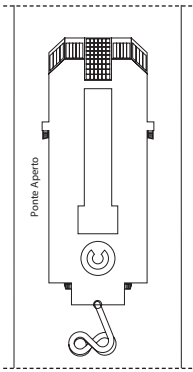

Costa Fortuna

Inside cabin

Rio de Janeiro, Miami, Lisbona, Caracas, Vigo, Napoli, Barcellona

Outside cabins ocean view

Rio de Janeiro, Miami, Lisbona, Caracas, Napoli, Barcellona, Cannes

Cabins with ocean view balcony

Lisbona, Caracas, Napoli, Vigo, Barcellona

DECK 14
LAS PALMAS