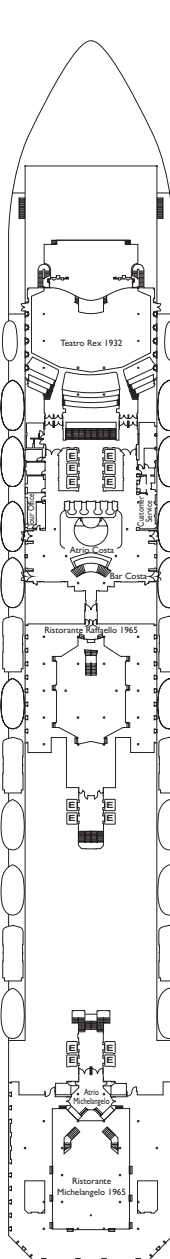

DECK 3 BUENOS AIRES