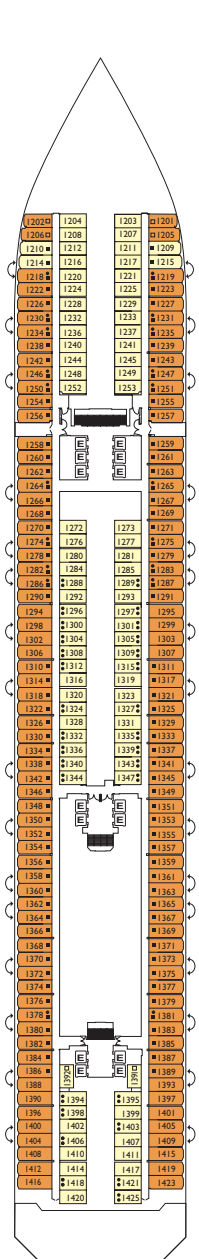

Lisbona, Caracas, Napoli, Vigo, Barcellona

DECK 14
LAS PALMAS

DECK 12
FUNCHAL

DECK 11
CANNES

DECK 10
BARCELLONA

DECK 9
NAPOLI

DECK 8
VIGO

DECK 7
CARACAS

Grt: 103.000 t
 Length: 272 m
 Width: 36 m
 Cruising speed: 20 knots
 Max speed: 22 knots

- ✓ cabins with partially restricted view
- single cabins
- H cabins for disabled guests
- ↔ interconnecting cabins
- E lift
- * double sofa bed
- 1 upper berth
- single sofa bed
- ▲▲ 2 low beds that cannot be converted into a double
- ▲ can not be converted into a double

Suites

- Mini Suite with Ocean View Balcony. Lisbona, Caracas, Vigo
- Suite with Ocean View Balcony. Caracas, Napoli
- Grand Suite with Ocean View Balcony. Caracas

Please note: Double bed is available in all cabin grades.

DECK 6 LISBONA

DECK 5 GENOVA

DECK 4 SANTOS

DECK 3 BUENOS AIRES

DECK 2 MIAMI

DECK 1 RIO DE JANEIRO