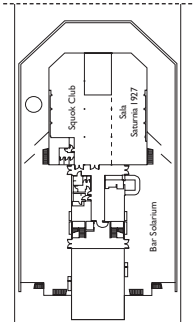

Costa Fortuna

Inside cabin

Rio de Janeiro, Miami, Lisbona, Caracas, Vigo, Napoli, Barcellona

Outside cabins ocean view

Rio de Janeiro, Miami, Lisbona, Caracas, Napoli, Barcellona, Cannes

Cabins with ocean view balcony

Lisbona, Caracas, Napoli, Vigo, Barcellona