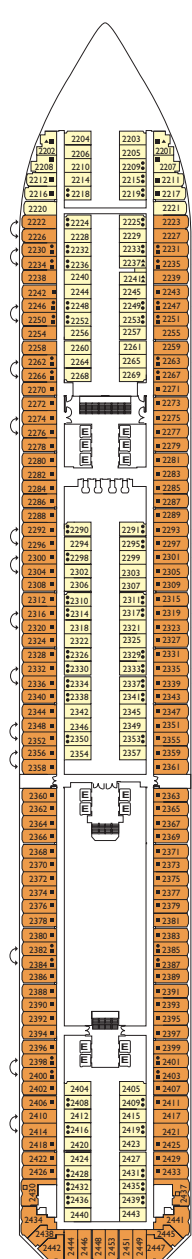

Lisbona, Caracas, Napoli, Vigo, Barcellona

DECK 14
LAS PALMAS

DECK 12
FUNCHAL

DECK 11
CANNES

DECK 10
BARCELLONA

DECK 9
NAPOLI

DECK 8
VIGO

DECK 7
CARACAS

Grt: 103.000 t
 Length: 272 m
 Width: 36 m
 Cruising speed: 20 knots
 Max speed: 22 knots

- ✓ cabins with partially restricted view
- single cabins
- H cabins for disabled guests
- ↔ interconnecting cabins
- E lift
- * double sofa bed
- 1 upper berth
- single sofa bed
- ▲▲ 2 low beds that cannot be converted into a double
- ▲ can not be converted into a double

Suites

- Mini Suite with Ocean View Balcony. Lisbona, Caracas, Vigo
- Suite with Ocean View Balcony. Caracas, Napoli
- Grand Suite with Ocean View Balcony. Caracas

Please note: Double bed is available in all cabin grades.

DECK 6 LISBONA

DECK 5 GENOVA

DECK 4 SANTOS

DECK 3 BUENOS AIRES

DECK 2 MIAMI

DECK 1 RIO DE JANEIRO