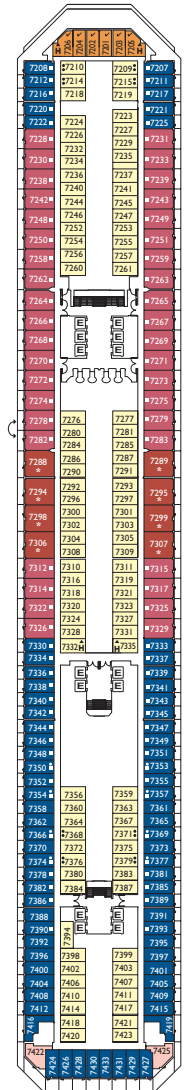

Lisbona, Caracas, Napoli, Vigo, Barcellona

DECK 14
LAS PALMAS

DECK 12
FUNCHAL

DECK 11
CANNES

DECK 10
BARCELLONA

DECK 9
NAPOLI

DECK 8
VIGO

DECK 7
CARACAS

Grt: 103.000 t
 Length: 272 m
 Width: 36 m
 Cruising speed: 20 knots
 Max speed: 22 knots

- ✓ cabins with partially restricted view
- single cabins
- H cabins for disabled guests
- ↔ interconnecting cabins
- E lift
- * double sofa bed
- 1 upper berth
- single sofa bed
- ▲▲ 2 low beds that cannot be converted into a double
- ▲ can not be converted into a double

Suites

- Mini Suite with Ocean View Balcony. Lisbona, Caracas, Vigo
- Suite with Ocean View Balcony. Caracas, Napoli
- Grand Suite with Ocean View Balcony. Caracas

Please note: Double bed is available in all cabin grades.

DECK 6 LISBONA

DECK 5 GENOVA

DECK 4 SANTOS

DECK 3 BUENOS AIRES

DECK 2 MIAMI

DECK 1 RIO DE JANEIRO