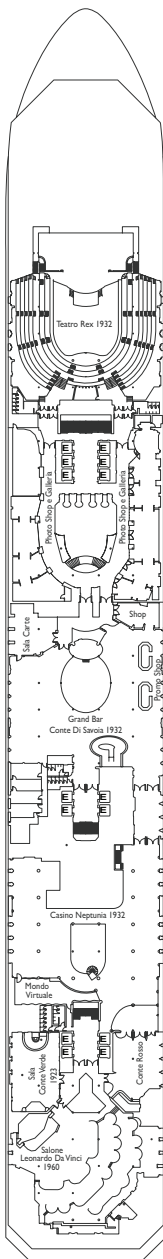

DECK 5 GENOVA