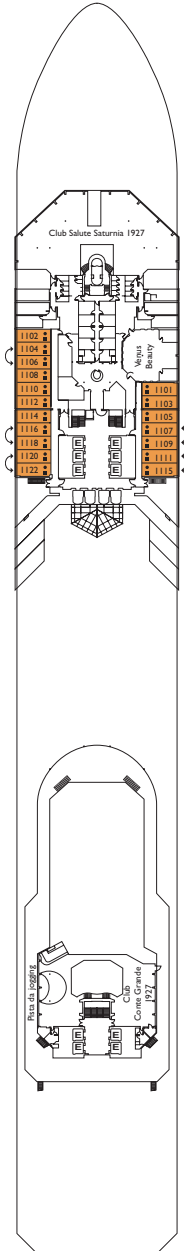

Costa Fortuna

Inside cabin

Rio de Janeiro, Miami, Lisbona, Caracas, Vigo, Napoli, Barcellona

Outside cabins ocean view

Rio de Janeiro, Miami, Lisbona, Caracas, Napoli, Barcellona, Cannes

Cabins with ocean view balcony

Lisbona, Caracas, Napoli, Vigo, Barcellona

DECK 14
LAS PALMAS

DECK 12
FUNCHAL

DECK 11
CANNES

DECK 10
BARCELLONA

DECK 9
NAPOLI

DECK 8
VIGO

DECK 7
CARACAS

Grt: 103.000 t
 Length: 272 m
 Width: 36 m
 Cruising speed: 20 knots
 Max speed: 22 knots

- ✓ cabins with partially restricted view
- single cabins
- H cabins for disabled guests
- ↔ interconnecting cabins
- E lift
- * double sofa bed
- 1 upper berth
- single sofa bed
- ▲▲ 2 low beds that cannot be converted into a double
- ▲ can not be converted into a double