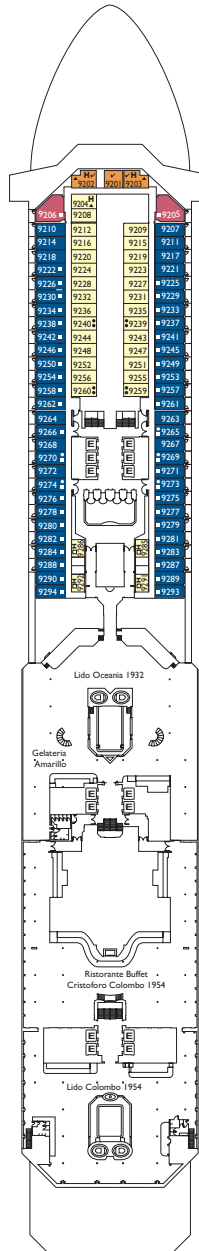

Lisbona, Caracas, Napoli, Vigo, Barcellona

DECK 14
LAS PALMAS

DECK 12
FUNCHAL

DECK 11
CANNES

DECK 10
BARCELLONA

DECK 9
NAPOLI

DECK 8
VIGO

DECK 7
CARACAS

Grt: 103.000 t
 Length: 272 m
 Width: 36 m
 Cruising speed: 20 knots
 Max speed: 22 knots

- ✓ cabins with partially restricted view
- single cabins
- H cabins for disabled guests
- ↔ interconnecting cabins
- E lift
- * double sofa bed
- 1 upper berth
- single sofa bed
- ▲▲ 2 low beds that cannot be converted into a double
- ▲ can not be converted into a double

Suites

- Mini Suite with Ocean View Balcony. Lisbona, Caracas, Vigo
- Suite with Ocean View Balcony. Caracas, Napoli
- Grand Suite with Ocean View Balcony. Caracas

Please note: Double bed is available in all cabin grades.