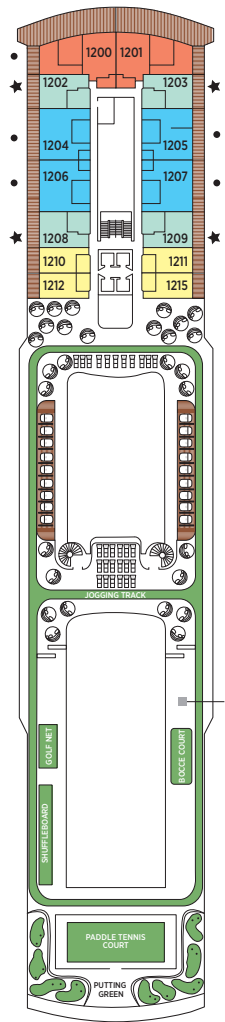

OVERALL LENGTH.735 ft.
 BEAM (WIDTH).102 ft.
 DRAFT23 ft.
 SUITES375
 GUESTS.750
 OFFICERSEuropean
 CREW542 International
 GUEST DECKS.10
 GROSS TONNAGE55,498
 CRUISING SPEED19.5 Knots
 SHIP'S REGISTRYMarshall Islands

 RS	REGENT SUITE	 D	CONCIERGE SUITE
 MS	MASTER SUITE	 E	CONCIERGE SUITE
 GS	GRAND SUITE	 F1	SUPERIOR SUITE
 GN	GRANDEUR SUITE	 F2	SUPERIOR SUITE
 SS	SEVEN SEAS SUITE	 G1	DELUXE VERANDA SUITE
 A	PENTHOUSE SUITE	 G2	DELUXE VERANDA SUITE
 B	PENTHOUSE SUITE	 H	VERANDA SUITE
 C	PENTHOUSE SUITE		

DECK 9

DECK 10

DECK 11

DECK 12

DECK 14

- + 2-bedroom suite accommodates up to 6 guests
- Convertible sofa bed
- ♿ Wheelchair accessible suites 822, 823 and 916 have shower stall instead of bathtub

- Connecting suites
- ★ Bathroom features a glass-enclosed shower instead of bathtub in category A, B, C, G1, G2 and H

*Estimated gross tonnage
 Up to one rollaway bed can be added to most suites. Please inquire at time of booking.