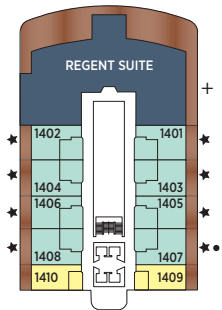

OVERALL LENGTH.735 ft.
 BEAM (WIDTH).102 ft.
 DRAFT23 ft.
 SUITES375
 GUESTS.750
 OFFICERSEuropean
 CREW542 International
 GUEST DECKS.10
 GROSS TONNAGE55,498
 CRUISING SPEED19.5 Knots
 SHIP'S REGISTRYMarshall Islands

 RS	REGENT SUITE	 D	CONCIERGE SUITE
 MS	MASTER SUITE	 E	CONCIERGE SUITE
 GS	GRAND SUITE	 F1	SUPERIOR SUITE
 GN	GRANDEUR SUITE	 F2	SUPERIOR SUITE
 SS	SEVEN SEAS SUITE	 G1	DELUXE VERANDA SUITE
 A	PENTHOUSE SUITE	 G2	DELUXE VERANDA SUITE
 B	PENTHOUSE SUITE	 H	VERANDA SUITE
 C	PENTHOUSE SUITE		

DECK 9

DECK 10

DECK 11

DECK 12

DECK 14

- + 2-bedroom suite accommodates up to 6 guests
- Convertible sofa bed
- ♿ Wheelchair accessible suites 822, 823 and 916 have shower stall instead of bathtub

- Connecting suites
- ★ Bathroom features a glass-enclosed shower instead of bathtub in category A, B, C, G1, G2 and H