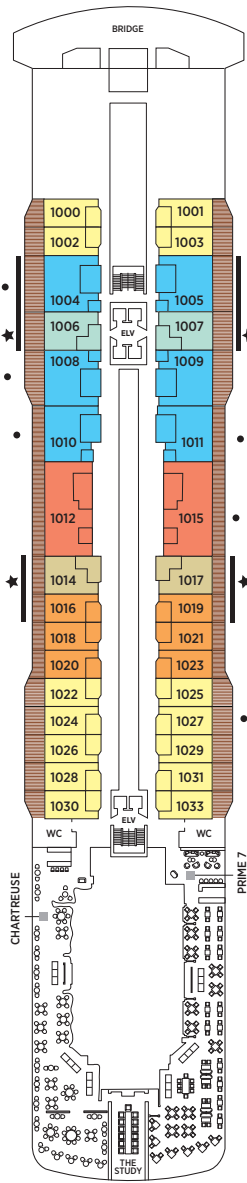

OVERALL LENGTH.735 ft.
 BEAM (WIDTH).102 ft.
 DRAFT23 ft.
 SUITES375
 GUESTS.750
 OFFICERSEuropean
 CREW542 International
 GUEST DECKS.10
 GROSS TONNAGE55,498
 CRUISING SPEED19.5 Knots
 SHIP'S REGISTRYMarshall Islands

 RS	REGENT SUITE	 D	CONCIERGE SUITE
 MS	MASTER SUITE	 E	CONCIERGE SUITE
 GS	GRAND SUITE	 F1	SUPERIOR SUITE
 GN	GRANDEUR SUITE	 F2	SUPERIOR SUITE
 SS	SEVEN SEAS SUITE	 G1	DELUXE VERANDA SUITE
 A	PENTHOUSE SUITE	 G2	DELUXE VERANDA SUITE
 B	PENTHOUSE SUITE	 H	VERANDA SUITE
 C	PENTHOUSE SUITE		

DECK 9

DECK 10

DECK 11

DECK 12

DECK 14

- + 2-bedroom suite accommodates up to 6 guests
- Convertible sofa bed
- ♿ Wheelchair accessible suites 822, 823 and 916 have shower stall instead of bathtub

- Connecting suites
- ★ Bathroom features a glass-enclosed shower instead of bathtub in category A, B, C, G1, G2 and H