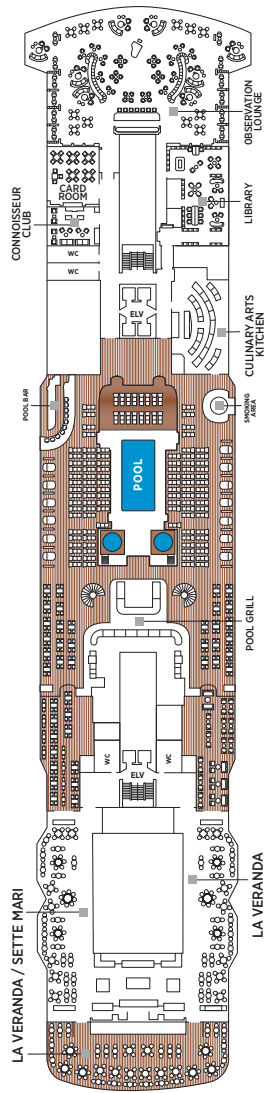

OVERALL LENGTH.735 ft.
 BEAM (WIDTH).102 ft.
 DRAFT23 ft.
 SUITES375
 GUESTS.750
 OFFICERSEuropean
 CREW542 International
 GUEST DECKS.10
 GROSS TONNAGE55,498
 CRUISING SPEED19.5 Knots
 SHIP'S REGISTRYMarshall Islands

 RS	REGENT SUITE	 D	CONCIERGE SUITE
 MS	MASTER SUITE	 E	CONCIERGE SUITE
 GS	GRAND SUITE	 F1	SUPERIOR SUITE
 GN	GRANDEUR SUITE	 F2	SUPERIOR SUITE
 SS	SEVEN SEAS SUITE	 G1	DELUXE VERANDA SUITE
 A	PENTHOUSE SUITE	 G2	DELUXE VERANDA SUITE
 B	PENTHOUSE SUITE	 H	VERANDA SUITE
 C	PENTHOUSE SUITE		

DECK 9

DECK 10

DECK 11

DECK 12

DECK 14

- + 2-bedroom suite accommodates up to 6 guests
- Convertible sofa bed
- ♿ Wheelchair accessible suites 822, 823 and 916 have shower stall instead of bathtub

- Connecting suites
- ★ Bathroom features a glass-enclosed shower instead of bathtub in category A, B, C, G1, G2 and H