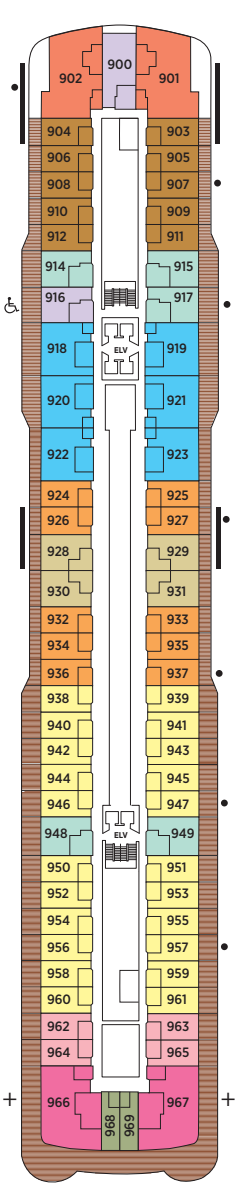

OVERALL LENGTH.735 ft.
 BEAM (WIDTH).102 ft.
 DRAFT23 ft.
 SUITES375
 GUESTS.750
 OFFICERSEuropean
 CREW542 International
 GUEST DECKS.10
 GROSS TONNAGE55,498
 CRUISING SPEED19.5 Knots
 SHIP'S REGISTRYMarshall Islands

 RS	REGENT SUITE	 D	CONCIERGE SUITE
 MS	MASTER SUITE	 E	CONCIERGE SUITE
 GS	GRAND SUITE	 F1	SUPERIOR SUITE
 GN	GRANDEUR SUITE	 F2	SUPERIOR SUITE
 SS	SEVEN SEAS SUITE	 G1	DELUXE VERANDA SUITE
 A	PENTHOUSE SUITE	 G2	DELUXE VERANDA SUITE
 B	PENTHOUSE SUITE	 H	VERANDA SUITE
 C	PENTHOUSE SUITE		

DECK 9

DECK 10

DECK 11

DECK 12

DECK 14

- + 2-bedroom suite accommodates up to 6 guests
- Convertible sofa bed
- ♿ Wheelchair accessible suites 822, 823 and 916 have shower stall instead of bathtub

- Connecting suites
- ★ Bathroom features a glass-enclosed shower instead of bathtub in category A, B, C, G1, G2 and H