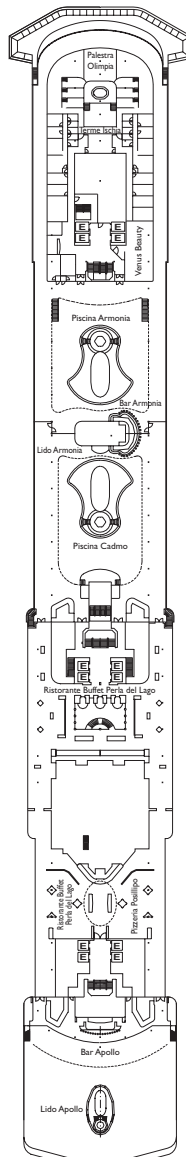

Costa Mediterranea

Inside cabin

Circe, Teseo, Orfeo, Narciso, Prometeo, Pegaso

Outside cabins

Teseo, Circe

Cabins with ocean view balcony

Teseo, Orfeo, Teseo, Orfeo, Narciso, Prometeo, Pegaso

DECK 12
MEDEA

DECK 11
PANDORA

DECK 10
CLEOPATRA

DECK 9
ARMONIA

DECK 8
PEGASO

DECK 7
PROMETEO

Grt: 86.000 t
 Length: 292 m
 Width: 32 m
 Cruising speed: 22 knots
 Max speed: 24 knots

- ▣ cabins with partially restricted view
- single cabins
- X cabins without views
- H cabins for disabled guests
- C interconnecting cabins
- E lift
- 1 upper berth
- single sofa bed