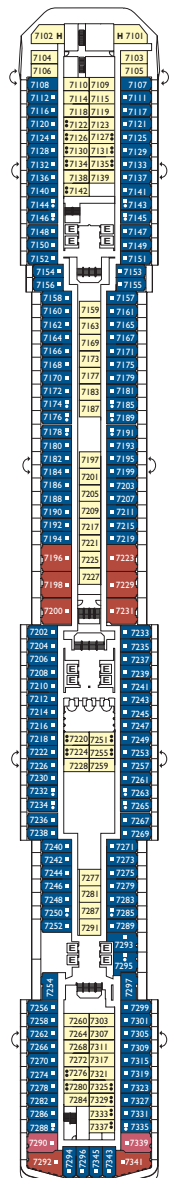

Costa Mediterranea

Inside cabin

Circe, Teseo, Orfeo, Narciso, Prometeo, Pegaso

Outside cabins

Teseo, Circe

Cabins with ocean view balcony

Teseo, Orfeo, Teseo, Orfeo, Narciso, Prometeo, Pegaso

DECK 12
MEDEA

DECK 11
PANDORA

DECK 10
CLEOPATRA

DECK 9
ARMONIA

DECK 8
PEGASO

DECK 7
PROMETEO

Grt: 86.000 t
 Length: 292 m
 Width: 32 m
 Cruising speed: 22 knots
 Max speed: 24 knots

- ▣ cabins with partially restricted view
- single cabins
- X cabins without views
- H cabins for disabled guests
- C interconnecting cabins
- E lift
- 1 upper berth
- single sofa bed

Suites

- Suite with Ocean View Balcony. Teseo, Orfeo, Narciso, Prometeo, Pegaso
- Panorama Suite with Ocean View Balcony. Narciso, Orfeo
- Grans Suite with Ocean View Balcony. Teseo, Narciso, Prometeo, Pegaso

Please note: Double bed is available in all cabin grades.

DECK 6
NARCISO

DECK 5
ORFEO

DECK 4
TESEO

DECK 3
BACCO

DECK 2
TERSICORE

DECK 1
CIRCE