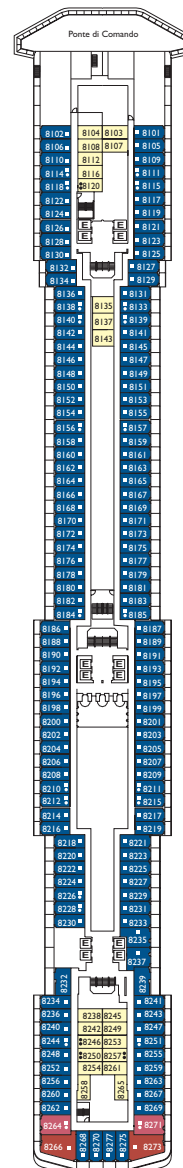

Costa Mediterranea

Inside cabin

Circe, Teseo, Orfeo, Narciso, Prometeo, Pegaso

Outside cabins

Teseo, Circe

Cabins with ocean view balcony

Teseo, Orfeo, Teseo, Orfeo, Narciso, Prometeo, Pegaso

DECK 12
MEDEA

DECK 11
PANDORA

DECK 10
CLEOPATRA

DECK 9
ARMONIA

DECK 8
PEGASO

DECK 7
PROMETEO

Grt: 86.000 t
 Length: 292 m
 Width: 32 m
 Cruising speed: 22 knots
 Max speed: 24 knots

- ▣ cabins with partially restricted view
- single cabins
- X cabins without views
- H cabins for disabled guests
- C interconnecting cabins
- E lift
- 1 upper berth
- single sofa bed

Please note: Double bed is available in all cabin grades.

DECK 6
NARCISO

DECK 5
ORFEO

DECK 4
TESEO

DECK 3
BACCO

DECK 2
TERSICORE

DECK 1
CIRCE