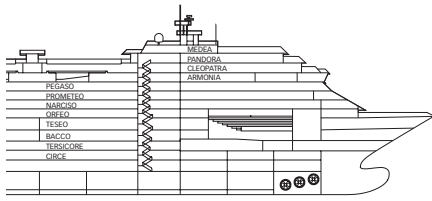

DECK 11
PANDORA

DECK 10
CLEOPATRA

DECK 9
ARMONIA

DECK 8
PEGASO

DECK 7
PROMETEO

Grt: 86.000 t
 Length: 292 m
 Width: 32 m
 Cruising speed: 22 knots
 Max speed: 24 knots

- ▣ cabins with partially restricted view
- single cabins
- X cabins without views
- H cabins for disabled guests
- C interconnecting cabins
- E lift
- 1 upper berth
- single sofa bed