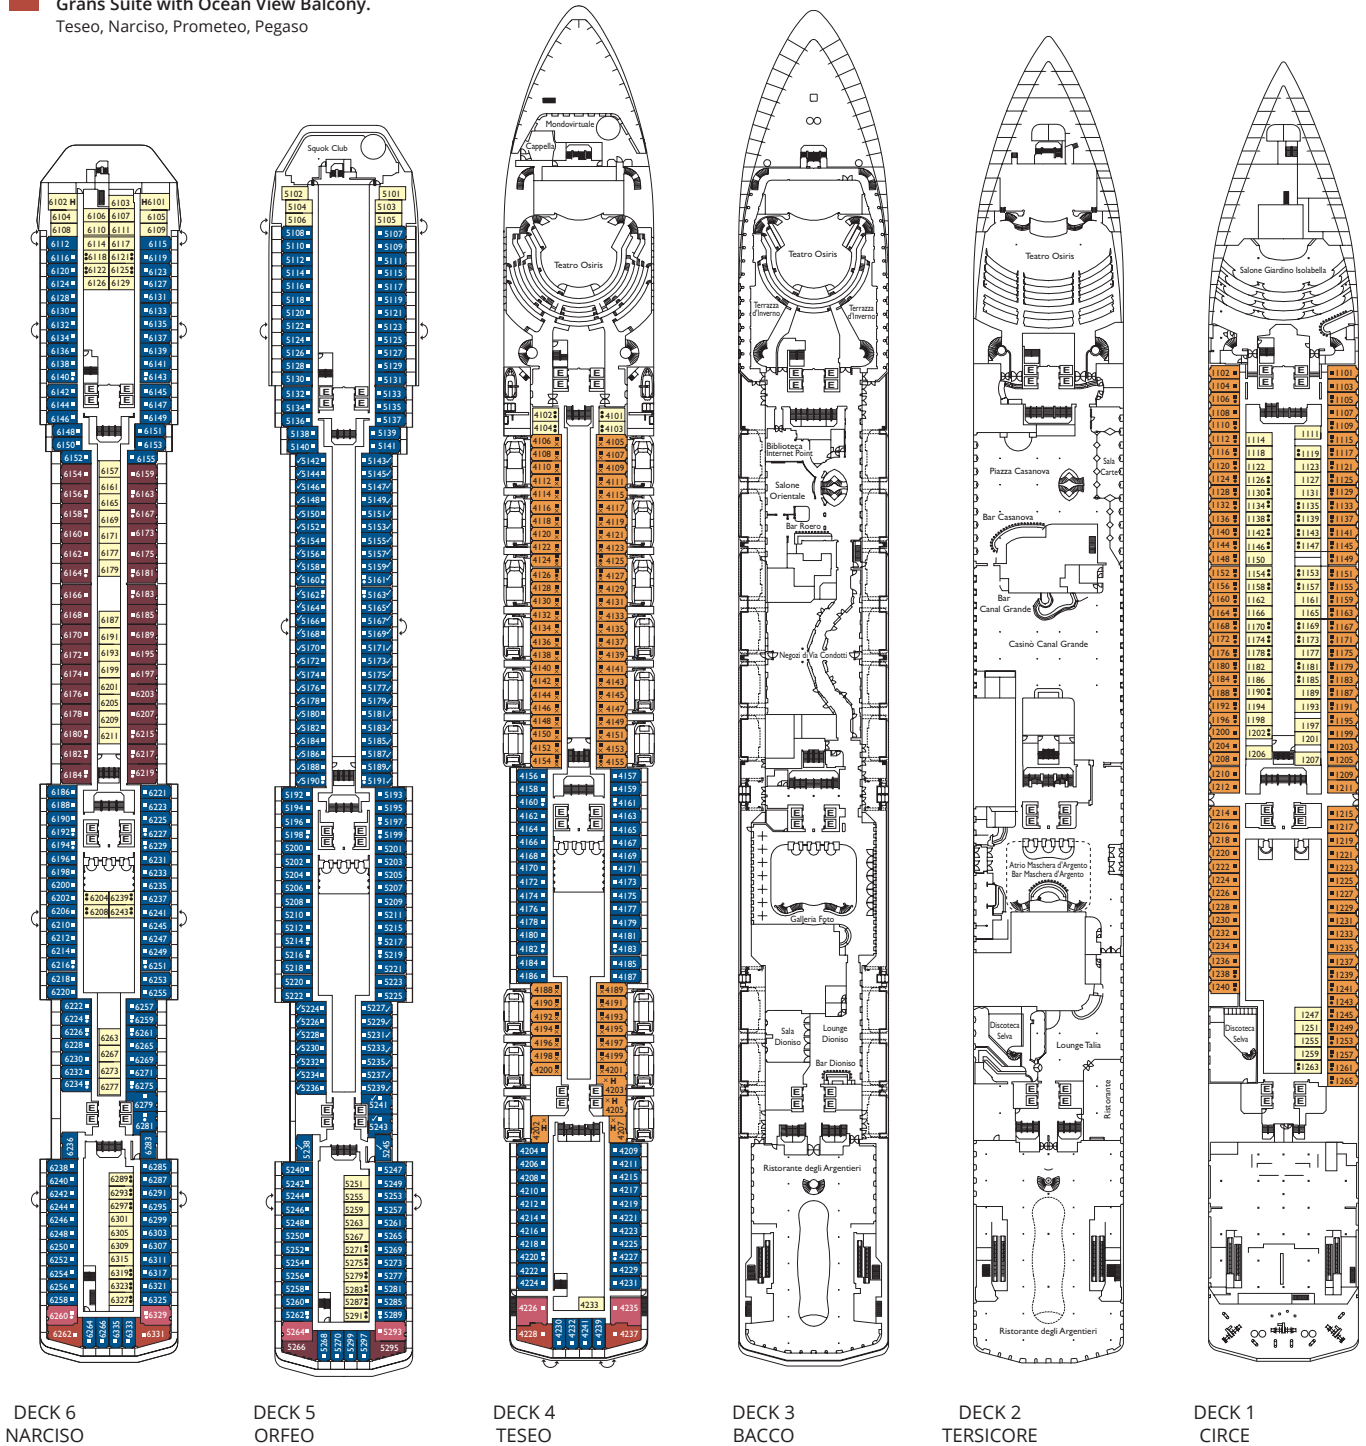

DECK 11
PANDORA

DECK 10
CLEOPATRA

DECK 9
ARMONIA

DECK 8
PEGASO

DECK 7
PROMETEO

Grt: 86.000 t
 Length: 292 m
 Width: 32 m
 Cruising speed: 22 knots
 Max speed: 24 knots

- ▣ cabins with partially restricted view
- single cabins
- X cabins without views
- H cabins for disabled guests
- C interconnecting cabins
- E lift
- 1 upper berth
- single sofa bed

Suites

- Suite with Ocean View Balcony. Teseo, Orfeo, Narciso, Prometeo, Pegaso
- Panorama Suite with Ocean View Balcony. Narciso, Orfeo
- Grans Suite with Ocean View Balcony. Teseo, Narciso, Prometeo, Pegaso

Please note: Double bed is available in all cabin grades.

DECK 6
NARCISO

DECK 5
ORFEO

DECK 4
TESEO

DECK 3
BACCO

DECK 2
TERSICORE

DECK 1
CIRCE