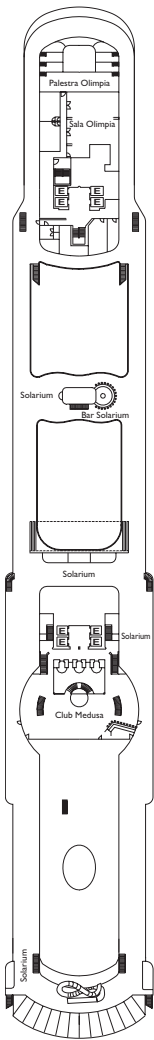

Costa Mediterranea

Inside cabin

Circe, Teseo, Orfeo, Narciso, Prometeo, Pegaso

Outside cabins

Teseo, Circe

Cabins with ocean view balcony

Teseo, Orfeo, Teseo, Orfeo, Narciso, Prometeo, Pegaso

DECK 12
MEDEA

DECK 11
PANDORA

DECK 10
CLEOPATRA

DECK 9
ARMONIA

DECK 8
PEGASO

DECK 7
PROMETEO

Grt: 86.000 t
 Length: 292 m
 Width: 32 m
 Cruising speed: 22 knots
 Max speed: 24 knots

- ▣ cabins with partially restricted view
- single cabins
- X cabins without views
- H cabins for disabled guests
- C interconnecting cabins
- E lift
- 1 upper berth
- single sofa bed