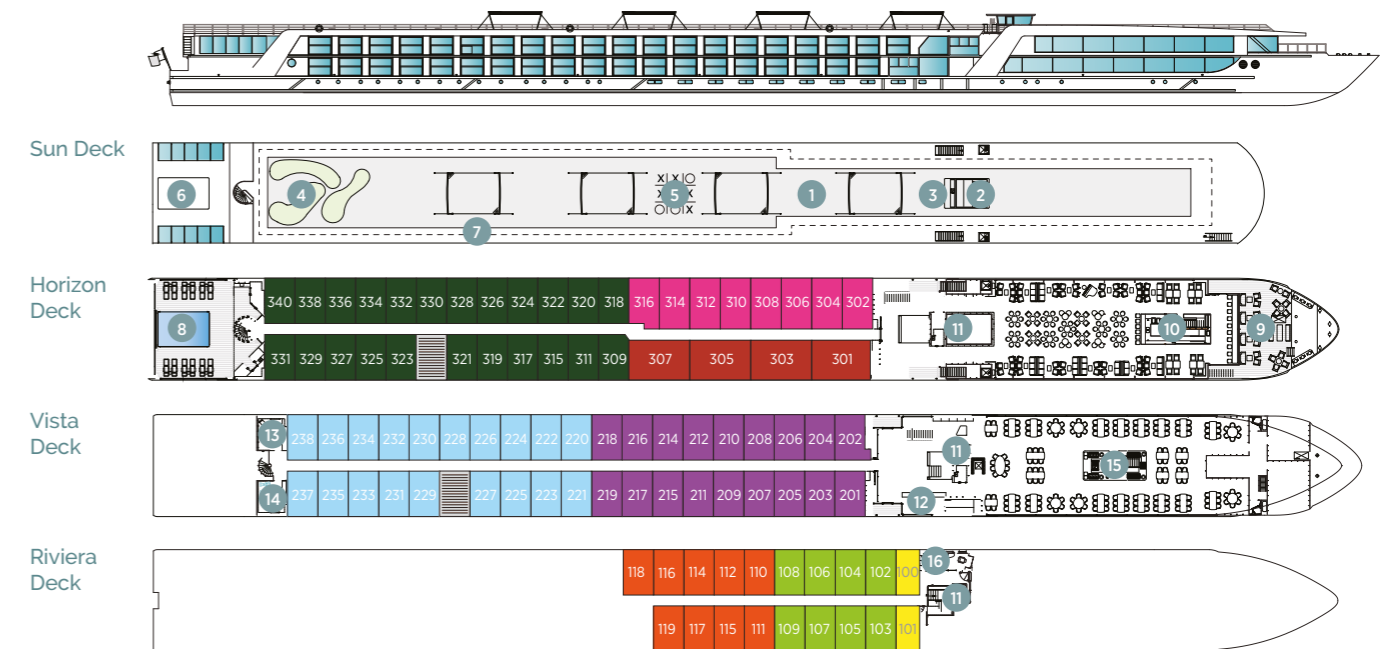

Danube, Rhine, Main & Moselle deck plans

Emerald Sky & Emerald Star

- Built: 2014/15
- Length: 443ft (135m)
- Guests: 180
- Cabins: 91
- Crew Members: 51

Cabin Categories		
Horizon Deck		
	Size ft ² (m ²)	
CAT SA	Owner's One-Bedroom Suite	315ft ² (29.3m ²)
CAT S	Grand Balcony Suite*	210ft ² (19.5m ²)
CAT A	Emerald Panorama Balcony Suite	180ft ² (16.7m ²)
Vista Deck		
	Size ft ² (m ²)	
CAT B	Emerald Panorama Balcony Suite	180ft ² (16.7m ²)
CAT C	Emerald Panorama Balcony Suite	180ft ² (16.7m ²)
Riviera Deck		
	Size ft ² (m ²)	
CAT D	Emerald Stateroom	162ft ² (15m ²)
CAT E	Emerald Stateroom	162ft ² (15m ²)
CAT ES	Emerald Single Stateroom	117ft ² (10.9m ²)

- 1 Sun Deck with Deck Chairs*
- 2 Navigation Bridge
- 3 Sky Barbecue
- 4 Golf Putting Green
- 5 Games Area
- 6 Retractable Glass Roof
- 7 Walking Track
- 8 Daytime Pool & Bar/Evening Cinema
- 9 The Terrace
- 10 Horizon Bar & Lounge
- 11 Lift
- 12 Reception
- 13 Wellness Area
- 14 Fitness Area
- 15 Reflections Restaurant
- 16 Hairdresser