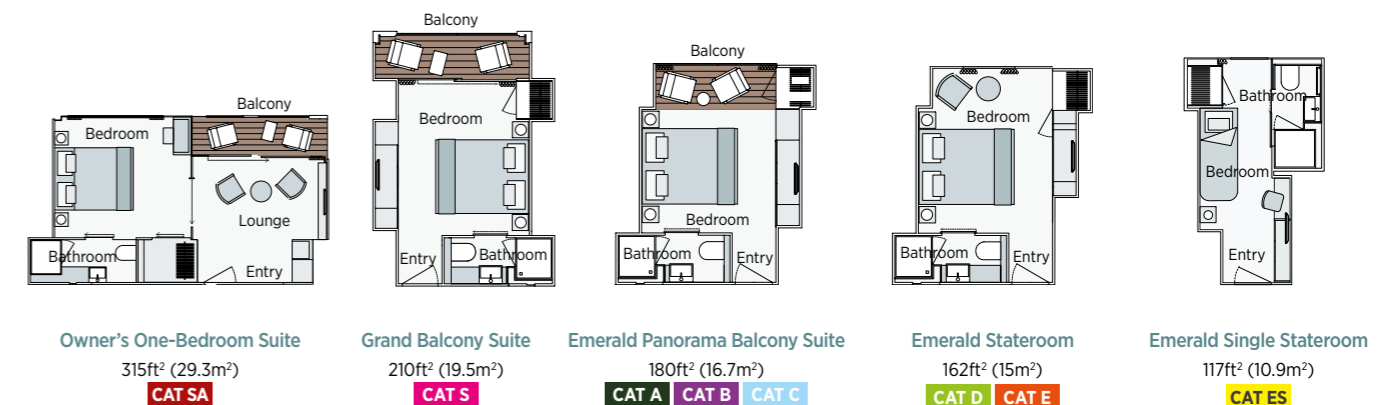

Danube, Rhine, Main & Moselle deck plans

Emerald Sky & Emerald Star

- Built: 2014/15
- Length: 443ft (135m)
- Guests: 180
- Cabins: 91
- Crew Members: 51

Cabin Categories		
Horizon Deck		
	Size ft ² (m ²)	
CAT SA	Owner's One-Bedroom Suite	315ft ² (29.3m ²)
CAT S	Grand Balcony Suite*	210ft ² (19.5m ²)
CAT A	Emerald Panorama Balcony Suite	180ft ² (16.7m ²)
Vista Deck		
	Size ft ² (m ²)	
CAT B	Emerald Panorama Balcony Suite	180ft ² (16.7m ²)
CAT C	Emerald Panorama Balcony Suite	180ft ² (16.7m ²)
Riviera Deck		
	Size ft ² (m ²)	
CAT D	Emerald Stateroom	162ft ² (15m ²)
CAT E	Emerald Stateroom	162ft ² (15m ²)
CAT ES	Emerald Single Stateroom	117ft ² (10.9m ²)

Important Information: On Emerald Sky and Emerald Star, cabin 202 has modified entry, bathroom configuration with personal assistance fittings and has no decked area with table and chairs. The cabin and deck plans, sizes and photographs are an indication only and are subject to variation.