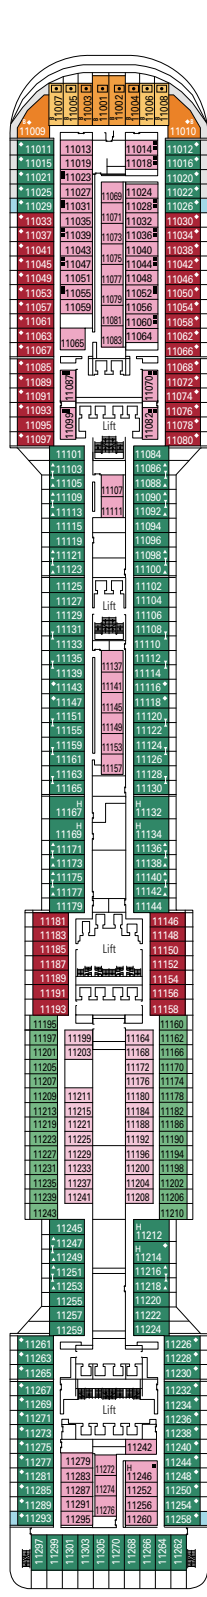

DECK 11
GIADA