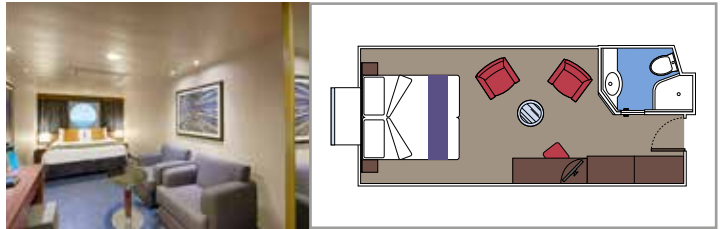

DELUXE OCEAN VIEW

OR2

≈17
8-13
4

› Medium deck location