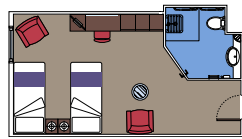

OCEAN VIEW

Available in:

- › **Premium Ocean View (OL1)**
  cabin size 28m²; low deck location (deck 5)