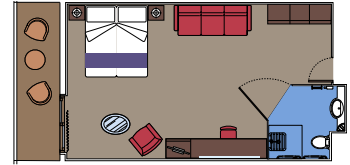

› Low deck location

The images are representative only. Size, layout and furniture may vary (within the same cabin category).

 Cabin size (m²)

 Balcony size (m²)

 Deck location

 Accommodating up to

FACILITIES FOR GUESTS WITH DISABILITIES OR REDUCED MOBILITY

MSC YACHT CLUB DELUXE SUITE FOR GUESTS WITH DISABILITIES OR REDUCED MOBILITY

MSC YACHT CLUB

Available in:

- › **MSC Yacht Club Deluxe Suite (YC1)**
cabin size ≈33m²; balcony size ≈4m²; deck 16

BALCONY

Available in:

- › **Premium Balcony (BL3)**
cabin size ≈26m²; balcony size ≈6m²; high deck location (deck 12)
- › **Premium Balcony (BL2)**
cabin size ≈26m²; balcony size ≈6m²; medium deck location (deck 10-11)
- › **Premium Balcony (BL1)**
cabin size ≈26-36m²; balcony size ≈6-9m²; low deck location (deck 8-9)