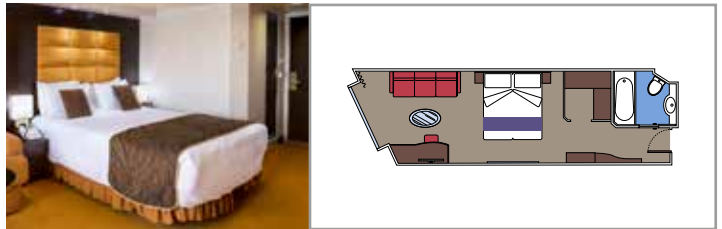

 Cabin size (m²)

 Balcony size (m²)

 Deck location

 Accommodating up to

SUITE AUREA

INCLUDED FACILITIES

- Some Suites have a panoramic sealed window
- Spacious wardrobe
- Sitting area with sofa
- Comfortable double bed or single beds (on request)
- Bathroom with bathtub, vanity area with hairdryer
- Interactive TV, telephone, safe, minibard and air conditioning
- Wifi connection available (for a fee)

GRAND SUITE AUREA

SX

 ≈38-42
  ≈3
  9-11
  4

- > Sitting area with sofa
- > Walk-in wardrobe

PREMIUM SUITE AUREA

SL1

 ≈33
  ≈3
  10
  4

- > Spacious wardrobe

PREMIUM SUITE AUREA WITH SEALED WINDOW

SLS

 ≈25-29
  9-11
  4

- > Sealed panoramic window

DELUXE SUITE AUREA WITH SEALED WINDOW

SRS

 ≈21-24
  9-11
  2

- > Sealed panoramic window

Comfortable double bed or single beds (on request)

Bathroom with shower or bathtub, vanity area with hairdryer

Interactive TV, telephone, safe, minibard and air conditioning

Wifi connection available (for a fee)