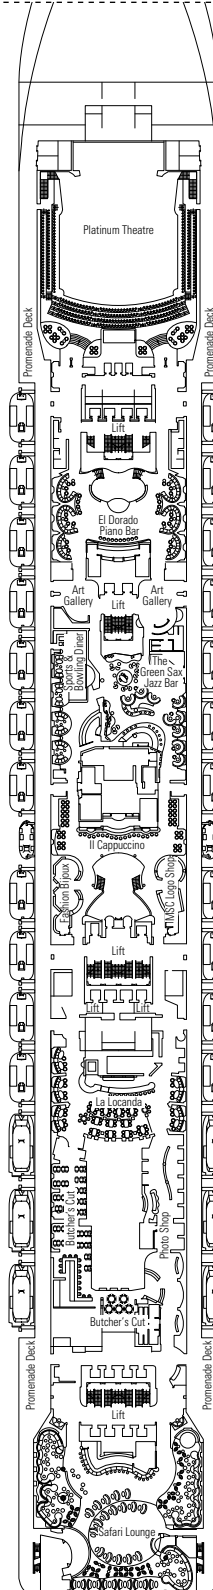

DECK 7
RUBINO