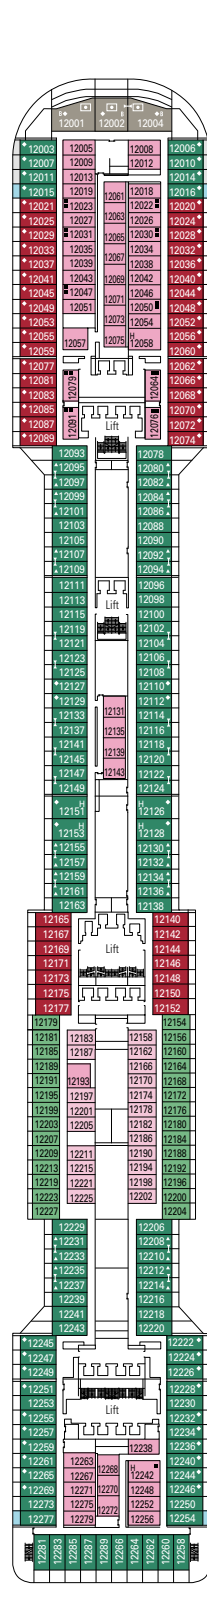

DECK 12
OPALE