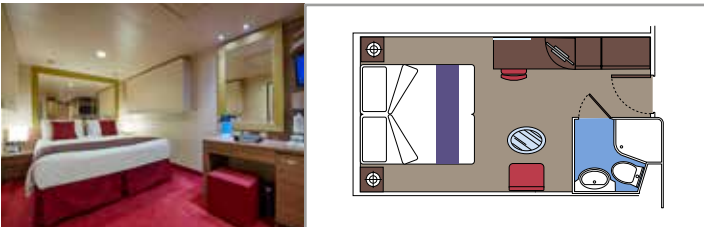

JUNIOR INTERIOR

IM2

≈13
12-13
2

› Medium deck location