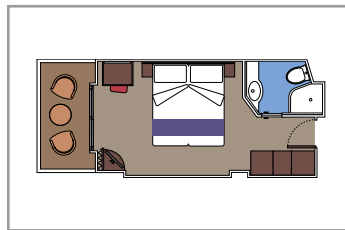

 Cabin size (m²)

 Balcony size (m²)

 Deck location

 Accommodating up to

SUITE AUREA

INCLUDED FACILITIES

- Some Suites have a panoramic sealed window
- Spacious wardrobe
- Sitting area with sofa
- Comfortable double bed or single beds (on request)
- Bathroom with bathtub, vanity area with hairdryer
- Interactive TV, telephone, safe, minibard and air conditioning
- Wifi connection available (for a fee)

 ≈18
  ≈4-12
  10-11
  4

› Medium deck location

PREMIUM BALCONY BL1

 ≈18
  ≈4-12
  8-9
  4

› Low deck location

JUNIOR BALCONY BM2

 ≈14
  ≈3

› Medium deck location
› Deck 12-13
› Accommodating up to 2 people

JUNIOR BALCONY BM1

 ≈14
  ≈3

› Low deck location
› Deck 9-11
› Accommodating up to 2 people

DELUXE BALCONY WITH PARTIAL VIEW BP

 ≈18-19
  ≈4-12
  8-13
  4

› Balcony with partial view

The images are representative only. Size, layout and furniture may vary (within the same cabin category).

 Cabin size (m²)

 Balcony size (m²)

 Deck location

 Accommodating up to

OCEAN VIEW

INCLUDED FACILITIES

- Window with sea view
- Relaxing armchair
- Comfortable double bed or single beds (on request)
- Bathroom with shower, vanity area with hairdryer
- Interactive TV, telephone, safe, minibard and air conditioning
- Wifi connection available (for a fee)