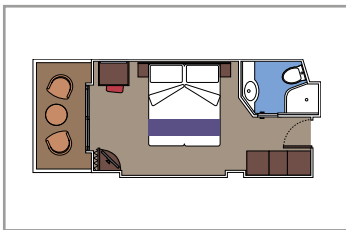

 Cabin size (m²)

 Balcony size (m²)

 Deck location

 Accommodating up to

SUITE AUREA

INCLUDED FACILITIES

- Some Suites have a panoramic sealed window
- Spacious wardrobe
- Sitting area with sofa
- Comfortable double bed or single beds (on request)
- Bathroom with bathtub, vanity area with hairdryer
- Interactive TV, telephone, safe, minibard and air conditioning
- Wifi connection available (for a fee)

 ≈18
  ≈4-12
  10-11
  4

› Medium deck location

PREMIUM BALCONY BL1

 ≈18
  ≈4-12
  8-9
  4

› Low deck location

JUNIOR BALCONY BM2

 ≈14
  ≈3

› Medium deck location
› Deck 12-13
› Accommodating up to 2 people

JUNIOR BALCONY BM1

 ≈14
  ≈3

› Low deck location
› Deck 9-11
› Accommodating up to 2 people

DELUXE BALCONY WITH PARTIAL VIEW BP

 ≈18-19
  ≈4-12
  8-13
  4

› Balcony with partial view

The images are representative only. Size, layout and furniture may vary (within the same cabin category).

 Cabin size (m²)

 Balcony size (m²)

 Deck location

 Accommodating up to

OCEAN VIEW

INCLUDED FACILITIES

- Window with sea view
- Relaxing armchair
- Comfortable double bed or single beds (on request)
- Bathroom with shower, vanity area with hairdryer
- Interactive TV, telephone, safe, minibard and air conditioning
- Wifi connection available (for a fee)