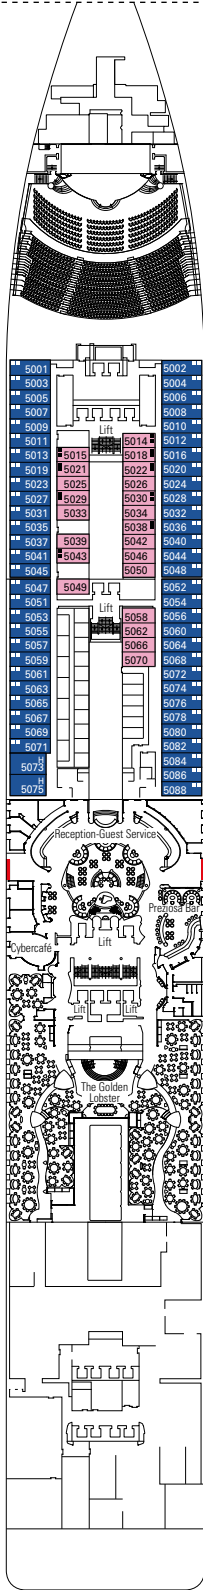

DECK 5
CORALLO