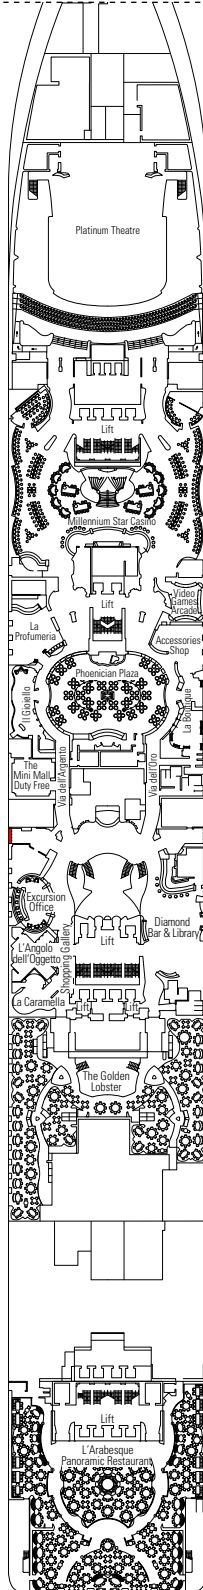

DECK 6
DIAMANTE