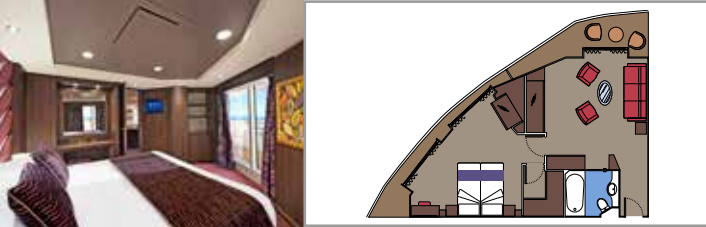

CONCIERGE AREA

INCLUDED FACILITIES

- Luxury Suites with premium interiors
- Some Suites have panoramic sealed windows
- Spacious wardrobe
- Sitting area with sofa or separate living area
- Comfortable double bed or single beds (on request)
- Bathroom with bathtub and/or shower, vanity area with hairdryer
- Interactive TV, telephone, safe, minibar and air conditioning
- Wifi connection included

MSC YACHT CLUB GRAND SUITE YCP

 ≈26
  ≈6
  15-16
  3

- › Sitting area with sofa
- › Spacious wardrobe

MSC YACHT CLUB DELUXE SUITE YC1

 ≈22
  ≈6
  15-16
  4

- › Sitting area with sofa
- › Spacious wardrobe

The images are representative only. Size, layout and furniture may vary (within the same cabin category).

 Cabin size (m²)

 Balcony size (m²)

 Deck location

 Accommodating up to

SUITE AUREA

INCLUDED FACILITIES

- Some Suites have a panoramic sealed window
- Spacious wardrobe
- Sitting area with sofa
- Comfortable double bed or single beds (on request)
- Bathroom with bathtub, vanity area with hairdryer
- Interactive TV, telephone, safe, minibard and air conditioning
- Wifi connection available (for a fee)

GRAND SUITE AUREA

SX

 ≈38-42
  ≈3
  9-11
  4

- > Sitting area with sofa
- > Walk-in wardrobe

PREMIUM SUITE AUREA

SL1

 ≈33
  ≈3
  10
  4

- > Spacious wardrobe