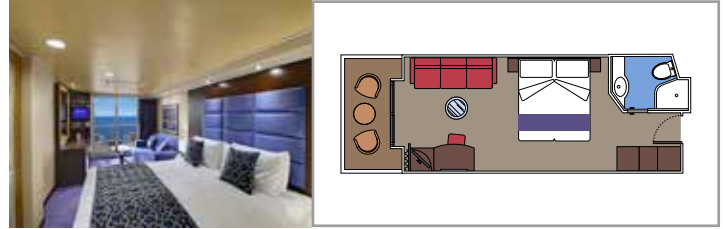

 Cabin size (m²)

 Balcony size (m²)

 Deck location

 Accommodating up to

SUITE AUREA

INCLUDED FACILITIES

- Some Suites have a panoramic sealed window
- Spacious wardrobe
- Sitting area with sofa
- Comfortable double bed or single beds (on request)
- Bathroom with bathtub, vanity area with hairdryer
- Interactive TV, telephone, safe, minibard and air conditioning
- Wifi connection available (for a fee)

Comfortable double bed or single beds (on request)

Bathroom with shower or bathtub, vanity area with hairdryer

Interactive TV, telephone, safe, minibard and air conditioning

Wifi connection available (for a fee)

BALCONY AUREA BA

 ≈18-19
  ≈4-7
  9-13
  4

› Best ship position

PREMIUM BALCONY BL3

 ≈18
  ≈4-12
  12-13
  4

› High deck location
› Some cabins have metal balustrade or half glass half metal balustrade

PREMIUM BALCONY BL2

 Cabin size (m²)

 Balcony size (m²)

 Deck location

 Accommodating up to

OCEAN VIEW

INCLUDED FACILITIES

- Window with sea view
- Relaxing armchair
- Comfortable double bed or single beds (on request)
- Bathroom with shower, vanity area with hairdryer
- Interactive TV, telephone, safe, minibard and air conditioning
- Wifi connection available (for a fee)