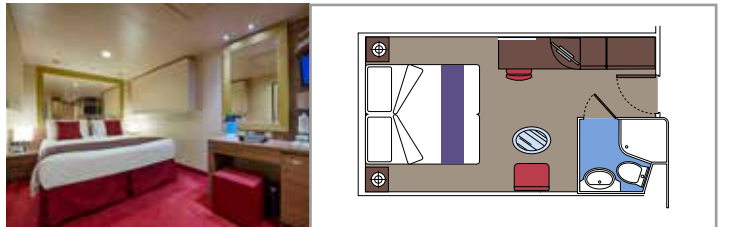

JUNIOR INTERIOR

IM1

≈13
8-11
2

› Low deck location

The images are representative only. Size, layout and furniture may vary (within the same cabin category).

Cabin size (m²)

Balcony size (m²)

Deck location

Accommodating up to