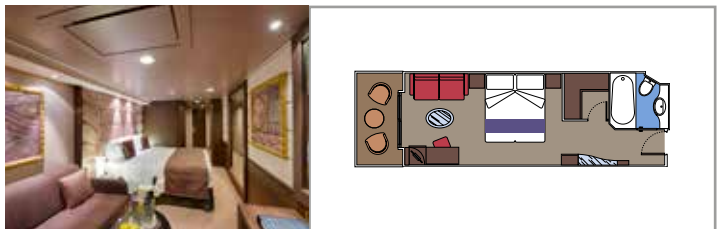

MSC YACHT CLUB GRAND SUITE YCP

 ≈26
  ≈6
  15-16
  3

- › Sitting area with sofa
- › Spacious wardrobe

MSC YACHT CLUB DELUXE SUITE YC1

 ≈22
  ≈6
  15-16
  4

- › Sitting area with sofa
- › Spacious wardrobe

The images are representative only. Size, layout and furniture may vary (within the same cabin category).

 Cabin size (m²)

 Balcony size (m²)

 Deck location

 Accommodating up to

SUITE AUREA

INCLUDED FACILITIES

- Some Suites have a panoramic sealed window
- Spacious wardrobe
- Sitting area with sofa
- Comfortable double bed or single beds (on request)
- Bathroom with bathtub, vanity area with hairdryer
- Interactive TV, telephone, safe, minibard and air conditioning
- Wifi connection available (for a fee)

GRAND SUITE AUREA

SX

 ≈38-42
  ≈3
  9-11
  4

- > Sitting area with sofa
- > Walk-in wardrobe

PREMIUM SUITE AUREA

SL1

 ≈33
  ≈3
  10
  4

- > Spacious wardrobe

Comfortable double bed or single beds (on request)

Bathroom with shower or bathtub, vanity area with hairdryer

Interactive TV, telephone, safe, minibard and air conditioning

Wifi connection available (for a fee)