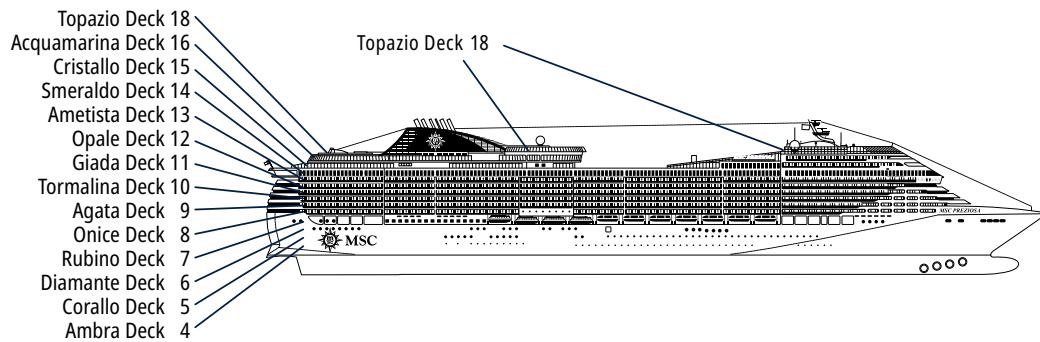

TECHNICAL CHARACTERISTICS OF THE SHIP

GALAXY LOUNGE

TECHNICAL CHARACTERISTICS OF THE SHIP	
GROSS TONNAGE	139.072 tons
LENGTH / BEAM / HEIGHT	333,30 m / 37,92 m / 67,69 m
SURFACE AREA	450.000 m ² , incl. 27.000 m ² public area
DECKS	18, included 14 for guests
LIFTS	26, included 17 for guests (2 panoramic and 1 for the MSC Yacht Club)
VOLTAGE (IN CABIN)	110/220 volts
MAXIMUM SPEED	24,21 knots
STABILISERS	Stabilised with 2 fins
NUMBER OF PASSENGERS	4.345
NUMBER OF CABINS	1.751, included 45 for guests with disabilities or reduced mobility
CREW MEMBERS	Approx. 1.388
POOLS	4, included 1 with sliding roof and 1 for the MSC Yacht Club
WHIRLPOOLS	12 whirlpool baths
ENVIRONMENTAL TECHNOLOGY	AWT-Advanced Water Treatment, Energy Saving & Monitoring System