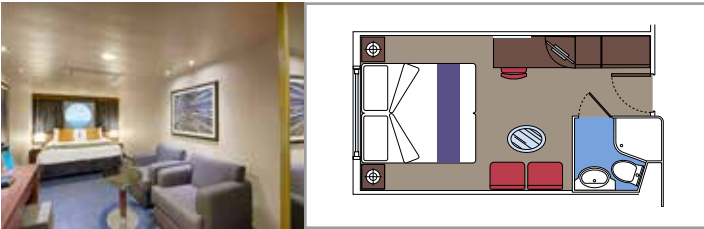

OCEAN VIEW

INCLUDED FACILITIES

- Window with sea view
- Relaxing armchair
- Comfortable double bed or single beds (on request)
- Bathroom with shower, vanity area with hairdryer
- Interactive TV, telephone, safe, minibard and air conditioning
- Wifi connection available (for a fee)

PREMIUM OCEAN VIEW

OL1

≈20
5
4

› Low deck location