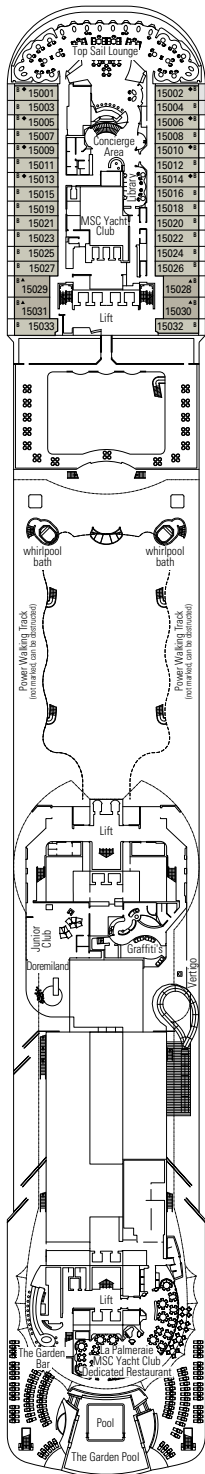

DECK 15
CRISTALLO