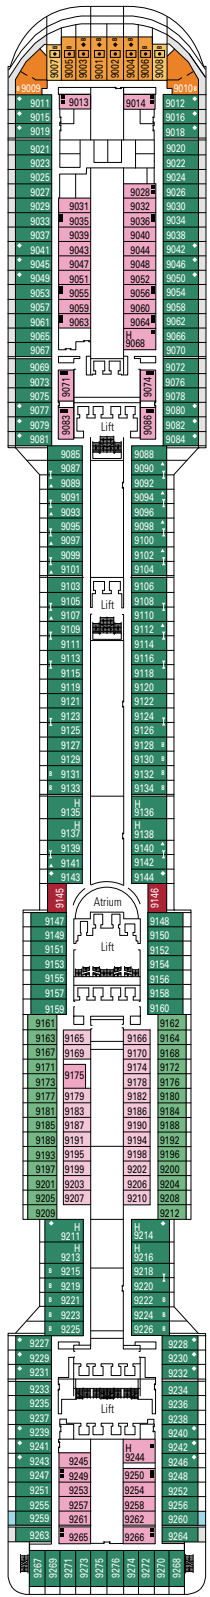

DECK 9
AGATA