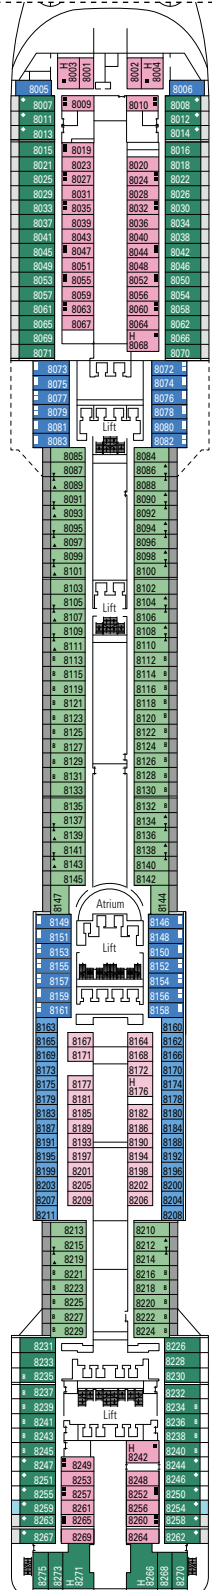

DECK 8
ONICE