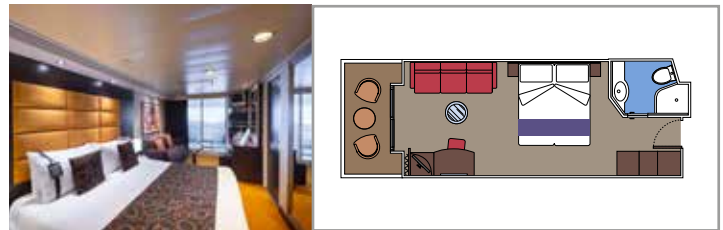

 Cabin size (m²)

 Balcony size (m²)

 Deck location

 Accommodating up to

SUITE AUREA

INCLUDED FACILITIES

- Some Suites have a panoramic sealed window
- Spacious wardrobe
- Sitting area with sofa
- Comfortable double bed or single beds (on request)
- Bathroom with bathtub, vanity area with hairdryer
- Interactive TV, telephone, safe, minibard and air conditioning
- Wifi connection available (for a fee)

Comfortable double bed or single beds (on request)

Bathroom with shower or bathtub, vanity area with hairdryer

Interactive TV, telephone, safe, minibard and air conditioning

Wifi connection available (for a fee)

JUNIOR BALCONY BM1

 ≈14
  ≈3

› Low deck location
› Deck 9-11
› Accommodating up to 2 people

DELUXE BALCONY WITH PARTIAL VIEW BP

 ≈18-19
  ≈4-12
  8-13
  4

› Balcony with partial view

The images are representative only. Size, layout and furniture may vary (within the same cabin category).

 Cabin size (m²)

 Balcony size (m²)

 Deck location

 Accommodating up to

OCEAN VIEW

INCLUDED FACILITIES

- Window with sea view
- Relaxing armchair
- Comfortable double bed or single beds (on request)
- Bathroom with shower, vanity area with hairdryer
- Interactive TV, telephone, safe, minibard and air conditioning
- Wifi connection available (for a fee)