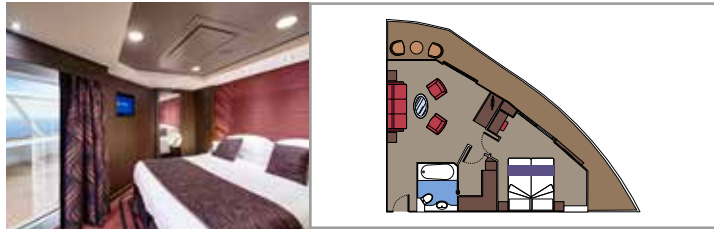

INCLUDED FACILITIES

- Luxury Suites with premium interiors
- Some Suites have panoramic sealed windows
- Spacious wardrobe
- Sitting area with sofa or separate living area
- Comfortable double bed or single beds (on request)
- Bathroom with bathtub and/or shower, vanity area with hairdryer
- Interactive TV, telephone, safe, minibar and air conditioning
- Wifi connection included

MSC YACHT CLUB ROYAL SUITE YC3

≈36
≈16
16
4

- › Balcony with dining table
- › Separate living area and dining room
- › Walk-in wardrobe