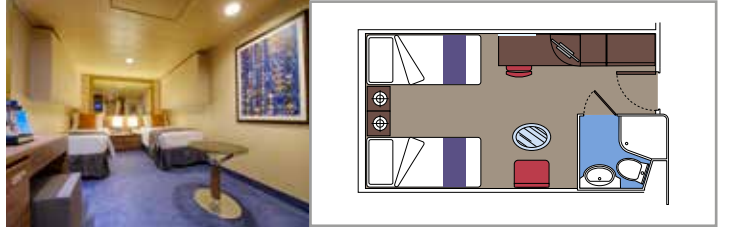

 Cabin size (m²)

 Balcony size (m²)

 Deck location

 Accommodating up to

SUITE AUREA

INCLUDED FACILITIES

- Some Suites have a panoramic sealed window
- Spacious wardrobe
- Sitting area with sofa
- Comfortable double bed or single beds (on request)
- Bathroom with bathtub, vanity area with hairdryer
- Interactive TV, telephone, safe, minibard and air conditioning
- Wifi connection available (for a fee)

Comfortable double bed or single beds (on request)

Bathroom with shower or bathtub, vanity area with hairdryer

Interactive TV, telephone, safe, minibard and air conditioning

Wifi connection available (for a fee)

 Accommodating up to

INTERIOR

INCLUDED FACILITIES

Comfortable double bed or single beds (on request)

Bathroom with shower, vanity area with hairdryer

Interactive TV, telephone, safe, minibard and air conditioning

Wifi connection available (for a fee)

DELUXE INTERIOR

IR2

 ≈16
  11-13
  4

› Medium deck location

DELUXE INTERIOR

IR1

 ≈16
  5-10
  4