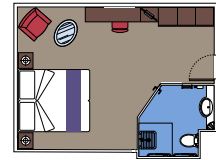

 Cabin size (m²)

 Balcony size (m²)

 Deck location

 Accommodating up to

SUITE AUREA

INCLUDED FACILITIES

- Some Suites have a panoramic sealed window
- Spacious wardrobe
- Sitting area with sofa
- Comfortable double bed or single beds (on request)
- Bathroom with bathtub, vanity area with hairdryer
- Interactive TV, telephone, safe, minibard and air conditioning
- Wifi connection available (for a fee)

MSC YACHT CLUB DELUXE SUITE FOR GUESTS WITH DISABILITIES OR REDUCED MOBILITY

MSC YACHT CLUB

Available in:

- › **MSC Yacht Club Deluxe Suite (YC1)**
cabin size ≈33m²; balcony size ≈4m²; deck 16

BALCONY

Available in:

- › **Premium Balcony (BL3)**
cabin size ≈26m²; balcony size ≈6m²; high deck location (deck 12)
- › **Premium Balcony (BL2)**
cabin size ≈26m²; balcony size ≈6m²; medium deck location (deck 10-11)
- › **Premium Balcony (BL1)**
cabin size ≈26-36m²; balcony size ≈6-9m²; low deck location (deck 8-9)

OCEAN VIEW

Available in:

- › **Premium Ocean View (OL1)**
cabin size 28m²; low deck location (deck 5)

INTERIOR

Available in:

- › **Deluxe Interior (IR2)**
cabin size 24m²; medium deck location (deck 11-12)
- › **Deluxe Interior (IR1)**
cabin size 24m²; low deck location (deck 8-10)
- › **Junior Interior (IM1)**
cabin size 21m²; low deck location (deck 8-10)