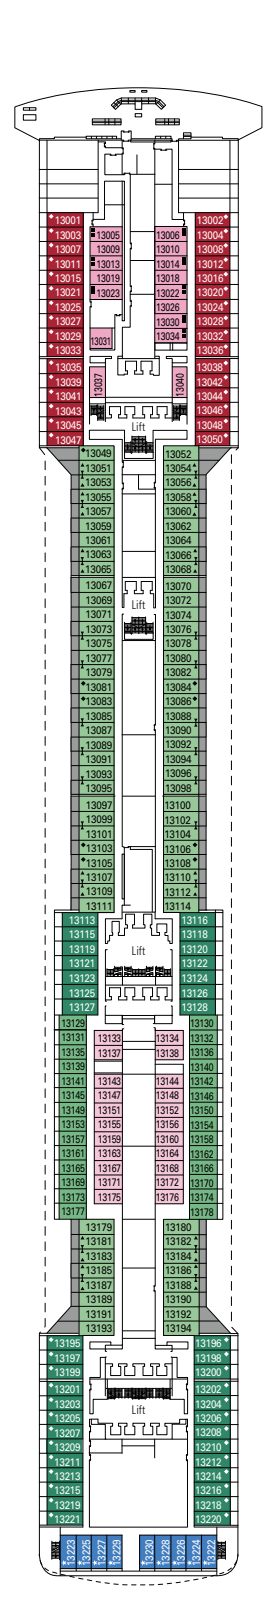

DECK 13
AMETISTA