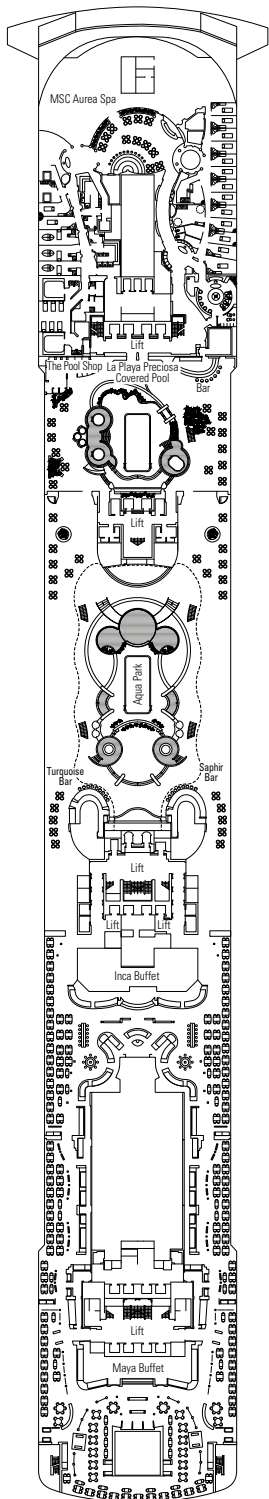

DECK 14
SMERALDO