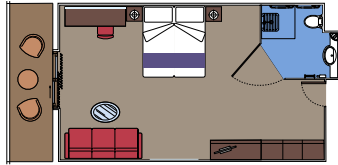

MSC YACHT CLUB

Available in:

- › **MSC Yacht Club Deluxe Suite (YC1)**
  cabin size ≈33m²; balcony size ≈4m²; deck 16