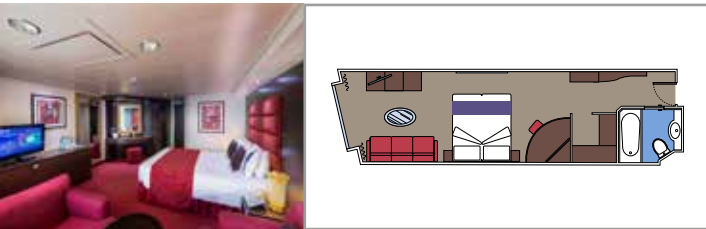

PREMIUM SUITE AUREA WITH SEALED WINDOW

SLS

≈25-29
9-11
4

- > Sealed panoramic window