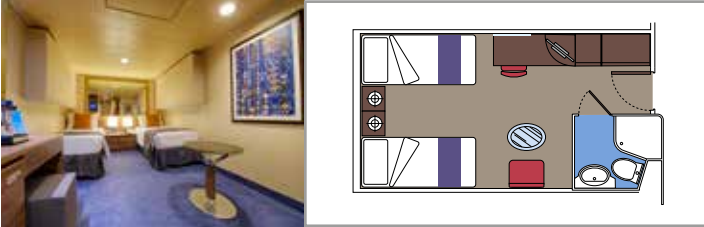

INTERIOR

INCLUDED FACILITIES

Comfortable double bed or single beds (on request)

Bathroom with shower, vanity area with hairdryer

Interactive TV, telephone, safe, minibard and air conditioning

Wifi connection available (for a fee)

DELUXE INTERIOR

IR2

≈16
11-13
4

› Medium deck location