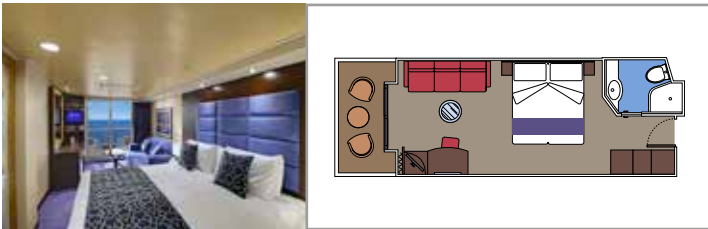

PREMIUM BALCONY BL2

≈18
≈4-12
10-11
4

› Medium deck location