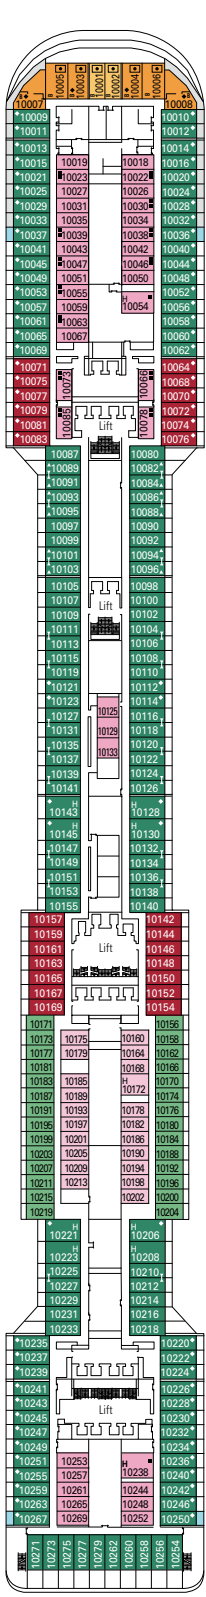

DECK 10
TORMALINA