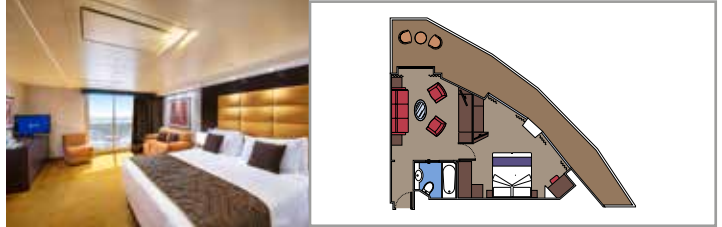

MSC YACHT CLUB GRAND SUITE YCP

 ≈26
  ≈6
  15-16
  3

- › Sitting area with sofa
- › Spacious wardrobe

MSC YACHT CLUB DELUXE SUITE YC1

 ≈22
  ≈6
  15-16
  4

- › Sitting area with sofa
- › Spacious wardrobe

The images are representative only. Size, layout and furniture may vary (within the same cabin category).

 Cabin size (m²)

 Balcony size (m²)

 Deck location

 Accommodating up to

SUITE AUREA

INCLUDED FACILITIES

- Some Suites have a panoramic sealed window
- Spacious wardrobe
- Sitting area with sofa
- Comfortable double bed or single beds (on request)
- Bathroom with bathtub, vanity area with hairdryer
- Interactive TV, telephone, safe, minibard and air conditioning
- Wifi connection available (for a fee)

GRAND SUITE AUREA

SX

 ≈38-42
  ≈3
  9-11
  4

- > Sitting area with sofa
- > Walk-in wardrobe

PREMIUM SUITE AUREA

SL1

 ≈33
  ≈3
  10
  4

- > Spacious wardrobe

PREMIUM SUITE AUREA WITH SEALED WINDOW

SLS

 ≈25-29
  9-11
  4

- > Sealed panoramic window

DELUXE SUITE AUREA WITH SEALED WINDOW

SRS

 ≈21-24
  9-11
  2

- > Sealed panoramic window