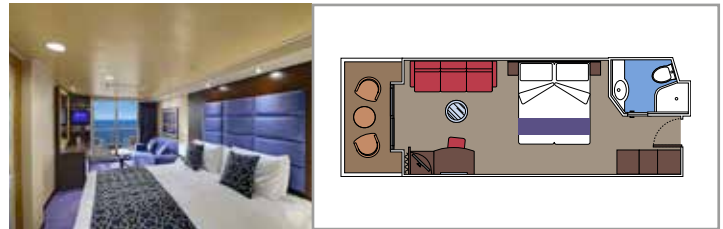

PREMIUM BALCONY BL1

≈18
≈4-12
8-9
4

› Low deck location