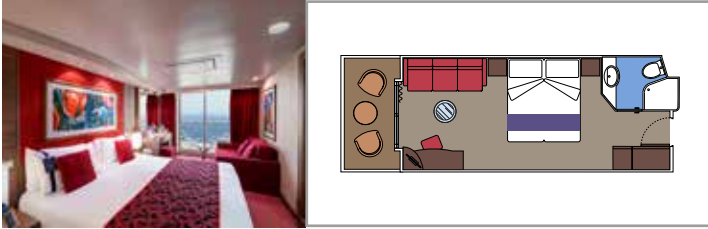

BALCONY

INCLUDED FACILITIES

Sitting area with sofa

Comfortable double bed or single beds (on request)

Bathroom with shower or bathtub, vanity area with hairdryer

Interactive TV, telephone, safe, minibard and air conditioning

Wifi connection available (for a fee)

BALCONY AUREA BA

≈18-19
≈4-7
9-13
4

› Best ship position