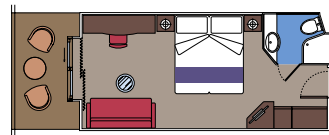

779 Balcony

775 Cabins (from ≈ 14 to 18 m²) with balcony (≈ 4 m²). Including 126 Cabins consisting in two connecting balcony cabins that can accommodate up to 5 people. Only available with Fantastica Experience.

4 Cabins (≈ 27 m²) for guests with disabilities or reduced mobility with balcony (from ≈ 5 to 12 m²). Single beds.

This kind of accommodation is available with Bella, Fantastica and Aurea Experiences.