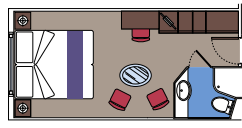

75 Ocean View

73 Cabins with porthole (from ≈ 14 to 16 m²). Double bed can be converted into two single beds.

2 Cabins for guests with disabilities or reduced mobility (≈ 17,5 m²). Single beds.

This kind of accommodation is only available with Fantastica Experience.