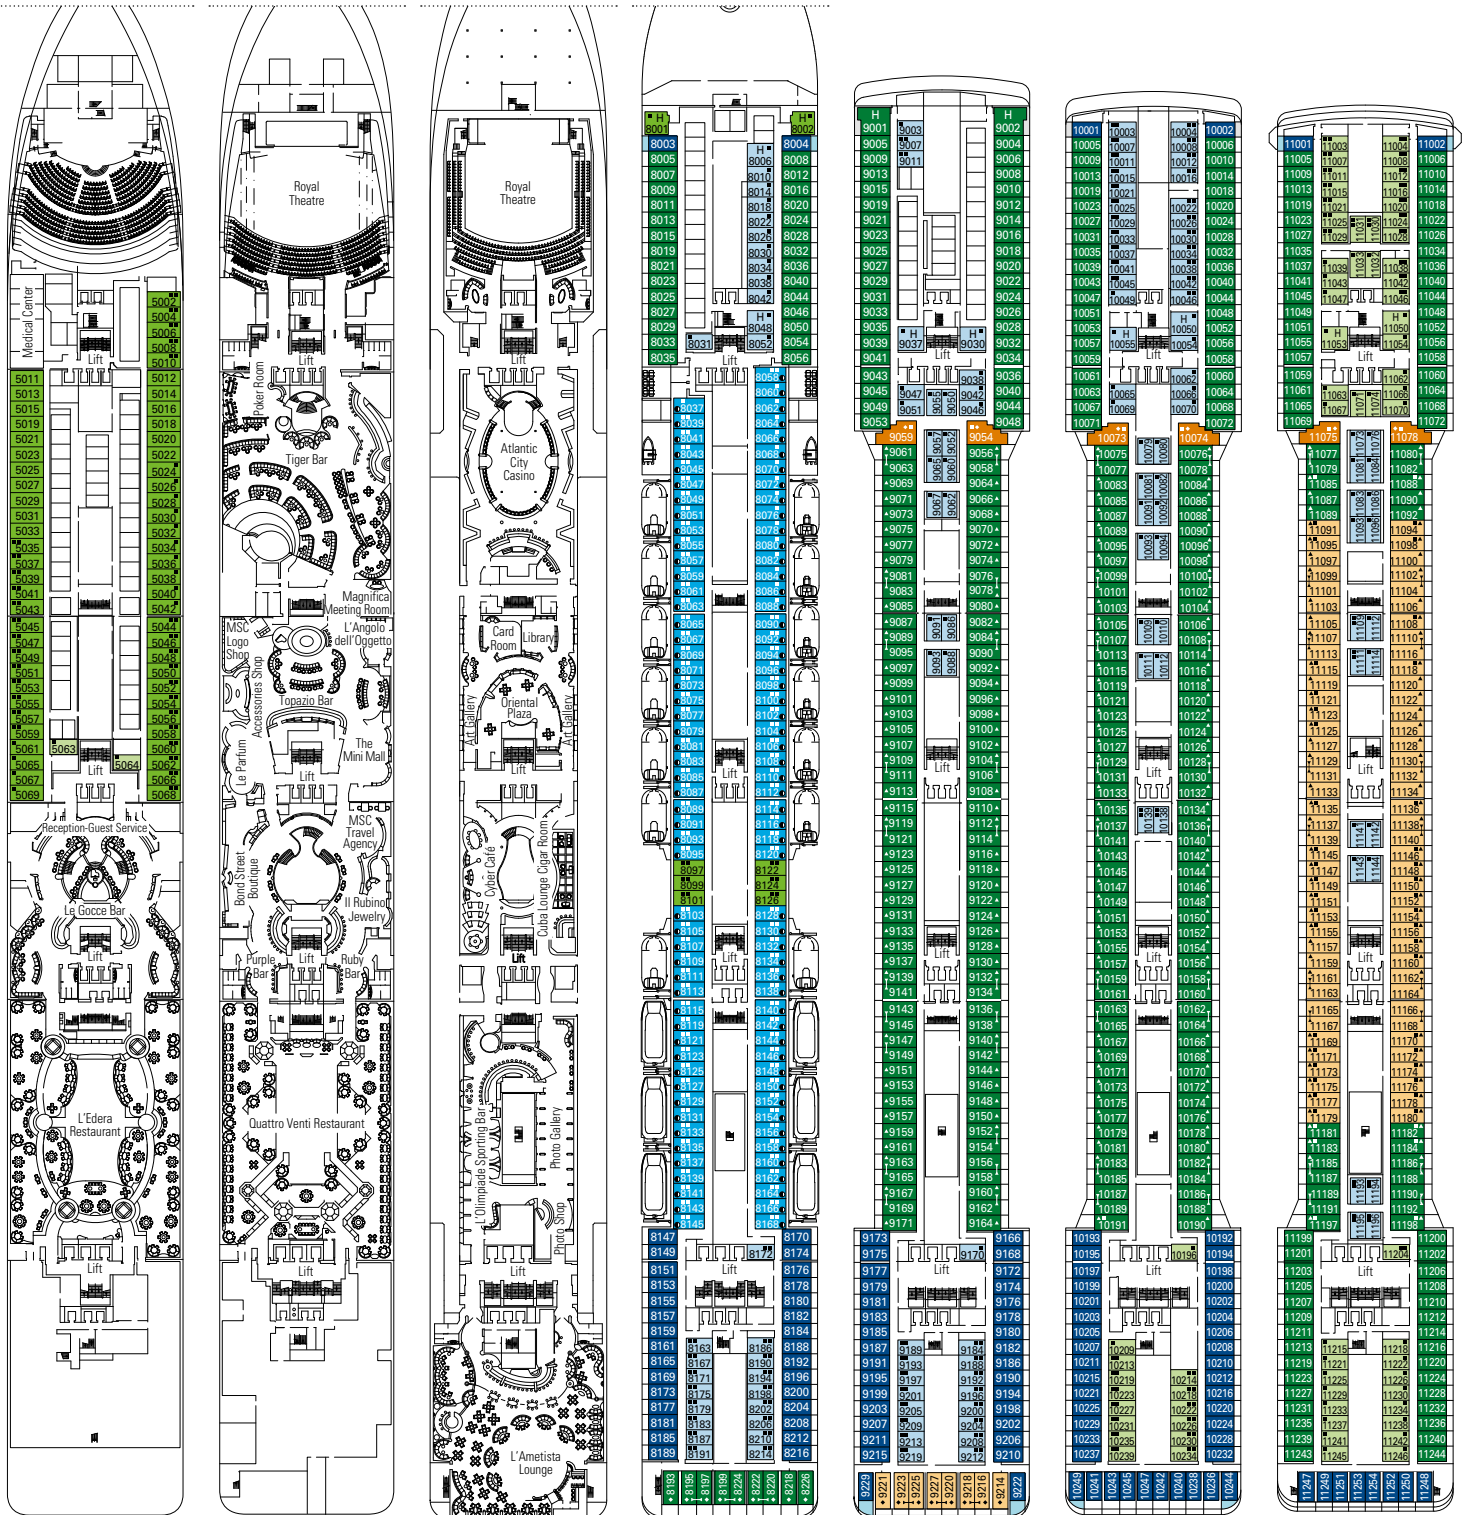

LA GROTTA AZZURRA

DECK 5
SORRENTO

DECK 6
PORTOFINO

DECK 7
AMALFI

DECK 8
CAMOGLI

DECK 9
PANAREA

DECK 10
RICCIONE

DECK 11
ISCHIA