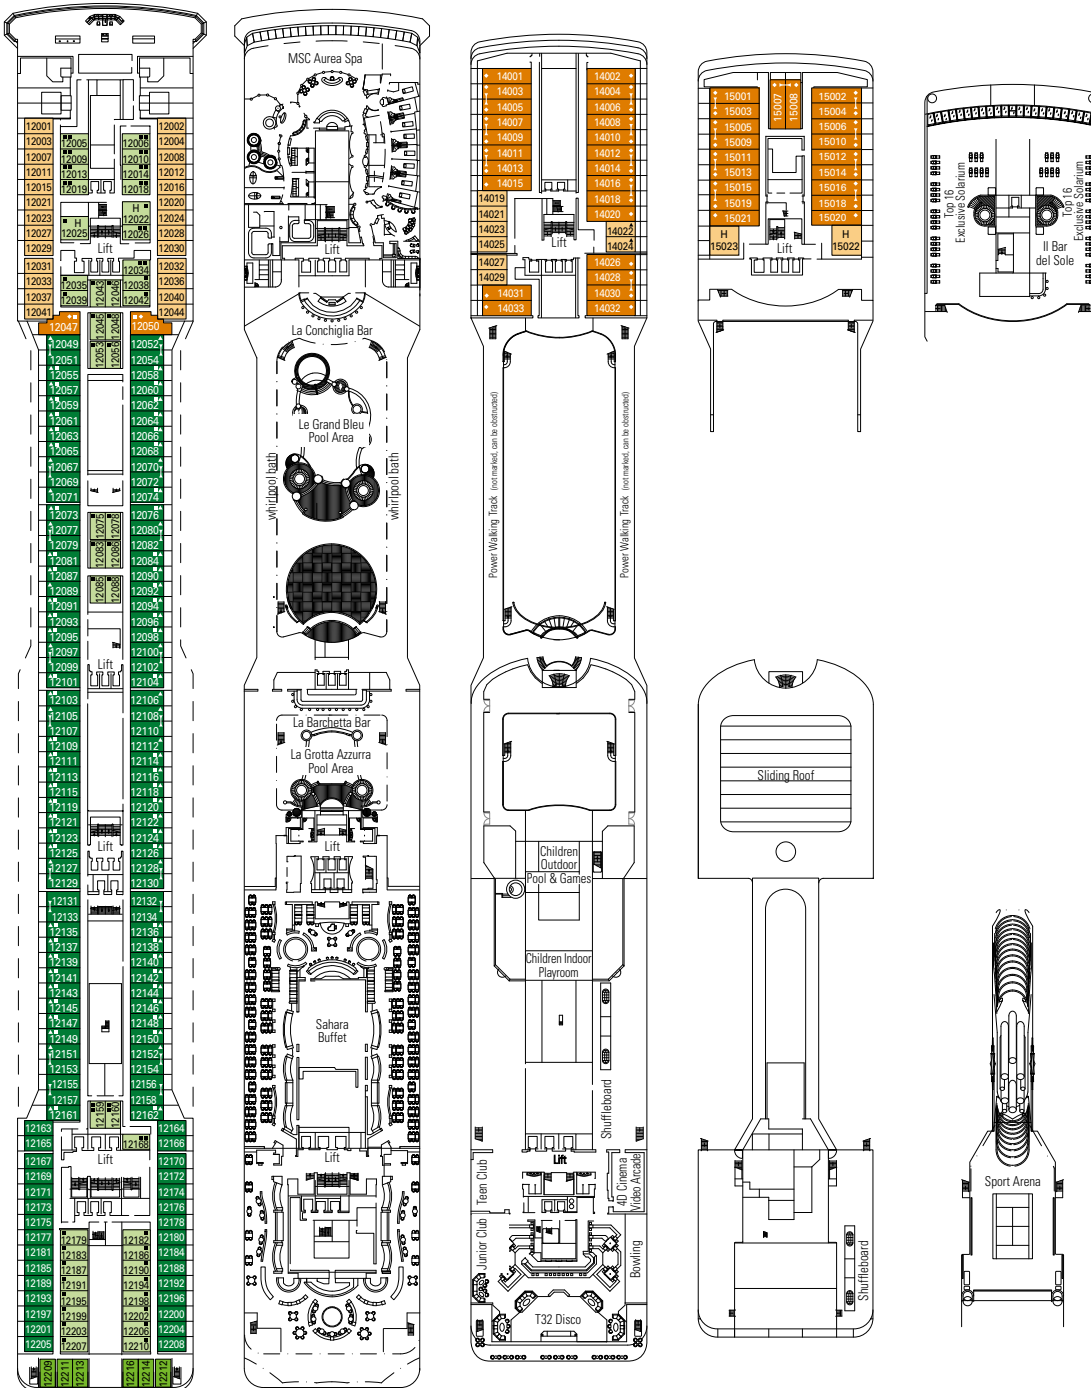

LEGEND

- ▲ Sofa bed
- Double sofa bed
- 3rd bed is a pullman bed
- 3rd and 4th beds are pullman beds
- ↔ Connecting Cabins
- H Cabin for guests with disabilities or reduced mobility
- ⊙ Cabins with restricted views
- Balcony with metal balustrade
- Balcony with half glass half metal balustrade

DECK 12 PORTOVENERE   **DECK 13** PORTO CERVO   **DECK 14** POSITANO   **DECK 15** CAPRI   **DECK 16** SPORT