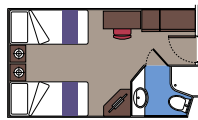

249 Interior

239 Interior cabins (from ≈ 13 to 14 m²). Double bed can be converted into two single beds.

10 Cabins for guests with disabilities or reduced mobility (≈ 20 m²). Single beds.

This kind of accommodation is available with Bella and Fantastica Experiences.