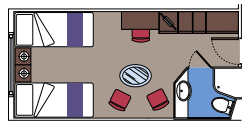

73 Cabins with porthole (from ≈ 14 to 16 m²). Double bed can be converted into two single beds.

2 Cabins for guests with disabilities or reduced mobility (≈ 17,5 m²). Single beds.

This kind of accommodation is only available with Fantastica Experience.

104 Outside with Partial View

Cabins with porthole (≈ 15 m²). Double bed can be converted into two single beds.

This kind of accommodation is only available with Bella Experience.

249 Interior

239 Interior cabins (from ≈ 13 to 14 m²). Double bed can be converted into two single beds.