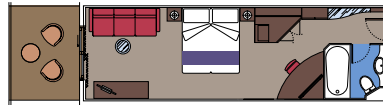

UNDERWATER WORLD

MSC AUREA SPA

CABIN TYPES

52 Suites

44 Suites (≈ 25 m²) with balcony (≈ 6 m²).

8 Family Suites (≈ 23 m²) with balcony (≈ 4 m²) consisting in two connecting balcony cabins that can accommodate up to 5 people. Only available with Fantastica Experience.

This kind of accommodation is only available with Aurea Experience.

779 Balcony

775 Cabins (from ≈ 14 to 18 m²) with balcony (≈ 4 m²). Including 126 Cabins consisting in two connecting balcony cabins that can accommodate up to 5 people. Only available with Fantastica Experience.