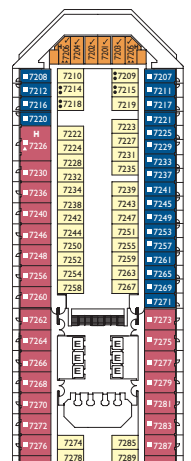

Costa Pacifica

Inside cabin

Notturmo, Adagio, Bohème, Alhambra, Ludwig, Azzurro

Samsara Inside cabin

Satie

Outside cabins with ocean view

Notturmo, Adagio, Bohème, Alhambra, Azzurro

Cabins with ocean view balcony

Bohème, Alhambra, Ludwig, Azzurro

Samsara Cabins with ocean view balcony

Satie, Feel Good

DECK 7
ALHAMBRA