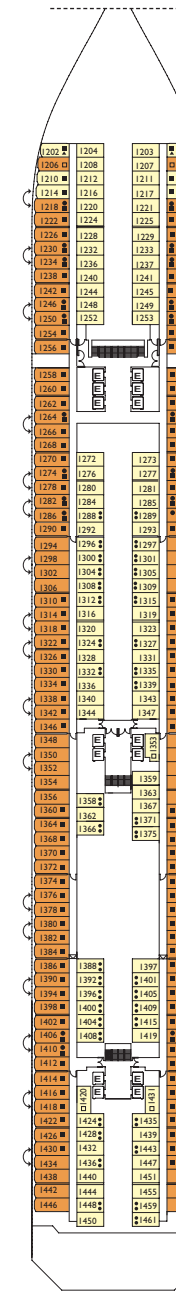

Bohème, Alhambra, Ludwig, Azzurro

Samsara Cabins with ocean view balcony

Satie, Feel Good

DECK 12
SUMMERTIME

DECK 11
FEEL GOOD

DECK 10
SATIE

DECK 9
AZZURRO

DECK 8
LUDWIG

DECK 7
ALHAMBRA

Grt: 114.500 t
 Length: 290 m
 Width: 35,5 m
 Cruising speed: 21,5 knots
 Max speed: 23 knots

- ▤ cabins with partially restricted view
- single cabins
- H cabins for disabled guests
- C interconnecting cabins
- E lift
- * double sofa bed
- 1 upper berth
- single sofa bed
- ▲▲ 2 low beds that cannot be converted into a double
- ▲ cannot be converted into a double

Suites

- Mini Suite with Ocean View Balcony. Bohème, Alhambra, Ludwig
- Suite with Ocean View Balcony. Alhambra, Azzurro
- Gran Suite with Ocean View Balcony. Alhambra
- Samsara Mini Suite vista mare. Satie
- Samsara Suite with Ocean View Balcony. Satie

Please note: Double bed is available in all cabin grades.

DECK 6
BOHÈME

DECK 5
SWING

DECK 4
GROOVE

DECK 3
MOOD

DECK 2
ADAGIO

DECK 1
NOTTURNO