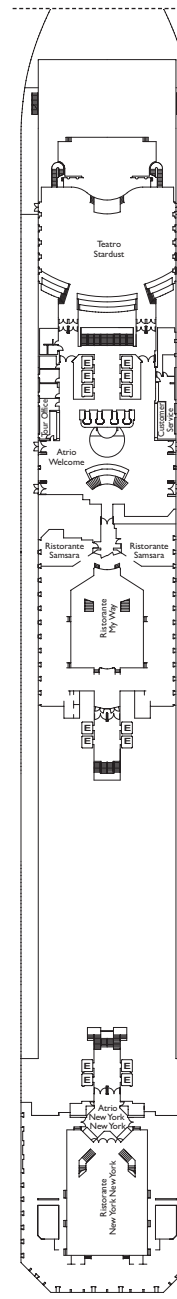

DECK 7
ALHAMBRA

Grt: 114.500 t
 Length: 290 m
 Width: 35,5 m
 Cruising speed: 21,5 knots
 Max speed: 23 knots

- ▤ cabins with partially restricted view
- single cabins
- H cabins for disabled guests
- C interconnecting cabins
- E lift
- * double sofa bed
- 1 upper berth
- single sofa bed
- ▲▲ 2 low beds that cannot be converted into a double
- ▲ cannot be converted into a double

Suites

- Mini Suite with Ocean View Balcony. Bohème, Alhambra, Ludwig
- Suite with Ocean View Balcony. Alhambra, Azzurro
- Gran Suite with Ocean View Balcony. Alhambra
- Samsara Mini Suite vista mare. Satie
- Samsara Suite with Ocean View Balcony. Satie

Please note: Double bed is available in all cabin grades.

DECK 6
BOHÈME

DECK 5
SWING

DECK 4
GROOVE

DECK 3
MOOD

DECK 2
ADAGIO

DECK 1
NOTTURNO