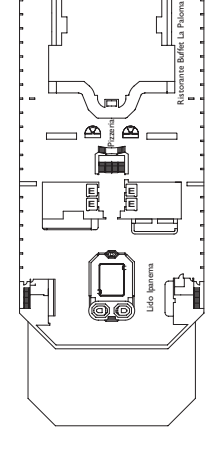

Costa Pacifica

Inside cabin

Notturmo, Adagio, Bohème, Alhambra, Ludwig, Azzurro

Samsara Inside cabin

Satie

Outside cabins with ocean view

Notturmo, Adagio, Bohème, Alhambra, Azzurro

Cabins with ocean view balcony

Bohème, Alhambra, Ludwig, Azzurro

Samsara Cabins with ocean view balcony

Satie, Feel Good

DECK 7
ALHAMBRA