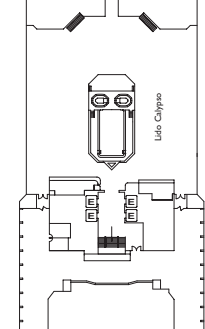

Costa Pacifica

Inside cabin

Notturmo, Adagio, Bohème, Alhambra, Ludwig, Azzurro

Samsara Inside cabin

Satie

Outside cabins with ocean view

Notturmo, Adagio, Bohème, Alhambra, Azzurro

Cabins with ocean view balcony

Bohème, Alhambra, Ludwig, Azzurro

Samsara Cabins with ocean view balcony

Satie, Feel Good

DECK 7
ALHAMBRA