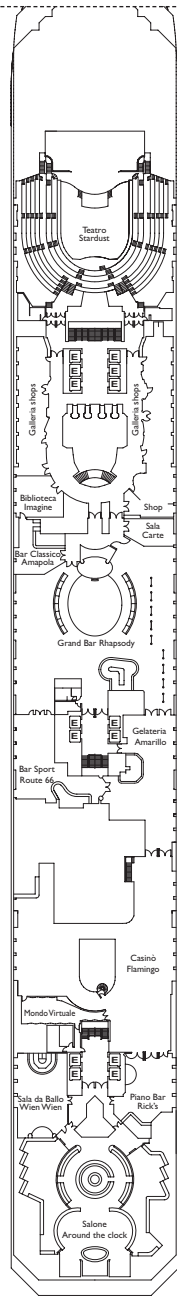

DECK 7
ALHAMBRA

Grt: 114.500 t
 Length: 290 m
 Width: 35,5 m
 Cruising speed: 21,5 knots
 Max speed: 23 knots

- ▤ cabins with partially restricted view
- single cabins
- H cabins for disabled guests
- C interconnecting cabins
- E lift
- * double sofa bed
- 1 upper berth
- single sofa bed
- ▲▲ 2 low beds that cannot be converted into a double
- ▲ cannot be converted into a double

Please note: Double bed is available in all cabin grades.

DECK 6
BOHÈME

DECK 5
SWING

DECK 4
GROOVE

DECK 3
MOOD

DECK 2
ADAGIO

DECK 1
NOTTURNO