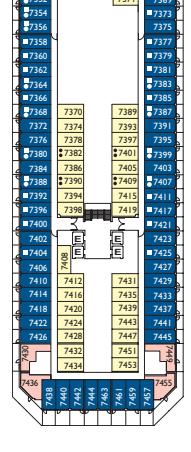

Costa Pacifica

Inside cabin

Notturmo, Adagio, Bohème, Alhambra, Ludwig, Azzurro

Samsara Inside cabin

Satie

Outside cabins with ocean view

Notturmo, Adagio, Bohème, Alhambra, Azzurro

Cabins with ocean view balcony

Bohème, Alhambra, Ludwig, Azzurro

Samsara Cabins with ocean view balcony

Satie, Feel Good

DECK 7
ALHAMBRA