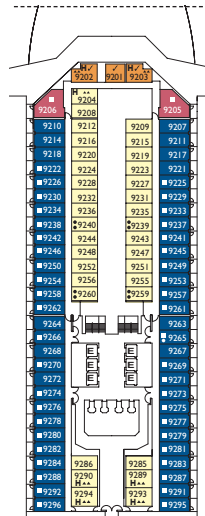

Costa Pacifica

Inside cabin

Notturmo, Adagio, Bohème, Alhambra, Ludwig, Azzurro

Samsara Inside cabin

Satie

Outside cabins with ocean view

Notturmo, Adagio, Bohème, Alhambra, Azzurro

Cabins with ocean view balcony

Bohème, Alhambra, Ludwig, Azzurro

Samsara Cabins with ocean view balcony

Satie, Feel Good

DECK 7
ALHAMBRA