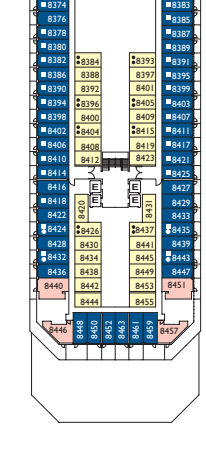

Costa Pacifica

Inside cabin

Notturmo, Adagio, Bohème, Alhambra, Ludwig, Azzurro

Samsara Inside cabin

Satie

Outside cabins with ocean view

Notturmo, Adagio, Bohème, Alhambra, Azzurro

Cabins with ocean view balcony

Bohème, Alhambra, Ludwig, Azzurro

Samsara Cabins with ocean view balcony

Satie, Feel Good

DECK 7
ALHAMBRA