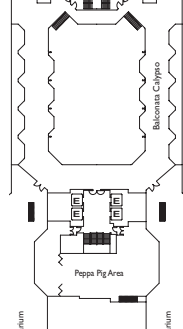

Costa Pacifica

Inside cabin

Notturmo, Adagio, Bohème, Alhambra, Ludwig, Azzurro

Samsara Inside cabin

Satie

Outside cabins with ocean view

Notturmo, Adagio, Bohème, Alhambra, Azzurro

Cabins with ocean view balcony

Bohème, Alhambra, Ludwig, Azzurro

Samsara Cabins with ocean view balcony

Satie, Feel Good

DECK 7
ALHAMBRA