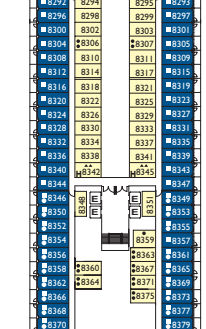

Costa Pacifica

Inside cabin

Notturmo, Adagio, Bohème, Alhambra, Ludwig, Azzurro

Samsara Inside cabin

Satie

Outside cabins with ocean view

Notturmo, Adagio, Bohème, Alhambra, Azzurro

Cabins with ocean view balcony

Bohème, Alhambra, Ludwig, Azzurro

Samsara Cabins with ocean view balcony

Satie, Feel Good

DECK 7
ALHAMBRA