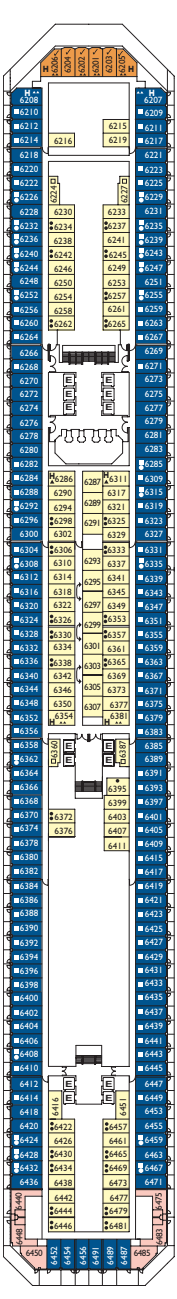

Bohème, Alhambra, Ludwig, Azzurro

Samsara Cabins with ocean view balcony

Satie, Feel Good

DECK 12
SUMMERTIME

DECK 11
FEEL GOOD

DECK 10
SATIE

DECK 9
AZZURRO

DECK 8
LUDWIG

DECK 7
ALHAMBRA

Grt: 114.500 t
 Length: 290 m
 Width: 35,5 m
 Cruising speed: 21,5 knots
 Max speed: 23 knots

- ▤ cabins with partially restricted view
- single cabins
- H cabins for disabled guests
- C interconnecting cabins
- E lift
- * double sofa bed
- 1 upper berth
- single sofa bed
- ▲▲ 2 low beds that cannot be converted into a double
- ▲ cannot be converted into a double

Suites

- Mini Suite with Ocean View Balcony. Bohème, Alhambra, Ludwig
- Suite with Ocean View Balcony. Alhambra, Azzurro
- Gran Suite with Ocean View Balcony. Alhambra
- Samsara Mini Suite vista mare. Satie
- Samsara Suite with Ocean View Balcony. Satie

Please note: Double bed is available in all cabin grades.

DECK 6
BOHÈME

DECK 5
SWING

DECK 4
GROOVE

DECK 3
MOOD

DECK 2
ADAGIO

DECK 1
NOTTURNO