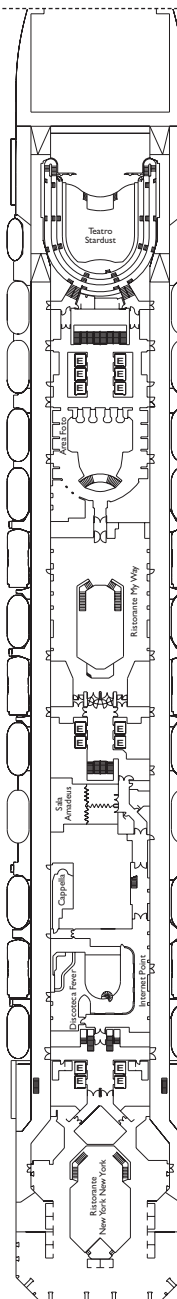

DECK 7
ALHAMBRA

Grt: 114.500 t
 Length: 290 m
 Width: 35,5 m
 Cruising speed: 21,5 knots
 Max speed: 23 knots

- ▤ cabins with partially restricted view
- single cabins
- H cabins for disabled guests
- C interconnecting cabins
- E lift
- * double sofa bed
- 1 upper berth
- single sofa bed
- ▲▲ 2 low beds that cannot be converted into a double
- ▲ cannot be converted into a double

Suites

- Mini Suite with Ocean View Balcony. Bohème, Alhambra, Ludwig
- Suite with Ocean View Balcony. Alhambra, Azzurro
- Gran Suite with Ocean View Balcony. Alhambra
- Samsara Mini Suite vista mare. Satie
- Samsara Suite with Ocean View Balcony. Satie

Please note: Double bed is available in all cabin grades.

DECK 6
BOHÈME

DECK 5
SWING

DECK 4
GROOVE

DECK 3
MOOD

DECK 2
ADAGIO

DECK 1
NOTTURNO