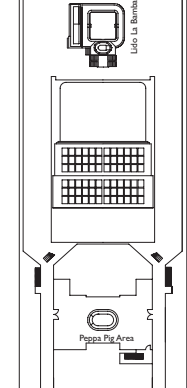

Costa Pacifica

Inside cabin

Notturmo, Adagio, Bohème, Alhambra, Ludwig, Azzurro

Samsara Inside cabin

Satie

Outside cabins with ocean view

Notturmo, Adagio, Bohème, Alhambra, Azzurro

Cabins with ocean view balcony

Bohème, Alhambra, Ludwig, Azzurro

Samsara Cabins with ocean view balcony

Satie, Feel Good

DECK 7
ALHAMBRA