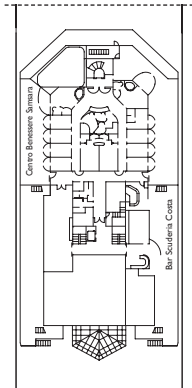

Costa Pacifica

Inside cabin

Notturmo, Adagio, Bohème, Alhambra, Ludwig, Azzurro

Samsara Inside cabin

Satie

Outside cabins with ocean view

Notturmo, Adagio, Bohème, Alhambra, Azzurro

Cabins with ocean view balcony

Bohème, Alhambra, Ludwig, Azzurro

Samsara Cabins with ocean view balcony

Satie, Feel Good

DECK 7
ALHAMBRA