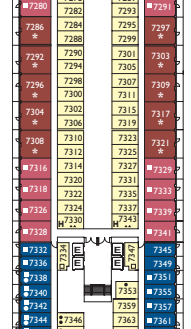

Costa Pacifica

Inside cabin

Notturmo, Adagio, Bohème, Alhambra, Ludwig, Azzurro

Samsara Inside cabin

Satie

Outside cabins with ocean view

Notturmo, Adagio, Bohème, Alhambra, Azzurro

Cabins with ocean view balcony

Bohème, Alhambra, Ludwig, Azzurro

Samsara Cabins with ocean view balcony

Satie, Feel Good

DECK 7
ALHAMBRA