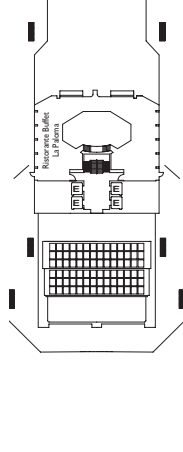

Costa Pacifica

Inside cabin

Notturmo, Adagio, Bohème, Alhambra, Ludwig, Azzurro

Samsara Inside cabin

Satie

Outside cabins with ocean view

Notturmo, Adagio, Bohème, Alhambra, Azzurro

Cabins with ocean view balcony

Bohème, Alhambra, Ludwig, Azzurro

Samsara Cabins with ocean view balcony

Satie, Feel Good

DECK 7
ALHAMBRA