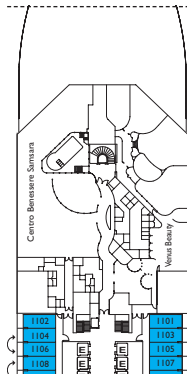

Costa Pacifica

Inside cabin

Notturmo, Adagio, Bohème, Alhambra, Ludwig, Azzurro

Samsara Inside cabin

Satie

Outside cabins with ocean view

Notturmo, Adagio, Bohème, Alhambra, Azzurro

Cabins with ocean view balcony

Bohème, Alhambra, Ludwig, Azzurro

Samsara Cabins with ocean view balcony

Satie, Feel Good

DECK 7
ALHAMBRA