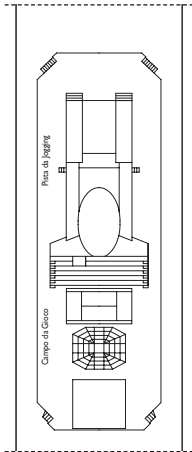

Costa Pacifica

Inside cabin

Notturmo, Adagio, Bohème, Alhambra, Ludwig, Azzurro

Samsara Inside cabin

Satie

Outside cabins with ocean view

Notturmo, Adagio, Bohème, Alhambra, Azzurro

Cabins with ocean view balcony

Bohème, Alhambra, Ludwig, Azzurro

Samsara Cabins with ocean view balcony

Satie, Feel Good

DECK 7
ALHAMBRA