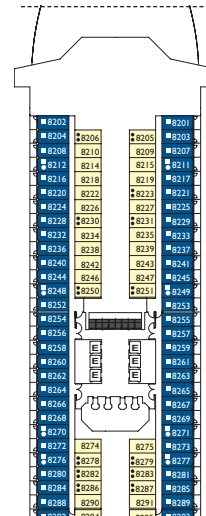

Costa Pacifica

Inside cabin

Notturmo, Adagio, Bohème, Alhambra, Ludwig, Azzurro

Samsara Inside cabin

Satie

Outside cabins with ocean view

Notturmo, Adagio, Bohème, Alhambra, Azzurro

Cabins with ocean view balcony

Bohème, Alhambra, Ludwig, Azzurro

Samsara Cabins with ocean view balcony

Satie, Feel Good

DECK 7
ALHAMBRA