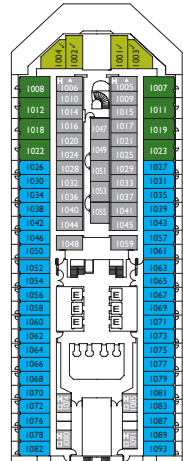

Costa Pacifica

Inside cabin

Notturmo, Adagio, Bohème, Alhambra, Ludwig, Azzurro

Samsara Inside cabin

Satie

Outside cabins with ocean view

Notturmo, Adagio, Bohème, Alhambra, Azzurro

Cabins with ocean view balcony

Bohème, Alhambra, Ludwig, Azzurro

Samsara Cabins with ocean view balcony

Satie, Feel Good

DECK 7
ALHAMBRA