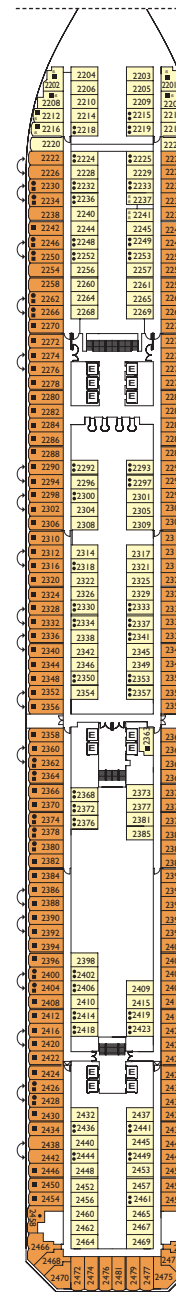

DECK 7
ALHAMBRA

Grt: 114.500 t
 Length: 290 m
 Width: 35,5 m
 Cruising speed: 21,5 knots
 Max speed: 23 knots

- ▤ cabins with partially restricted view
- single cabins
- H cabins for disabled guests
- C interconnecting cabins
- E lift
- * double sofa bed
- 1 upper berth
- single sofa bed
- ▲▲ 2 low beds that cannot be converted into a double
- ▲ cannot be converted into a double

Suites

- Mini Suite with Ocean View Balcony. Bohème, Alhambra, Ludwig
- Suite with Ocean View Balcony. Alhambra, Azzurro
- Gran Suite with Ocean View Balcony. Alhambra
- Samsara Mini Suite vista mare. Satie
- Samsara Suite with Ocean View Balcony. Satie

Please note: Double bed is available in all cabin grades.

DECK 6
BOHÈME

DECK 5
SWING

DECK 4
GROOVE

DECK 3
MOOD

DECK 2
ADAGIO

DECK 1
NOTTURNO