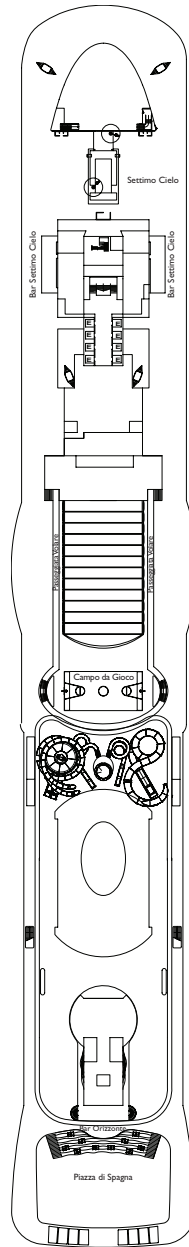

Grt: 182.700 t  
 Length: 337 m  
 Width: 42 m  
 Cruising speed: 17 Knots  
 Max speed: 21,5 Knots

- H cabins for disabled guests
- C interconnecting cabins
- E lift
- single sofa bed
- 1 upper berth

Note: the matrimonial bed is available in all the categories of cabin. 3° and 4° bed are available in all the categories.

DECK 20  
TRIESTE

DECK 19  
CORTINA

DECK 18  
TORINO

DECK 17  
BELLAGIO

DECK 16  
COMO

Grt: 182.700 t  
 Length: 337 m  
 Width: 42 m  
 Cruising speed: 17 Knots  
 Max speed: 21,5 Knots

- H cabins for disabled guests
- C interconnecting cabins
- E lift
- single sofa bed
- 1 upper berth