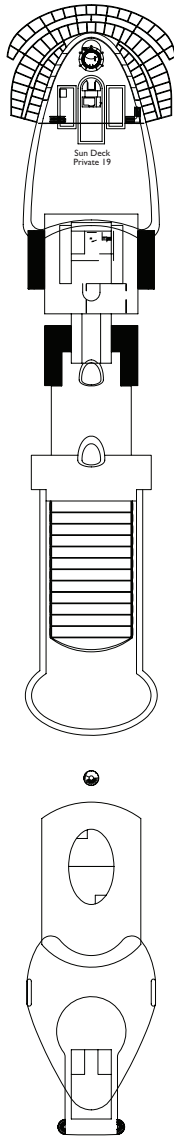

## Inside cabin

Palermo, Taormina, Capri, Napoli, Roma, Firenze, Genova, Venezia, Milano, Como, Bellagio

Grt: 182.700 t  
 Length: 337 m  
 Width: 42 m  
 Cruising speed: 17 Knots  
 Max speed: 21,5 Knots

- H cabins for disabled guests
- C interconnecting cabins
- E lift
- single sofa bed
- 1 upper berth

Note: the matrimonial bed is available in all the categories of cabin. 3° and 4° bed are available in all the categories.

DECK 20  
TRIESTE

DECK 19  
CORTINA

DECK 18  
TORINO

DECK 17  
BELLAGIO

DECK 16  
COMO

Grt: 182.700 t  
 Length: 337 m  
 Width: 42 m  
 Cruising speed: 17 Knots  
 Max speed: 21,5 Knots

- H cabins for disabled guests
- C interconnecting cabins
- E lift
- single sofa bed
- 1 upper berth