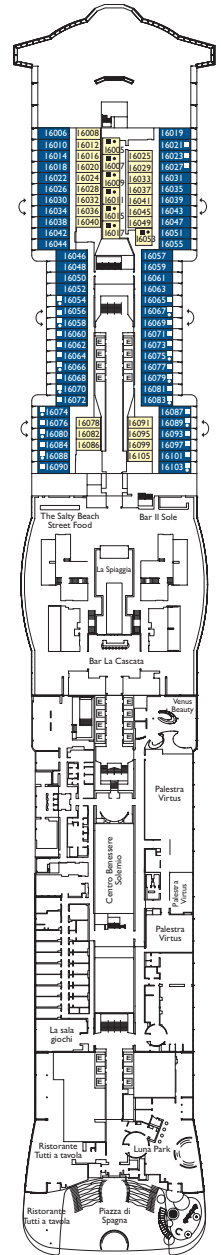

## Inside cabin

Palermo, Taormina, Capri, Napoli, Roma, Firenze, Genova, Venezia, Milano, Como, Bellagio

Grt: 182.700 t  
 Length: 337 m  
 Width: 42 m  
 Cruising speed: 17 Knots  
 Max speed: 21,5 Knots

- H cabins for disabled guests
- C interconnecting cabins
- E lift
- single sofa bed
- 1 upper berth

Note: the matrimonial bed is available in all the categories of cabin. 3° and 4° bed are available in all the categories.

DECK 8  
CAPRI

DECK 7  
POSITANO

DECK 6  
MATERA

DECK 5  
TAORMINA

DECK 4  
PALERMO

DECK 20  
TRIESTE

DECK 19  
CORTINA

DECK 18  
TORINO

DECK 17  
BELLAGIO

DECK 16  
COMO

Grt: 182.700 t  
 Length: 337 m  
 Width: 42 m  
 Cruising speed: 17 Knots  
 Max speed: 21,5 Knots

- H cabins for disabled guests
- C interconnecting cabins
- E lift
- single sofa bed
- 1 upper berth