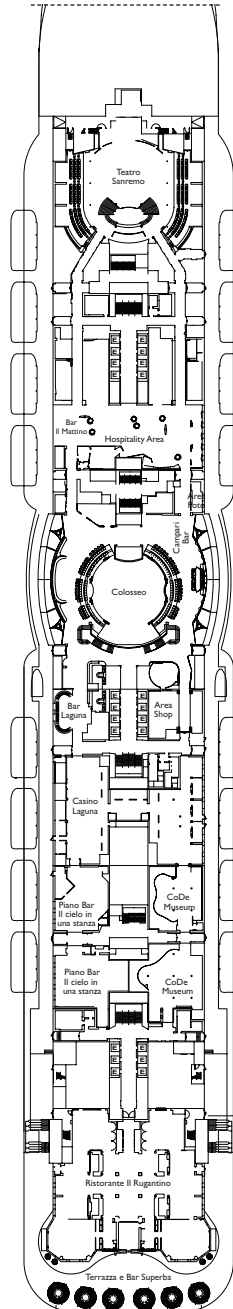

DECK 7
POSITANO