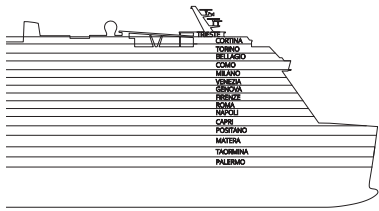

DECK 20  
TRIESTE

DECK 19  
CORTINA

DECK 18  
TORINO

DECK 17  
BELLAGIO

DECK 16  
COMO

Grt: 182.700 t  
 Length: 337 m  
 Width: 42 m  
 Cruising speed: 17 Knots  
 Max speed: 21,5 Knots

- H cabins for disabled guests
- C interconnecting cabins
- E lift
- single sofa bed
- 1 upper berth