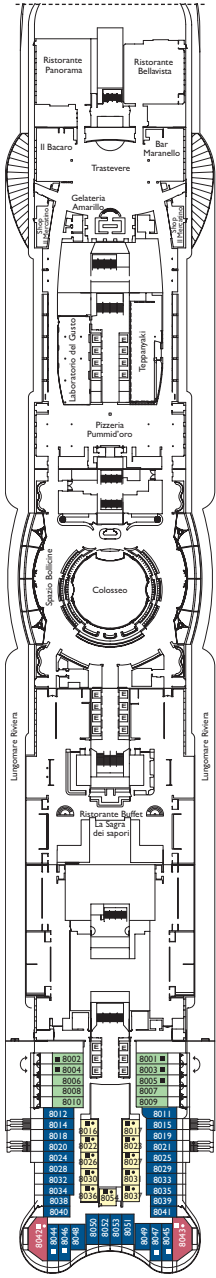

## Inside cabin

Palermo, Taormina, Capri, Napoli, Roma, Firenze, Genova, Venezia, Milano, Como, Bellagio

Grt: 182.700 t  
 Length: 337 m  
 Width: 42 m  
 Cruising speed: 17 Knots  
 Max speed: 21,5 Knots

- H cabins for disabled guests
- C interconnecting cabins
- E lift
- single sofa bed
- 1 upper berth

Note: the matrimonial bed is available in all the categories of cabin. 3° and 4° bed are available in all the categories.

DECK 8  
CAPRI

DECK 7  
POSITANO

DECK 6  
MATERA

DECK 5  
TAORMINA

DECK 4  
PALERMO