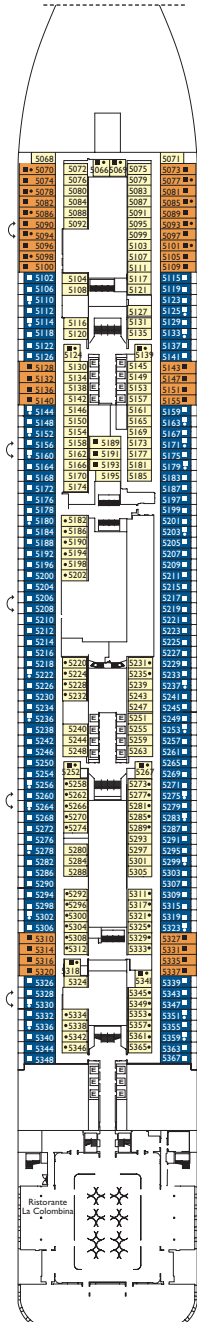

## Inside cabin

Palermo, Taormina, Capri, Napoli, Roma, Firenze, Genova, Venezia, Milano, Como, Bellagio

Grt: 182.700 t  
 Length: 337 m  
 Width: 42 m  
 Cruising speed: 17 Knots  
 Max speed: 21,5 Knots

- H cabins for disabled guests
- C interconnecting cabins
- E lift
- single sofa bed
- 1 upper berth

Note: the matrimonial bed is available in all the categories of cabin. 3° and 4° bed are available in all the categories.

DECK 8  
CAPRI

DECK 7  
POSITANO

DECK 6  
MATERA

DECK 5  
TAORMINA

DECK 4  
PALERMO