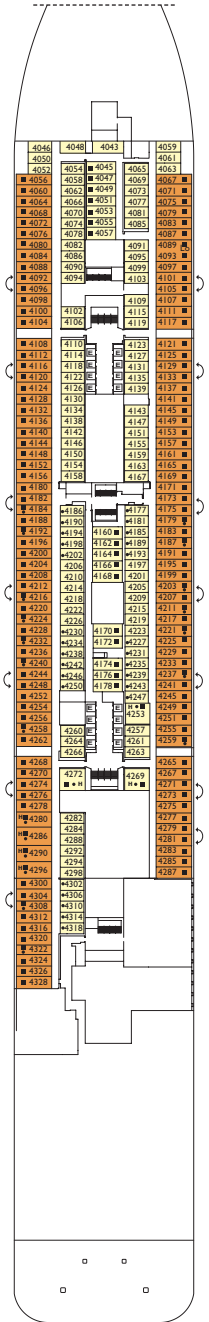

## Inside cabin

Palermo, Taormina, Capri, Napoli, Roma, Firenze, Genova, Venezia, Milano, Como, Bellagio

Grt: 182.700 t  
 Length: 337 m  
 Width: 42 m  
 Cruising speed: 17 Knots  
 Max speed: 21,5 Knots

- H cabins for disabled guests
- C interconnecting cabins
- E lift
- single sofa bed
- 1 upper berth

Note: the matrimonial bed is available in all the categories of cabin. 3° and 4° bed are available in all the categories.

DECK 8  
CAPRI

DECK 7  
POSITANO

DECK 6  
MATERA

DECK 5  
TAORMINA

DECK 4  
PALERMO

DECK 20  
TRIESTE

DECK 19  
CORTINA

DECK 18  
TORINO

DECK 17  
BELLAGIO

DECK 16  
COMO

Grt: 182.700 t  
 Length: 337 m  
 Width: 42 m  
 Cruising speed: 17 Knots  
 Max speed: 21,5 Knots

- H cabins for disabled guests
- C interconnecting cabins
- E lift
- single sofa bed
- 1 upper berth