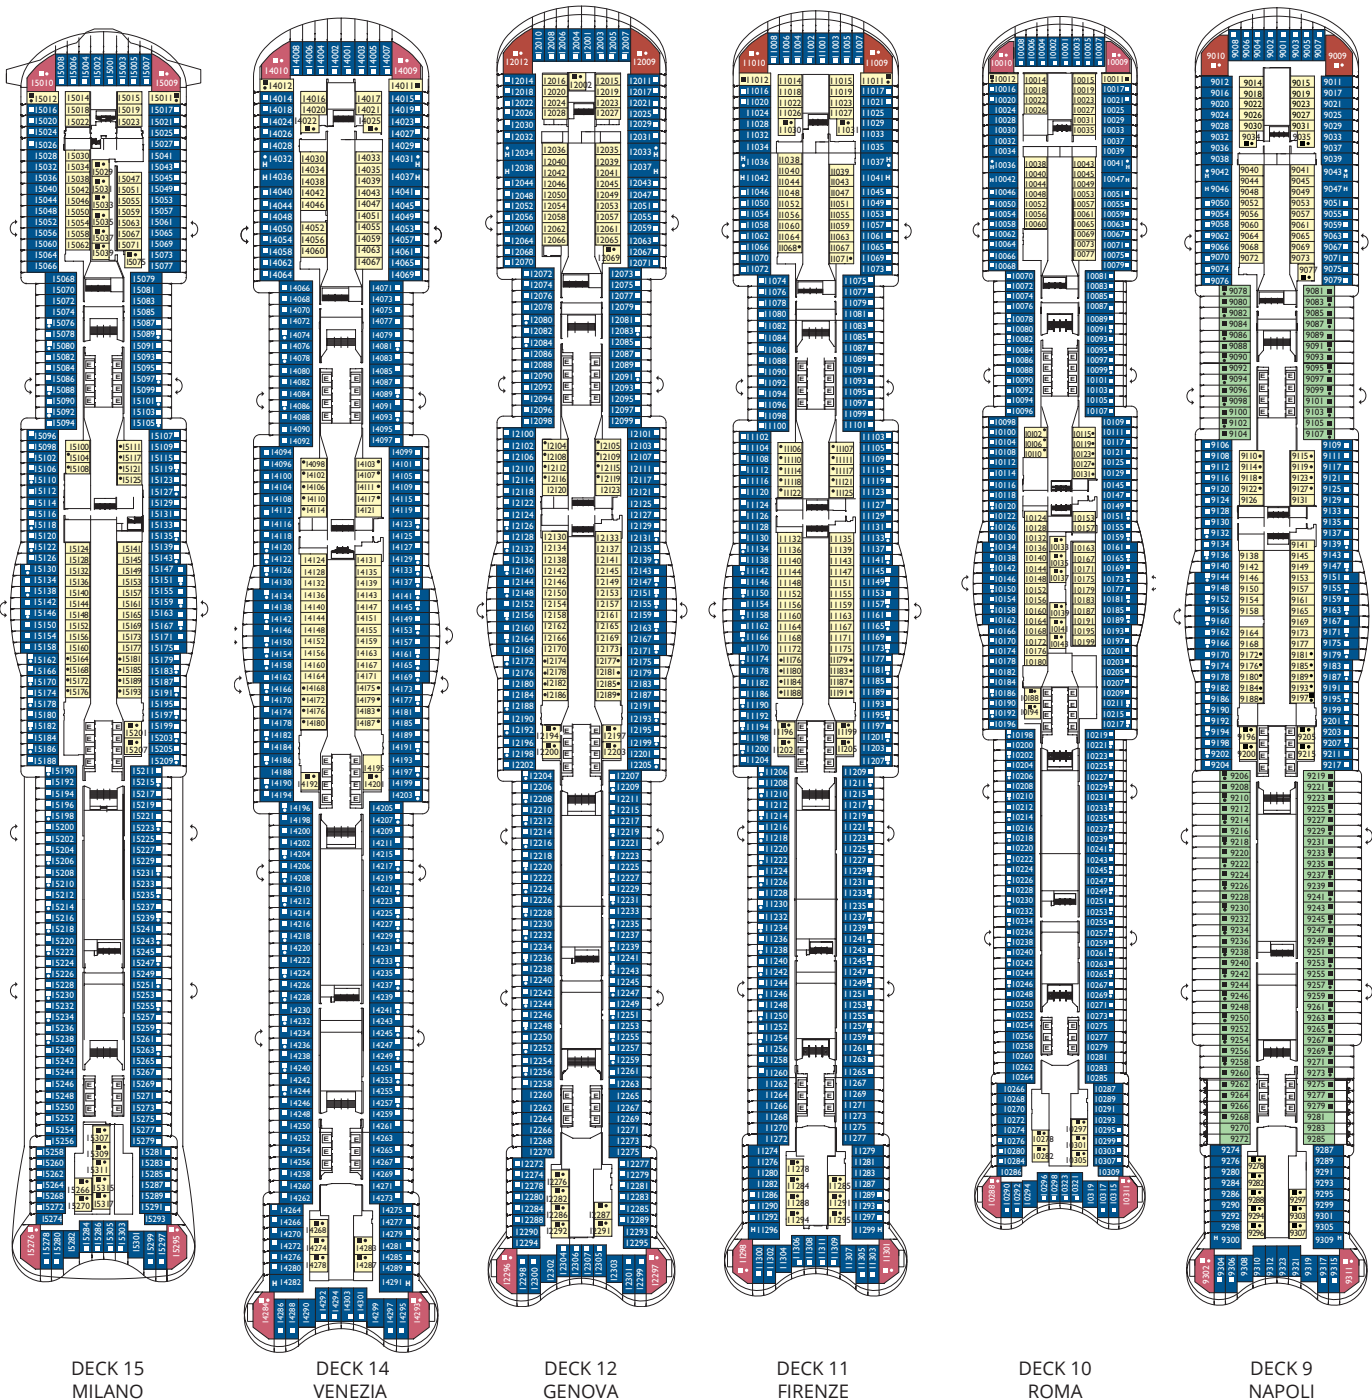

DECK 18
TORINO

DECK 17
BELLAGIO

DECK 16
COMO

DECK 15
MILANO

DECK 14
VENEZIA

DECK 12
GENOVA

DECK 11
FIRENZE

DECK 10
ROMA

DECK 9
NAPOLI