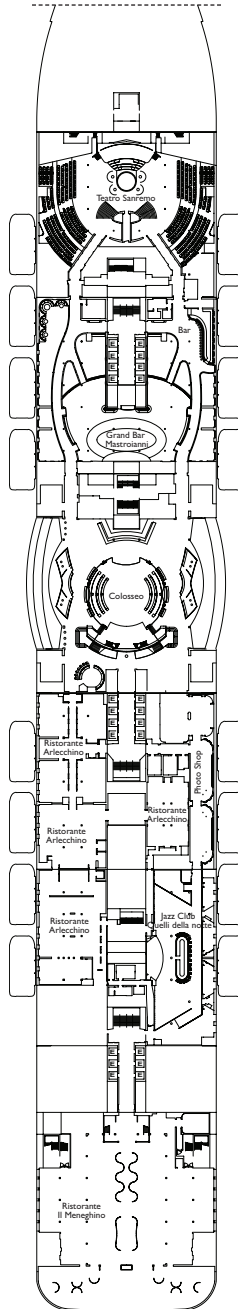

Grt: 182.700 t  
 Length: 337 m  
 Width: 42 m  
 Cruising speed: 17 Knots  
 Max speed: 21,5 Knots

- H cabins for disabled guests
- C interconnecting cabins
- E lift
- single sofa bed
- 1 upper berth

Note: the matrimonial bed is available in all the categories of cabin. 3° and 4° bed are available in all the categories.

DECK 8  
CAPRI

DECK 7  
POSITANO

DECK 6  
MATERA

DECK 5  
TAORMINA

DECK 4  
PALERMO