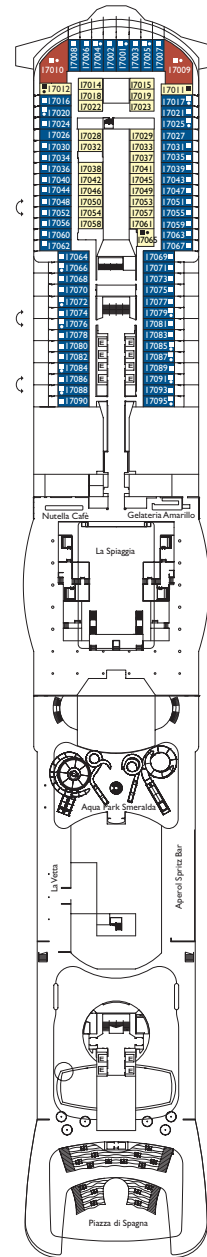

## Inside cabin

Palermo, Taormina, Capri, Napoli, Roma, Firenze, Genova, Venezia, Milano, Como, Bellagio

Grt: 182.700 t  
 Length: 337 m  
 Width: 42 m  
 Cruising speed: 17 Knots  
 Max speed: 21,5 Knots

- H cabins for disabled guests
- C interconnecting cabins
- E lift
- single sofa bed
- 1 upper berth

Note: the matrimonial bed is available in all the categories of cabin. 3° and 4° bed are available in all the categories.

DECK 8  
CAPRI

DECK 7  
POSITANO

DECK 6  
MATERA

DECK 5  
TAORMINA

DECK 4  
PALERMO

DECK 20  
TRIESTE

DECK 19  
CORTINA

DECK 18  
TORINO

DECK 17  
BELLAGIO

DECK 16  
COMO

Grt: 182.700 t  
 Length: 337 m  
 Width: 42 m  
 Cruising speed: 17 Knots  
 Max speed: 21,5 Knots

- H cabins for disabled guests
- C interconnecting cabins
- E lift
- single sofa bed
- 1 upper berth