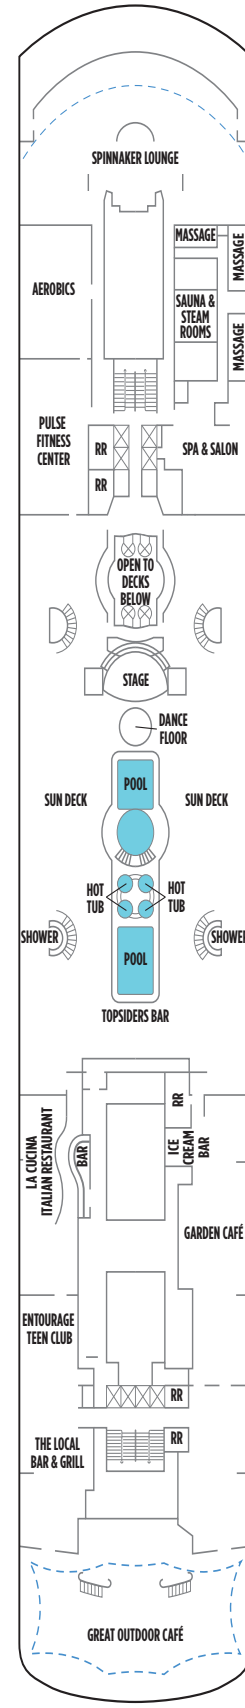

NORWEGIAN SKY DECK PLANS

LEGEND

- Wheelchair Accessible
- Stateroom equipped for the hearing-impaired
- ↕ Connecting staterooms
- ▲ Third-person occupancy available
- + Third- and/or fourth-person occupancy available
- ★ Third-, fourth- and/or fifth-person occupancy available
- ⊠ Elevator
- ⊞ Elevator
- RR Restroom

SPORTS DECK 12

POOL DECK 11

NORWAY DECK 10
SD SH B1 BA O4 O5
OA I4 IA

FJORD DECK 9
SA SD SE B1 BA BF
BX O4 OA I4 IA

VIKING DECK 8
SA SD SE B1 O4 OC
I4 ID

INTERNATIONAL DECK 7
OB OC I4 ID

There is no elevator access to Oslo Deck 6A.

OSLO DECK 6A
OB OD IF

PROMENADE DECK 6
OD I4 IF

ATLANTIC DECK 5
OD I4 IF

BISCAYNE DECK 4
OD OF OX IA IF IX