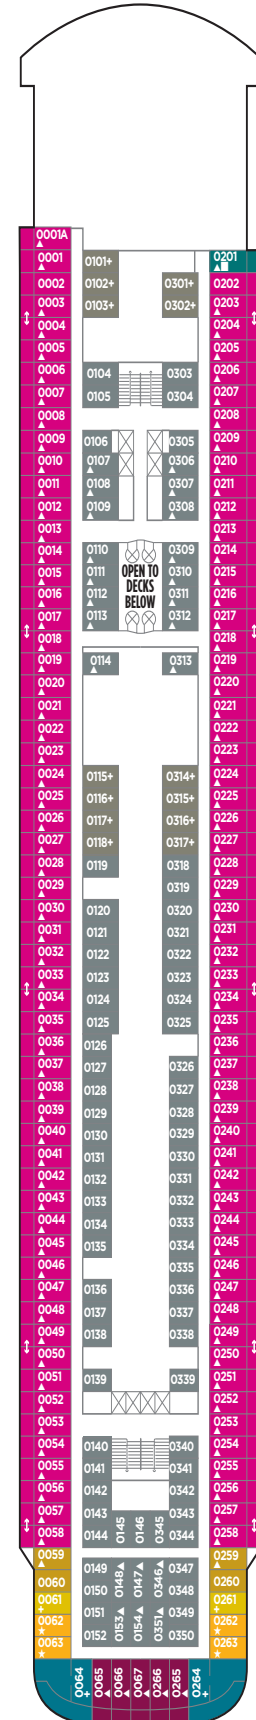

NORWEGIAN SKY DECK PLANS

LEGEND

- Wheelchair Accessible
- Stateroom equipped for the hearing-impaired
- ↕ Connecting staterooms
- ▲ Third-person occupancy available
- + Third- and/or fourth-person occupancy available
- ★ Third-, fourth- and/or fifth-person occupancy available
- ⊠ Elevator
- ⊞ Elevator
- RR Restroom

SPORTS DECK 12

POOL DECK 11

NORWAY DECK 10
SD SH B1 BA O4 O5
OA I4 IA

FJORD DECK 9
SA SD SE B1 BA BF
BX O4 OA I4 IA

VIKING DECK 8
SA SD SE B1 O4 OC
I4 ID

INTERNATIONAL DECK 7
OB OC I4 ID

There is no elevator access to Oslo Deck 6A.

OSLO DECK 6A
OB OD IF

PROMENADE DECK 6
OD I4 IF

ATLANTIC DECK 5
OD I4 IF

BISCAYNE DECK 4
OD OF OX IA IF IX