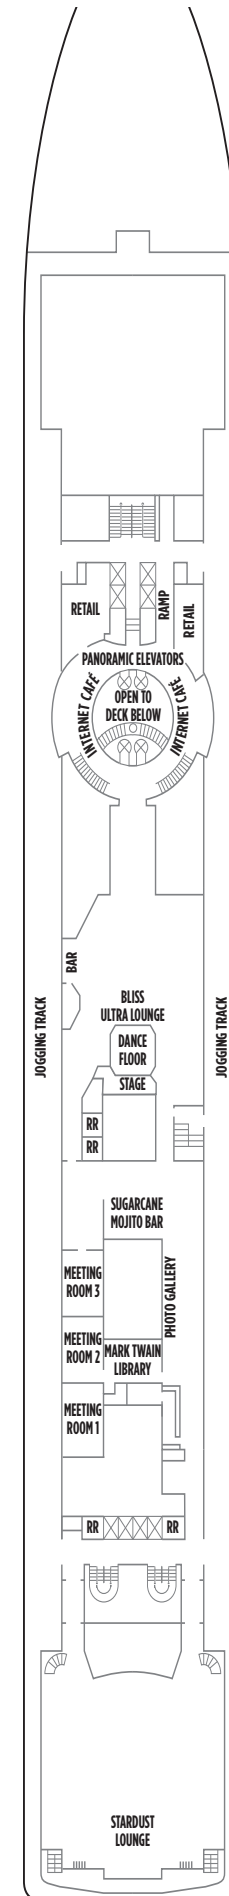

NORWEGIAN SKY DECK PLANS

LEGEND

- Wheelchair Accessible
- Stateroom equipped for the hearing-impaired
- ↕ Connecting staterooms
- ▲ Third-person occupancy available
- + Third- and/or fourth-person occupancy available
- ★ Third-, fourth- and/or fifth-person occupancy available
- ⊠ Elevator
- ⊞ Elevator
- RR Restroom

SPORTS DECK 12

POOL DECK 11

NORWAY DECK 10
SD SH B1 BA O4 O5
OA I4 IA

FJORD DECK 9
SA SD SE B1 BA BF
BX O4 OA I4 IA

VIKING DECK 8
SA SD SE B1 O4 OC
I4 ID

INTERNATIONAL DECK 7
OB OC I4 ID

There is no elevator access to Oslo Deck 6A.

OSLO DECK 6A
OB OD IF

PROMENADE DECK 6
OD I4 IF

ATLANTIC DECK 5
OD I4 IF

BISCAYNE DECK 4
OD OF OX IA IF IX