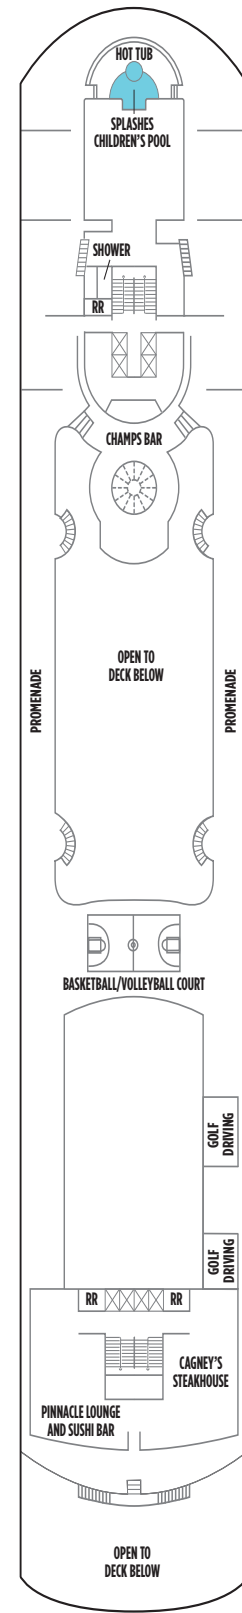

NORWEGIAN SKY DECK PLANS

LEGEND

- Wheelchair Accessible
- Stateroom equipped for the hearing-impaired
- ↕ Connecting staterooms
- ▲ Third-person occupancy available
- + Third- and/or fourth-person occupancy available
- ★ Third-, fourth- and/or fifth-person occupancy available
- ⊠ Elevator
- ⊞ Elevator
- RR Restroom

SPORTS DECK 12

POOL DECK 11

NORWAY DECK 10
SD SH B1 BA O4 O5
OA I4 IA

FJORD DECK 9
SA SD SE B1 BA BF
BX O4 OA I4 IA

VIKING DECK 8
SA SD SE B1 O4 OC
I4 ID

INTERNATIONAL DECK 7
OB OC I4 ID

There is no elevator access to Oslo Deck 6A.

OSLO DECK 6A
OB OD IF

PROMENADE DECK 6
OD I4 IF

ATLANTIC DECK 5
OD I4 IF

BISCAYNE DECK 4
OD OF OX IA IF IX