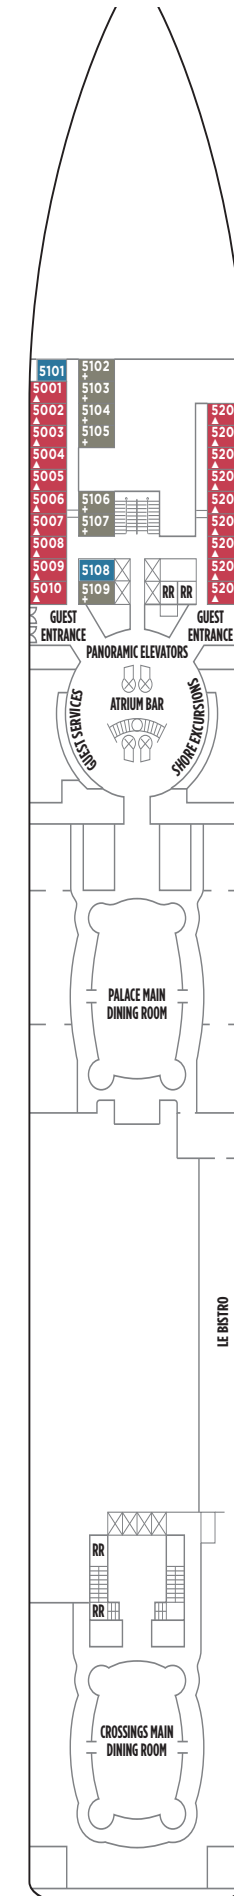

NORWEGIAN SKY DECK PLANS

LEGEND

- Wheelchair Accessible
- Stateroom equipped for the hearing-impaired
- ↕ Connecting staterooms
- ▲ Third-person occupancy available
- + Third- and/or fourth-person occupancy available
- ★ Third-, fourth- and/or fifth-person occupancy available
- ⊠ Elevator
- ⊞ Elevator
- RR Restroom

SPORTS DECK 12

POOL DECK 11

NORWAY DECK 10
SD SH B1 BA O4 O5
OA I4 IA

FJORD DECK 9
SA SD SE B1 BA BF
BX O4 OA I4 IA

VIKING DECK 8
SA SD SE B1 O4 OC
I4 ID

INTERNATIONAL DECK 7
OB OC I4 ID

There is no elevator access to Oslo Deck 6A.

OSLO DECK 6A
OB OD IF

PROMENADE DECK 6
OD I4 IF

ATLANTIC DECK 5
OD I4 IF

BISCAYNE DECK 4
OD OF OX IA IF IX