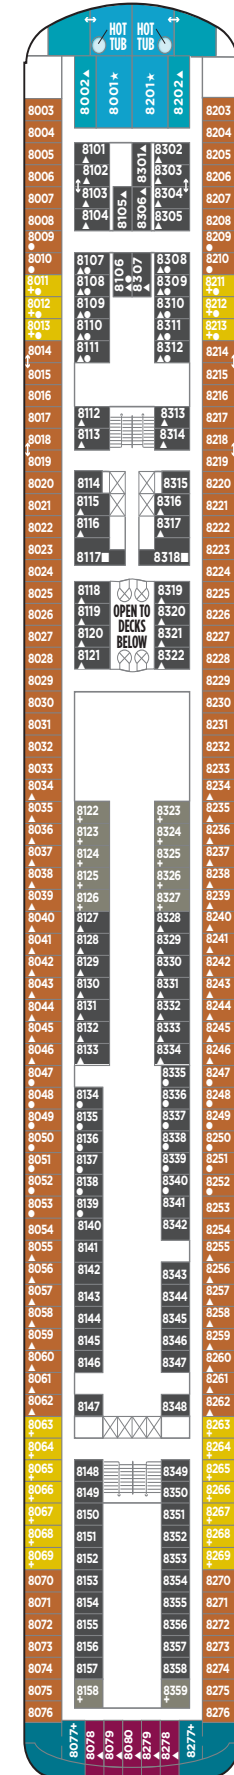

NORWEGIAN SKY DECK PLANS

LEGEND

- Wheelchair Accessible
- Stateroom equipped for the hearing-impaired
- ↕ Connecting staterooms
- ▲ Third-person occupancy available
- + Third- and/or fourth-person occupancy available
- ★ Third-, fourth- and/or fifth-person occupancy available
- ⊠ Elevator
- ⊞ Elevator
- RR Restroom

SPORTS DECK 12

POOL DECK 11

NORWAY DECK 10
SD SH B1 BA O4 O5
OA I4 IA

FJORD DECK 9
SA SD SE B1 BA BF
BX O4 OA I4 IA

VIKING DECK 8
SA SD SE B1 O4 OC
I4 ID

INTERNATIONAL DECK 7
OB OC I4 ID

There is no elevator access to Oslo Deck 6A.

OSLO DECK 6A
OB OD IF

PROMENADE DECK 6
OD I4 IF

ATLANTIC DECK 5
OD I4 IF

BISCAYNE DECK 4
OD OF OX IA IF IX