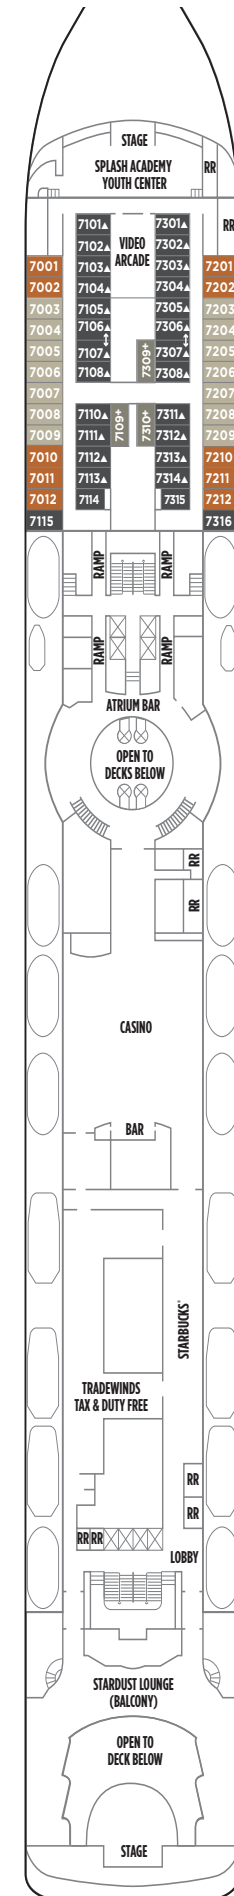

NORWEGIAN SKY DECK PLANS

LEGEND

- Wheelchair Accessible
- Stateroom equipped for the hearing-impaired
- ↕ Connecting staterooms
- ▲ Third-person occupancy available
- + Third- and/or fourth-person occupancy available
- ★ Third-, fourth- and/or fifth-person occupancy available
- ⊠ Elevator
- ⊞ Elevator
- RR Restroom

SPORTS DECK 12

POOL DECK 11

NORWAY DECK 10
SD SH B1 BA O4 O5
OA I4 IA

FJORD DECK 9
SA SD SE B1 BA BF
BX O4 OA I4 IA

VIKING DECK 8
SA SD SE B1 O4 OC
I4 ID

INTERNATIONAL DECK 7
OB OC I4 ID

There is no elevator access to Oslo Deck 6A.

OSLO DECK 6A
OB OD IF

PROMENADE DECK 6
OD I4 IF

ATLANTIC DECK 5
OD I4 IF

BISCAYNE DECK 4
OD OF OX IA IF IX