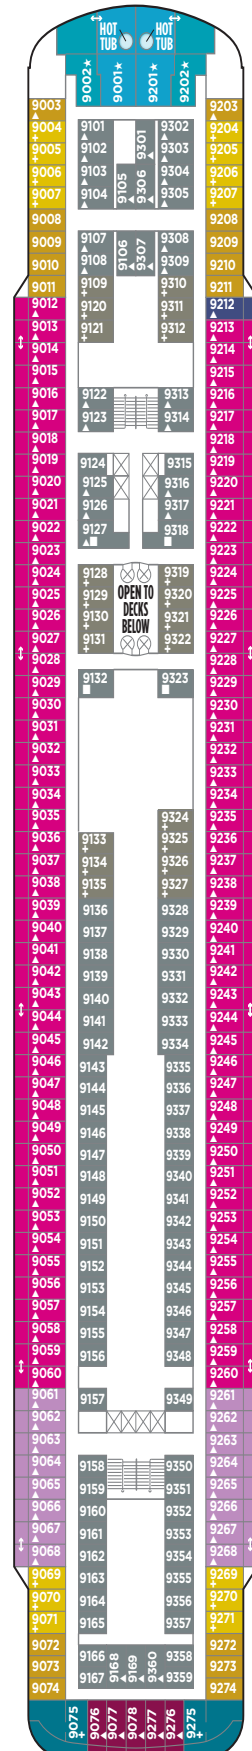

NORWEGIAN SKY DECK PLANS

LEGEND

- Wheelchair Accessible
- Stateroom equipped for the hearing-impaired
- ↕ Connecting staterooms
- ▲ Third-person occupancy available
- + Third- and/or fourth-person occupancy available
- ★ Third-, fourth- and/or fifth-person occupancy available
- ⊠ Elevator
- ⊞ Elevator
- RR Restroom

SPORTS DECK 12

POOL DECK 11

NORWAY DECK 10
SD SH B1 BA O4 O5
OA I4 IA

FJORD DECK 9
SA SD SE B1 BA BF
BX O4 OA I4 IA

VIKING DECK 8
SA SD SE B1 O4 OC
I4 ID

INTERNATIONAL DECK 7
OB OC I4 ID

There is no elevator access to Oslo Deck 6A.

OSLO DECK 6A
OB OD IF

PROMENADE DECK 6
OD I4 IF

ATLANTIC DECK 5
OD I4 IF

BISCAYNE DECK 4
OD OF OX IA IF IX