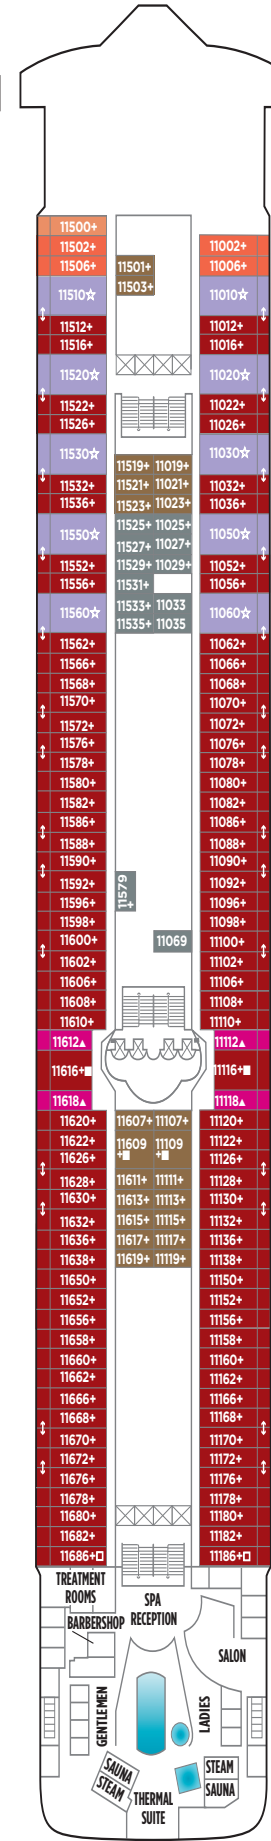

NORWEGIAN DAWN DECK PLANS

LEGEND

- Wheelchair Accessible
- ↕ Connecting staterooms
- ▲ Third-person occupancy available
- ⊕ Third- and/or fourth-person occupancy available
- ☆ Up to sixth-person occupancy available
- ★ Up to seventh-person occupancy available
- ⊠ Elevator
- ⊞ Elevator
- RR Restroom
- PrivaSea (partially enclosed) balcony

S1

DECK 14

DECK 13

S6 SB SP 14

DECK 12

S4 MA MB MX BA 1A

DECK 11

S2 SD SF SM B1 BA

DECK 10

S3 SF SN B1 BA BF

DECK 9

SN B1 BF O4 OK 1B

DECK 8

DECK 7

DECK 6

DECK 5

DECK 4