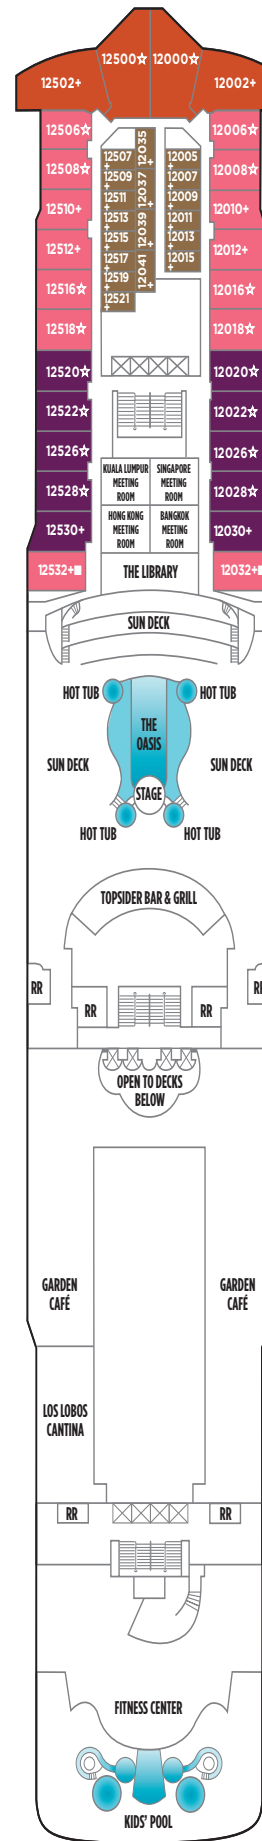

NORWEGIAN DAWN DECK PLANS

LEGEND

- Wheelchair Accessible
- ↕ Connecting staterooms
- ▲ Third-person occupancy available
- ⊕ Third- and/or fourth-person occupancy available
- ☆ Up to sixth-person occupancy available
- ★ Up to seventh-person occupancy available
- ⊠ Elevator
- ⊞ Elevator
- RR Restroom
- PrivaSea (partially enclosed) balcony

S1

DECK 14

DECK 13

S6 SB SP 14

DECK 12

S4 MA MB MX BA 1A

DECK 11

S2 SD SF SM B1 BA

DECK 10

S3 SF SN B1 BA BF

DECK 9

SN B1 BF O4 OK 1B

DECK 8

DECK 7

DECK 6

DECK 5

DECK 4