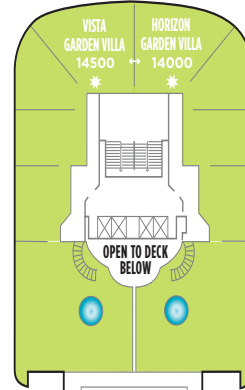

NORWEGIAN DAWN DECK PLANS

LEGEND

- Wheelchair Accessible
- ↕ Connecting staterooms
- ▲ Third-person occupancy available
- ⊕ Third- and/or fourth-person occupancy available
- ☆ Up to sixth-person occupancy available
- ★ Up to seventh-person occupancy available
- ⊠ Elevator
- ⊞ Elevator
- RR Restroom
- PrivaSea (partially enclosed) balcony

S1

DECK 14

DECK 13

S6 SB SP 14

DECK 12

S4 MA MB MX BA 1A

DECK 11

S2 SD SF SM B1 BA