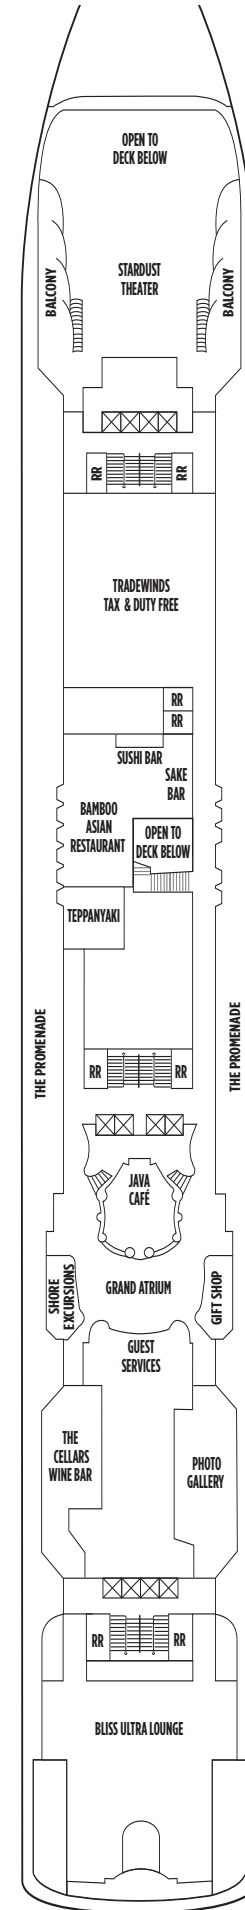

NORWEGIAN DAWN DECK PLANS

LEGEND

- Wheelchair Accessible
- ↕ Connecting staterooms
- ▲ Third-person occupancy available
- ⊕ Third- and/or fourth-person occupancy available
- ☆ Up to sixth-person occupancy available
- ★ Up to seventh-person occupancy available
- ⊠ Elevator
- ⊞ Elevator
- RR Restroom
- PrivaSea (partially enclosed) balcony

S1

DECK 14

DECK 13

S6 SB SP 14

DECK 12

S4 MA MB MX BA 1A

DECK 11

S2 SD SF SM B1 BA

DECK 10

S3 SF SN B1 BA BF

DECK 9

SN B1 BF O4 OK 1B

DECK 8

DECK 7

DECK 6

DECK 5

DECK 4