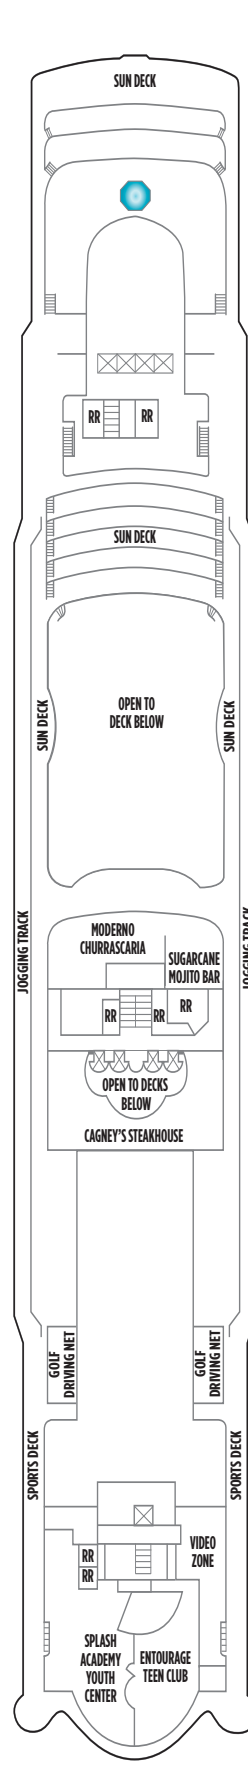

NORWEGIAN DAWN DECK PLANS

LEGEND

- Wheelchair Accessible
- ↕ Connecting staterooms
- ▲ Third-person occupancy available
- ⊕ Third- and/or fourth-person occupancy available
- ☆ Up to sixth-person occupancy available
- ★ Up to seventh-person occupancy available
- ⊠ Elevator
- ⊞ Elevator
- RR Restroom
- PrivaSea (partially enclosed) balcony

S1

DECK 14

DECK 13

S6 SB SP 14

DECK 12

S4 MA MB MX BA 1A

DECK 11

S2 SD SF SM B1 BA

DECK 10

S3 SF SN B1 BA BF

DECK 9

SN B1 BF O4 OK 1B

DECK 8

DECK 7

DECK 6

DECK 5

DECK 4