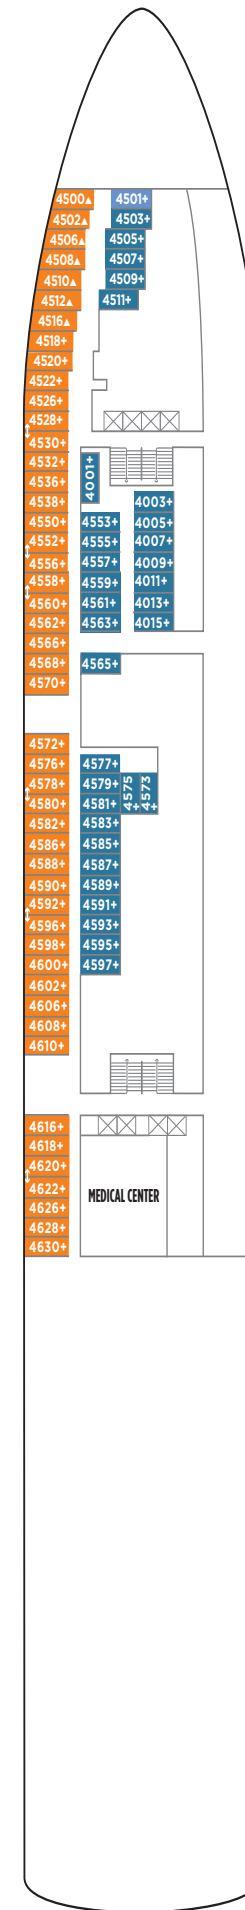

NORWEGIAN DAWN DECK PLANS

LEGEND

- Wheelchair Accessible
- ↕ Connecting staterooms
- ▲ Third-person occupancy available
- ⊕ Third- and/or fourth-person occupancy available
- ☆ Up to sixth-person occupancy available
- ★ Up to seventh-person occupancy available
- ⊠ Elevator
- ⊞ Elevator
- RR Restroom
- PrivaSea (partially enclosed) balcony

S1

DECK 14

DECK 13

S6 SB SP 14

DECK 12

S4 MA MB MX BA 1A

DECK 11

S2 SD SF SM B1 BA

DECK 10

S3 SF SN B1 BA BF

DECK 9

SN B1 BF O4 OK 1B

DECK 8

DECK 7

DECK 6

DECK 5

DECK 4