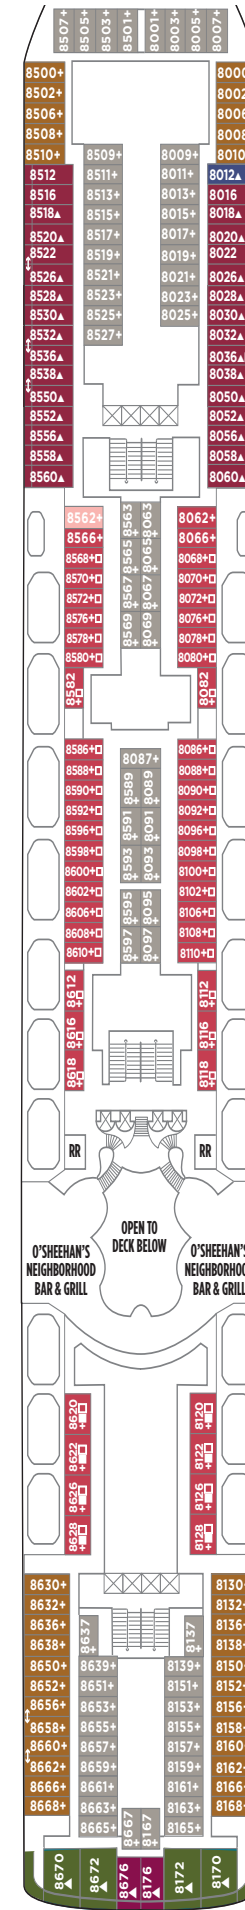

NORWEGIAN DAWN DECK PLANS

LEGEND

- Wheelchair Accessible
- ↕ Connecting staterooms
- ▲ Third-person occupancy available
- ⊕ Third- and/or fourth-person occupancy available
- ☆ Up to sixth-person occupancy available
- ★ Up to seventh-person occupancy available
- ⊠ Elevator
- ⊞ Elevator
- RR Restroom
- PrivaSea (partially enclosed) balcony

S1

DECK 14

DECK 13

S6 SB SP 14

DECK 12

S4 MA MB MX BA 1A

DECK 11

S2 SD SF SM B1 BA

DECK 10

S3 SF SN B1 BA BF

DECK 9

SN B1 BF O4 OK 1B

DECK 8

DECK 7

DECK 6

DECK 5

DECK 4