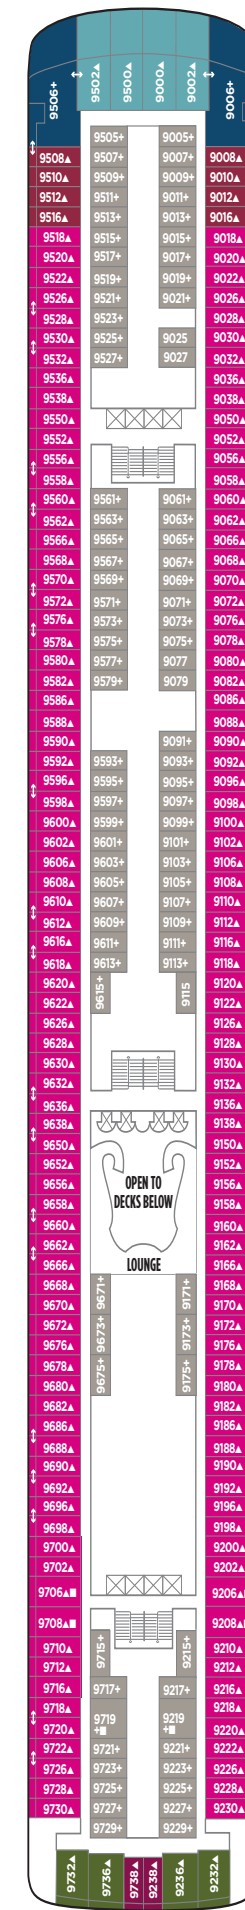

NORWEGIAN DAWN DECK PLANS

LEGEND

- Wheelchair Accessible
- ↕ Connecting staterooms
- ▲ Third-person occupancy available
- ⊕ Third- and/or fourth-person occupancy available
- ☆ Up to sixth-person occupancy available
- ★ Up to seventh-person occupancy available
- ⊠ Elevator
- ⊞ Elevator
- RR Restroom
- PrivaSea (partially enclosed) balcony

S1

DECK 14

DECK 13

S6 SB SP 14

DECK 12

S4 MA MB MX BA 1A

DECK 11

S2 SD SF SM B1 BA

DECK 10

S3 SF SN B1 BA BF

DECK 9

SN B1 BF O4 OK 1B

DECK 8

DECK 7

DECK 6

DECK 5

DECK 4