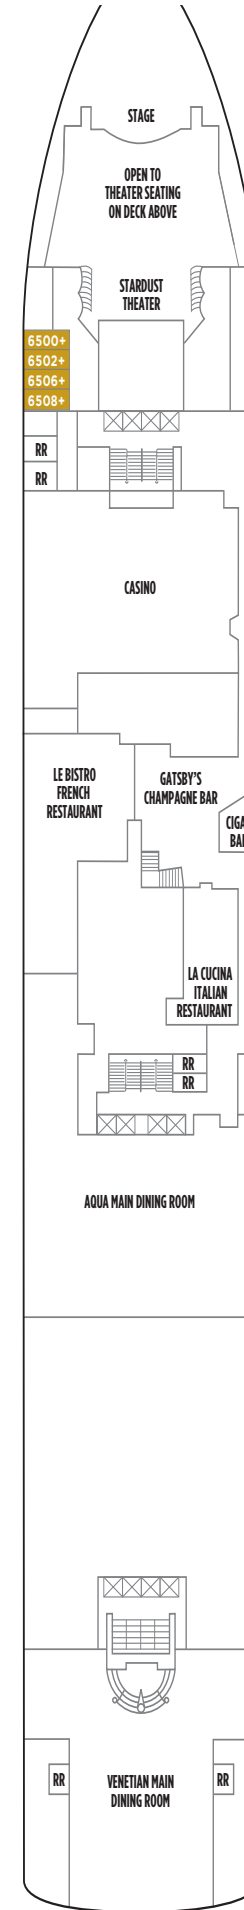

NORWEGIAN DAWN DECK PLANS

LEGEND

- Wheelchair Accessible
- ↕ Connecting staterooms
- ▲ Third-person occupancy available
- ⊕ Third- and/or fourth-person occupancy available
- ☆ Up to sixth-person occupancy available
- ★ Up to seventh-person occupancy available
- ⊠ Elevator
- ⊞ Elevator
- RR Restroom
- PrivaSea (partially enclosed) balcony

S1

DECK 14

DECK 13

S6 SB SP 14

DECK 12

S4 MA MB MX BA 1A

DECK 11

S2 SD SF SM B1 BA

DECK 10

S3 SF SN B1 BA BF

DECK 9

SN B1 BF O4 OK 1B

DECK 8

DECK 7

DECK 6

DECK 5

DECK 4