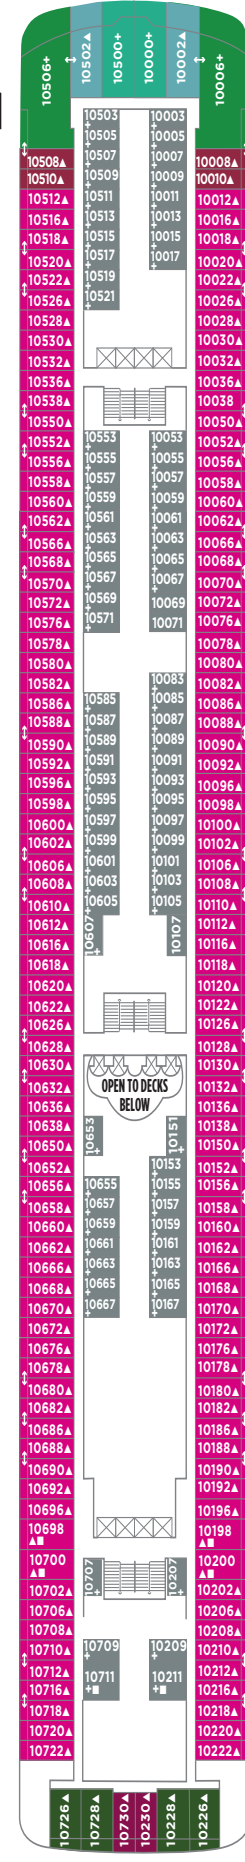

NORWEGIAN DAWN DECK PLANS

LEGEND

- Wheelchair Accessible
- ↕ Connecting staterooms
- ▲ Third-person occupancy available
- ⊕ Third- and/or fourth-person occupancy available
- ☆ Up to sixth-person occupancy available
- ★ Up to seventh-person occupancy available
- ⊠ Elevator
- ⊞ Elevator
- RR Restroom
- PrivaSea (partially enclosed) balcony

S1

DECK 14

DECK 13

S6 SB SP 14

DECK 12

S4 MA MB MX BA 1A

DECK 11

S2 SD SF SM B1 BA

DECK 10

S3 SF SN B1 BA BF

DECK 9

SN B1 BF O4 OK 1B

DECK 8

DECK 7

DECK 6

DECK 5

DECK 4