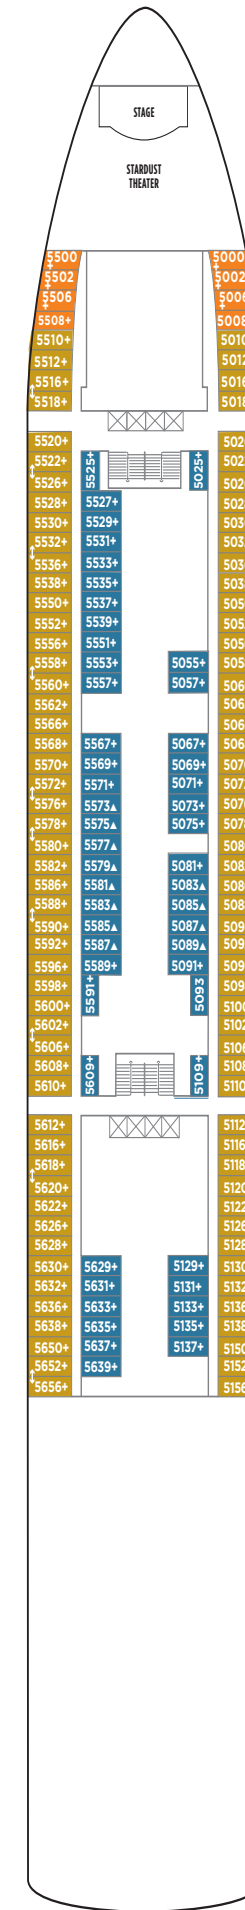

NORWEGIAN DAWN DECK PLANS

LEGEND

- Wheelchair Accessible
- ↕ Connecting staterooms
- ▲ Third-person occupancy available
- ⊕ Third- and/or fourth-person occupancy available
- ☆ Up to sixth-person occupancy available
- ★ Up to seventh-person occupancy available
- ⊠ Elevator
- ⊞ Elevator
- RR Restroom
- PrivaSea (partially enclosed) balcony

S1

DECK 14

DECK 13

S6 SB SP 14

DECK 12

S4 MA MB MX BA 1A

DECK 11

S2 SD SF SM B1 BA

DECK 10

S3 SF SN B1 BA BF

DECK 9

SN B1 BF O4 OK 1B

DECK 8

DECK 7

DECK 6

DECK 5

DECK 4