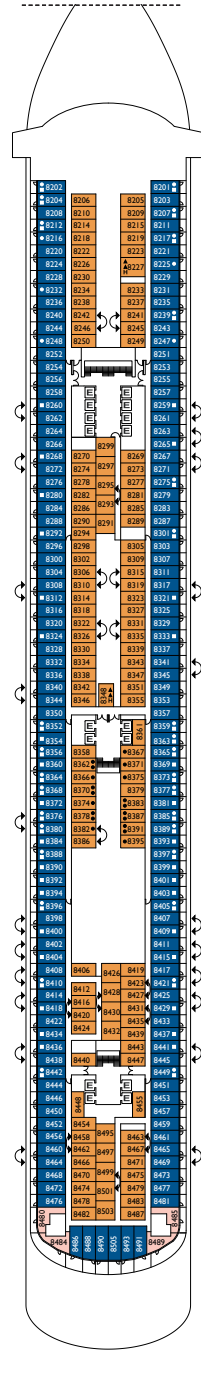

Costa Firenze

Inside cabin

DECK 1, DECK 2, DECK 5,
DECK 6, DECK 7, DECK 8, DECK 9,
DECK 10, DECK 11, DECK 12, DECK 14

Outside cabins ocean view

DECK 1, DECK 2, DECK 3,
DECK 6, DECK 7, DECK 9, DECK 10,
DECK 11, DECK 14

Cabins with ocean view balcony

DECK 2, DECK 5, DECK 6, DECK 7, DECK 8,
DECK 9, DECK 10, DECK 11, DECK 12, DECK 14

Grt: 135.500 t
 Length: 323,6 m
 Width: 37,2 m
 Cruising speed: 18 knots
 Max speed: 22,6 knots

- ✓ cabins with partially restricted view
- single cabins
- H cabins for disabled guests
- ↪ interconnecting cabins
- E lift
- * double sofa bed
- 1 upper berth
- single sofa bed
- ▲▲ 2 low beds that cannot be converted into a double
- ▲ cannot be converted into a double

DECK 4

DECK 3

DECK 2

DECK 1