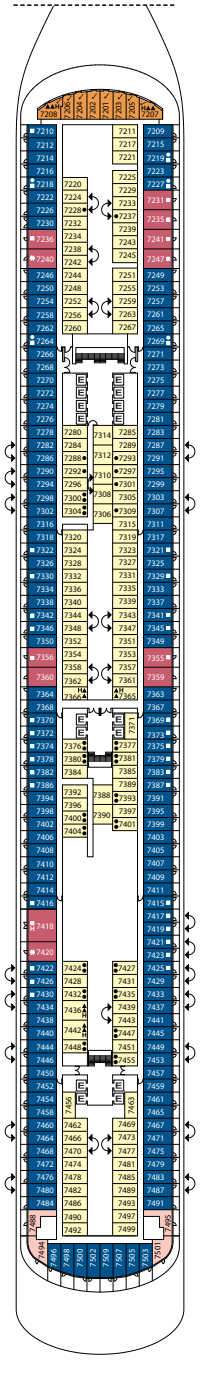

Costa Firenze

Inside cabin

DECK 1, DECK 2, DECK 5,
DECK 6, DECK 7, DECK 8, DECK 9,
DECK 10, DECK 11, DECK 12, DECK 14

Outside cabins ocean view

DECK 1, DECK 2, DECK 3,
DECK 6, DECK 7, DECK 9, DECK 10,
DECK 11, DECK 14

Cabins with ocean view balcony

DECK 2, DECK 5, DECK 6, DECK 7, DECK 8,
DECK 9, DECK 10, DECK 11, DECK 12, DECK 14

Grt: 135.500 t
 Length: 323,6 m
 Width: 37,2 m
 Cruising speed: 18 knots
 Max speed: 22,6 knots

- ✓ cabins with partially restricted view
- single cabins
- H cabins for disabled guests
- ↪ interconnecting cabins
- E lift
- * double sofa bed
- 1 upper berth
- single sofa bed
- ▲▲ 2 low beds that cannot be converted into a double
- ▲ cannot be converted into a double

DECK 4

DECK 3

DECK 2

DECK 1