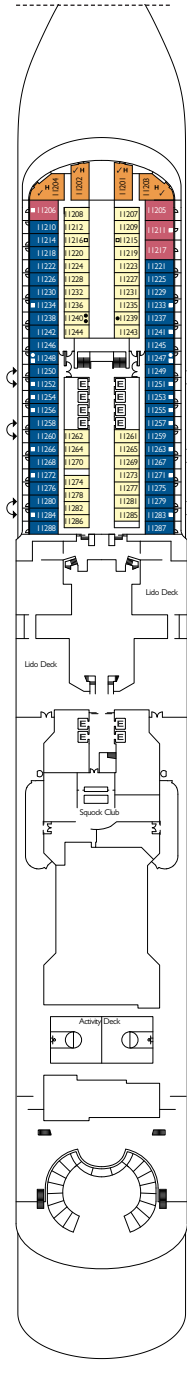

Costa Firenze

Inside cabin

DECK 1, DECK 2, DECK 5,
DECK 6, DECK 7, DECK 8, DECK 9,
DECK 10, DECK 11, DECK 12, DECK 14

Outside cabins ocean view

DECK 1, DECK 2, DECK 3,
DECK 6, DECK 7, DECK 9, DECK 10,
DECK 11, DECK 14

Cabins with ocean view balcony

DECK 2, DECK 5, DECK 6, DECK 7, DECK 8,
DECK 9, DECK 10, DECK 11, DECK 12, DECK 14

Grt: 135.500 t
 Length: 323,6 m
 Width: 37,2 m
 Cruising speed: 18 knots
 Max speed: 22,6 knots

- ✓ cabins with partially restricted view
- single cabins
- H cabins for disabled guests
- ↪ interconnecting cabins
- E lift
- * double sofa bed
- 1 upper berth
- single sofa bed
- ▲▲ 2 low beds that cannot be converted into a double
- ▲ cannot be converted into a double

DECK 4

DECK 3

DECK 2

DECK 1