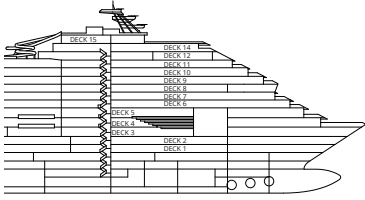

Costa Firenze

Inside cabin

DECK 1, DECK 2, DECK 5,
DECK 6, DECK 7, DECK 8, DECK 9,
DECK 10, DECK 11, DECK 12, DECK 14

Outside cabins ocean view

DECK 1, DECK 2, DECK 3,
DECK 6, DECK 7, DECK 9, DECK 10,
DECK 11, DECK 14

Cabins with ocean view balcony

DECK 2, DECK 5, DECK 6, DECK 7, DECK 8,
DECK 9, DECK 10, DECK 11, DECK 12, DECK 14

Grt: 135.500 t
 Length: 323,6 m
 Width: 37,2 m
 Cruising speed: 18 knots
 Max speed: 22,6 knots