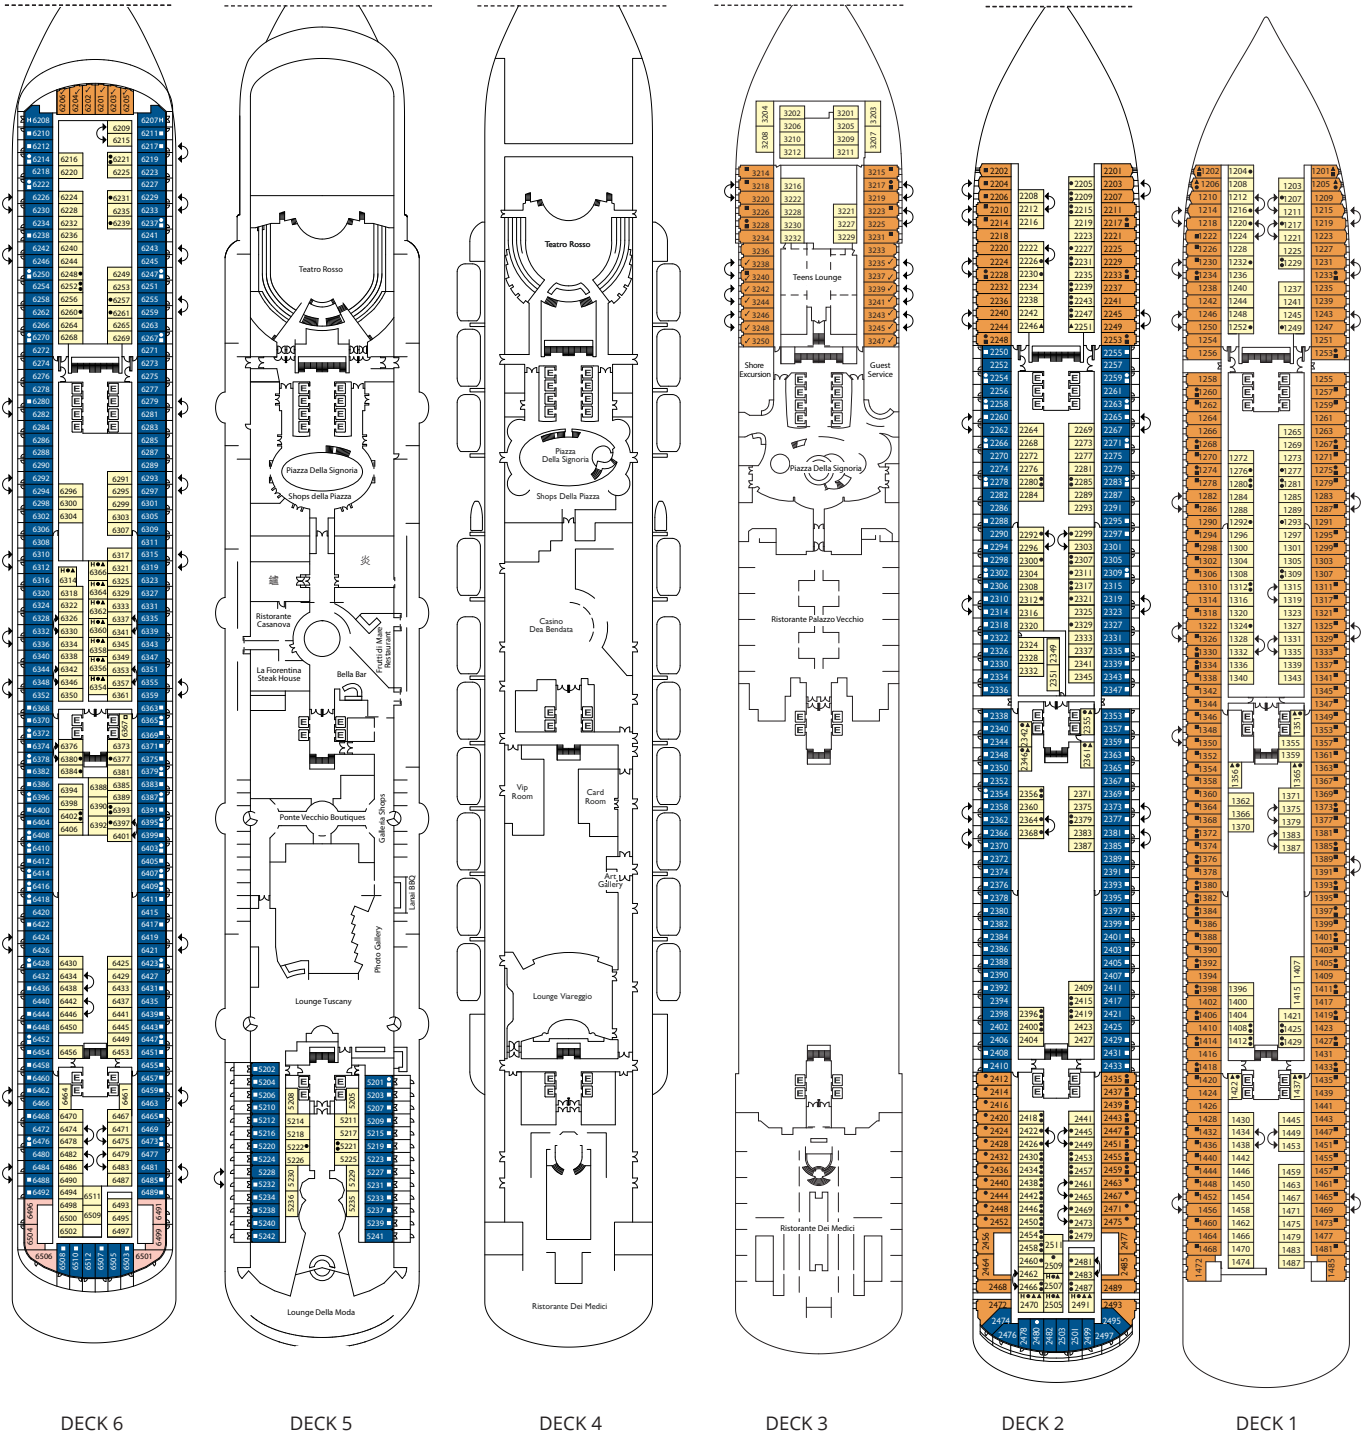

Cabins with ocean view balcony

DECK 2, DECK 5, DECK 6, DECK 7, DECK 8,
DECK 9, DECK 10, DECK 11, DECK 12, DECK 14

Grt: 135.500 t
 Length: 323,6 m
 Width: 37,2 m
 Cruising speed: 18 knots
 Max speed: 22,6 knots

- ✓ cabins with partially restricted view
- single cabins
- H cabins for disabled guests
- ↪ interconnecting cabins
- E lift
- * double sofa bed
- 1 upper berth
- single sofa bed
- ▲▲ 2 low beds that cannot be converted into a double
- ▲ cannot be converted into a double

Suites

- Mini Suite with Ocean View Balcony.
DECK 6, DECK 7, DECK 8
- Suite with Ocean View Balcony.
DECK 7, DECK 9, DECK 11, DECK 14

Please note: Double bed is available in all cabin grades.

DECK 6

DECK 5