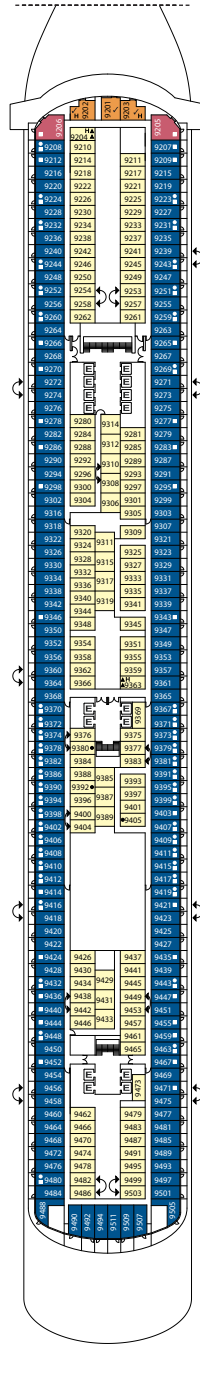

Costa Firenze

Inside cabin

DECK 1, DECK 2, DECK 5,
DECK 6, DECK 7, DECK 8, DECK 9,
DECK 10, DECK 11, DECK 12, DECK 14

Outside cabins ocean view

DECK 1, DECK 2, DECK 3,
DECK 6, DECK 7, DECK 9, DECK 10,
DECK 11, DECK 14

Cabins with ocean view balcony

DECK 2, DECK 5, DECK 6, DECK 7, DECK 8,
DECK 9, DECK 10, DECK 11, DECK 12, DECK 14

Grt: 135.500 t
 Length: 323,6 m
 Width: 37,2 m
 Cruising speed: 18 knots
 Max speed: 22,6 knots

- ✓ cabins with partially restricted view
- single cabins
- H cabins for disabled guests
- ↪ interconnecting cabins
- E lift
- * double sofa bed
- 1 upper berth
- single sofa bed
- ▲▲ 2 low beds that cannot be converted into a double
- ▲ cannot be converted into a double

DECK 4

DECK 3

DECK 2

DECK 1