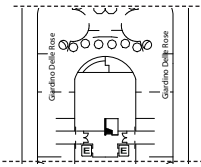

Costa Firenze

Inside cabin

DECK 1, DECK 2, DECK 5,
DECK 6, DECK 7, DECK 8, DECK 9,
DECK 10, DECK 11, DECK 12, DECK 14

Outside cabins ocean view

DECK 1, DECK 2, DECK 3,
DECK 6, DECK 7, DECK 9, DECK 10,
DECK 11, DECK 14

Cabins with ocean view balcony

DECK 2, DECK 5, DECK 6, DECK 7, DECK 8,
DECK 9, DECK 10, DECK 11, DECK 12, DECK 14

Grt: 135.500 t
 Length: 323,6 m
 Width: 37,2 m
 Cruising speed: 18 knots
 Max speed: 22,6 knots