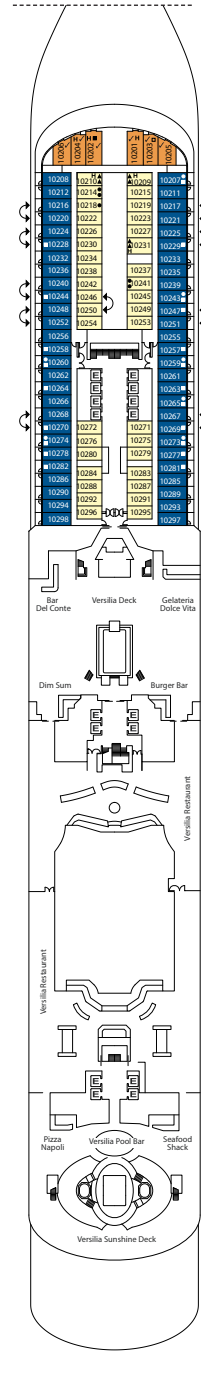

Costa Firenze

Inside cabin

DECK 1, DECK 2, DECK 5,
DECK 6, DECK 7, DECK 8, DECK 9,
DECK 10, DECK 11, DECK 12, DECK 14

Outside cabins ocean view

DECK 1, DECK 2, DECK 3,
DECK 6, DECK 7, DECK 9, DECK 10,
DECK 11, DECK 14

Cabins with ocean view balcony

DECK 2, DECK 5, DECK 6, DECK 7, DECK 8,
DECK 9, DECK 10, DECK 11, DECK 12, DECK 14

Grt: 135.500 t
 Length: 323,6 m
 Width: 37,2 m
 Cruising speed: 18 knots
 Max speed: 22,6 knots

- ✓ cabins with partially restricted view
- single cabins
- H cabins for disabled guests
- ↪ interconnecting cabins
- E lift
- * double sofa bed
- 1 upper berth
- single sofa bed
- ▲▲ 2 low beds that cannot be converted into a double
- ▲ cannot be converted into a double

DECK 4

DECK 3

DECK 2

DECK 1