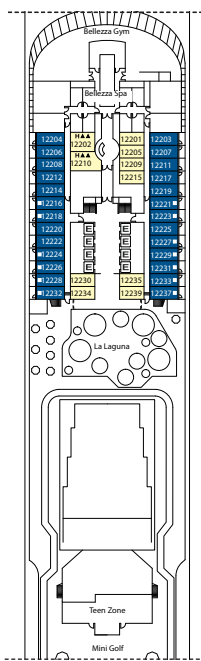

Costa Firenze

Inside cabin

DECK 1, DECK 2, DECK 5,
DECK 6, DECK 7, DECK 8, DECK 9,
DECK 10, DECK 11, DECK 12, DECK 14

Outside cabins ocean view

DECK 1, DECK 2, DECK 3,
DECK 6, DECK 7, DECK 9, DECK 10,
DECK 11, DECK 14

Cabins with ocean view balcony

DECK 2, DECK 5, DECK 6, DECK 7, DECK 8,
DECK 9, DECK 10, DECK 11, DECK 12, DECK 14

Grt: 135.500 t
 Length: 323,6 m
 Width: 37,2 m
 Cruising speed: 18 knots
 Max speed: 22,6 knots

- ✓ cabins with partially restricted view
- single cabins
- H cabins for disabled guests
- ↪ interconnecting cabins
- E lift
- * double sofa bed
- 1 upper berth
- single sofa bed
- ▲▲ 2 low beds that cannot be converted into a double
- ▲ cannot be converted into a double

Suites

- Mini Suite with Ocean View Balcony.
DECK 6, DECK 7, DECK 8
- Suite with Ocean View Balcony.
DECK 7, DECK 9, DECK 11, DECK 14

Please note: Double bed is available in all cabin grades.

DECK 6

DECK 5