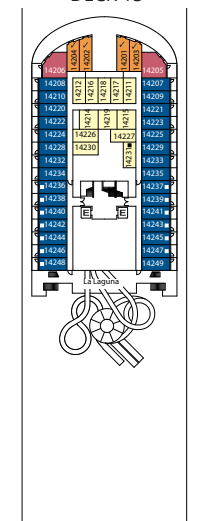

Costa Firenze

Inside cabin

DECK 1, DECK 2, DECK 5,
DECK 6, DECK 7, DECK 8, DECK 9,
DECK 10, DECK 11, DECK 12, DECK 14

Outside cabins ocean view

DECK 1, DECK 2, DECK 3,
DECK 6, DECK 7, DECK 9, DECK 10,
DECK 11, DECK 14

Cabins with ocean view balcony

DECK 2, DECK 5, DECK 6, DECK 7, DECK 8,
DECK 9, DECK 10, DECK 11, DECK 12, DECK 14

Grt: 135.500 t
 Length: 323,6 m
 Width: 37,2 m
 Cruising speed: 18 knots
 Max speed: 22,6 knots

- ✓ cabins with partially restricted view
- single cabins
- H cabins for disabled guests
- ↪ interconnecting cabins
- E lift
- * double sofa bed
- 1 upper berth
- single sofa bed
- ▲▲ 2 low beds that cannot be converted into a double
- ▲ cannot be converted into a double

DECK 4

DECK 3

DECK 2

DECK 1