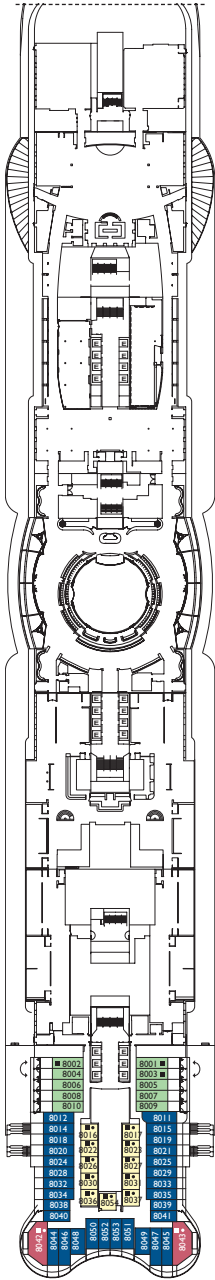

DECK 8
BOLGHERI