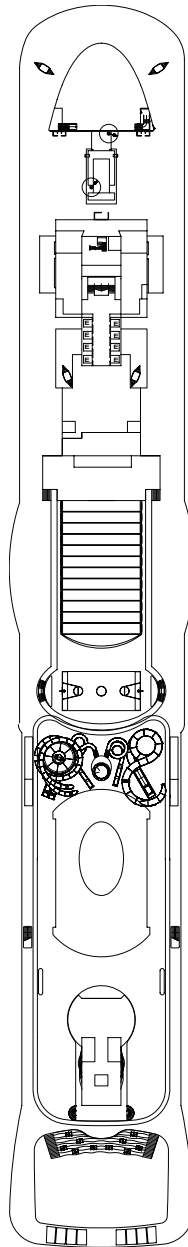

DECK 18
VIAREGGIO