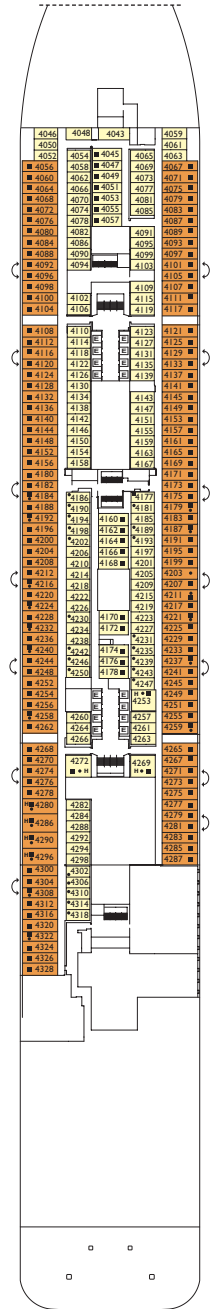

Montalcino*, Bolgheri, Siena, Volterra,
San Gimignano, Arezzo, Venezia, Pisa,
Lucca, Bellagio

* Cabins with loggia balcony (balcony door can be closed by the crew in case of bad weather)

Grt: 182.700 t
 Length: 337 m
 Width: 42 m
 Cruising speed: 17 Knots
 Max speed: 21,5 Knots

- H cabins for disabled guests
- C interconnecting cabins
- E lift
- single sofa bed
- 1 upper berth

Note: the matrimonial bed is available in all the categories of cabin.
 3° and 4° bed are available in all the categories.

Suites

- Suite with Ocean View Balcony.
 Bolgheri, Siena, Volterra, San Gimignano, Arezzo, Livorno, Milano
- Grand Suite with Ocean View Balcony.
 Siena, San Gimignano, Arezzo, Montecatini Terme

■ Cabin with terrace by the sea
 Bolgheri, Siena

DECK 8
BOLGHERI

DECK 7
MONTEPULCIANO

DECK 6
PIENZA

DECK 5
MONTALCINO

DECK 4
TALAMONE

Costa Toscana

Inside cabin

Talamone, Montalcino, Bolgheri, Siena, Volterra, San Gimignano, Arezzo, Livorno, Pisa, Lucca, Montecatini Terme