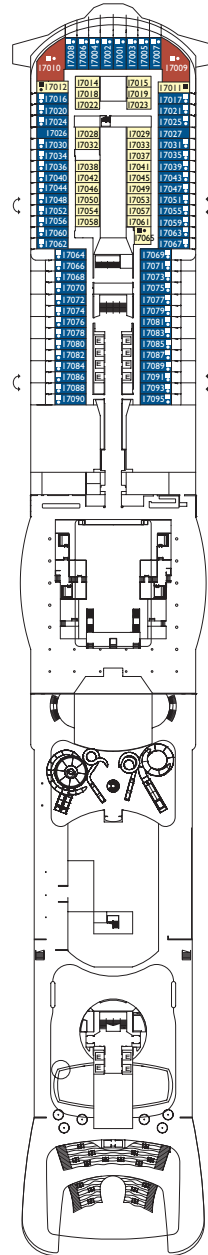

Montalcino*, Bolgheri, Siena, Volterra,
San Gimignano, Arezzo, Venezia, Pisa,
Lucca, Bellagio

* Cabins with loggia balcony (balcony door can be closed by the crew in case of bad weather)

Grt: 182.700 t
 Length: 337 m
 Width: 42 m
 Cruising speed: 17 Knots
 Max speed: 21,5 Knots

- H cabins for disabled guests
- C interconnecting cabins
- E lift
- single sofa bed
- 1 upper berth

Note: the matrimonial bed is available in all the categories of cabin.
 3° and 4° bed are available in all the categories.

DECK 8
BOLGHERI

DECK 7
MONTEPULCIANO

DECK 6
PIENZA

DECK 5
MONTALCINO

DECK 4
TALAMONE

Costa Toscana

Inside cabin

Talamone, Montalcino, Bolgheri, Siena, Volterra, San Gimignano, Arezzo, Livorno, Pisa, Lucca, Montecatini Terme

DECK 20
FORTE DEI MARMİ

DECK 19
PIETRASANTA

DECK 18
VIAREGGIO

DECK 17
MONTECATINI TERME

DECK 16
LUCCA