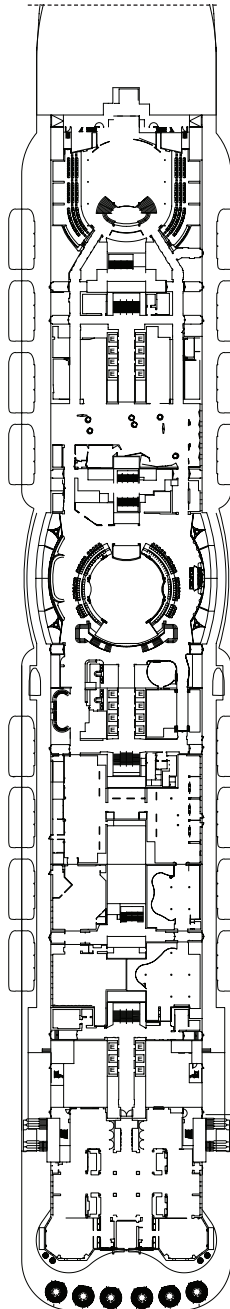

DECK 7
MONTEPULCIANO