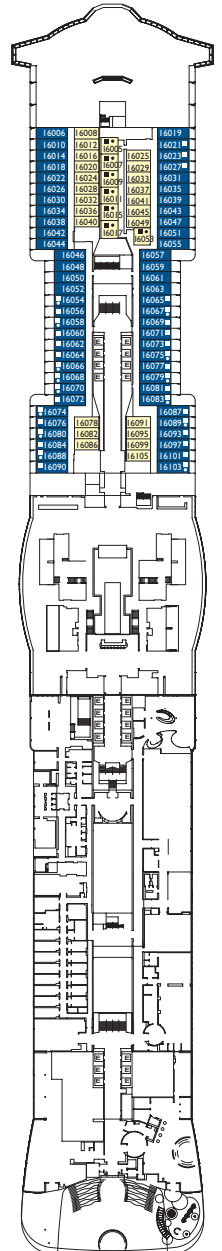

Montalcino*, Bolgheri, Siena, Volterra,
San Gimignano, Arezzo, Venezia, Pisa,
Lucca, Bellagio

* Cabins with loggia balcony (balcony door can be closed by the crew in case of bad weather)

Grt: 182.700 t
 Length: 337 m
 Width: 42 m
 Cruising speed: 17 Knots
 Max speed: 21,5 Knots

- H cabins for disabled guests
- C interconnecting cabins
- E lift
- single sofa bed
- 1 upper berth

Note: the matrimonial bed is available in all the categories of cabin.
 3° and 4° bed are available in all the categories.

DECK 8
BOLGHERI

DECK 7
MONTEPULCIANO

DECK 6
PIENZA

DECK 5
MONTALCINO

DECK 4
TALAMONE

Costa Toscana

Inside cabin

Talamone, Montalcino, Bolgheri, Siena, Volterra, San Gimignano, Arezzo, Livorno, Pisa, Lucca, Montecatini Terme

DECK 20
FORTE DEI MARMİ

DECK 19
PIETRASANTA

DECK 18
VIAREGGIO

DECK 17
MONTECATINI TERME

DECK 16
LUCCA