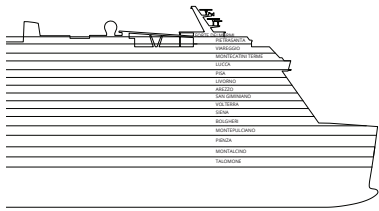

Costa Toscana

Inside cabin

Talamone, Montalcino, Bolgheri,
Siena, Volterra, San Gimignano, Arezzo,
Livorno, Pisa, Lucca,
Montecatini Terme

Outside cabins ocean view

Talamone, Montalcino

Cabins with ocean view balcony

Montalcino*, Bolgheri, Siena, Volterra,
San Gimignano, Arezzo, Venezia, Pisa,
Lucca, Bellagio

* Cabins with loggia balcony (balcony door can be closed by the crew in case of bad weather)

Grt: 182.700 t
 Length: 337 m
 Width: 42 m
 Cruising speed: 17 Knots
 Max speed: 21,5 Knots