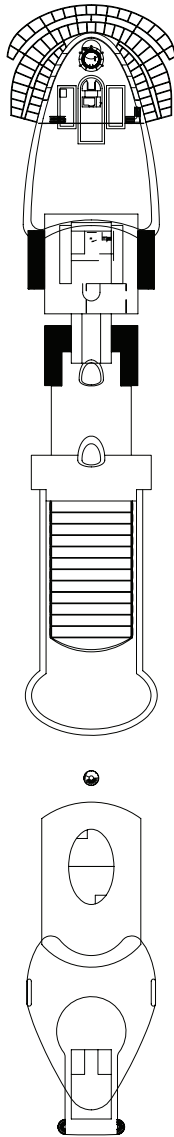

DECK 19
PIETRASANTA