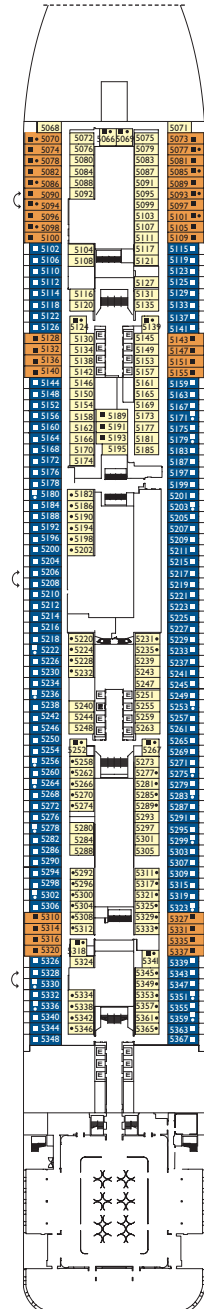

Montalcino*, Bolgheri, Siena, Volterra,
San Gimignano, Arezzo, Venezia, Pisa,
Lucca, Bellagio

* Cabins with loggia balcony (balcony door can be closed by the crew in case of bad weather)

Grt: 182.700 t
 Length: 337 m
 Width: 42 m
 Cruising speed: 17 Knots
 Max speed: 21,5 Knots

- H cabins for disabled guests
- C interconnecting cabins
- E lift
- single sofa bed
- 1 upper berth

Note: the matrimonial bed is available in all the categories of cabin.
 3° and 4° bed are available in all the categories.

DECK 8
BOLGHERI

DECK 7
MONTEPULCIANO

DECK 6
PIENZA

DECK 5
MONTALCINO

DECK 4
TALAMONE

Costa Toscana

Inside cabin

Talamone, Montalcino, Bolgheri, Siena, Volterra, San Gimignano, Arezzo, Livorno, Pisa, Lucca, Montecatini Terme