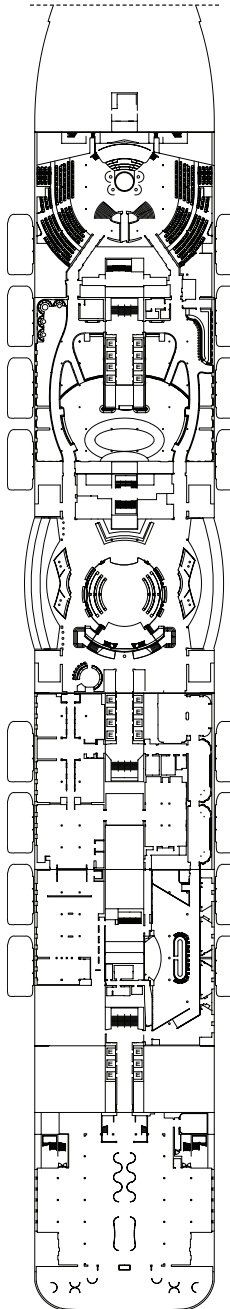

DECK 6
PIENZA