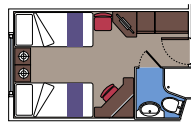

64 Outside with Partial view

Cabins with porthole (from ≈ 12 to 13 m²).
Double bed can be converted into two single beds.