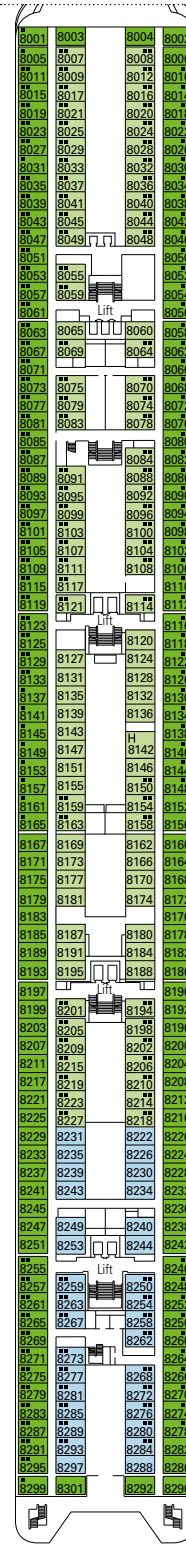

DECK PLANS & ACCOMMODATIONS

980 CABINS
2.646 GUESTS

DECK 8
BACH