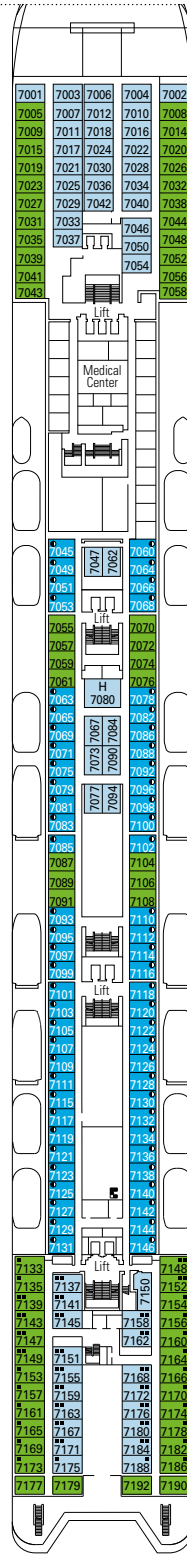

DECK 7
BRAHMS