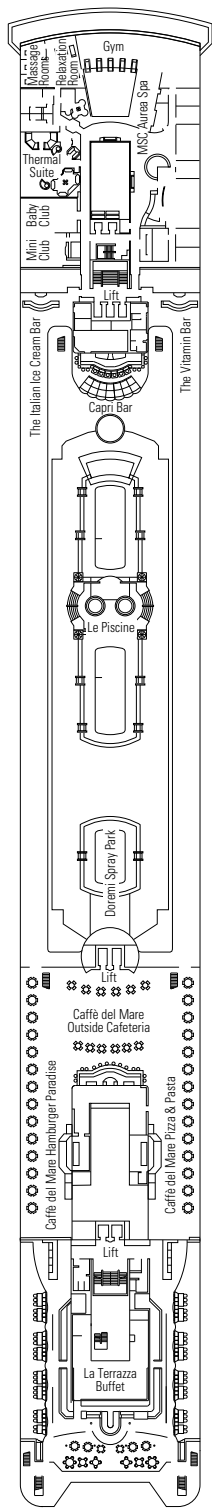

DECK 10 SIBELIUS   **DECK 11 DEBUSSY**   **DECK 12 BIZET**   **DECK 13 SCHUBERT**

Ship configuration, data and descriptions may be subject to change depending on the season and on the destination and must be verified at the time of booking.