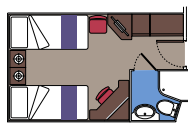

351 Interior

346 cabins (13 m²).
Double bed can be converted into two single beds.

5 cabins for guests with disabilities or reduced mobility (from ≈ 13 to 21 m²).
Two single beds.

This kind of accommodation is available with Bella and Fantastica Experiences