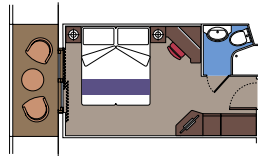

94 Balcony

Cabins (≈ 13 m²) with balcony (≈ 3,5 m²).
Double bed can be converted into two single beds.