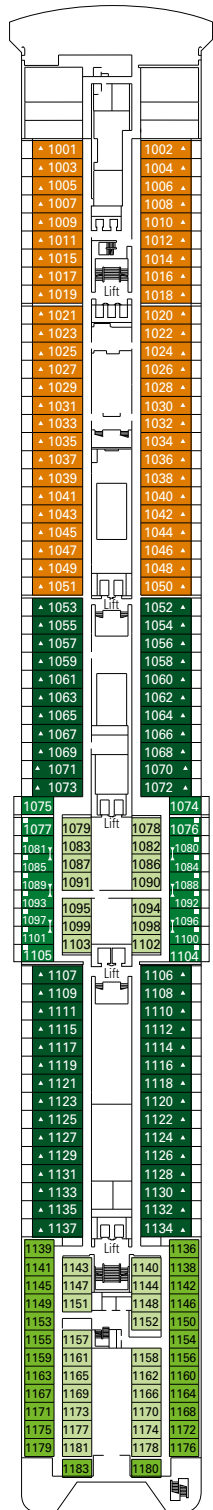

DECK 10 SIBELIUS   **DECK 11 DEBUSSY**   **DECK 12 BIZET**   **DECK 13 SCHUBERT**

Ship configuration, data and descriptions may be subject to change depending on the season and on the destination and must be verified at the time of booking.