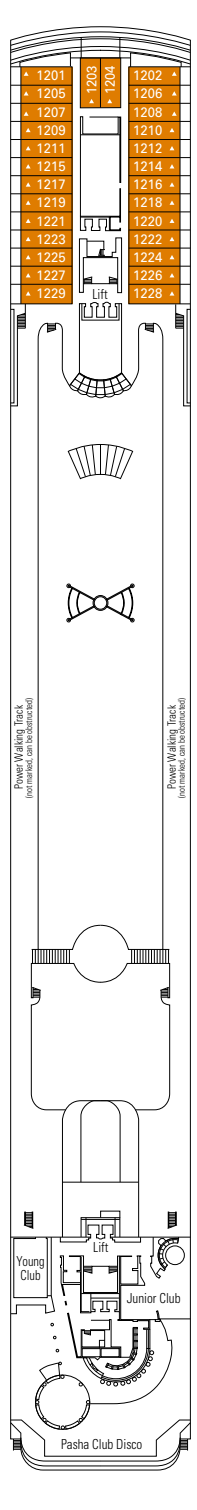

DECK 10 SIBELIUS   **DECK 11 DEBUSSY**   **DECK 12 BIZET**   **DECK 13 SCHUBERT**

Ship configuration, data and descriptions may be subject to change depending on the season and on the destination and must be verified at the time of booking.