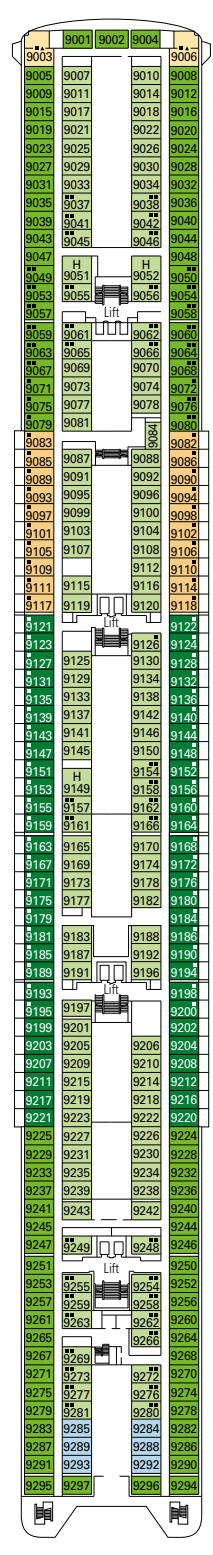

DECK 9
TCHAIKOVSKI