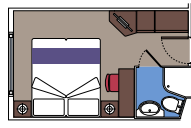

# CABIN TYPES

BALCONY CABIN

## 130 Suites

Suites (≈ 22 m<sup>2</sup>) with balcony (≈ 5 m<sup>2</sup>).  
Double bed can be converted into two single beds.

This kind of accommodation is available with Fantastica and Aurea Experiences.

## 94 Balcony

Cabins (≈ 13 m<sup>2</sup>) with balcony (≈ 3,5 m<sup>2</sup>).  
Double bed can be converted into two single beds.

This kind of accommodation is available with Fantastica and Aurea Experiences.

## 341 Ocean View

339 Cabins with porthole (from ≈ 13 to 20 m<sup>2</sup>).  
Double bed can be converted into two single beds.  
This kind of accommodation is available only with Fantastica Experience.