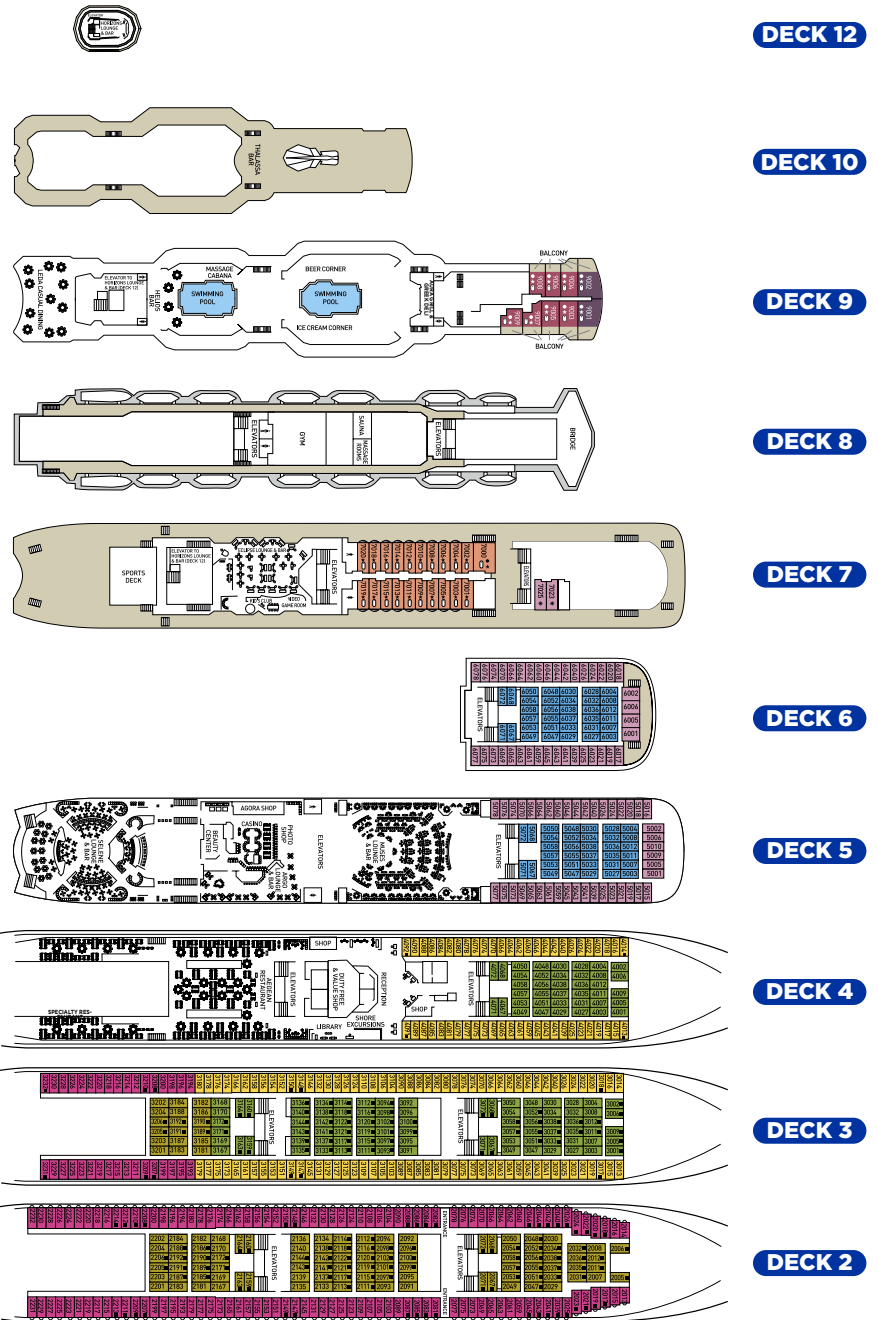

ONBOARD CELESTYAL OLYMPIA

SYMBOL LEGEND

- None 2 lower beds
- Double bed
- 2 lower beds + 2 upper beds
- ★ Sofa bed
- ●■★○ Double bed + sofa + stateroom with bathtub
- Suitable for wheelchair
- Stateroom with bathtub
- ▲ Stateroom with obstructed view

PLACES TO HAVE A GOOD MEAL

Deck 9 Aura Grill - Greek Deli - Leda Casual Dining

Deck 4 Aegean Restaurant - Specialty Restaurant

PLACES TO HAVE FUN

Deck 12 Horizons Lounge & Bar

Deck 10 Thalassa Bar

Deck 9 Helios Bar

Deck 7 Eclipse Lounge & Bar - Sports Deck

PLACES TO TREAT YOURSELF

Deck 9 Swimming Pools - Massage Cabana

Deck 8 Sauna - Massage Rooms - Gym

Deck 7 Kid's Club - Video Game Room

Deck 5 Photo Shop - Agora Shop - Beauty Center

Deck 4 Reception - Shore Excursions - Library - Duty Free Shop

Deck 1 Medical Center

YOUR SHIP

- 1,664 passengers in 724 staterooms, 9 with private balcony
- All staterooms are equipped with telephone, hairdryers, safety deposit boxes & TV
- Minibar in all suites
- Fully air-conditioned, stabilisers
- Wi-Fi and doctor on board at extra cost

Length 214.88 m

Tonnage 37,584 grt

Flag Malta

Deckplans and stateroom layouts are given purely as a guide. Size and layout may vary within the same category. Some staterooms in SJ category might have partially obstructed view.

CATEGORY	DECK	DESCRIPTION	NUMBER OF STATEROOMS
INSIDE STATEROOM			
IA	2/3	2 lower beds, 3rd/4th berth, bathroom with shower	114
IB	3/4	2 lower beds, 3rd/4th berth, bathroom with shower	124
IC	5/6	2 lower beds, bathroom with shower	68
OUTSIDE STATEROOM			
XA	2/3	2 lower beds, 3rd/4th berth, bathroom with shower	160
XB	3/4	2 lower beds, 3rd/4th berth, bathroom with shower	146
XC	5/6	2 lower beds, bathroom with shower	82
SUITES			
SJ	Junior Suite	7 Double bed, sofa bed, bathroom with bathtub	21
SB	Balcony Suite	9 Double bed, sofa bed, bathroom with bathtub, balcony	7
SG	Grand Suite	9 Double bed, sofa bed, bathroom with bathtub and shower, balcony	2