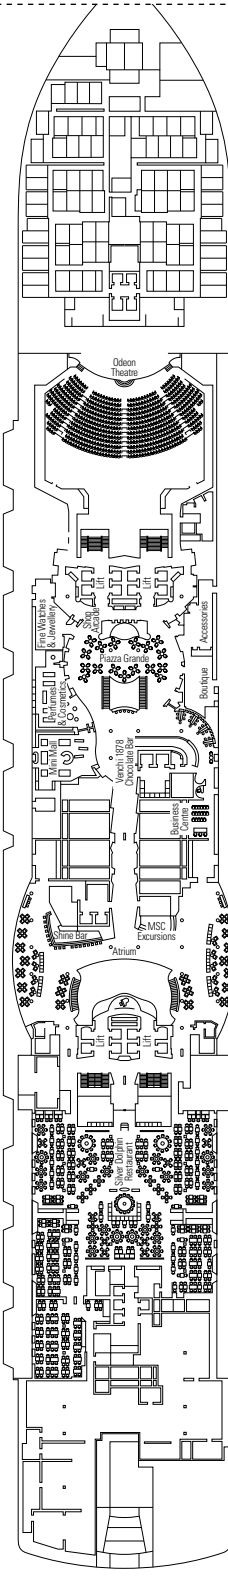

DECK 6
PACIFIC OCEAN