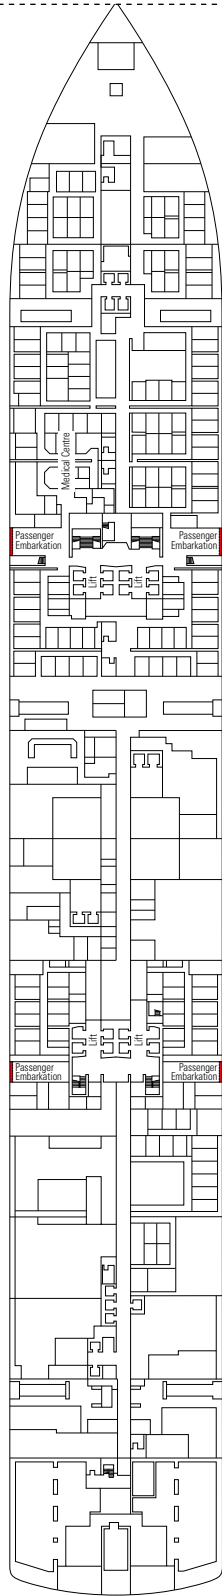

DECK 4
BALTIC