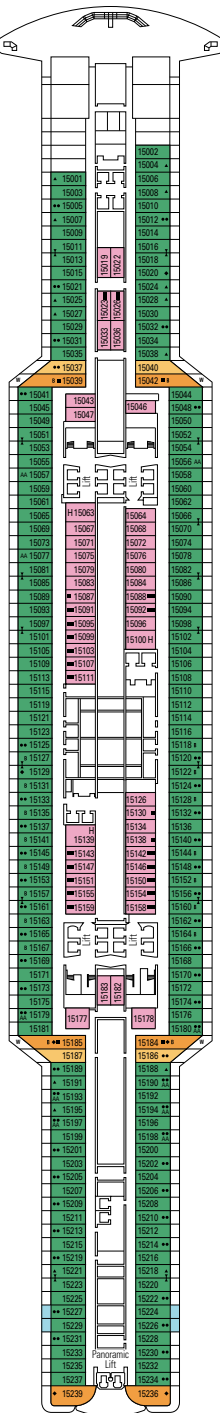

DECK 15
AEGEAN