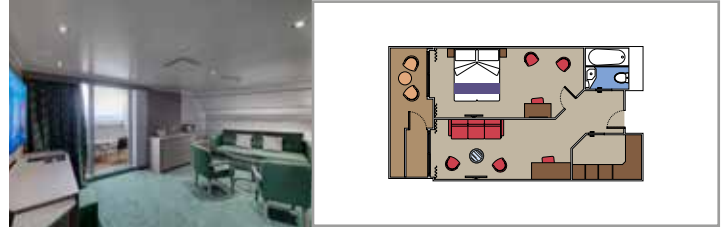

 Cabin size (m²)

 Balcony size (m²)

 Deck location

 Accommodating up to

SUITE AUREA

INCLUDED FACILITIES

- Some suites have balcony with private whirlpool
- Sitting area with sofa
- Spacious wardrobe
- Comfortable double bed or single beds (on request)
- Bathroom with shower or bathtub, vanity area with hairdryer
- Interactive TV, telephone, safe, minibar and air conditioning
- Wifi connection available (for a fee)

TWO-BEDROOM GRAND SUITE AUREA

SD

 ≈49
  ≈17
  11-14
  5

- > Sitting area with sofa or separate living area
- > Two bathrooms, one with bathtub and one with shower
- > Two bedrooms, one with double bed and one with two single beds
- > Walk-in wardrobe

GRAND SUITE AUREA

SX

 ≈35-49
  ≈10-21
  9-13
  4

- > Sitting area with sofa or separate living area
- > Walk-in wardrobe

PREMIUM SUITE AUREA WITH WHIRLPOOL

SLW

 ≈28
  ≈7
  9-15
  5

- > Large balcony with its own private whirlpool bath
- > Sitting area with sofa
- > Spacious wardrobe