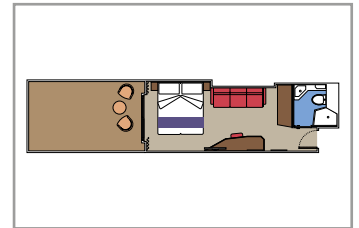

PREMIUM SUITE AUREA WITH TERRACE

SLT

 ≈28
  ≈38
  9
  4

- > Sitting area with sofa
- > Spacious wardrobe

PREMIUM SUITE AUREA

SL1

 ≈26-32
  ≈9-14
  9-15
  4

- > Sitting area with sofa
- > Spacious wardrobe

DELUXE SUITE AUREA

SR1

 ≈20
  ≈8

- > Sitting area with sofa
- > Deck 9-15
- > Accommodating up to 4 people

JUNIOR SUITE AUREA

SM

 ≈17
  ≈16

- > Sitting area with sofa
- > Deck 9
- > Accommodating up to 4 people

The images are representative only. Size, layout and furniture may vary (within the same cabin category).

 Cabin size (m²)

 Balcony size (m²)

 Deck location

 Accommodating up to

BALCONY

INCLUDED FACILITIES

- Balcony*
- Sitting area with sofa
- Comfortable double bed or single beds (on request)
- Bathroom with shower, vanity area with hairdryer
- Interactive TV, telephone, safe, minibar and air conditioning
- Wifi connection available (for a fee)