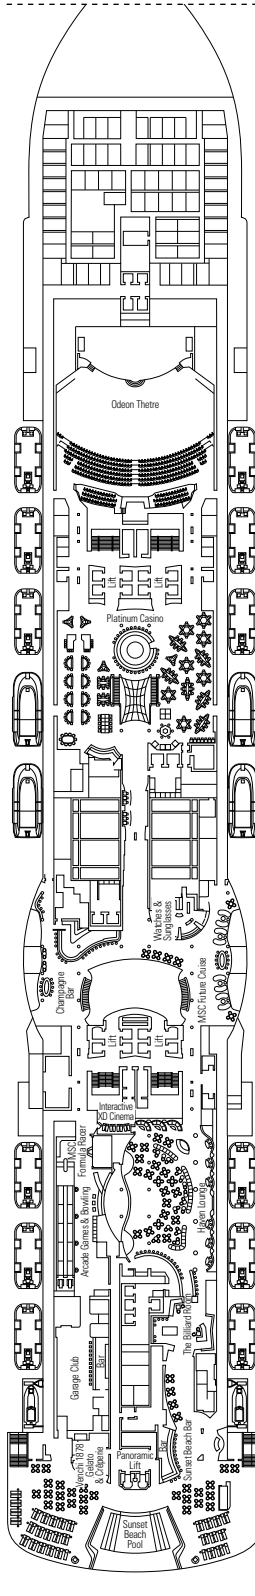

DECK 7
INDIAN OCEAN