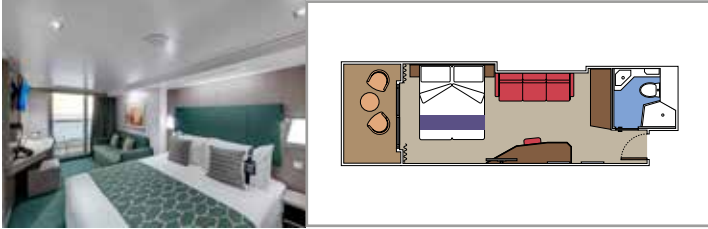

BALCONY

INCLUDED FACILITIES

- Balcony*
- Sitting area with sofa
- Comfortable double bed or single beds (on request)
- Bathroom with shower, vanity area with hairdryer
- Interactive TV, telephone, safe, minibar and air conditioning
- Wifi connection available (for a fee)

*Some cabins have a metal balcony front, instead of glass.

BALCONY AUREA

BA

≈17
≈9
9
4

› Best ship position