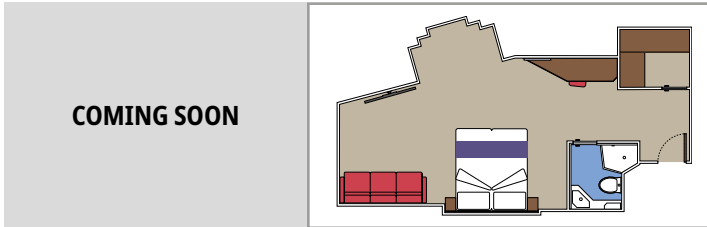

INTERIOR

INCLUDED FACILITIES

Comfortable double bed or single beds (on request)*

Bathroom with shower, vanity area with hairdryer

Interactive TV, telephone, safe, minibar and air conditioning

Wifi connection available (for a fee)

* Some cabins for guests with disabilities or reduced mobility have twin beds that can't be converted into double beds.

PREMIUM INTERIOR

IL1

≈28
10
5

› Low deck location