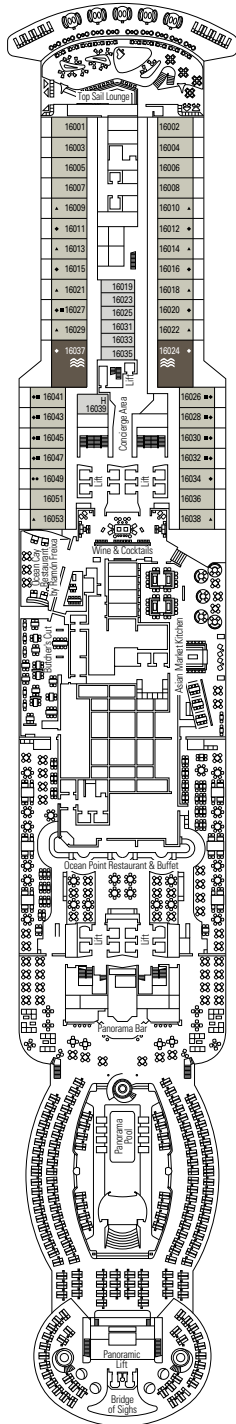

DECK 16
RED SEA