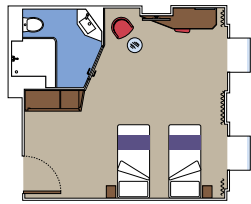

 Cabin size (m²)

 Balcony size (m²)

 Deck location

 Accommodating up to

SUITE AUREA

INCLUDED FACILITIES

- Some suites have balcony with private whirlpool
- Sitting area with sofa
- Spacious wardrobe
- Comfortable double bed or single beds (on request)
- Bathroom with shower or bathtub, vanity area with hairdryer
- Interactive TV, telephone, safe, minibar and air conditioning
- Wifi connection available (for a fee)

The images are representative only. Size, layout and furniture may vary (within the same cabin category).

 Cabin size (m²)

 Balcony size (m²)

 Deck location

 Accommodating up to

BALCONY

INCLUDED FACILITIES

- Balcony*
- Sitting area with sofa
- Comfortable double bed or single beds (on request)
- Bathroom with shower, vanity area with hairdryer
- Interactive TV, telephone, safe, minibar and air conditioning
- Wifi connection available (for a fee)

MSC YACHT CLUB INTERIOR SUITE FOR GUESTS WITH DISABILITIES OR REDUCED MOBILITY

MSC YACHT CLUB

Available in:

- › **MSC Yacht Club Deluxe Suite (YC1)**
cabin size 33m²; balcony size 25m²; deck 18
- › **MSC Yacht Club Interior Suite (YIN)**
cabin size 21m²; deck 16-18

BALCONY

COMING SOON

Available in:

- › **Deluxe Balcony (BR3)**
cabin size 16m²; balcony size 5m²; deck 14
- › **Deluxe Balcony (BR1)**
cabin size 25m²; balcony size 9m²; deck 10

OCEAN VIEW

Available in:

- › **Deluxe Ocean View (OR1)**
cabin size 26m²; deck 5