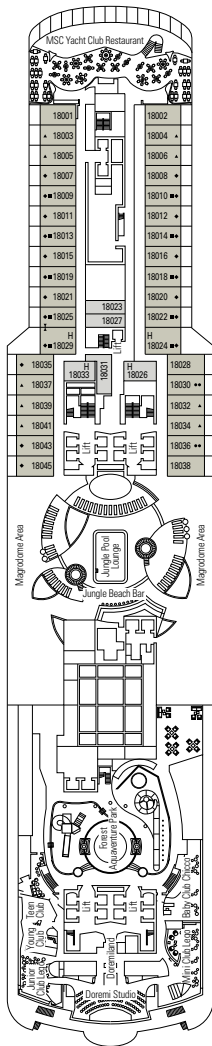

DECK 15
AEGEAN

DECK 16
RED SEA

DECK 20
SUN DECK