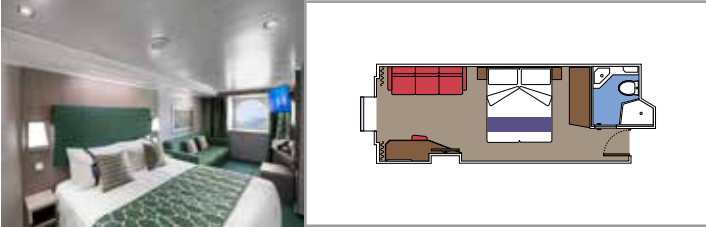

OCEAN VIEW

INCLUDED FACILITIES

- Window with sea view
- Comfortable double bed or single beds (on request)
- Bathroom with shower, vanity area with hairdryer
- Interactive TV, telephone, safe, minibar and air conditioning
- Wifi connection available (for a fee)

DELUXE OCEAN VIEW

OR1

≈17 5 4

› Low deck location

The images are representative only. Size, layout and furniture may vary (within the same cabin category).

Cabin size (m²)

Balcony size (m²)

Deck location

Accommodating up to