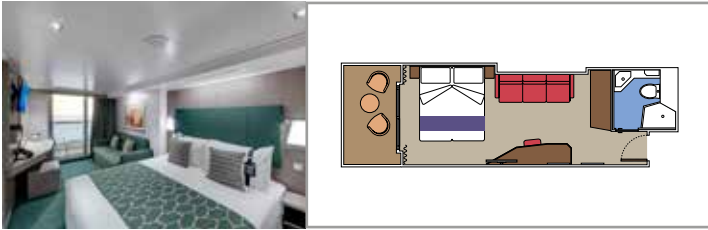

DELUXE BALCONY

BR3

≈16-17
≈5
13-14
4

› High deck location