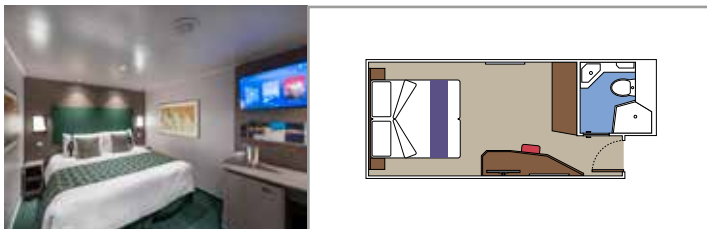

DELUXE INTERIOR

IR1

≈14-17
5-10
4

› Low deck location

The images are representative only. Size, layout and furniture may vary (within the same cabin category).

Cabin size (m²)

Balcony size (m²)

Deck location

Accommodating up to