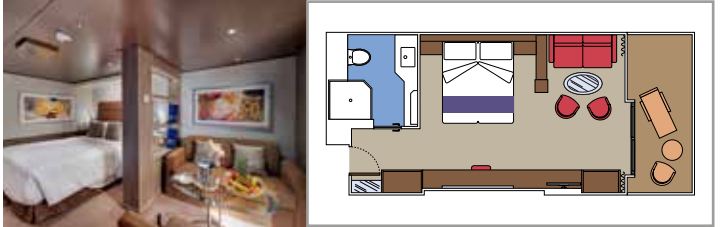

TOP SAIL LOUNGE

MSC YACHT CLUB POOL

INCLUDED FACILITIES

- Luxury Suites with premium interiors
- Spacious wardrobe
- Sitting area with sofa or separate living area
- Comfortable double bed or single beds (on request)
- Bathroom with shower and/or bathtub, vanity area with hairdryer
- Interactive TV, telephone, safe, minibar and air conditioning
- Wifi connection included

MSC YACHT CLUB ROYAL SUITE YC3

 ≈62
  ≈33
  16
  4

- › Balcony with private whirlpool bath and dining table
- › Separate living area and dining room
- › Walk-in wardrobe

MSC YACHT CLUB DELUXE SUITE YC1

 ≈25
  ≈8
  16-18
  5

 Cabin size (m²)

 Balcony size (m²)

 Deck location

 Accommodating up to

SUITE AUREA

INCLUDED FACILITIES

- Some suites have balcony with private whirlpool
- Sitting area with sofa
- Spacious wardrobe
- Comfortable double bed or single beds (on request)
- Bathroom with shower or bathtub, vanity area with hairdryer
- Interactive TV, telephone, safe, minibar and air conditioning
- Wifi connection available (for a fee)

The images are representative only. Size, layout and furniture may vary (within the same cabin category).

 Cabin size (m²)

 Balcony size (m²)

 Deck location

 Accommodating up to

BALCONY

INCLUDED FACILITIES

- Balcony*
- Sitting area with sofa
- Comfortable double bed or single beds (on request)
- Bathroom with shower, vanity area with hairdryer
- Interactive TV, telephone, safe, minibar and air conditioning
- Wifi connection available (for a fee)