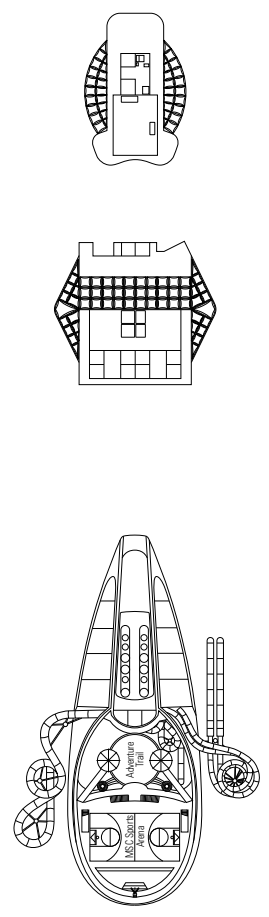

DECK 20
SUN DECK