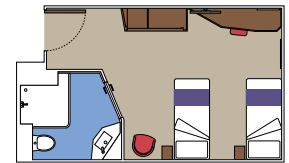

INTERIOR

Available in:

- › **Deluxe Interior (IR2)**
  cabin size 16-21m²; deck 11-15
- › **Deluxe Interior (IR1)**
  cabin size 14-21m²; deck 5-10

Some cabins for guests with disabilities or reduced mobility have twin beds that can't be converted into double beds. The images are representative only; the size, layout and furniture may vary (within the same cabin category).

FACILITIES FOR GUESTS WITH DISABILITIES OR REDUCED MOBILITY

Cabin door width	90 cm
Bathroom door width	88 cm
Size of cabin (floor space)	from 14 to ≈ 33 m²
Size of bathroom	4 m², except cabins 9093 (2 m²) and 14233 (3 m²)
Is there a fold-down seat in the shower?	Yes
Height of seat from the floor	44 cm
Does the WC seat have grab rails?	Yes
Are wheelchairs available on board?	In limited numbers*
Are all decks/public areas accessible?	Yes
Are all lifeboats wheelchair-accessible?	No**
Do the lifts have deck indicators?	Visual - Audio & Braille; Braille on hand rails at stair landings, cabin doors, and directional signs
Can severely visually impaired/blind guests be catered for on the cruise?	Only with full-time carer

* Only for embarkation, disembarkation and emergencies.

** In the event of an emergency, dedicated personnel will help guests with disabilities or reduced mobility to board lifeboats.