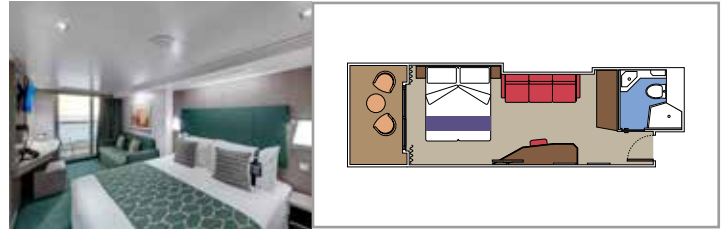

DELUXE BALCONY

BR2

≈16-17
≈5
11-12
4

› Medium deck location