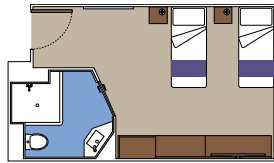

 Cabin size (m²)

 Balcony size (m²)

 Deck location

 Accommodating up to

SUITE AUREA

INCLUDED FACILITIES

- Some suites have balcony with private whirlpool
- Sitting area with sofa
- Spacious wardrobe
- Comfortable double bed or single beds (on request)
- Bathroom with shower or bathtub, vanity area with hairdryer
- Interactive TV, telephone, safe, minibar and air conditioning
- Wifi connection available (for a fee)

The images are representative only. Size, layout and furniture may vary (within the same cabin category).

 Cabin size (m²)

 Balcony size (m²)

 Deck location

 Accommodating up to

BALCONY

INCLUDED FACILITIES

- Balcony*
- Sitting area with sofa
- Comfortable double bed or single beds (on request)
- Bathroom with shower, vanity area with hairdryer
- Interactive TV, telephone, safe, minibar and air conditioning
- Wifi connection available (for a fee)

The images are representative only. Size, layout and furniture may vary (within the same cabin category).

 Cabin size (m²)

 Balcony size (m²)

 Deck location

 Accommodating up to

FACILITIES FOR GUESTS WITH DISABILITIES OR REDUCED MOBILITY

MSC YACHT CLUB INTERIOR SUITE FOR GUESTS WITH DISABILITIES OR REDUCED MOBILITY

MSC YACHT CLUB

Available in:

- › **MSC Yacht Club Deluxe Suite (YC1)**
cabin size 33m²; balcony size 25m²; deck 18
- › **MSC Yacht Club Interior Suite (YIN)**
cabin size 21m²; deck 16-18