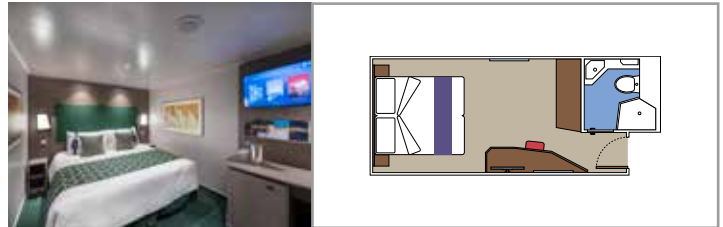

DELUXE INTERIOR

IR2

≈14-16
11-15
4

› Medium deck location