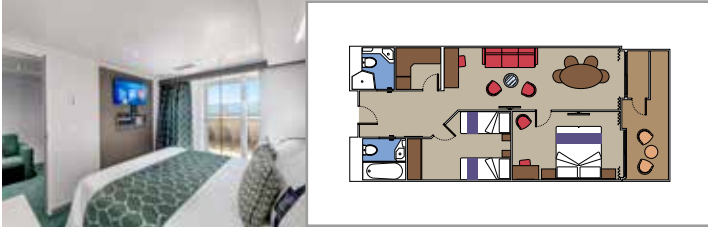

- › Sitting area with sofa
- › Spacious wardrobe

MSC YACHT CLUB INTERIOR SUITE YIN

 ≈21
  16-18
  2

- › Spacious wardrobe

The images are representative only. Size, layout and furniture may vary (within the same cabin category).

 Cabin size (m²)

 Balcony size (m²)

 Deck location

 Accommodating up to

SUITE AUREA

INCLUDED FACILITIES

- Some suites have balcony with private whirlpool
- Sitting area with sofa
- Spacious wardrobe
- Comfortable double bed or single beds (on request)
- Bathroom with shower or bathtub, vanity area with hairdryer
- Interactive TV, telephone, safe, minibar and air conditioning
- Wifi connection available (for a fee)

TWO-BEDROOM GRAND SUITE AUREA

SD

 ≈49
  ≈17
  11-14
  5

- > Sitting area with sofa or separate living area
- > Two bathrooms, one with bathtub and one with shower
- > Two bedrooms, one with double bed and one with two single beds
- > Walk-in wardrobe

GRAND SUITE AUREA

SX

 ≈35-49
  ≈10-21
  9-13
  4

- > Sitting area with sofa or separate living area
- > Walk-in wardrobe

PREMIUM SUITE AUREA WITH WHIRLPOOL

SLW

 ≈28
  ≈7
  9-15
  5

- > Large balcony with its own private whirlpool bath
- > Sitting area with sofa
- > Spacious wardrobe