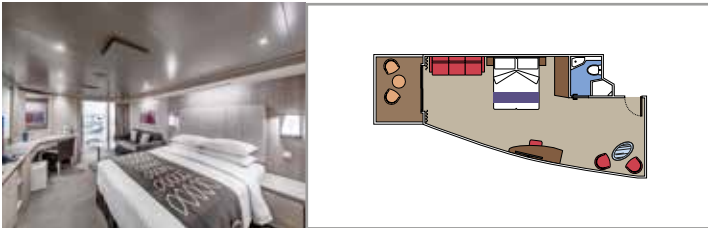

 Cabin size (m²)

 Balcony size (m²)

 Deck location

 Accommodating up to

SUITE AUREA

INCLUDED FACILITIES

- Some suites have balcony with private whirlpool
- Sitting area with sofa
- Spacious wardrobe
- Comfortable double bed or single beds (on request)
- Bathroom with shower or bathtub, vanity area with hairdryer
- Interactive TV, telephone, safe, minibar and air conditioning
- Wifi connection available (for a fee)

GRAND SUITE AUREA

SX

 ≈35-49
  ≈10-21
  9-13
  4

- > Sitting area with sofa or separate living area
- > Walk-in wardrobe

PREMIUM SUITE AUREA WITH WHIRLPOOL

SLW

 ≈28
  ≈7
  9-15
  5

- > Large balcony with its own private whirlpool bath
- > Sitting area with sofa
- > Spacious wardrobe

PREMIUM SUITE AUREA WITH TERRACE

SLT

 ≈28
  ≈38
  9
  4

- > Sitting area with sofa
- > Spacious wardrobe

PREMIUM SUITE AUREA

SL1

 ≈26-32
  ≈9-14
  9-15
  4

- > Sitting area with sofa
- > Spacious wardrobe

The images are representative only. Size, layout and furniture may vary (within the same cabin category).

 Cabin size (m²)

 Balcony size (m²)

 Deck location

 Accommodating up to

BALCONY

INCLUDED FACILITIES

- Balcony*
- Sitting area with sofa
- Comfortable double bed or single beds (on request)
- Bathroom with shower, vanity area with hairdryer
- Interactive TV, telephone, safe, minibar and air conditioning
- Wifi connection available (for a fee)