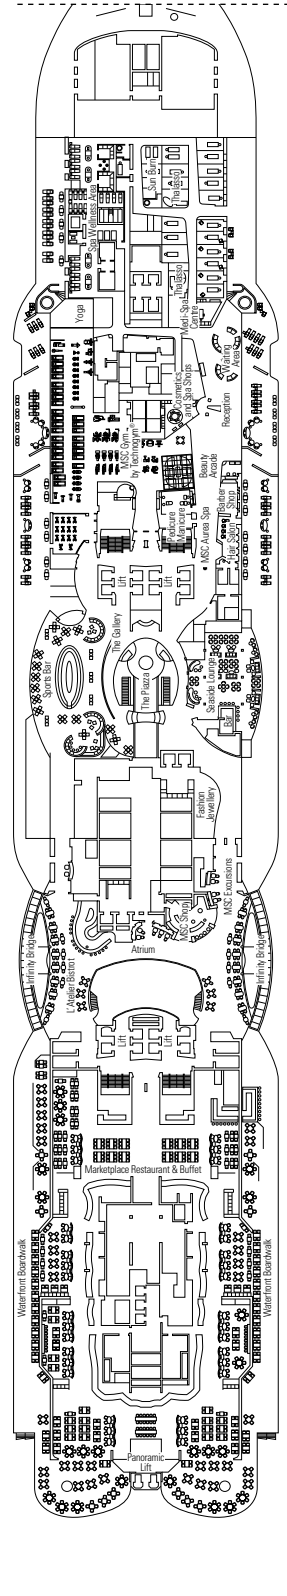

DECK 8
ATLANTIC OCEAN