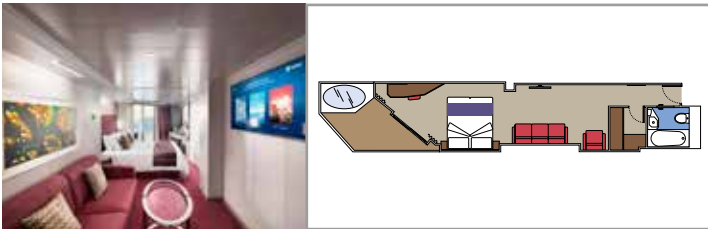

 Cabin size (m²)

 Balcony size (m²)

 Deck location

 Accommodating up to

SUITE AUREA

INCLUDED FACILITIES

- Some suites have balcony with private whirlpool
- Sitting area with sofa
- Spacious wardrobe
- Comfortable double bed or single beds (on request)
- Bathroom with shower or bathtub, vanity area with hairdryer
- Interactive TV, telephone, safe, minibar and air conditioning
- Wifi connection available (for a fee)

GRAND SUITE AUREA

SX

 ≈35-49
  ≈10-21
  9-13
  4

- > Sitting area with sofa or separate living area
- > Walk-in wardrobe

PREMIUM SUITE AUREA WITH WHIRLPOOL

SLW

 ≈28
  ≈7
  9-15
  5

- > Large balcony with its own private whirlpool bath
- > Sitting area with sofa
- > Spacious wardrobe

PREMIUM SUITE AUREA WITH TERRACE

SLT

 ≈28
  ≈38
  9
  4

- > Sitting area with sofa
- > Spacious wardrobe

PREMIUM SUITE AUREA

SL1

 ≈26-32
  ≈9-14
  9-15
  4

- > Sitting area with sofa
- > Spacious wardrobe

The images are representative only. Size, layout and furniture may vary (within the same cabin category).

 Cabin size (m²)

 Balcony size (m²)

 Deck location

 Accommodating up to

BALCONY

INCLUDED FACILITIES

- Balcony*
- Sitting area with sofa
- Comfortable double bed or single beds (on request)
- Bathroom with shower, vanity area with hairdryer
- Interactive TV, telephone, safe, minibar and air conditioning
- Wifi connection available (for a fee)