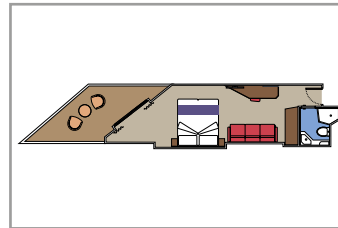

GRAND SUITE AUREA

SX

 ≈35-49
  ≈10-21
  9-13
  4

- > Sitting area with sofa or separate living area
- > Walk-in wardrobe

PREMIUM SUITE AUREA WITH WHIRLPOOL

SLW

 ≈28
  ≈7
  9-15
  5

- > Large balcony with its own private whirlpool bath
- > Sitting area with sofa
- > Spacious wardrobe

PREMIUM SUITE AUREA WITH TERRACE

SLT

 ≈28
  ≈38
  9
  4

- > Sitting area with sofa
- > Spacious wardrobe

PREMIUM SUITE AUREA

SL1

 ≈26-32
  ≈9-14
  9-15
  4

- > Sitting area with sofa
- > Spacious wardrobe

DELUXE SUITE AUREA

SR1

 ≈20
  ≈8

- > Sitting area with sofa
- > Deck 9-15
- > Accommodating up to 4 people

JUNIOR SUITE AUREA

SM

 ≈17
  ≈16

- > Sitting area with sofa
- > Deck 9
- > Accommodating up to 4 people

The images are representative only. Size, layout and furniture may vary (within the same cabin category).

 Cabin size (m²)

 Balcony size (m²)

 Deck location

 Accommodating up to

BALCONY

INCLUDED FACILITIES

- Balcony*
- Sitting area with sofa
- Comfortable double bed or single beds (on request)
- Bathroom with shower, vanity area with hairdryer
- Interactive TV, telephone, safe, minibar and air conditioning
- Wifi connection available (for a fee)