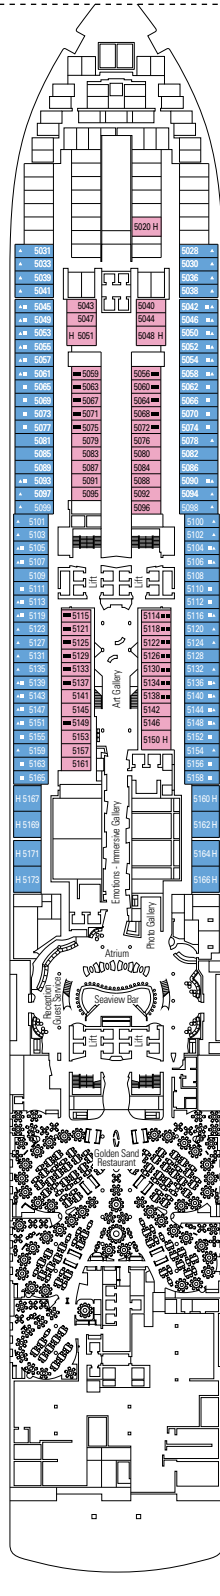

DECK 5
MEDITERRANEAN