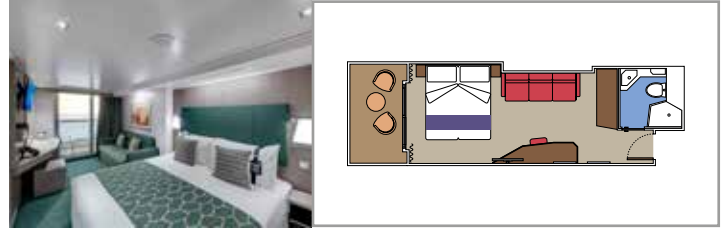

 Cabin size (m²)

 Balcony size (m²)

 Deck location

 Accommodating up to

SUITE AUREA

INCLUDED FACILITIES

- Some suites have balcony with private whirlpool
- Sitting area with sofa
- Spacious wardrobe
- Comfortable double bed or single beds (on request)
- Bathroom with shower or bathtub, vanity area with hairdryer
- Interactive TV, telephone, safe, minibar and air conditioning
- Wifi connection available (for a fee)

The images are representative only. Size, layout and furniture may vary (within the same cabin category).

 Cabin size (m²)

 Balcony size (m²)

 Deck location

 Accommodating up to

BALCONY

INCLUDED FACILITIES

- Balcony*
- Sitting area with sofa
- Comfortable double bed or single beds (on request)
- Bathroom with shower, vanity area with hairdryer
- Interactive TV, telephone, safe, minibar and air conditioning
- Wifi connection available (for a fee)

*Some cabins have a metal balcony front, instead of glass.

BALCONY AUREA

BA

 ≈17
  ≈9
  9
  4

› Best ship position

DELUXE BALCONY

BR4

 ≈17
  ≈5
  15
  4

 Balcony size (m²)

 Deck location

 Accommodating up to

OCEAN VIEW

INCLUDED FACILITIES

- Window with sea view
- Comfortable double bed or single beds (on request)
- Bathroom with shower, vanity area with hairdryer
- Interactive TV, telephone, safe, minibar and air conditioning
- Wifi connection available (for a fee)