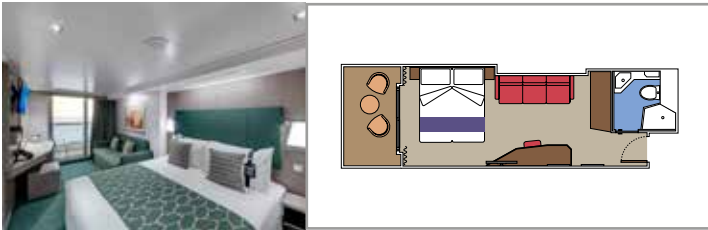

DELUXE BALCONY

BR1

≈16-25
≈5
9-10
4

› Low deck location

The images are representative only. Size, layout and furniture may vary (within the same cabin category).

Cabin size (m²)

Balcony size (m²)

Deck location

Accommodating up to