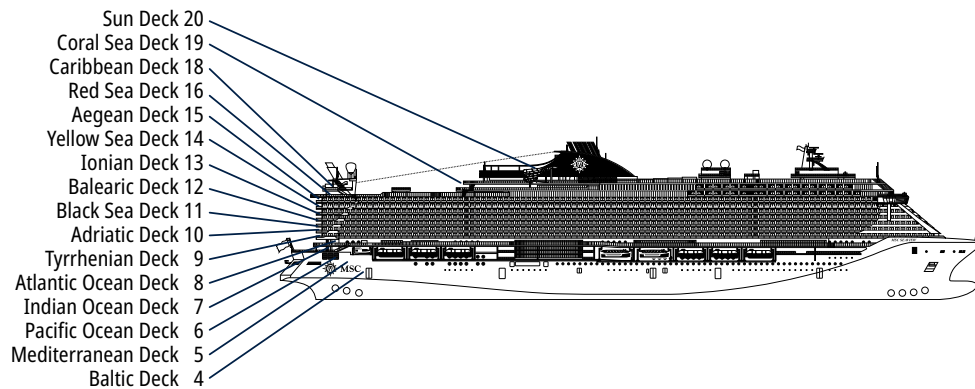

MSC SEAVIEW

TECHNICAL SHEET

TECHNICAL CHARACTERISTICS OF THE SHIP

PANORAMA POOL

TECHNICAL CHARACTERISTICS OF THE SHIP

GROSS TONNAGE	153.516 tons
LENGTH / BEAM / HEIGHT	323 m / 41 m / 74,8 m
SURFACE AREA	450.000 m ² , incl. 43.500 m ² public areas
PUBLIC AREA RATIO	10,5 m ² per passenger
DECKS	20, included 15 for guests
LIFTS	33, included 19 for guests (incl. 2 panoramic)
VOLTAGE (IN CABIN)	110/220 volts
MAXIMUM SPEED	22,98 knots
STABILIZERS	Stabilised with 2 fins
NUMBER OF PASSENGERS	5.329
NUMBER OF CABINS	2.066, included 52 for guests with disabilities or reduced mobility
CREW MEMBERS	Approx. 1.413
POOLS	4, included 1 with sliding roof and 1 for the MSC Yacht Club
WHIRLPOOLS	13 whirlpool baths included 2 for the MSC Yacht Club; 28 Suites and 2 Royal Suites with private whirlpool bath
ENVIRONMENTAL TECHNOLOGY	AWT-Advanced Water Treatment, Energy Saving & Monitoring System, scrubber and exhaust gas treatment, Led Light technology