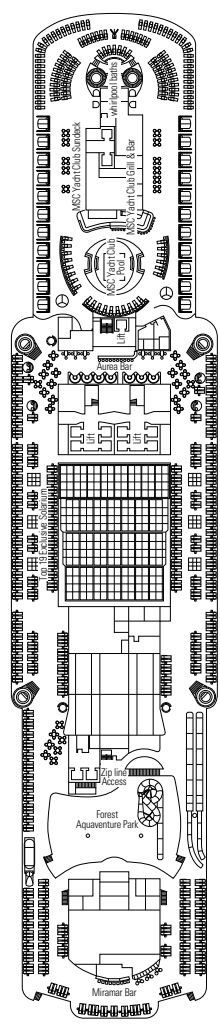

DECK 15
AEGEAN

DECK 16
RED SEA

DECK 20
SUN DECK