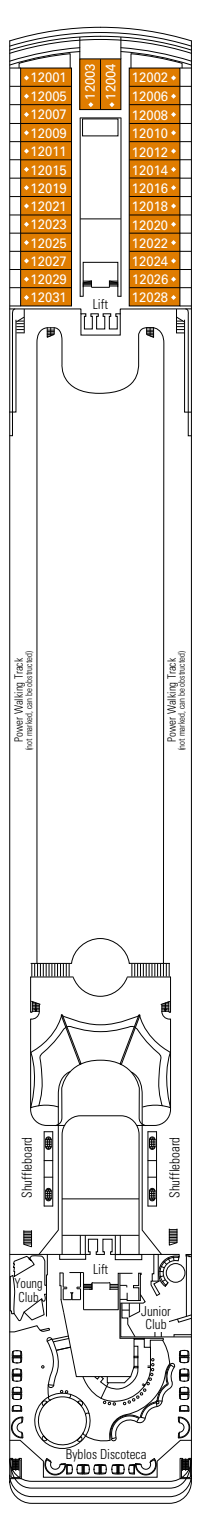

DECK 10 TURANDOT   **DECK 11 TOSCA**   **DECK 12 LA BOHÈME**   **DECK 13 MINIGOLF, SUN DECK**

Ship configuration, data and descriptions may be subject to change depending on the season and on the destination and must be verified at the time of booking.