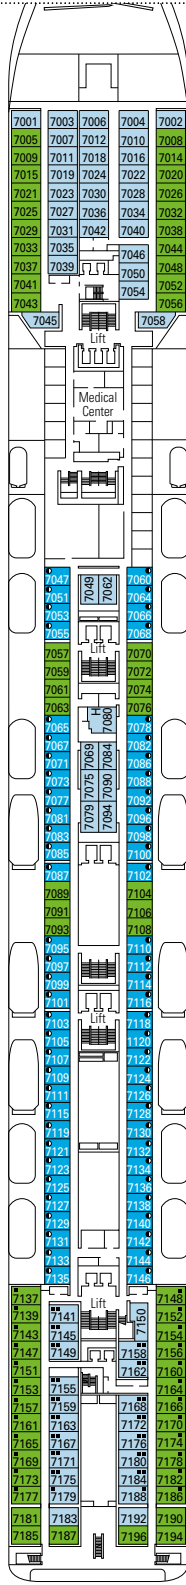

DECK 7
RIGOLETTO