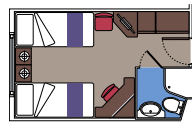

MINI CLUB

LE PISCINE

CABIN TYPES

SUITE

28 Suites

Suites (≈ 23 m²) with balcony (≈ 5 m²).
Double bed can be converted into two single beds.

This kind of accommodation is only available with Aurea Experience.

This kind of accommodation is available with Bella, Fantastica and Aurea Experiences.

339 Ocean View

337 Cabins with porthole (from ≈ 12 to ≈ 22 m²).
Double bed can be converted into two single beds.
This kind of accommodation is only available with Fantastica Experience.

2 Cabins (9003 and 9006) consisting in a bedroom area and a living area with up to 4 beds (≈ 22 m²).
This kind of accommodation is only available with Aurea Experience.

64 Outside with Partial view

Cabins with porthole (from 11,5 to 13,5 m²).
Double bed can be converted into two single beds.

Safe deposit box

FACILITIES FOR GUESTS WITH DISABILITIES OR REDUCED MOBILITY

Cabin door width	88 cm
Bathroom door width	88 cm
Size of cabin (floor space)	21 m ²
Size of bathroom	2,5 m ²
Is there a fold-down seat in the shower?	Yes
Height of seat from the floor	48 cm
Does the WC seat have grab rails?	Yes
Are wheelchairs available on board?	In limited numbers*
Are all decks/public areas accessible?	Yes
Are all lifeboats wheelchair-accessible?	No**
Do the lifts have deck indicators?	Visual, Audio & Braille
Can severely visually impaired/blind guests be catered for on the cruise?	Only with full-time carer