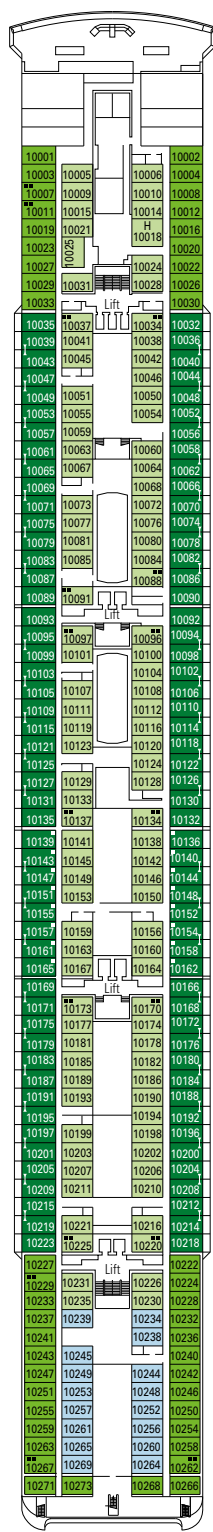

DECK 10 TURANDOT   **DECK 11 TOSCA**   **DECK 12 LA BOHÈME**   **DECK 13 MINIGOLF, SUN DECK**

Ship configuration, data and descriptions may be subject to change depending on the season and on the destination and must be verified at the time of booking.