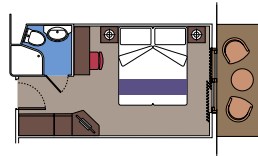

204 Balcony

Cabins (≈ 13 m²) with balcony (≈ 3 m²).
Double bed can be converted into two single beds.

Including 74 Family Cabins consisting in two connecting cabins that can accommodate up to 5 people.
Only available with Fantastica Experience.

This kind of accommodation is available with Bella, Fantastica and Aurea Experiences.