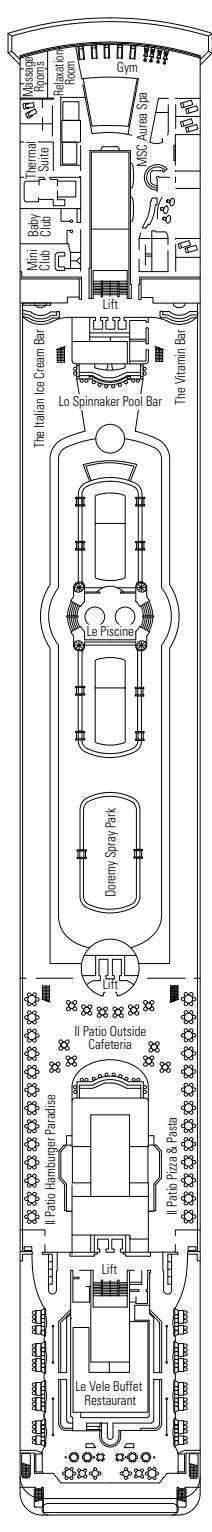

DECK 10 TURANDOT   **DECK 11 TOSCA**   **DECK 12 LA BOHÈME**   **DECK 13 MINIGOLF, SUN DECK**

Ship configuration, data and descriptions may be subject to change depending on the season and on the destination and must be verified at the time of booking.