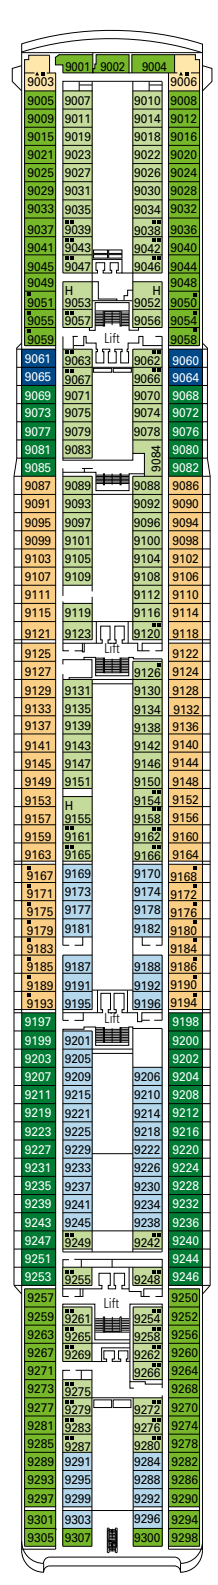

DECK 9
NORMA