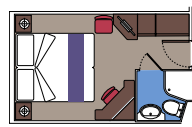

This kind of accommodation is available with Bella, Fantastica and Aurea Experiences.

339 Ocean View

337 Cabins with porthole (from ≈ 12 to ≈ 22 m²).
Double bed can be converted into two single beds.
This kind of accommodation is only available with Fantastica Experience.

2 Cabins (9003 and 9006) consisting in a bedroom area and a living area with up to 4 beds (≈ 22 m²).
This kind of accommodation is only available with Aurea Experience.

64 Outside with Partial view

Cabins with porthole (from 11,5 to 13,5 m²).
Double bed can be converted into two single beds.

This kind of accommodation is only available with Bella Experience.

440 Interior

434 Interior cabins (from 12 to 13 m²)
Double bed can be converted into two single beds.
This kind of accommodation is available with Bella and Fantastica Experiences.

Safe deposit box

FACILITIES FOR GUESTS WITH DISABILITIES OR REDUCED MOBILITY

Cabin door width	88 cm
Bathroom door width	88 cm
Size of cabin (floor space)	21 m ²
Size of bathroom	2,5 m ²
Is there a fold-down seat in the shower?	Yes
Height of seat from the floor	48 cm
Does the WC seat have grab rails?	Yes
Are wheelchairs available on board?	In limited numbers*
Are all decks/public areas accessible?	Yes
Are all lifeboats wheelchair-accessible?	No**
Do the lifts have deck indicators?	Visual, Audio & Braille
Can severely visually impaired/blind guests be catered for on the cruise?	Only with full-time carer