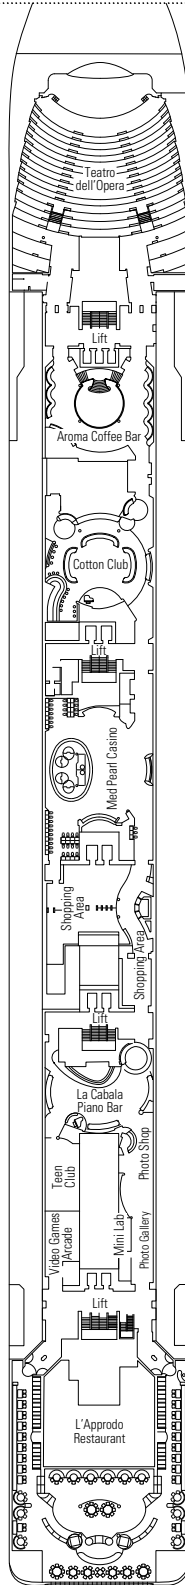

DECK 6
OTELLO