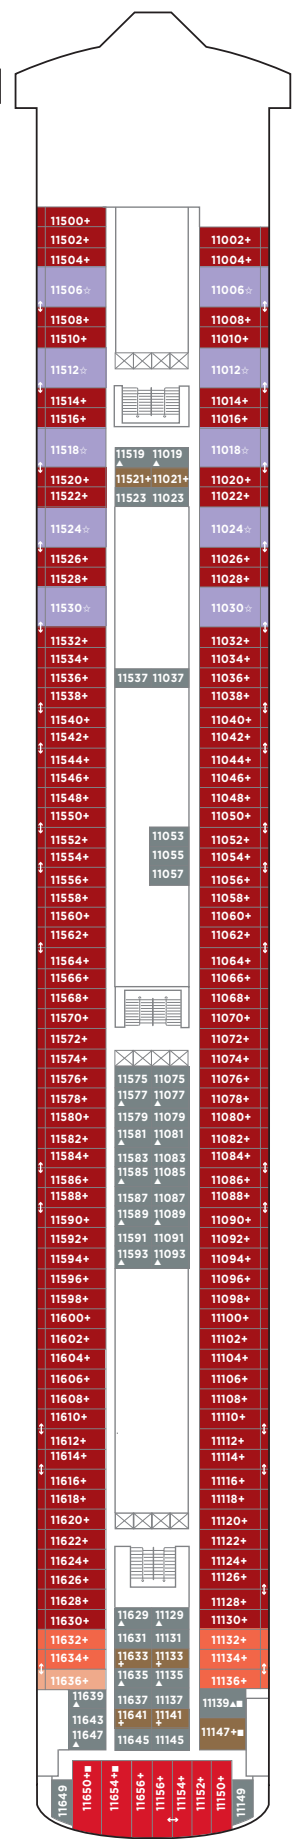

NORWEGIAN JADE DECK PLANS

LEGEND

- Wheelchair Accessible
- ↕ Connecting staterooms
- ▲ Third-person occupancy available
- + Third- and/or fourth-person occupancy available
- ☆ Up to sixth-person occupancy available
- * Up to eighth-person occupancy available
- ⊠ Elevator
- RR Restroom
- PrivSea (partially enclosed) balcony

H2 H1 H6 HF

S4 M1 MA MB I4 IA MX

H3 SD SF SM B1 B4 BA BF I4 IA

H4 SF SN B1 B4 BA BF I4 IA

SN B1 B4 BF O4 OA OK I4 IB OX BX

O4 OB OF IF

OF IF IX