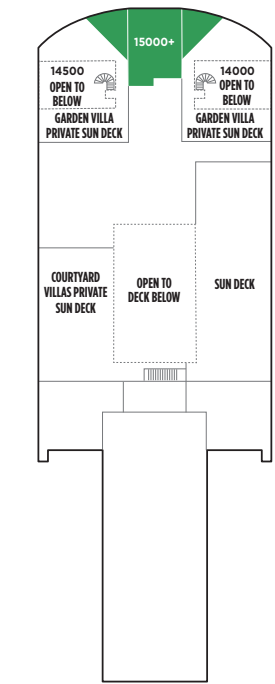

NORWEGIAN JADE DECK PLANS

LEGEND

- Wheelchair Accessible
- ↕ Connecting staterooms
- ▲ Third-person occupancy available
- + Third- and/or fourth-person occupancy available
- ☆ Up to sixth-person occupancy available
- * Up to eighth-person occupancy available
- ⊠ Elevator
- RR Restroom
- PrivSea (partially enclosed) balcony