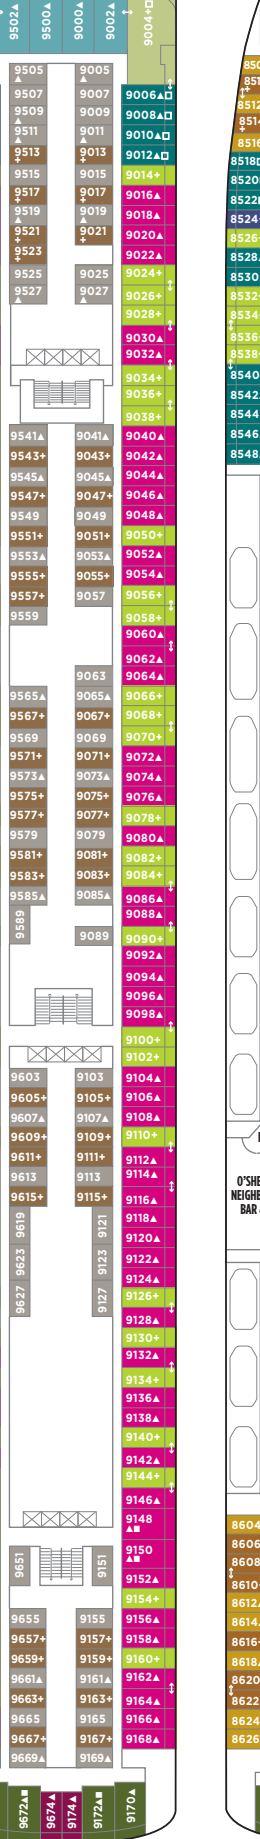

NORWEGIAN JADE DECK PLANS

LEGEND

- Wheelchair Accessible
- ↕ Connecting staterooms
- ▲ Third-person occupancy available
- + Third- and/or fourth-person occupancy available
- ☆ Up to sixth-person occupancy available
- * Up to eighth-person occupancy available
- ⊠ Elevator
- RR Restroom
- PrivSea (partially enclosed) balcony

H2 H1 H6 HF

S4 M1 MA MB I4 IA MX

H3 SD SF SM B1 B4 BA BF I4 IA

H4 SF SN B1 B4 BA BF I4 IA

SN B1 B4 BF O4 OA OK I4 IB OX BX

O4 OB OF IF

OF IF IX