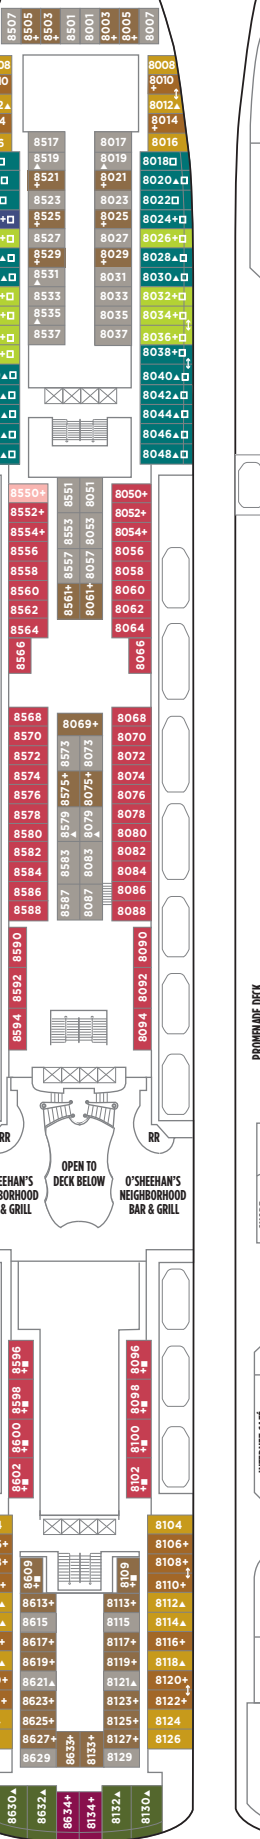

NORWEGIAN JADE DECK PLANS

LEGEND

- Wheelchair Accessible
- ↕ Connecting staterooms
- ▲ Third-person occupancy available
- + Third- and/or fourth-person occupancy available
- ☆ Up to sixth-person occupancy available
- * Up to eighth-person occupancy available
- ⊠ Elevator
- RR Restroom
- PrivSea (partially enclosed) balcony

H2 H1 H6 HF

S4 M1 MA MB I4 IA MX

H3 SD SF SM B1 B4 BA BF I4 IA

H4 SF SN B1 B4 BA BF I4 IA

SN B1 B4 BF O4 OA OK I4 IB OX BX

O4 OB OF IF

OF IF IX