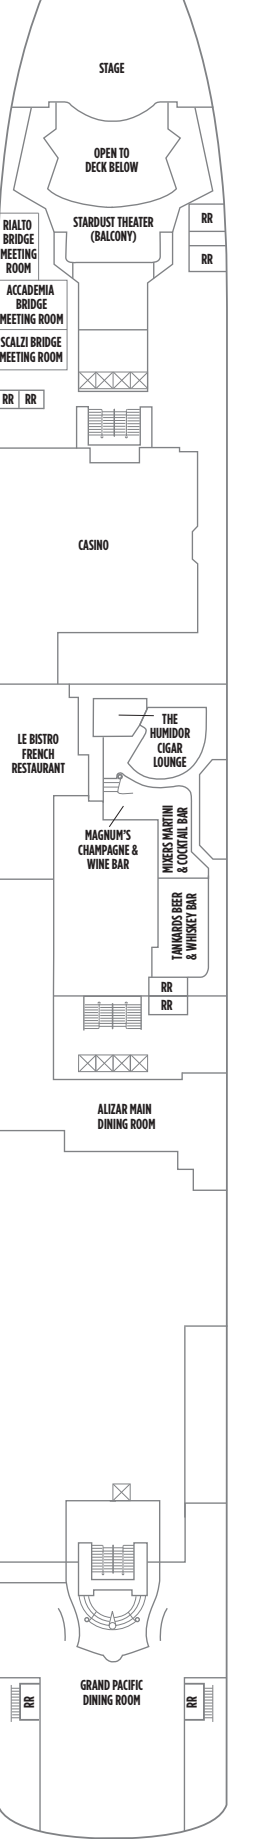

NORWEGIAN JADE DECK PLANS

LEGEND

- Wheelchair Accessible
- ↕ Connecting staterooms
- ▲ Third-person occupancy available
- + Third- and/or fourth-person occupancy available
- ☆ Up to sixth-person occupancy available
- * Up to eighth-person occupancy available
- ⊠ Elevator
- RR Restroom
- PrivSea (partially enclosed) balcony

H2 H1 H6 HF

S4 M1 MA MB I4 IA MX

H3 SD SF SM B1 B4 BA BF I4 IA

H4 SF SN B1 B4 BA BF I4 IA

SN B1 B4 BF O4 OA OK I4 IB OX BX

O4 OB OF IF

OF IF IX