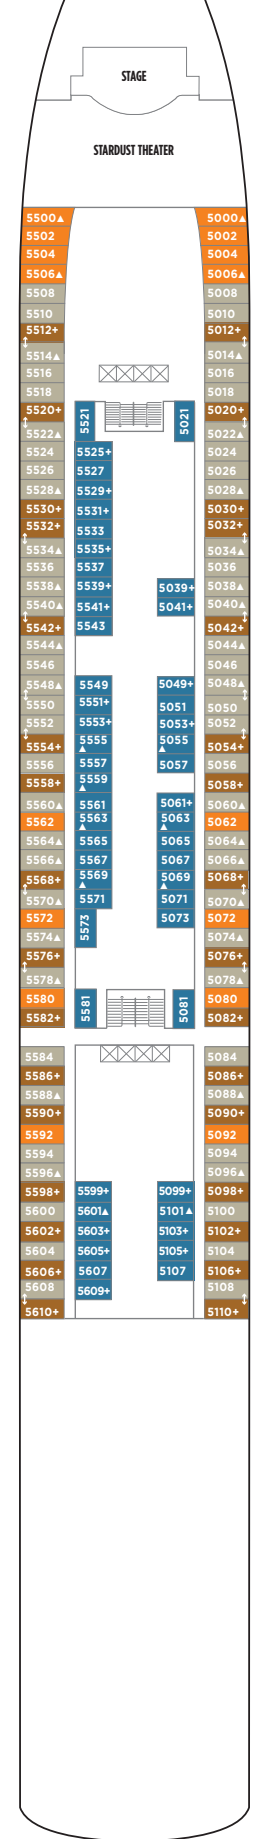

NORWEGIAN JADE DECK PLANS

LEGEND

- Wheelchair Accessible
- ↕ Connecting staterooms
- ▲ Third-person occupancy available
- + Third- and/or fourth-person occupancy available
- ☆ Up to sixth-person occupancy available
- * Up to eighth-person occupancy available
- ⊠ Elevator
- RR Restroom
- PrivSea (partially enclosed) balcony

H2 H1 H6 HF

S4 M1 MA MB I4 IA MX

H3 SD SF SM B1 B4 BA BF I4 IA

H4 SF SN B1 B4 BA BF I4 IA

SN B1 B4 BF O4 OA OK I4 IB OX BX

O4 OB OF IF

OF IF IX