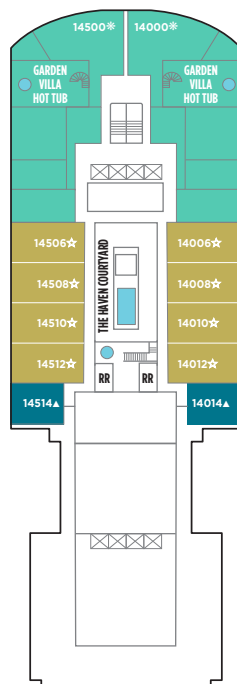

NORWEGIAN JADE DECK PLANS

LEGEND

- Wheelchair Accessible
- ↕ Connecting staterooms
- ▲ Third-person occupancy available
- + Third- and/or fourth-person occupancy available
- ☆ Up to sixth-person occupancy available
- * Up to eighth-person occupancy available
- ⊠ Elevator
- RR Restroom
- PrivSea (partially enclosed) balcony