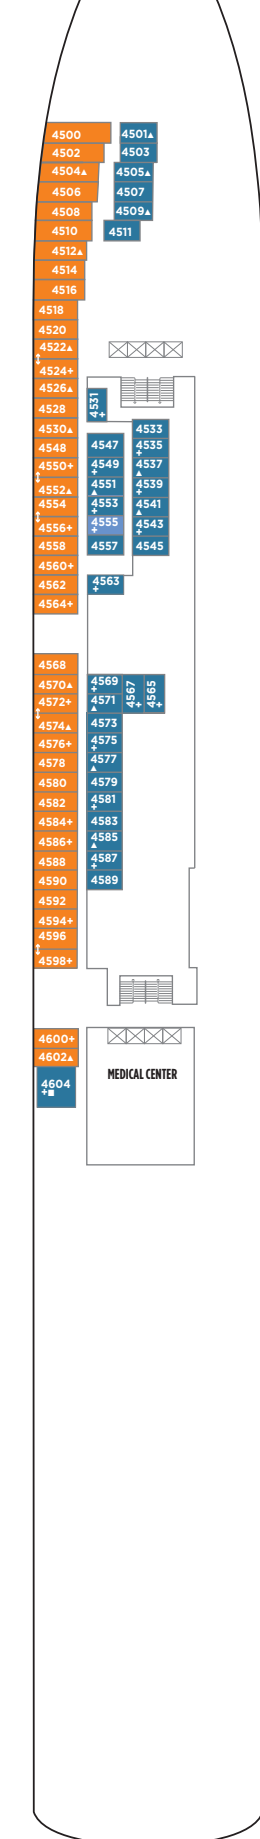

NORWEGIAN JADE DECK PLANS

LEGEND

- Wheelchair Accessible
- ↕ Connecting staterooms
- ▲ Third-person occupancy available
- + Third- and/or fourth-person occupancy available
- ☆ Up to sixth-person occupancy available
- * Up to eighth-person occupancy available
- ⊠ Elevator
- RR Restroom
- PrivSea (partially enclosed) balcony

H2 H1 H6 HF

S4 M1 MA MB I4 IA MX

H3 SD SF SM B1 B4 BA BF I4 IA

H4 SF SN B1 B4 BA BF I4 IA

SN B1 B4 BF O4 OA OK I4 IB OX BX

O4 OB OF IF

OF IF IX