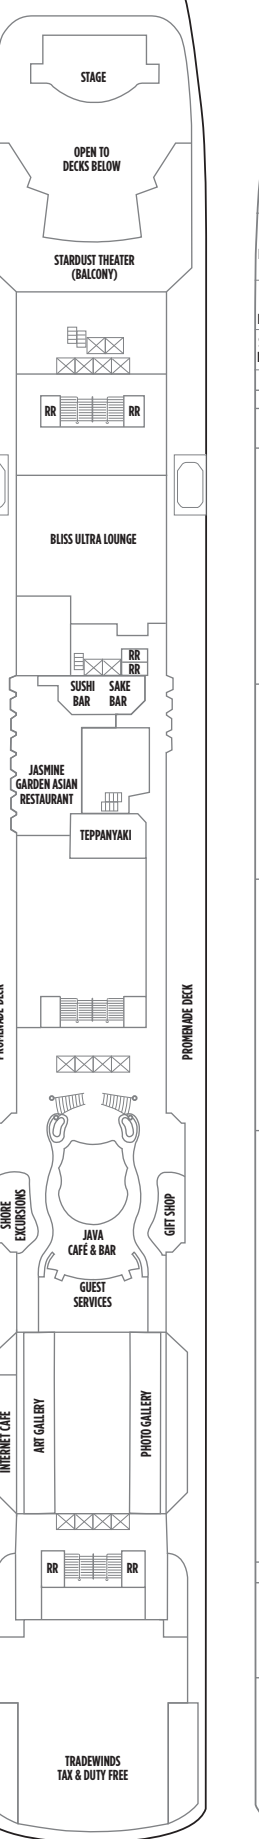

NORWEGIAN JADE DECK PLANS

LEGEND

- Wheelchair Accessible
- ↕ Connecting staterooms
- ▲ Third-person occupancy available
- + Third- and/or fourth-person occupancy available
- ☆ Up to sixth-person occupancy available
- * Up to eighth-person occupancy available
- ⊠ Elevator
- RR Restroom
- PrivSea (partially enclosed) balcony

H2 H1 H6 HF

S4 M1 MA MB I4 IA MX

H3 SD SF SM B1 B4 BA BF I4 IA

H4 SF SN B1 B4 BA BF I4 IA

SN B1 B4 BF O4 OA OK I4 IB OX BX

O4 OB OF IF

OF IF IX