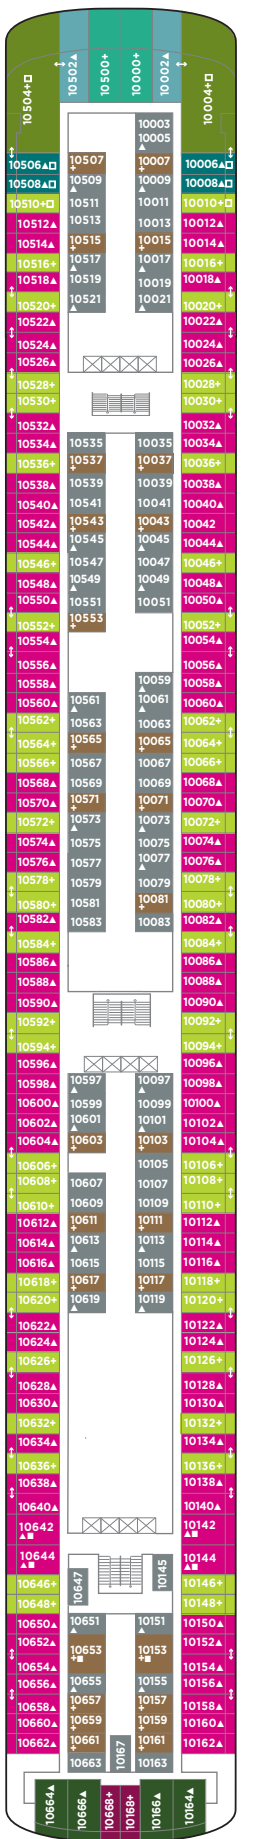

NORWEGIAN JADE DECK PLANS

LEGEND

- Wheelchair Accessible
- ↕ Connecting staterooms
- ▲ Third-person occupancy available
- + Third- and/or fourth-person occupancy available
- ☆ Up to sixth-person occupancy available
- * Up to eighth-person occupancy available
- ⊠ Elevator
- RR Restroom
- PrivSea (partially enclosed) balcony

H2 H1 H6 HF

S4 M1 MA MB I4 IA MX

H3 SD SF SM B1 B4 BA BF I4 IA

H4 SF SN B1 B4 BA BF I4 IA

SN B1 B4 BF O4 OA OK I4 IB OX BX

O4 OB OF IF

OF IF IX