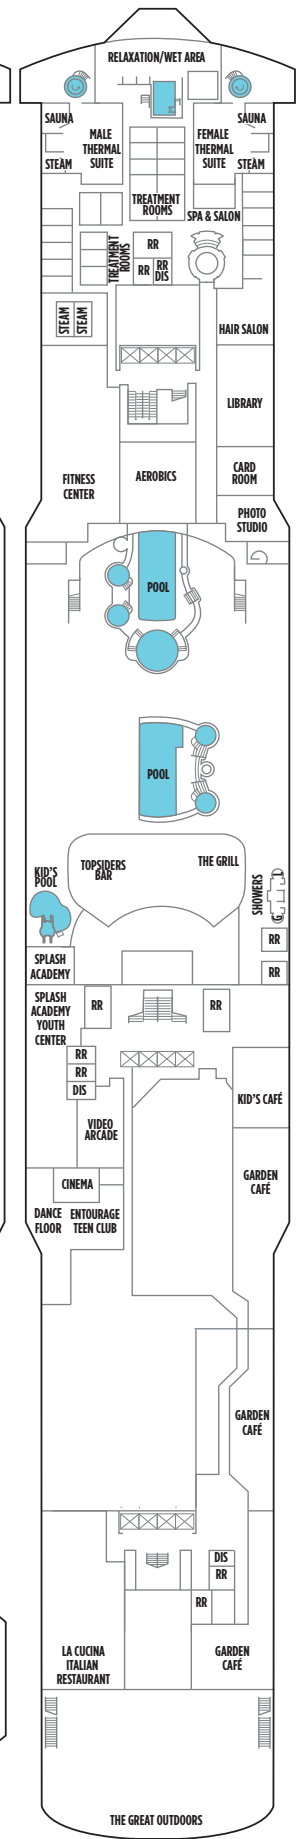

NORWEGIAN JADE DECK PLANS

LEGEND

- Wheelchair Accessible
- ↕ Connecting staterooms
- ▲ Third-person occupancy available
- + Third- and/or fourth-person occupancy available
- ☆ Up to sixth-person occupancy available
- * Up to eighth-person occupancy available
- ⊠ Elevator
- RR Restroom
- PrivSea (partially enclosed) balcony

H2 H1 H6 HF

S4 M1 MA MB I4 IA MX

H3 SD SF SM B1 B4 BA BF I4 IA

H4 SF SN B1 B4 BA BF I4 IA

SN B1 B4 BF O4 OA OK I4 IB OX BX

O4 OB OF IF

OF IF IX