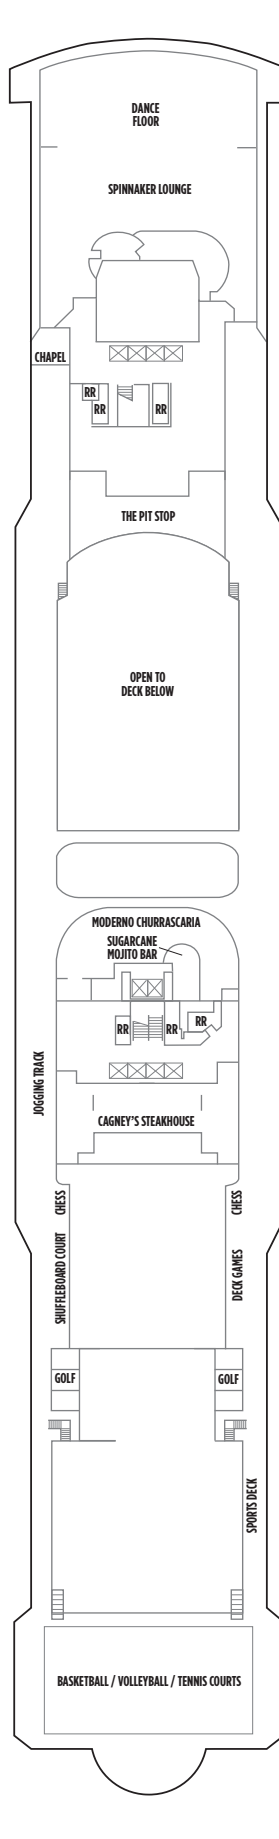

NORWEGIAN JADE DECK PLANS

LEGEND

- Wheelchair Accessible
- ↕ Connecting staterooms
- ▲ Third-person occupancy available
- + Third- and/or fourth-person occupancy available
- ☆ Up to sixth-person occupancy available
- * Up to eighth-person occupancy available
- ⊠ Elevator
- RR Restroom
- PrivSea (partially enclosed) balcony

H2 H1 H6 HF

S4 M1 MA MB I4 IA MX

H3 SD SF SM B1 B4 BA BF I4 IA

H4 SF SN B1 B4 BA BF I4 IA

SN B1 B4 BF O4 OA OK I4 IB OX BX

O4 OB OF IF

OF IF IX