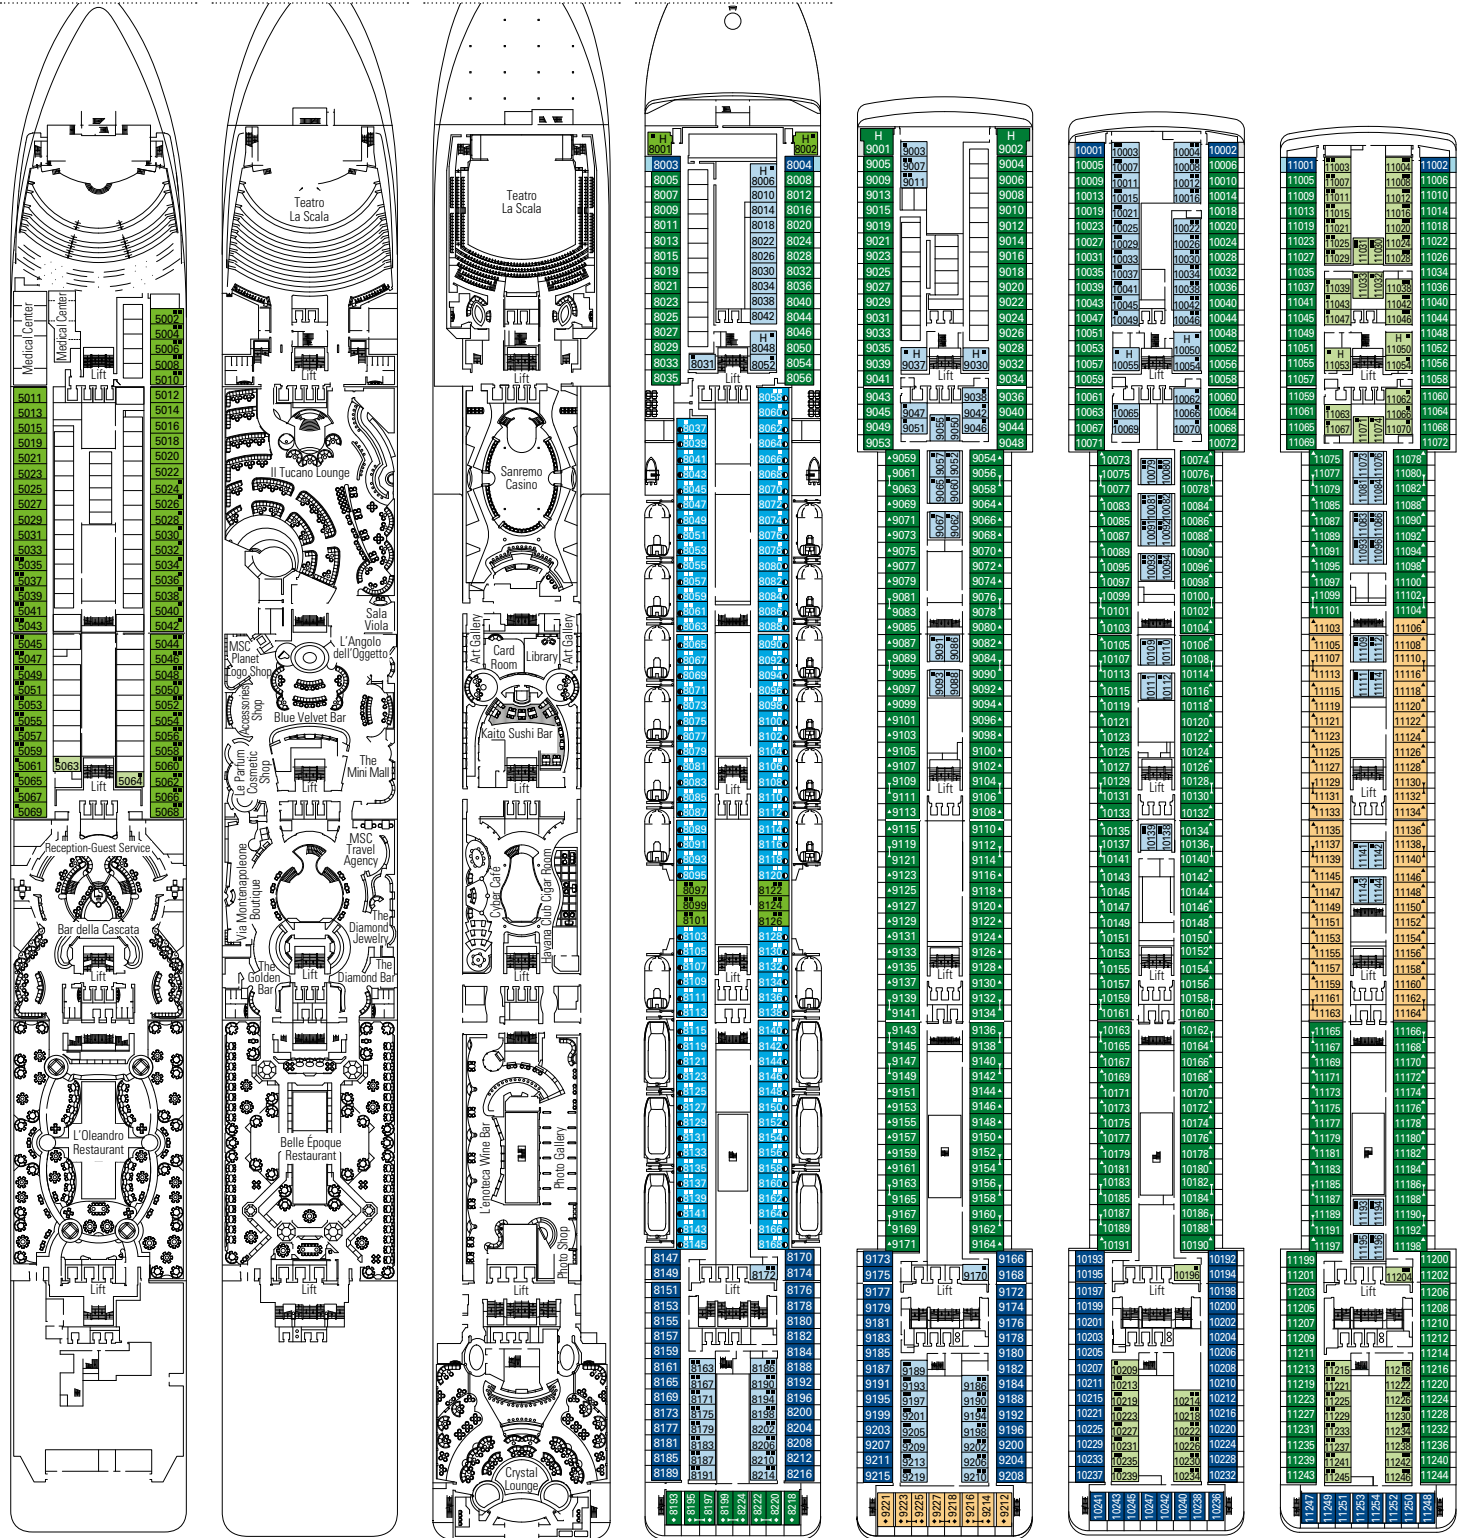

PUBLIC AREAS

COMMON SERVICES

RECEPTION-GUEST SERVICE

TECHNICAL CHARACTERISTICS OF THE SHIP

GROSS TONNAGE	92.409 tons
LENGTH / BEAM / HEIGHT	293,80 m / 32,20 m / 59,64 m
DECKS	16, incl. 13 for guests
LIFTS	13
VOLTAGE (IN CABIN)	110/220 volts
MAXIMUM SPEED	23 knots
STABILIZERS	Stabilized with 2 fins
NUMBER OF PASSENGERS	3.223
NUMBER OF CABINS	1.275, incl. 17 for guests with disabilities or reduced mobility
CREW MEMBERS	Approx. 987
POOLS	3, incl. 1 for children; 4 whirlpool baths

1.275 CABINS
3.223 GUESTS

MSC AUREA SPA

DECK 5
GRAIOSO

DECK 6
BRILLANTE

DECK 7
MAESTOSO

DECK 8
FORTE

DECK 9
INTERMEZZO

DECK 10
MINUETTO