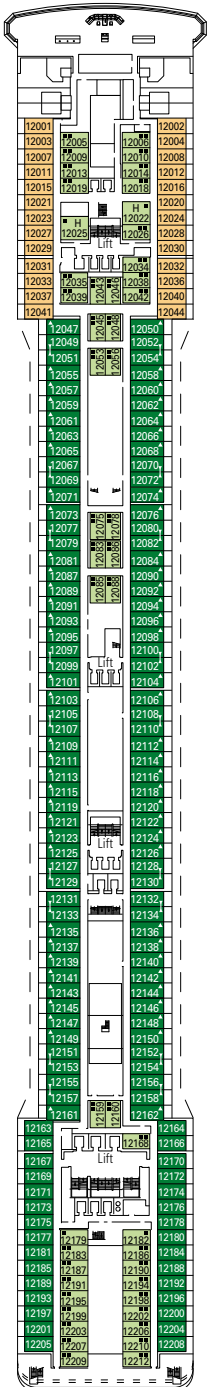

DECK 12
VIRTUOSO

DECK 13
VIVACE

DECK 14
CAPRICCIO

DECK 15
CANTATA

DECK 16
SPORT

Ship configuration, data and descriptions may be subject to change depending on the season and on the destination and must be verified at the time of booking.