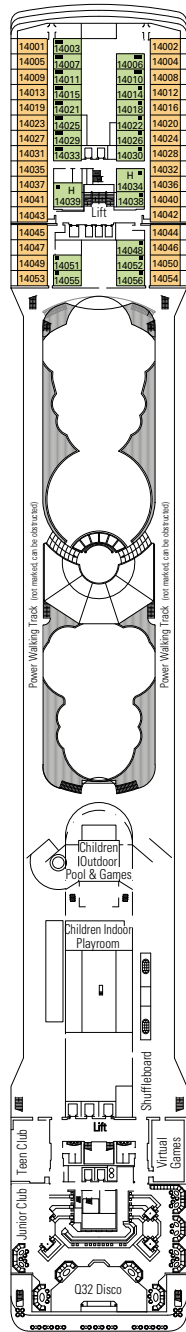

DECK 12
VIRTUOSO

DECK 13
VIVACE

DECK 14
CAPRICCIO

DECK 15
CANTATA

DECK 16
SPORT

Ship configuration, data and descriptions may be subject to change depending on the season and on the destination and must be verified at the time of booking.