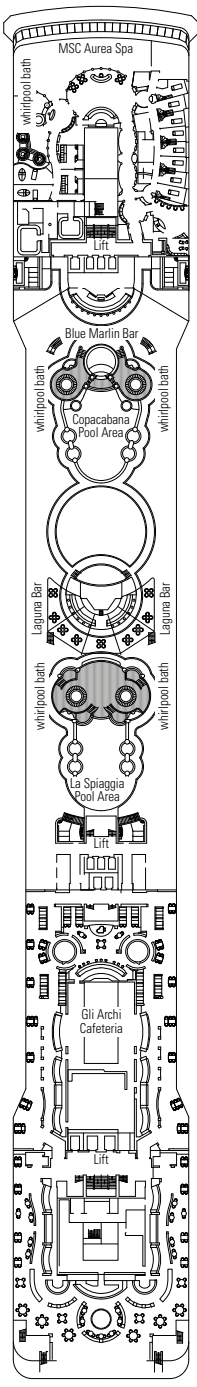

DECK 12
VIRTUOSO

DECK 13
VIVACE

DECK 14
CAPRICCIO

DECK 15
CANTATA

DECK 16
SPORT

Ship configuration, data and descriptions may be subject to change depending on the season and on the destination and must be verified at the time of booking.