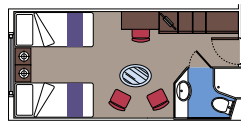

69 Ocean View

67 Cabins with porthole (from ≈ 16 to 17 m²).
Double bed can be converted into two single beds.

2 Cabins for guests with disabilities or reduced mobility (≈ 18 m²). Single beds.

This kind of accommodation is only available with Fantastica Experience.

104 Outside with Partial View

Cabins with porthole (≈ 16 m²).
Double bed can be converted into two single beds.

This kind of accommodation is only available with Bella Experience.

275 Interior

263 Interior cabins (≈ 14 m²).
12 Inside cabins for guests with disabilities or reduced mobility (≈ 21 m²). Double bed can be converted into two single beds.