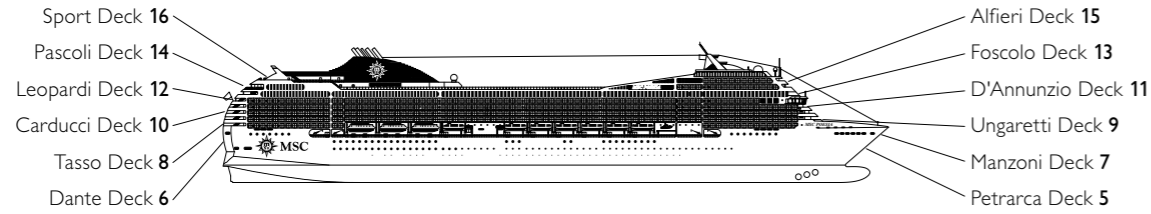

MSC POESIA

DECK PLAN

1275 CABINS | 3223 GUESTS

DECK PLANS

MSC POESIA

CATEGORIES

- Inside › Bella
- Inside › Fantastica
- Balcony › Aurea
- OceanView › Bella*
- OceanView › Fantastica
- Suite › Aurea
- Balcony › Bella
- Balcony › Fantastica

LEGEND

- Sofa bed
- Double sofa bed
- 3rd bed is a bunk bed
- 3rd and 4th beds are bunks
- Connecting cabins
- Cabin for people with disabilities

16 SPORT 15 ALFIERI 14 PASCOLI 13 FOSCOLO 12 LEOPARDI 11 D'ANNUNZIO 10 CARDUCCI 9 UNGARETTI 8 TASSO 7 MANZONI 6 DANTE 5 PETRARCA