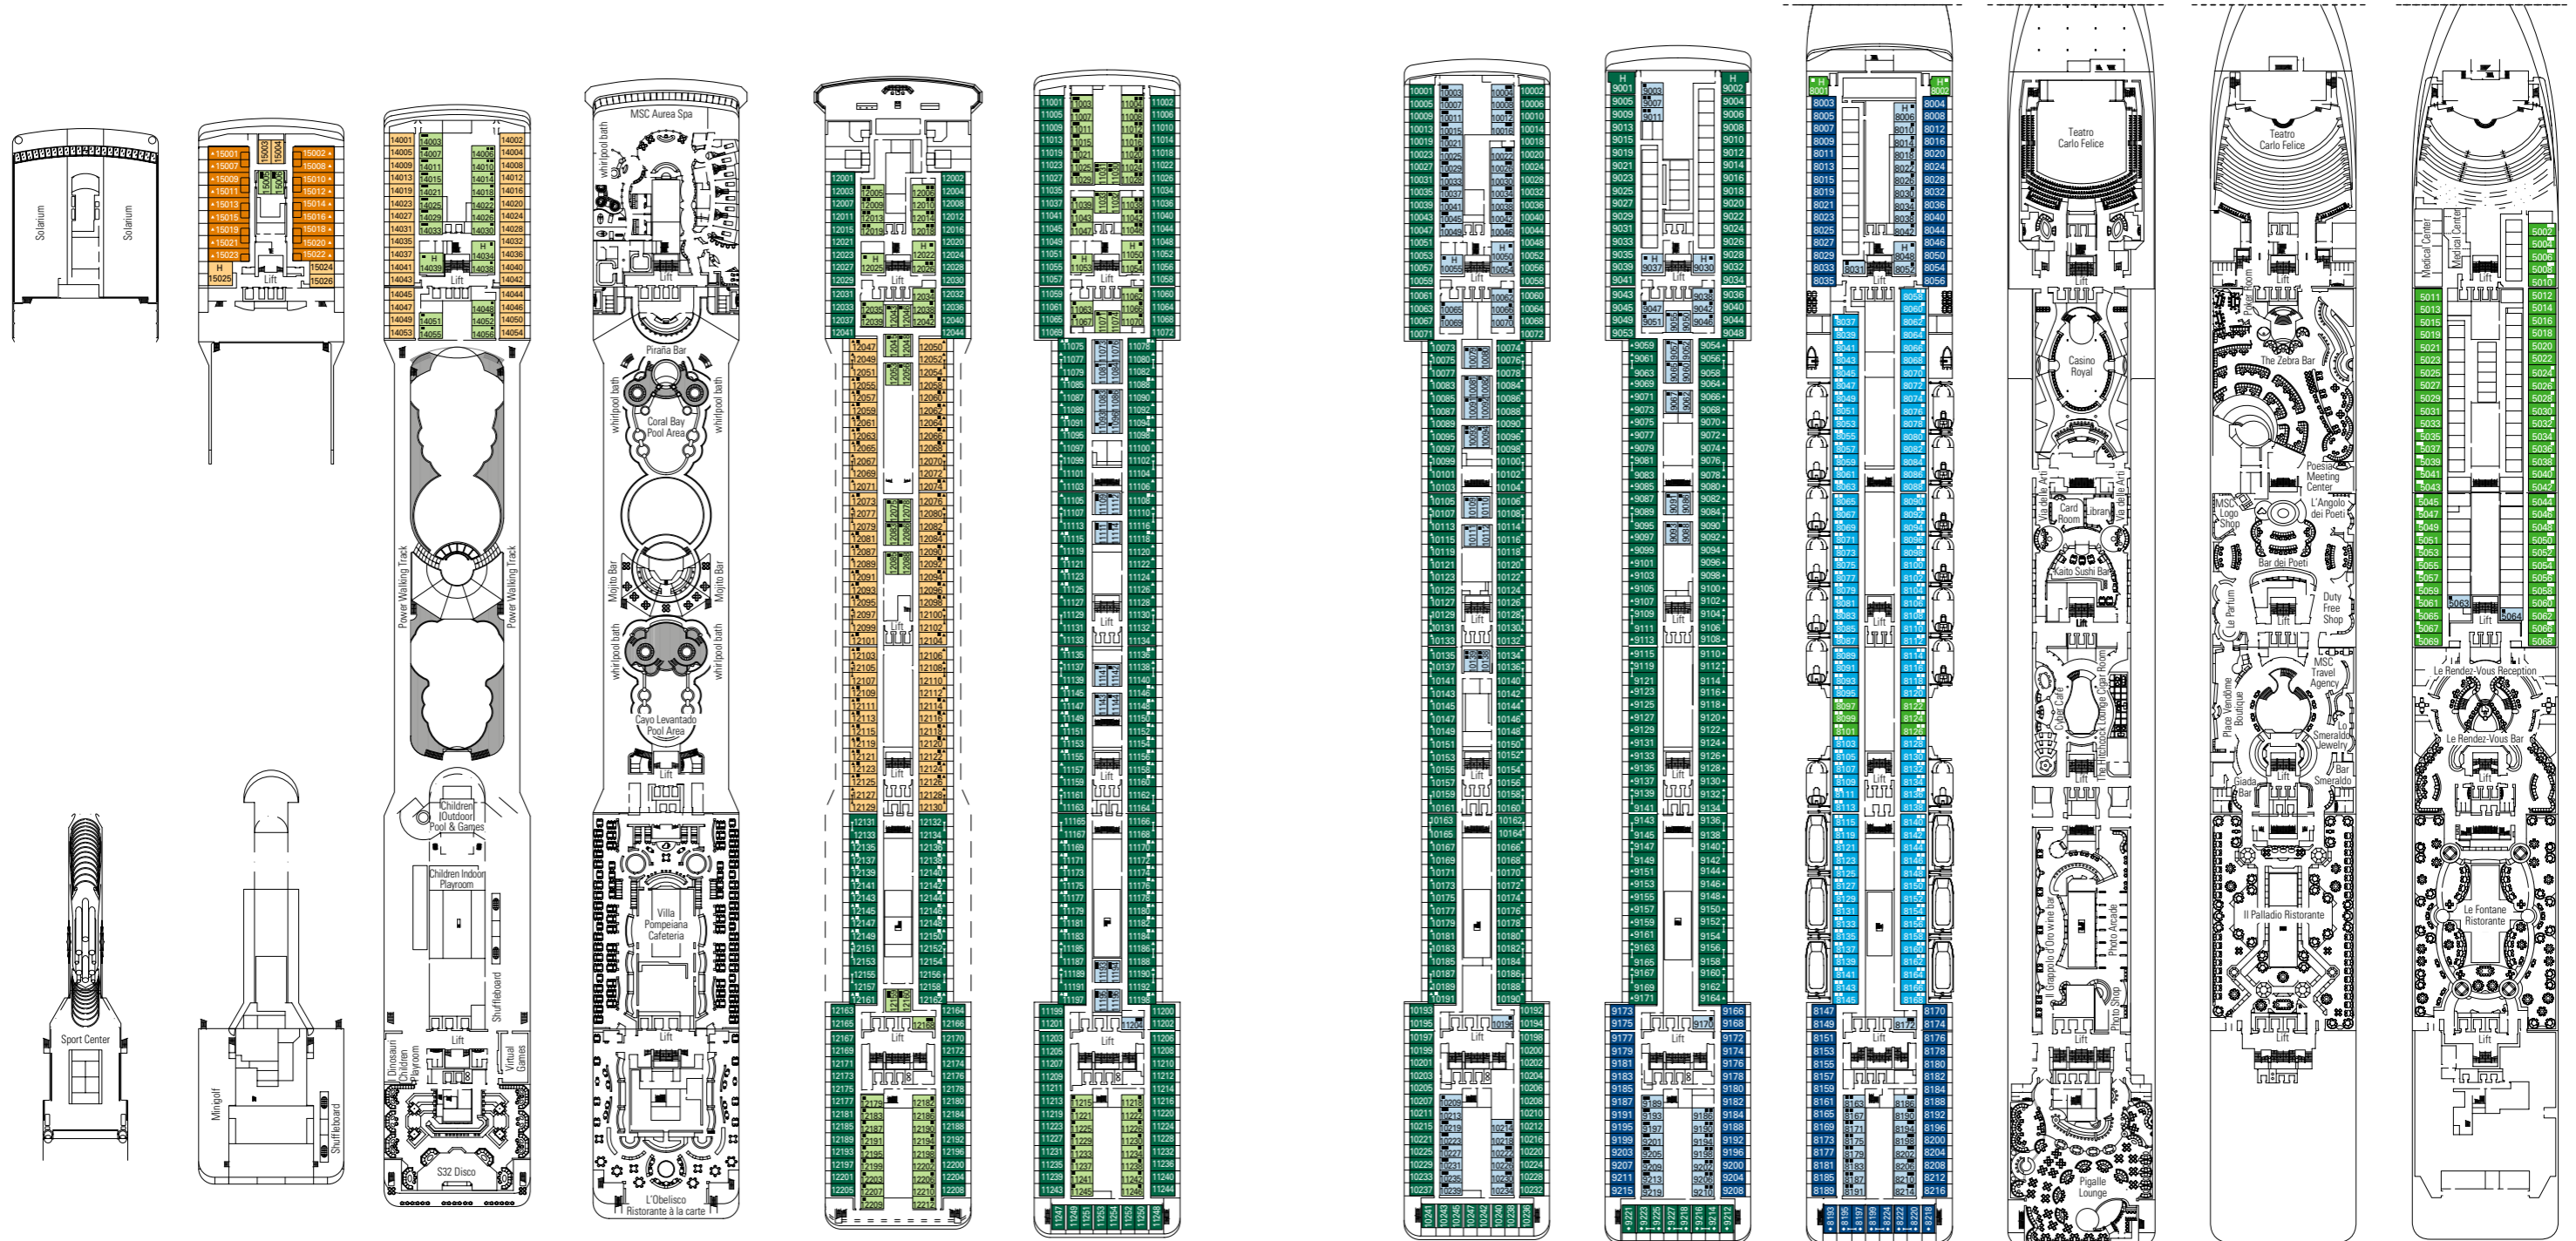

MSC POESIA

DECK PLAN

1275 CABINS | 3223 GUESTS

DECK PLANS

MSC POESIA

CATEGORIES

- Inside › Bella
- Inside › Fantastica
- Balcony › Aurea
- OceanView › Bella*
- OceanView › Fantastica
- Suite › Aurea
- Balcony › Bella
- Balcony › Fantastica

- 3rd bed available in all categories (except Suite Aurea)
- 4th bed available in all categories (except Suite Aurea)
- All cabins have one double bed convertible to two single beds except in cabins for people with disabilities (H), this does not apply to cabins 15025
- * Certains cabins have restricted views

LEGEND

- Sofa bed
- Double sofa bed
- 3rd bed is a bunk bed
- 3rd and 4th beds are bunks
- Connecting cabins
- Cabin for people with disabilities

16 SPORT 15 ALFIERI 14 PASCOLI 13 FOSCOLO 12 LEOPARDI 11 D'ANNUNZIO 10 CARDUCCI 9 UNGARETTI 8 TASSO 7 MANZONI 6 DANTE 5 PETRARCA