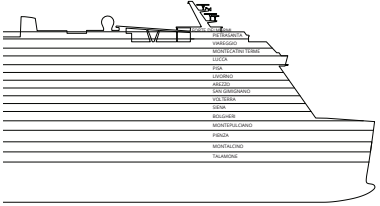

Costa Toscana

Grt: 182.700 t
Length: 337 m
Width: 42 m
Cruising speed: 17 Knots
Max speed: 21,5 Knots

- H cabins for disabled guests
- C interconnecting cabins
- E lift
- single sofa bed
- 1 upper berth

Inside cabin

Talamone, Montalcino, Bolgheri, Siena, Volterra, San Gimignano, Arezzo, Livorno, Pisa, Lucca, Montecatini Terme

Ocean view cabin

Talamone, Montalcino

Ocean view balcony cabin

Montalcino*, Bolgheri, Siena, Volterra, San Gimignano, Arezzo, Livorno, Pisa, Lucca, Bellagio

Sea Terrace cabin

Bolgheri, Siena

Suites

Suite with Ocean View Balcony.

Grand Suite with Ocean View Balcony.

Siena, San Gimignano, Arezzo, Montecatini Terme