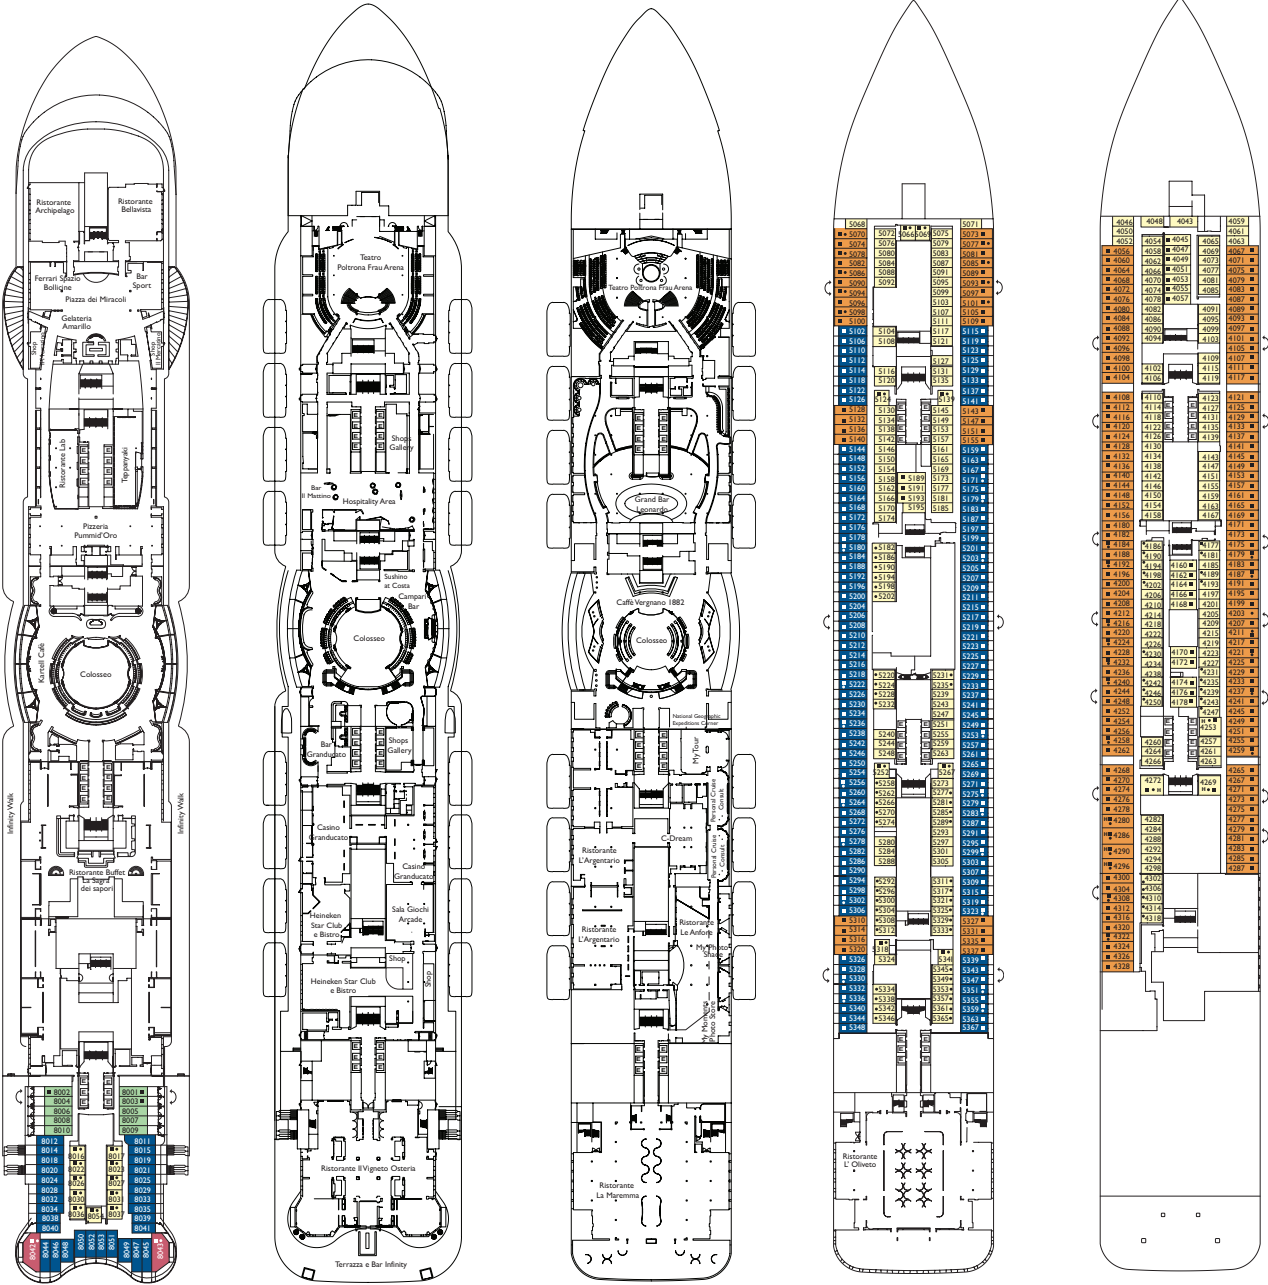

DECK 8
BOLGHERI

DECK 7
MONTEPULCIANO

DECK 6
PIENZA

DECK 5
MONTALCINO

DECK 4
TALAMONE