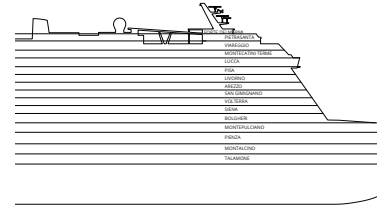

Terrazza & Bar Infinity

DECK 8
BOLGHERI

DECK 7
MONTEPULCIANO

DECK 6
PIENZA

DECK 5
MONTALCINO

DECK 4
TALAMONE

Costa Toscana

Grt: 182.700 t
 Length: 337 m
 Width: 42 m
 Cruising speed: 17 Knots
 Max speed: 21,5 Knots