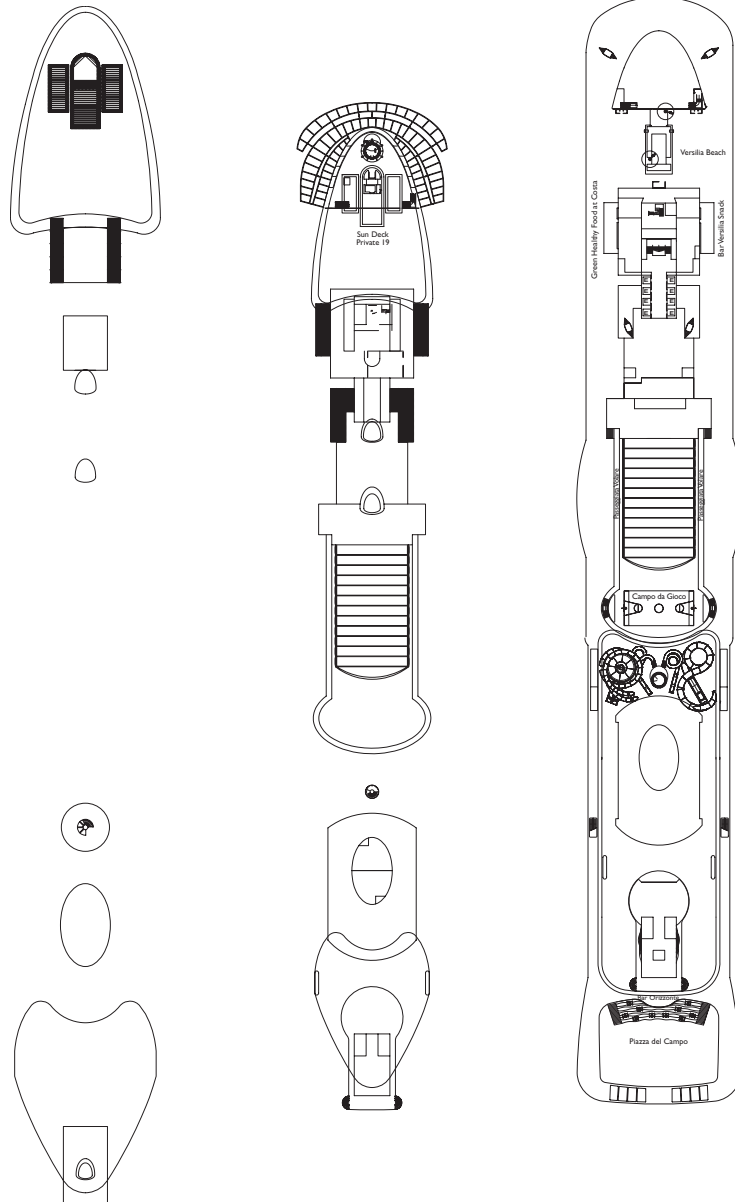

Costa Toscana

Grt: 182.700 t
Length: 337 m
Width: 42 m
Cruising speed: 17 Knots
Max speed: 21,5 Knots

- H cabins for disabled guests
- C interconnecting cabins
- E lift
- single sofa bed
- 1 upper berth

Note: the matrimonial bed is available in all the categories of cabin.
3rd and 4th bed are available in all the categories.

Inside cabin

Talamone, Montalcino, Bolgheri, Siena, Volterra, San Gimignano, Arezzo, Livorno, Pisa, Lucca, Montecatini Terme

Outside cabins ocean view

Talamone, Montalcino

Cabins with ocean view balcony

Montalcino*, Bolgheri, Siena, Volterra, San Gimignano, Arezzo, Livorno, Pisa, Lucca, Bellagio

* Cabins with loggia balcony (the balcony door can be closed by the crew in case of bad weather)

Suites

Suite with Ocean View Balcony.

Bolgheri, Siena, Volterra, San Gimignano, Arezzo, Livorno, Pisa

Cabin with terrace by the sea

Bolgheri, Siena

Grand Suite with Ocean View Balcony.

Siena, San Gimignano, Arezzo, Montecatini Terme

DECK 20
FORTE DEI MARMÌ

DECK 19
PIETRASANTA

DECK 18
VIAREGGIO

DECK 17
MONTECATINI TERME

DECK 16
LUCCA

DECK 15
PISA

DECK 14
LIVORNO

DECK 12
AREZZO

DECK 11
SAN GIMIGNANO

DECK 10
VOLTERRA

DECK 9
SIENA