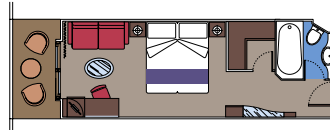

2 Royal Suites

Royal Suites ($\approx 36 \text{ m}^2$) with balcony ($\approx 16 \text{ m}^2$).
Double bed can be converted into two single beds.

This kind of accommodation is only available in the MSC Yacht Club

3 Executive & Family Suites

Executive & Family Suites with panoramic sealed window (from ≈ 45 to $\approx 53 \text{ m}^2$)
Double bed can be converted into two single beds.

This kind of accommodation is only available in the MSC Yacht Club

64 Deluxe Suites

Deluxe Suites (from ≈ 23 to $\approx 29 \text{ m}^2$) with balcony (from ≈ 4 to $\approx 6 \text{ m}^2$)
Double bed can be converted into two single beds.

This kind of accommodation is only available in the MSC Yacht Club