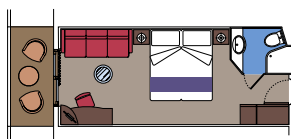

MSC YACHT CLUB DELUXE SUITE

36 Suites

Suites (from ≈ 22 to ≈ 41 m²) with balcony (\approx from 4 to 6 m²) or panoramic sealed window.

This kind of accommodation is available only with Aurea Experience.

1.115 Balcony