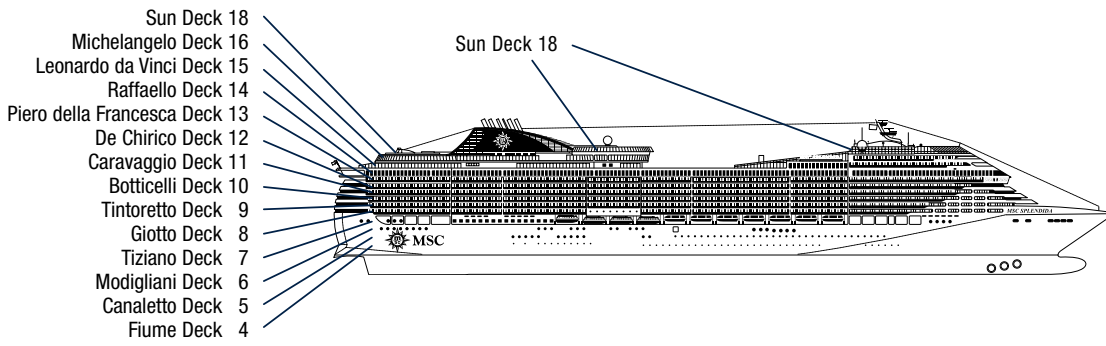

DECK 7
TIZIANO

DECK 8
GIOTTO

BUTCHER'S CUT

PLAYA DEL SOL

MSC YACHT CLUB

1.637 CABINS

Royal Suites	2
Executive & Family Suites	3
Deluxe Suites*	66
Suites	36
Balcony*	1.143
Ocean View*	91
Interior*	283

* Including cabins for guests with disabilities or reduced mobility.