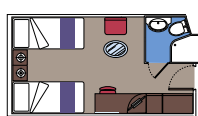

283 Interior