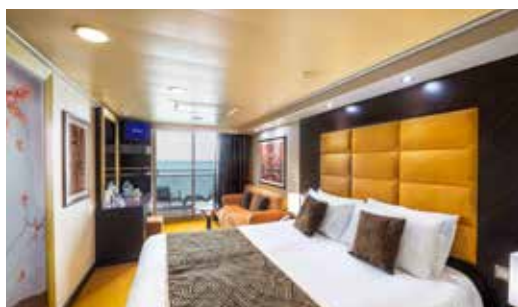

° Sealed panoramic window.

** The ship offers many family cabins which are the combination of 2 connected cabins. Please contact your travel agent for all the available options.

LEGEND

- ▲ Sofa bed
- ◆ Double sofa bed
- 3rd bed is a pullman bed
- 3rd and 4th beds are pullman beds
- └ Connecting cabins
- ☐ Cabin with panoramic sealed window
- H Cabin for guests with disabilities or reduced mobility
- ⊙ Cabins with partial view
- Balcony with metal balustrade
- Balcony with half glass half metal balustrade

MSC YACHT CLUB DELUXE SUITE

36 Suites

Suites (from ≈ 22 to ≈ 41 m²) with balcony (\approx from 4 to 6 m²) or panoramic sealed window.

This kind of accommodation is available only with Aurea Experience.

1.115 Balcony