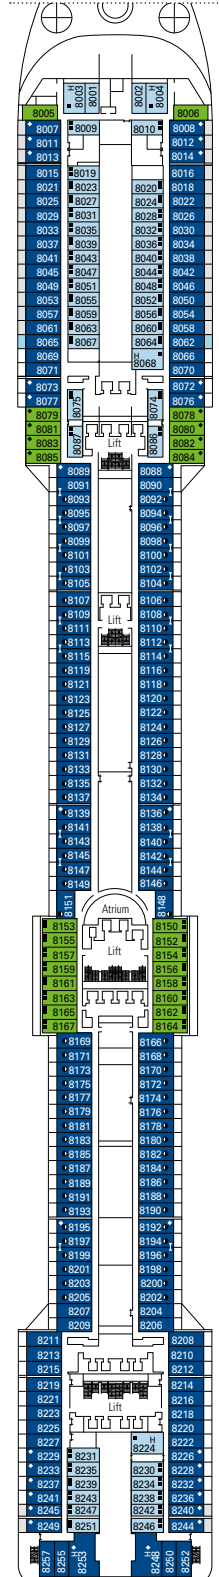

DECK PLANS & ACCOMMODATIONS

1.637 CABINS
4.363 GUESTS

ROYAL PALM CASINO