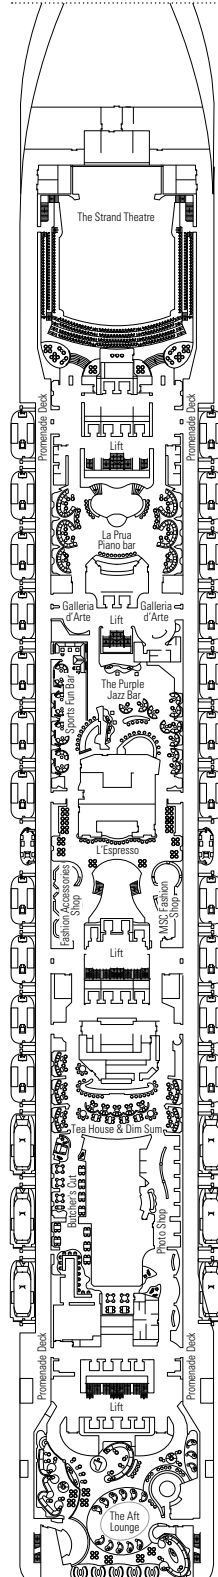

MSC SPLENDIDA

TECHNICAL SHEET

COMMON SERVICES

SPLENDIDA RECEPTION

TECHNICAL CHARACTERISTICS OF THE SHIP

GROSS TONNAGE	137.936 tons
LENGTH / BEAM / HEIGHT	333,30 m / 37,92 m post panamax / 66,80 m
SURFACE AREA	450.000 m ² , incl. 27.000 m ² public area
DECKS	18, incl. 14 for guests
LIFTS	25, incl. 15 for guests (2 panoramics and 1 for the MSC Yacht Club)
VOLTAGE (IN CABIN)	110/220 volts
MAXIMUM SPEED	22,99 knots
STABILIZERS	Stabilized with 2 fins
NUMBER OF PASSENGERS	4.363
NUMBER OF CABINS	1.637, incl. 43 for guests with disabilities or reduced mobility
CREW MEMBERS	Approx. 1.370
POOLS	5, incl. 1 with sliding roof, 1 for children and 1 for the MSC Yacht Club; 12 whirlpool baths
ENVIRONMENTAL TECHNOLOGY	AWT-Advanced Water Treatment, Energy Saving & Monitoring System, Clean Ship 2

VARIOUS SERVICES	Seats	Use	Surface (m ²)	Deck
MEDICAL CENTER	13	Medical centre	284	4 Fiume
SPLENDIDA RECEPTION	93	Reception, guest service	479	5 Canaletto
MSC EXCURSIONS	12	Excursion office	100	5 Canaletto

CONCIERGE

THE ONE POOL

DECK PLANS & ACCOMMODATIONS

1.637 CABINS
4.363 GUESTS

ROYAL PALM CASINO

DECK 4
FIUME

DECK 5
CANALETTO

DECK 6
MODIGLIANI