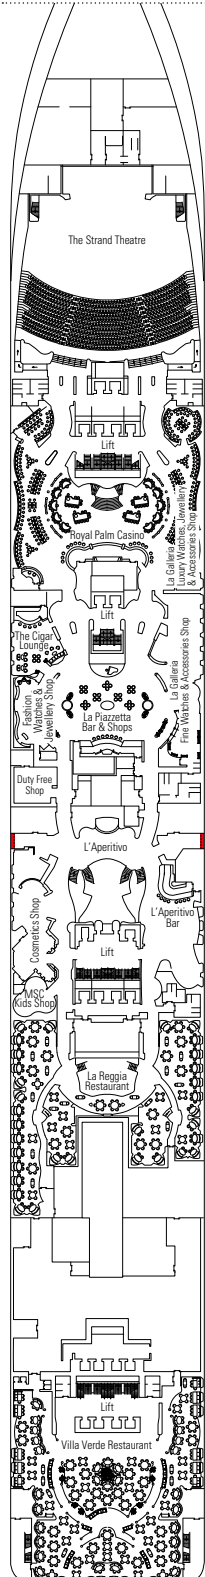

MSC SPLENDIDA

TECHNICAL SHEET

COMMON SERVICES

SPLENDIDA RECEPTION

TECHNICAL CHARACTERISTICS OF THE SHIP

GROSS TONNAGE	137.936 tons
LENGTH / BEAM / HEIGHT	333,30 m / 37,92 m post panamax / 66,80 m
SURFACE AREA	450.000 m ² , incl. 27.000 m ² public area
DECKS	18, incl. 14 for guests
LIFTS	25, incl. 15 for guests (2 panoramics and 1 for the MSC Yacht Club)
VOLTAGE (IN CABIN)	110/220 volts
MAXIMUM SPEED	22,99 knots
STABILIZERS	Stabilized with 2 fins
NUMBER OF PASSENGERS	4.363
NUMBER OF CABINS	1.637, incl. 43 for guests with disabilities or reduced mobility
CREW MEMBERS	Approx. 1.370
POOLS	5, incl. 1 with sliding roof, 1 for children and 1 for the MSC Yacht Club; 12 whirlpool baths
ENVIRONMENTAL TECHNOLOGY	AWT-Advanced Water Treatment, Energy Saving & Monitoring System, Clean Ship 2

CONCIERGE

THE ONE POOL

DECK PLANS & ACCOMMODATIONS

1.637 CABINS
4.363 GUESTS

ROYAL PALM CASINO

DECK 4
FIUME

DECK 5
CANALETTO

DECK 6
MODIGLIANI