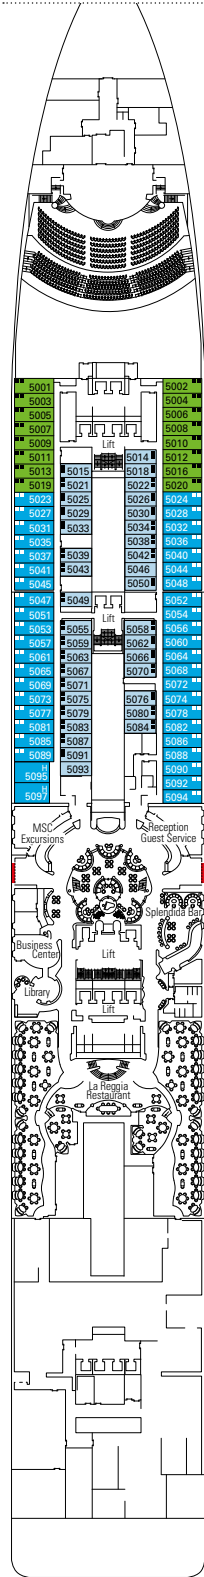

MSC SPLENDIDA

TECHNICAL SHEET

COMMON SERVICES

SPLENDIDA RECEPTION

TECHNICAL CHARACTERISTICS OF THE SHIP

GROSS TONNAGE	137.936 tons
LENGTH / BEAM / HEIGHT	333,30 m / 37,92 m post panamax / 66,80 m
SURFACE AREA	450.000 m ² , incl. 27.000 m ² public area
DECKS	18, incl. 14 for guests
LIFTS	25, incl. 15 for guests (2 panoramics and 1 for the MSC Yacht Club)
VOLTAGE (IN CABIN)	110/220 volts
MAXIMUM SPEED	22,99 knots
STABILIZERS	Stabilized with 2 fins
NUMBER OF PASSENGERS	4.363
NUMBER OF CABINS	1.637, incl. 43 for guests with disabilities or reduced mobility
CREW MEMBERS	Approx. 1.370
POOLS	5, incl. 1 with sliding roof, 1 for children and 1 for the MSC Yacht Club; 12 whirlpool baths
ENVIRONMENTAL TECHNOLOGY	AWT-Advanced Water Treatment, Energy Saving & Monitoring System, Clean Ship 2

VARIOUS SERVICES	Seats	Use	Surface (m ²)	Deck
MEDICAL CENTER	13	Medical centre	284	4 Fiume
SPLENDIDA RECEPTION	93	Reception, guest service	479	5 Canaletto
MSC EXCURSIONS	12	Excursion office	100	5 Canaletto

CONCIERGE

THE ONE POOL

DECK PLANS & ACCOMMODATIONS

1.637 CABINS
4.363 GUESTS

ROYAL PALM CASINO

DECK 4
FIUME

DECK 5
CANALETTO

DECK 6
MODIGLIANI