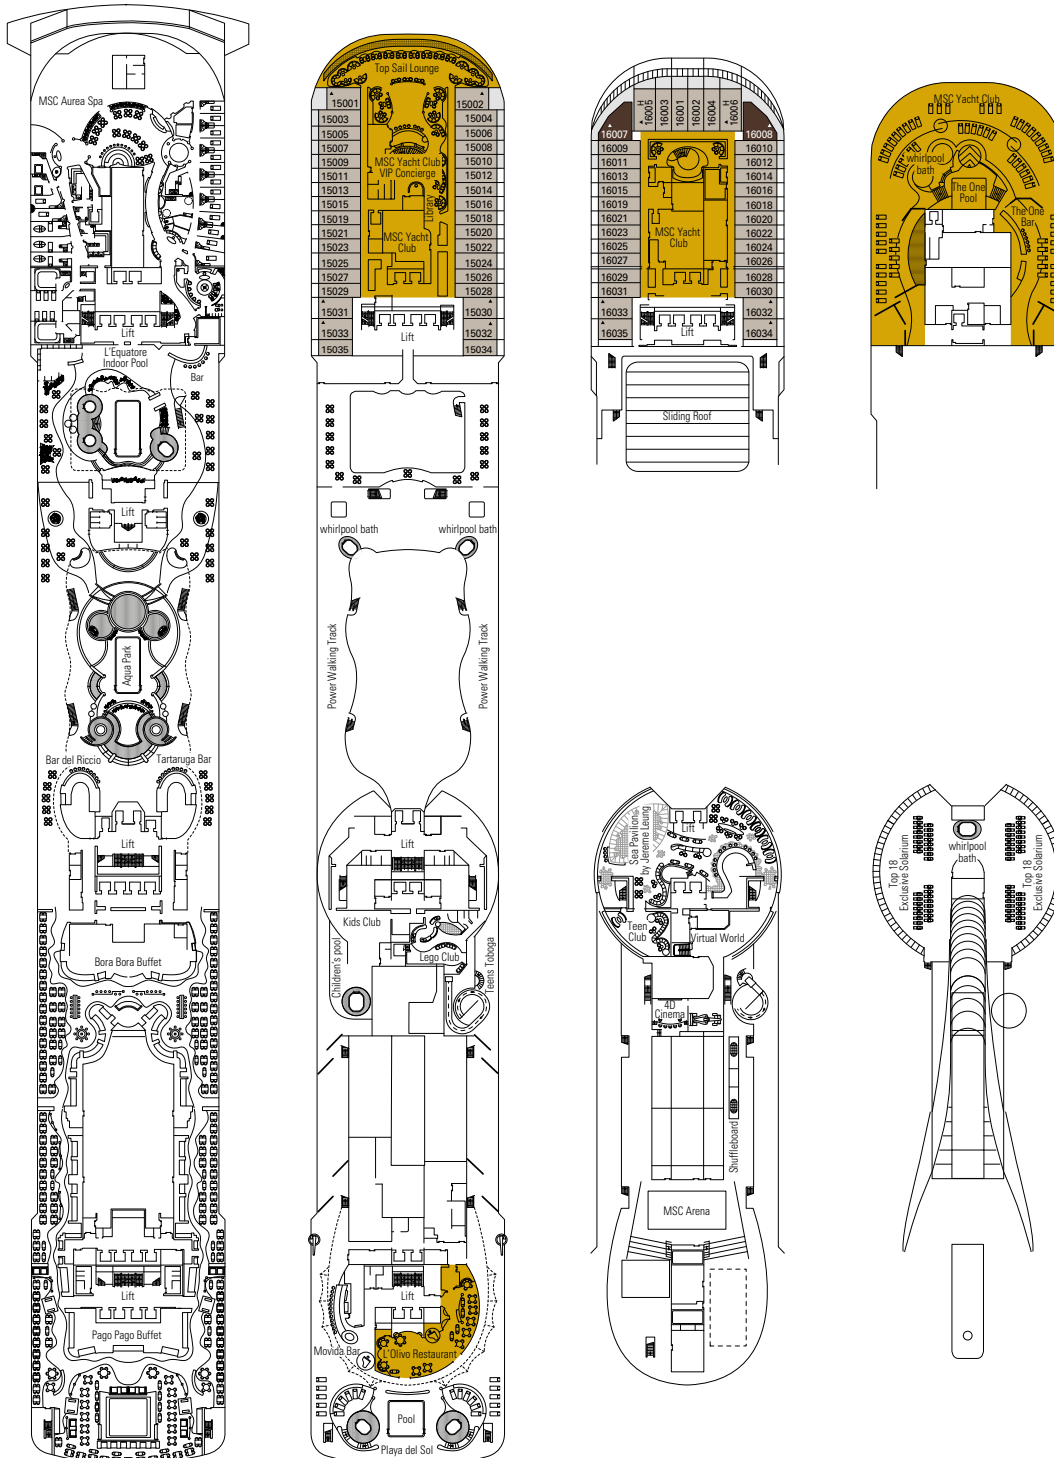

DECK 7
TIZIANO

DECK 8
GIOTTO

BUTCHER'S CUT

PLAYA DEL SOL

MSC YACHT CLUB

1.637 CABINS

Royal Suites	2
Executive & Family Suites	3
Deluxe Suites*	66
Suites	36
Balcony*	1.143
Ocean View*	91
Interior*	283

* Including cabins for guests with disabilities or reduced mobility.