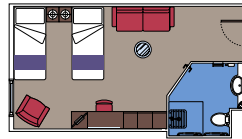

This type of accommodation is only available in the MSC Yacht Club.

41 Cabins for guests with disabilities or reduced mobility

28 Cabins (from ≈ 33 to 39 m^2) with balcony ($\approx 6 \text{ m}^2$).
2 Ocean View ($\approx 32 \text{ m}^2$).
11 Interior ($\approx 25 \text{ m}^2$).
Double bed can be converted into two single beds.