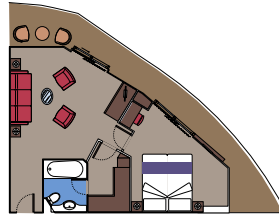

° Sealed panoramic window.

** The ship offers many family cabins which are the combination of 2 connected cabins. Please contact your travel agent for all the available options.

LEGEND

- ▲ Sofa bed
- ◆ Double sofa bed
- 3rd bed is a pullman bed
- 3rd and 4th beds are pullman beds
- └ Connecting cabins
- ☐ Cabin with panoramic sealed window
- H Cabin for guests with disabilities or reduced mobility
- ⊙ Cabins with partial view
- Balcony with metal balustrade
- Balcony with half glass half metal balustrade

DECK 16
MICHELANGELO

DECK 18
SUN DECK

CABIN TYPES

FACILITIES INCLUDED

- Air conditioning
- Spacious wardrobe
- Bathroom with shower or bathtub
- Interactive TV
- Telephone
- Wi-Fi connection (for a fee)
- Mini bar
- Safe deposit box

2 Royal Suites

Royal Suites ($\approx 36 \text{ m}^2$) with balcony ($\approx 16 \text{ m}^2$).
Double bed can be converted into two single beds.

This kind of accommodation is only available in the MSC Yacht Club

3 Executive & Family Suites

Executive & Family Suites with panoramic sealed window (from ≈ 45 to $\approx 53 \text{ m}^2$)
Double bed can be converted into two single beds.

This kind of accommodation is only available in the MSC Yacht Club