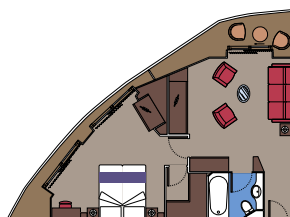

3 Executive & Family Suites

Executive & Family Suites with panoramic sealed window (from ≈ 45 to $\approx 53 \text{ m}^2$)
Double bed can be converted into two single beds.

This kind of accommodation is only available in the MSC Yacht Club

64 Deluxe Suites

Deluxe Suites (from ≈ 23 to $\approx 29 \text{ m}^2$) with balcony (from ≈ 4 to $\approx 6 \text{ m}^2$)
Double bed can be converted into two single beds.

This kind of accommodation is only available in the MSC Yacht Club

MSC YACHT CLUB DELUXE SUITE

36 Suites

Suites (from ≈ 22 to ≈ 41 m²) with balcony (\approx from 4 to 6 m²) or panoramic sealed window.

This kind of accommodation is available only with Aurea Experience.

1.115 Balcony