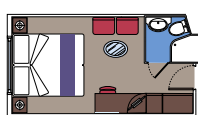

91 Ocean View

Cabins with porthole (from ≈ 18 to ≈ 21 m²). Double bed can be converted into two single beds.

This kind of accommodation is available with Bella and Fantastica Experiences.