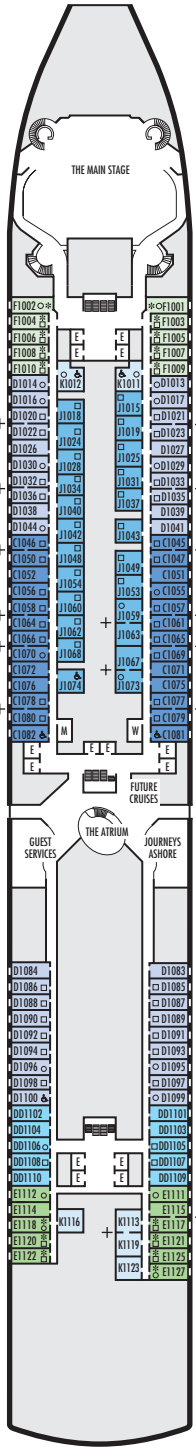

MAIN DECK
Staterooms 1001–1127

LOWER PROMENADE DECK

PROMENADE DECK

UPPER PROMENADE DECK
Staterooms 4001–4185

VERANDAH DECK
Staterooms 5001–5191

UPPER VERANDAH DECK
Staterooms 6001–6177

STATEROOM SYMBOL LEGEND

- Triple (2 lower beds, 1 sofa bed)
- Quad (2 lower beds, 1 sofa bed, 1 upper)
- △ Partial sea view
- × Fully obstructed view
- ⊕ Connecting rooms
- * Shower only
- ♠ Single-sink vanity

- ◆ Staterooms have solid steel verandah railings instead of clear-view Plexiglas® railings
- ♿ Suites SY8068, SC6175, SC6164, SY5002 & SY5001 are wheelchair accessible, bathtub and roll-in shower. Suite SS6108 and staterooms I-8037, VA8032, VA8031, VA6049, VB6004, VB6003, VA5140, VA5137, VA5054, VA5051, VA4132, VA4131, H4090, H4089, VA4052, VA4051, D1100, C1082, C1081, J1074, K1012 & K1011 are wheelchair accessible, roll-in shower only.

SHIP SPECIFICATIONS & FACILITIES

- 1,964 Guests
- 812 Crew
- 82,305 Gross Tons
- 936 Feet Long
- 11 Guest Decks
- Wraparound Promenade Deck
- 6 Restaurants & Cafes
- 8 Entertainment Venues
- 10 Lounges/Bars
- 2 Outdoor Swimming Pools (one with sliding glass roof)
- Fitness Center
- Suite Lounge
- Duty-free Shops
- Library/Internet Cafe
- Onboard Wi-Fi Access
- Casino
- Sport Courts

Important Note: Not all staterooms within each category have the same furniture configuration and/or facilities. Appropriate symbols within the rooms on the deck plans describe differences from the stateroom descriptions below.