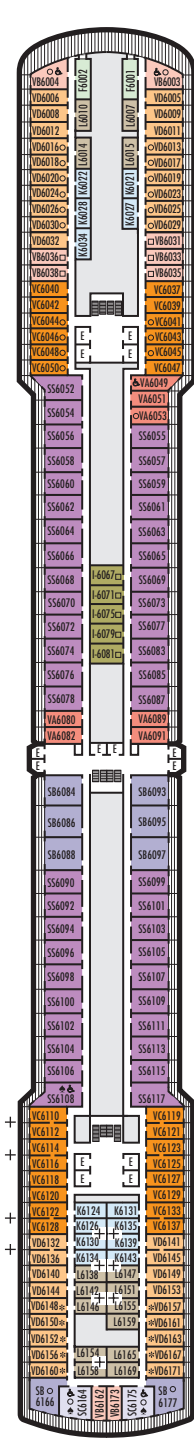

MAIN DECK
Staterooms 1001–1127

LOWER PROMENADE DECK

PROMENADE DECK

UPPER PROMENADE DECK
Staterooms 4001–4185

VERANDAH DECK
Staterooms 5001–5191

UPPER VERANDAH DECK
Staterooms 6001–6177

STATEROOM SYMBOL LEGEND

- Triple (2 lower beds, 1 sofa bed)
- Quad (2 lower beds, 1 sofa bed, 1 upper)
- △ Partial sea view
- × Fully obstructed view
- ⊕ Connecting rooms
- * Shower only
- ♠ Single-sink vanity

- ◆ Staterooms have solid steel verandah railings instead of clear-view Plexiglas® railings
- ♿ Suites SY8068, SC6175, SC6164, SY5002 & SY5001 are wheelchair accessible, bathtub and roll-in shower. Suite SS6108 and staterooms I-8037, VA8032, VA8031, VA6049, VB6004, VB6003, VA5140, VA5137, VA5054, VA5051, VA4132, VA4131, H4090, H4089, VA4052, VA4051, D1100, C1082, C1081, J1074, K1012 & K1011 are wheelchair accessible, roll-in shower only.

SHIP SPECIFICATIONS & FACILITIES

- 1,964 Guests
- 812 Crew
- 82,305 Gross Tons
- 936 Feet Long
- 11 Guest Decks
- Wraparound Promenade Deck
- 6 Restaurants & Cafes
- 8 Entertainment Venues
- 10 Lounges/Bars
- 2 Outdoor Swimming Pools (one with sliding glass roof)
- Fitness Center
- Suite Lounge
- Duty-free Shops
- Library/Internet Cafe
- Onboard Wi-Fi Access
- Casino
- Sport Courts

Important Note: Not all staterooms within each category have the same furniture configuration and/or facilities. Appropriate symbols within the rooms on the deck plans describe differences from the stateroom descriptions below.