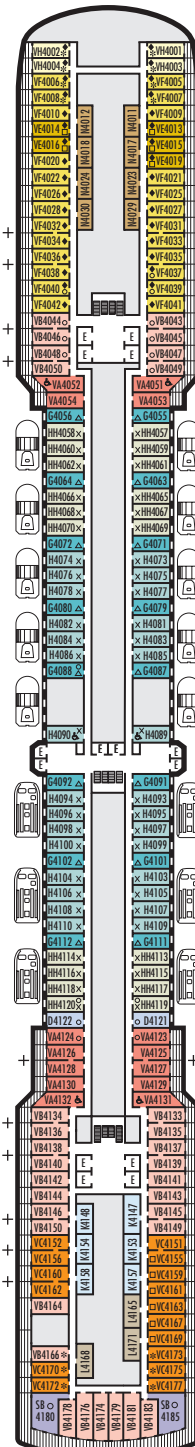

MAIN DECK
Staterooms 1001–1127

LOWER PROMENADE DECK

PROMENADE DECK

UPPER PROMENADE DECK
Staterooms 4001–4185

VERANDAH DECK
Staterooms 5001–5191

UPPER VERANDAH DECK
Staterooms 6001–6177

STATEROOM SYMBOL LEGEND

- Triple (2 lower beds, 1 sofa bed)
- Quad (2 lower beds, 1 sofa bed, 1 upper)
- △ Partial sea view
- × Fully obstructed view
- ⊕ Connecting rooms
- * Shower only
- ♠ Single-sink vanity

- ◆ Staterooms have solid steel verandah railings instead of clear-view Plexiglas® railings
- ♿ Suites SY8068, SC6175, SC6164, SY5002 & SY5001 are wheelchair accessible, bathtub and roll-in shower. Suite SS6108 and staterooms I-8037, VA8032, VA8031, VA6049, VB6004, VB6003, VA5140, VA5137, VA5054, VA5051, VA4132, VA4131, H4090, H4089, VA4052, VA4051, D1100, C1082, C1081, J1074, K1012 & K1011 are wheelchair accessible, roll-in shower only.

SHIP SPECIFICATIONS & FACILITIES

- 1,964 Guests
- 812 Crew
- 82,305 Gross Tons
- 936 Feet Long
- 11 Guest Decks
- Wraparound Promenade Deck
- 6 Restaurants & Cafes
- 8 Entertainment Venues
- 10 Lounges/Bars
- 2 Outdoor Swimming Pools (one with sliding glass roof)
- Fitness Center
- Suite Lounge
- Duty-free Shops
- Library/Internet Cafe
- Onboard Wi-Fi Access
- Casino
- Sport Courts

Important Note: Not all staterooms within each category have the same furniture configuration and/or facilities. Appropriate symbols within the rooms on the deck plans describe differences from the stateroom descriptions below.