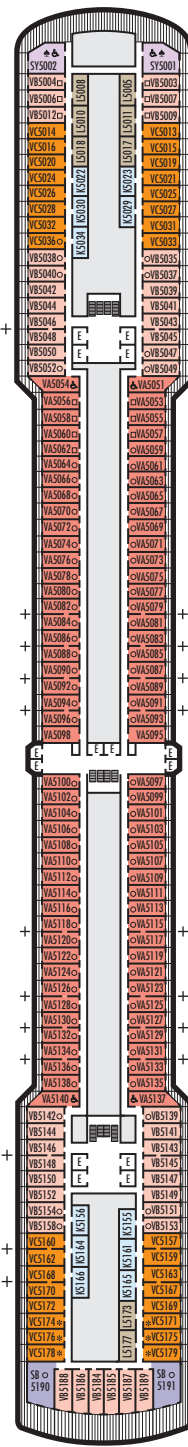

MAIN DECK
Staterooms 1001–1127

LOWER PROMENADE DECK

PROMENADE DECK

UPPER PROMENADE DECK
Staterooms 4001–4185

VERANDAH DECK
Staterooms 5001–5191

UPPER VERANDAH DECK
Staterooms 6001–6177

STATEROOM SYMBOL LEGEND

- Triple (2 lower beds, 1 sofa bed)
- Quad (2 lower beds, 1 sofa bed, 1 upper)
- △ Partial sea view
- × Fully obstructed view
- ⊕ Connecting rooms
- * Shower only
- ♠ Single-sink vanity

- ◆ Staterooms have solid steel verandah railings instead of clear-view Plexiglas® railings
- ♿ Suites SY8068, SC6175, SC6164, SY5002 & SY5001 are wheelchair accessible, bathtub and roll-in shower. Suite SS6108 and staterooms I-8037, VA8032, VA8031, VA6049, VB6004, VB6003, VA5140, VA5137, VA5054, VA5051, VA4132, VA4131, H4090, H4089, VA4052, VA4051, D1100, C1082, C1081, J1074, K1012 & K1011 are wheelchair accessible, roll-in shower only.

SHIP SPECIFICATIONS & FACILITIES

- 1,964 Guests
- 812 Crew
- 82,305 Gross Tons
- 936 Feet Long
- 11 Guest Decks
- Wraparound Promenade Deck
- 6 Restaurants & Cafes
- 8 Entertainment Venues
- 10 Lounges/Bars
- 2 Outdoor Swimming Pools (one with sliding glass roof)
- Fitness Center
- Suite Lounge
- Duty-free Shops
- Library/Internet Cafe
- Onboard Wi-Fi Access
- Casino
- Sport Courts

Important Note: Not all staterooms within each category have the same furniture configuration and/or facilities. Appropriate symbols within the rooms on the deck plans describe differences from the stateroom descriptions below.