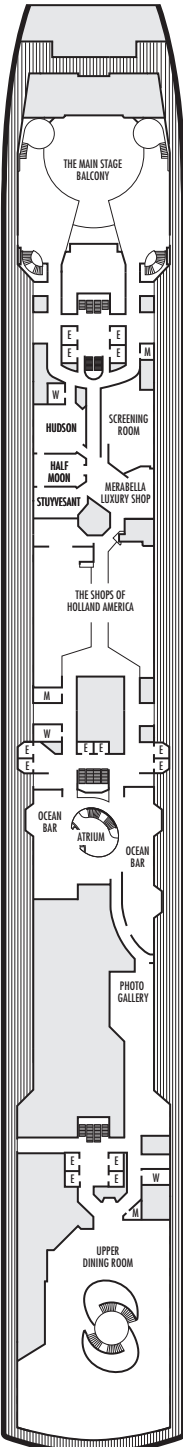

MAIN DECK
Staterooms 1001–1127

LOWER PROMENADE DECK

PROMENADE DECK

UPPER PROMENADE DECK
Staterooms 4001–4185

VERANDAH DECK
Staterooms 5001–5191

UPPER VERANDAH DECK
Staterooms 6001–6177

STATEROOM SYMBOL LEGEND

- Triple (2 lower beds, 1 sofa bed)
- Quad (2 lower beds, 1 sofa bed, 1 upper)
- △ Partial sea view
- × Fully obstructed view
- ⊕ Connecting rooms
- * Shower only
- ♠ Single-sink vanity

- ◆ Staterooms have solid steel verandah railings instead of clear-view Plexiglas® railings
- ♿ Suites SY8068, SC6175, SC6164, SY5002 & SY5001 are wheelchair accessible, bathtub and roll-in shower. Suite SS6108 and staterooms I-8037, VA8032, VA8031, VA6049, VB6004, VB6003, VA5140, VA5137, VA5054, VA5051, VA4132, VA4131, H4090, H4089, VA4052, VA4051, D1100, C1082, C1081, J1074, K1012 & K1011 are wheelchair accessible, roll-in shower only.

SHIP SPECIFICATIONS & FACILITIES

- 1,964 Guests
- 812 Crew
- 82,305 Gross Tons
- 936 Feet Long
- 11 Guest Decks
- Wraparound Promenade Deck
- 6 Restaurants & Cafes
- 8 Entertainment Venues
- 10 Lounges/Bars
- 2 Outdoor Swimming Pools (one with sliding glass roof)
- Fitness Center
- Suite Lounge
- Duty-free Shops
- Library/Internet Cafe
- Onboard Wi-Fi Access
- Casino
- Sport Courts

Important Note: Not all staterooms within each category have the same furniture configuration and/or facilities. Appropriate symbols within the rooms on the deck plans describe differences from the stateroom descriptions below.