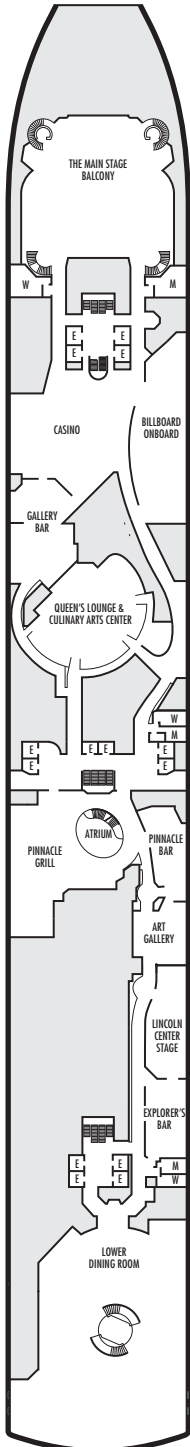

MAIN DECK
Staterooms 1001–1127

LOWER PROMENADE DECK

PROMENADE DECK

UPPER PROMENADE DECK
Staterooms 4001–4185

VERANDAH DECK
Staterooms 5001–5191

UPPER VERANDAH DECK
Staterooms 6001–6177

STATEROOM SYMBOL LEGEND

- Triple (2 lower beds, 1 sofa bed)
- Quad (2 lower beds, 1 sofa bed, 1 upper)
- △ Partial sea view
- × Fully obstructed view
- ⊕ Connecting rooms
- * Shower only
- ♠ Single-sink vanity

- ◆ Staterooms have solid steel verandah railings instead of clear-view Plexiglas® railings
- ♿ Suites SY8068, SC6175, SC6164, SY5002 & SY5001 are wheelchair accessible, bathtub and roll-in shower. Suite SS6108 and staterooms I-8037, VA8032, VA8031, VA6049, VB6004, VB6003, VA5140, VA5137, VA5054, VA5051, VA4132, VA4131, H4090, H4089, VA4052, VA4051, D1100, C1082, C1081, J1074, K1012 & K1011 are wheelchair accessible, roll-in shower only.

SHIP SPECIFICATIONS & FACILITIES

- 1,964 Guests
- 812 Crew
- 82,305 Gross Tons
- 936 Feet Long
- 11 Guest Decks
- Wraparound Promenade Deck
- 6 Restaurants & Cafes
- 8 Entertainment Venues
- 10 Lounges/Bars
- 2 Outdoor Swimming Pools (one with sliding glass roof)
- Fitness Center
- Suite Lounge
- Duty-free Shops
- Library/Internet Cafe
- Onboard Wi-Fi Access
- Casino
- Sport Courts

Important Note: Not all staterooms within each category have the same furniture configuration and/or facilities. Appropriate symbols within the rooms on the deck plans describe differences from the stateroom descriptions below.