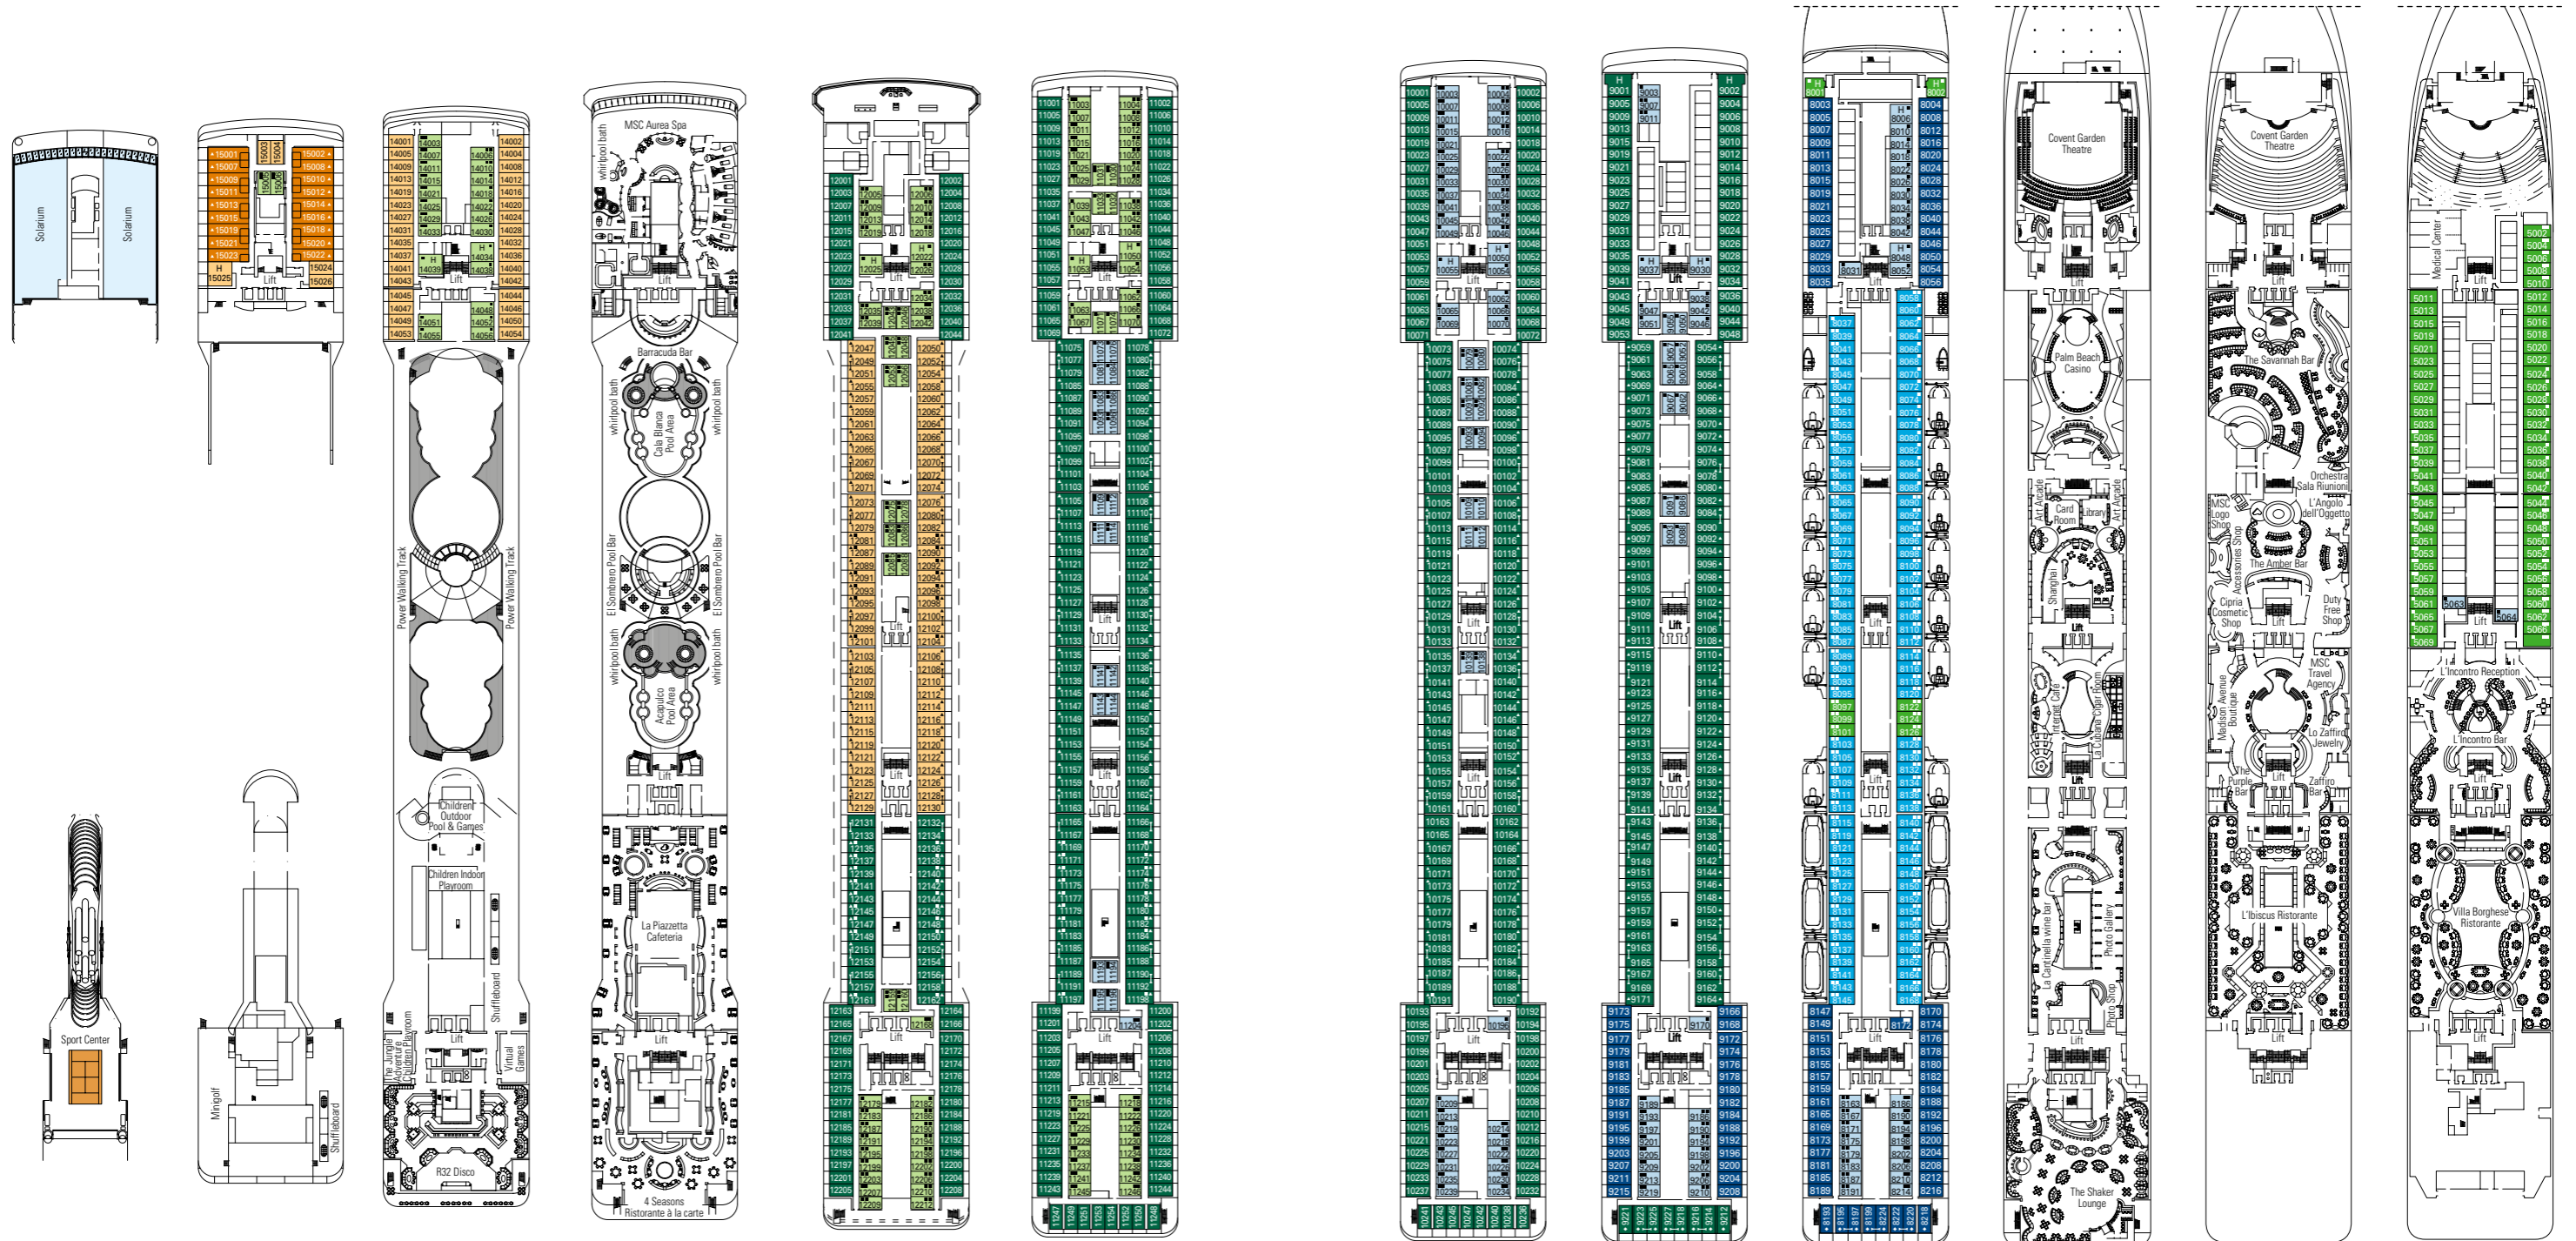

#### CATEGORIES

- Inside › Bella
- Inside › Fantastica
- Balcony › Aurea
- OceanView › Bella\*
- OceanView › Fantastica
- Suite › Aurea
- Balcony › Bella
- Balcony › Fantastica

- 3<sup>rd</sup> bed available in all categories (except Suite Aurea)
- 4<sup>th</sup> bed available in all categories (except Suite Aurea)
- All cabins have one double bed convertible to two single beds except in cabins for people with disabilities (H), this does not apply to cabins 15025
- \* Certain cabins have restricted views

#### LEGEND

- Sofa bed
- Double sofa bed
- 3<sup>rd</sup> bed is a bunk bed
- 3<sup>rd</sup> and 4<sup>th</sup> beds are bunks
- Connecting cabins
- Cabin for people with disabilities

16 SPORT    15 XILOFONO    14 CHITARRA    13 MANDOLINO    12 CLARINETTO    11 FLAUTO    10 LIRA    9 VIOLA    8 ARPA    7 SAXOFONO    6 VIOLINO    5 PIANOFORTE