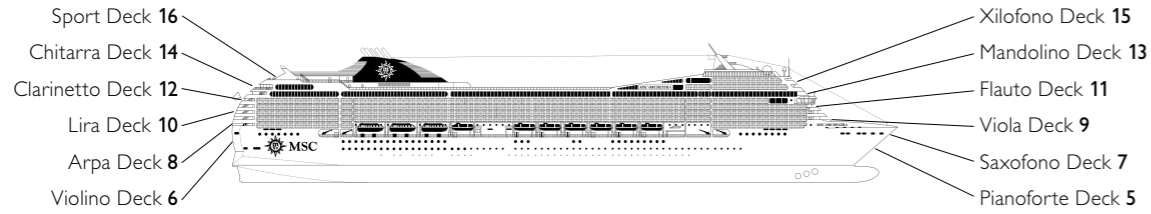

MSC ORCHESTRA

DECK PLAN

1275 CABINS | 3223 GUESTS

DECK PLANS

MSC ORCHESTRA